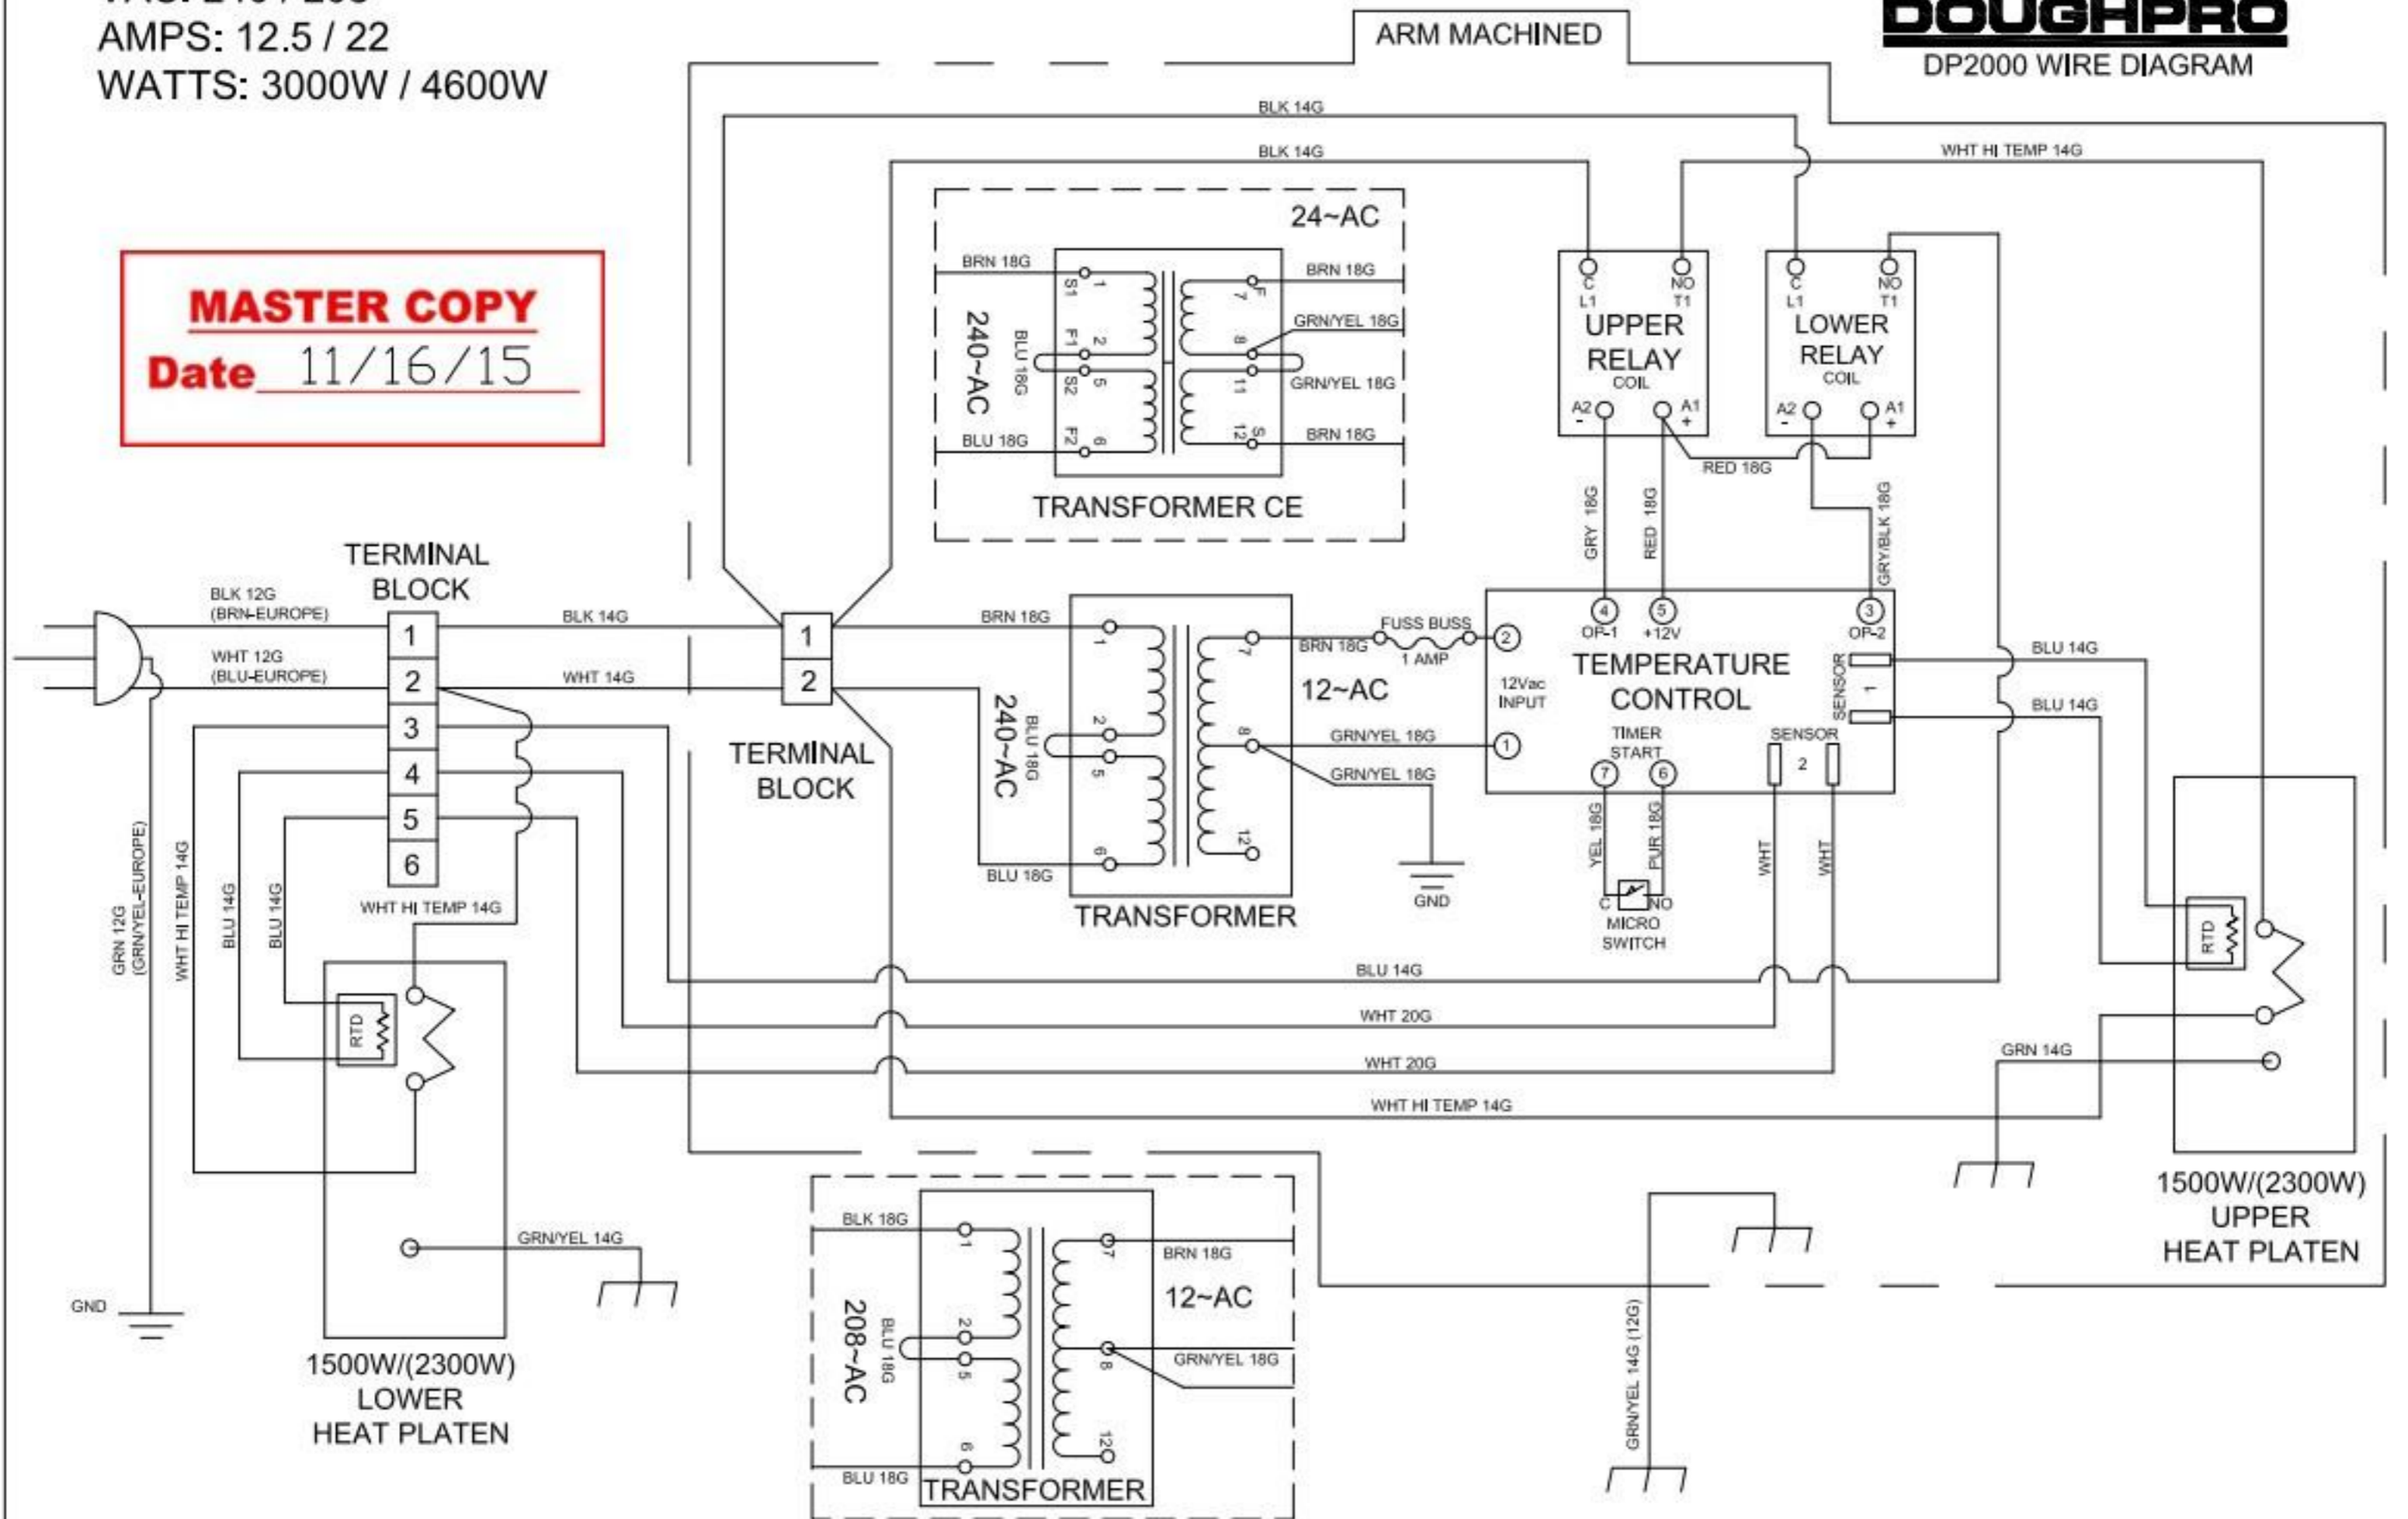

VAC: 240 / 208
AMPS: 12.5 / 22
WATTS: 3000W / 4600W

DOUGHPRO

DP2000 WIRE DIAGRAM

MASTER COPY
Date 11/16/15

BASE MACHINED

WDDP2000 RC 111615