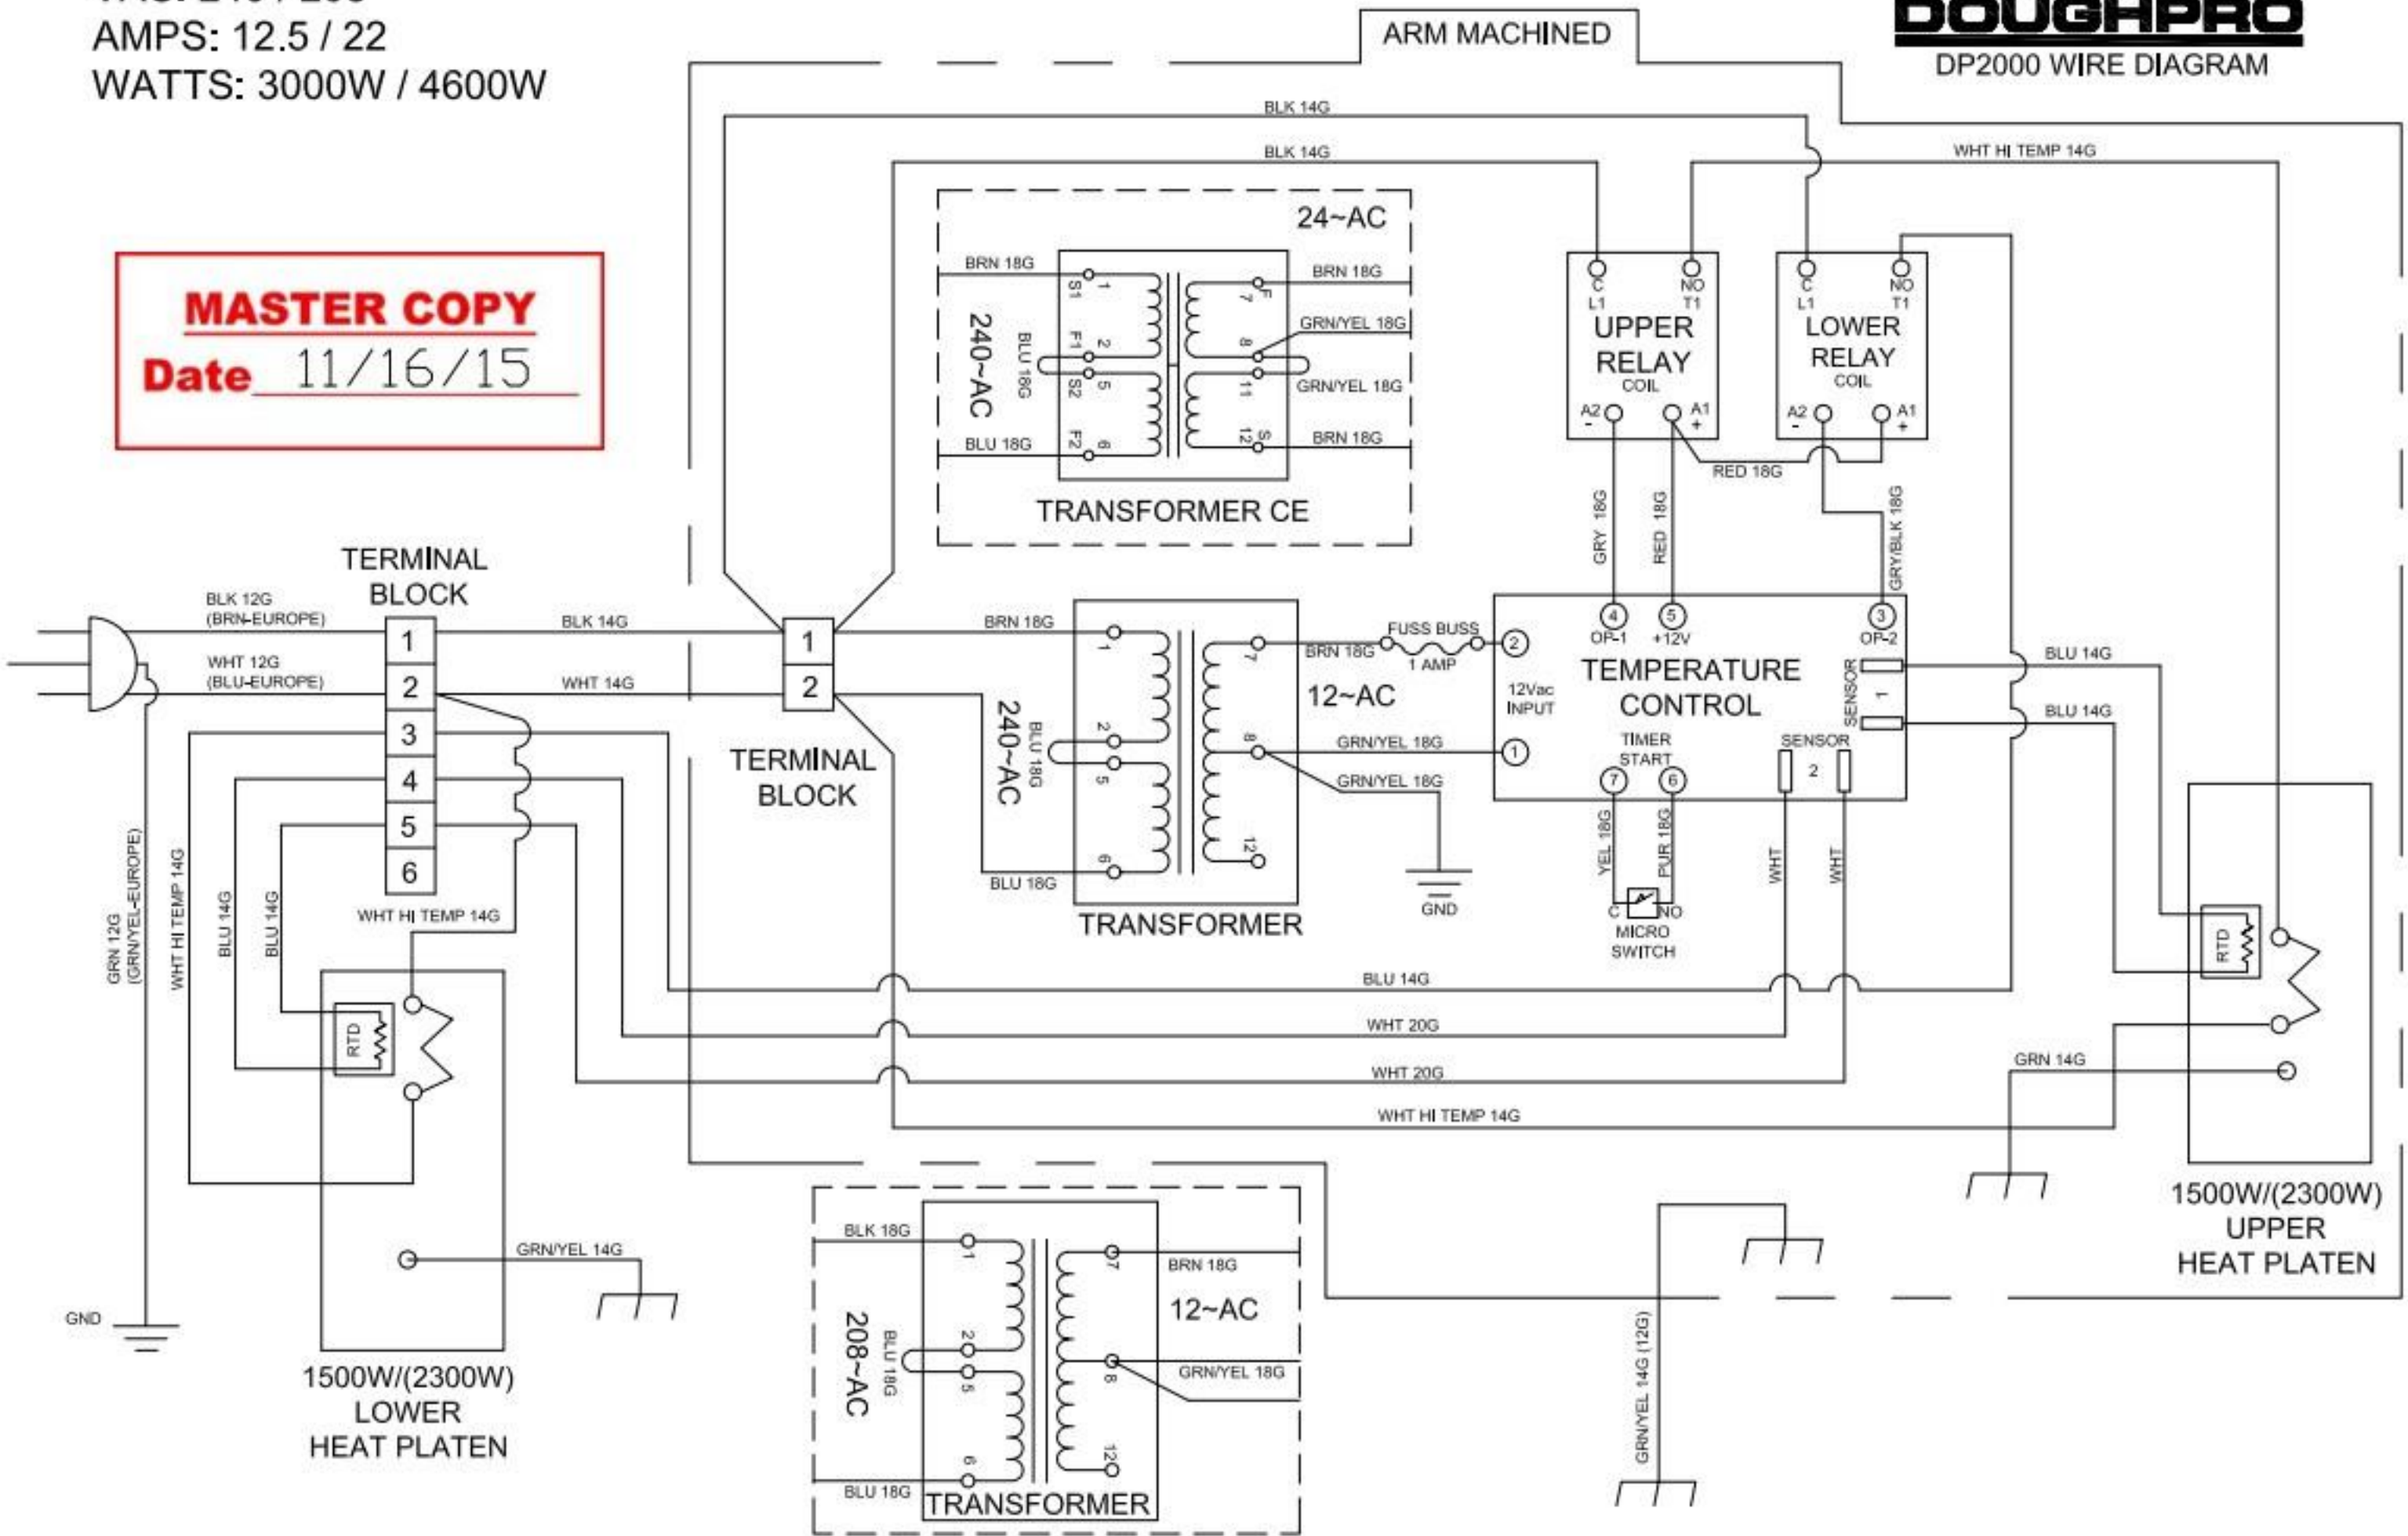

VAC: 240 / 208
AMPS: 12.5 / 22
WATTS: 3000W / 4600W

DOUGHPRO

DP2000 WIRE DIAGRAM

MASTER COPY
Date 11/16/15

BASE MACHINED

WDDP2000 RC 111615