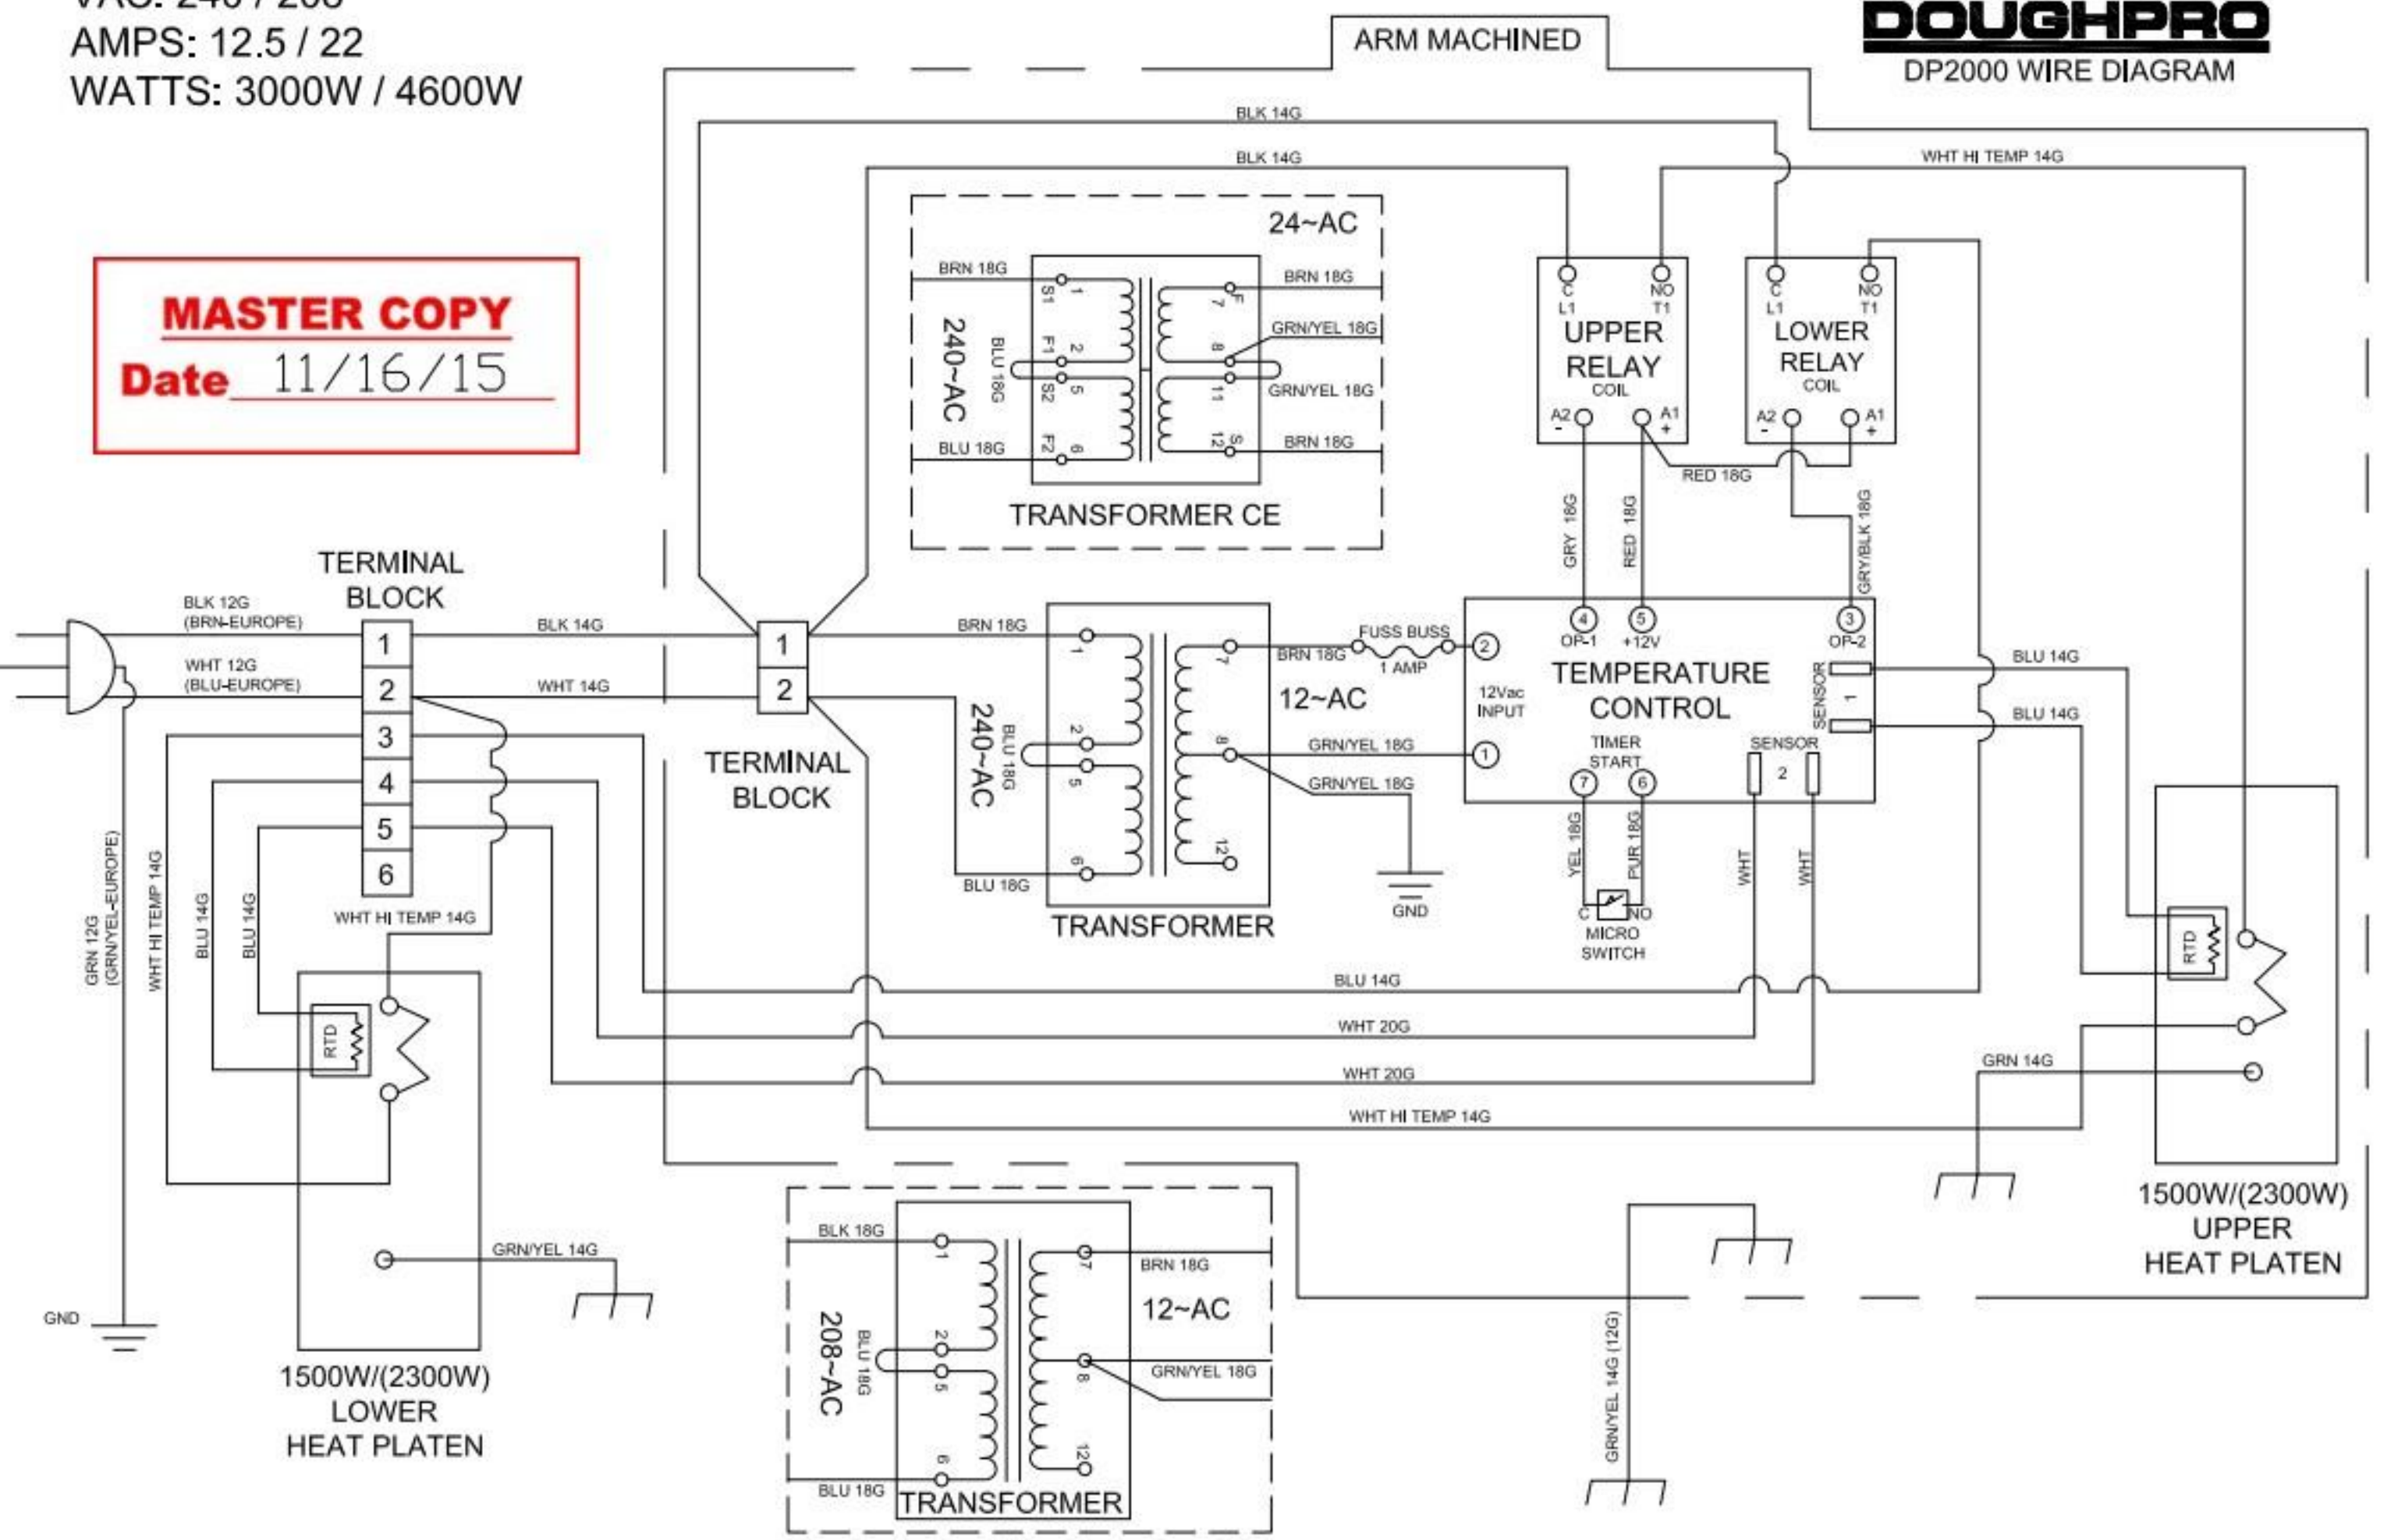

VAC: 240 / 208
AMPS: 12.5 / 22
WATTS: 3000W / 4600W

DOUGHPRO

DP2000 WIRE DIAGRAM

MASTER COPY
Date 11/16/15

BASE MACHINED

WDDP2000 RC 111615