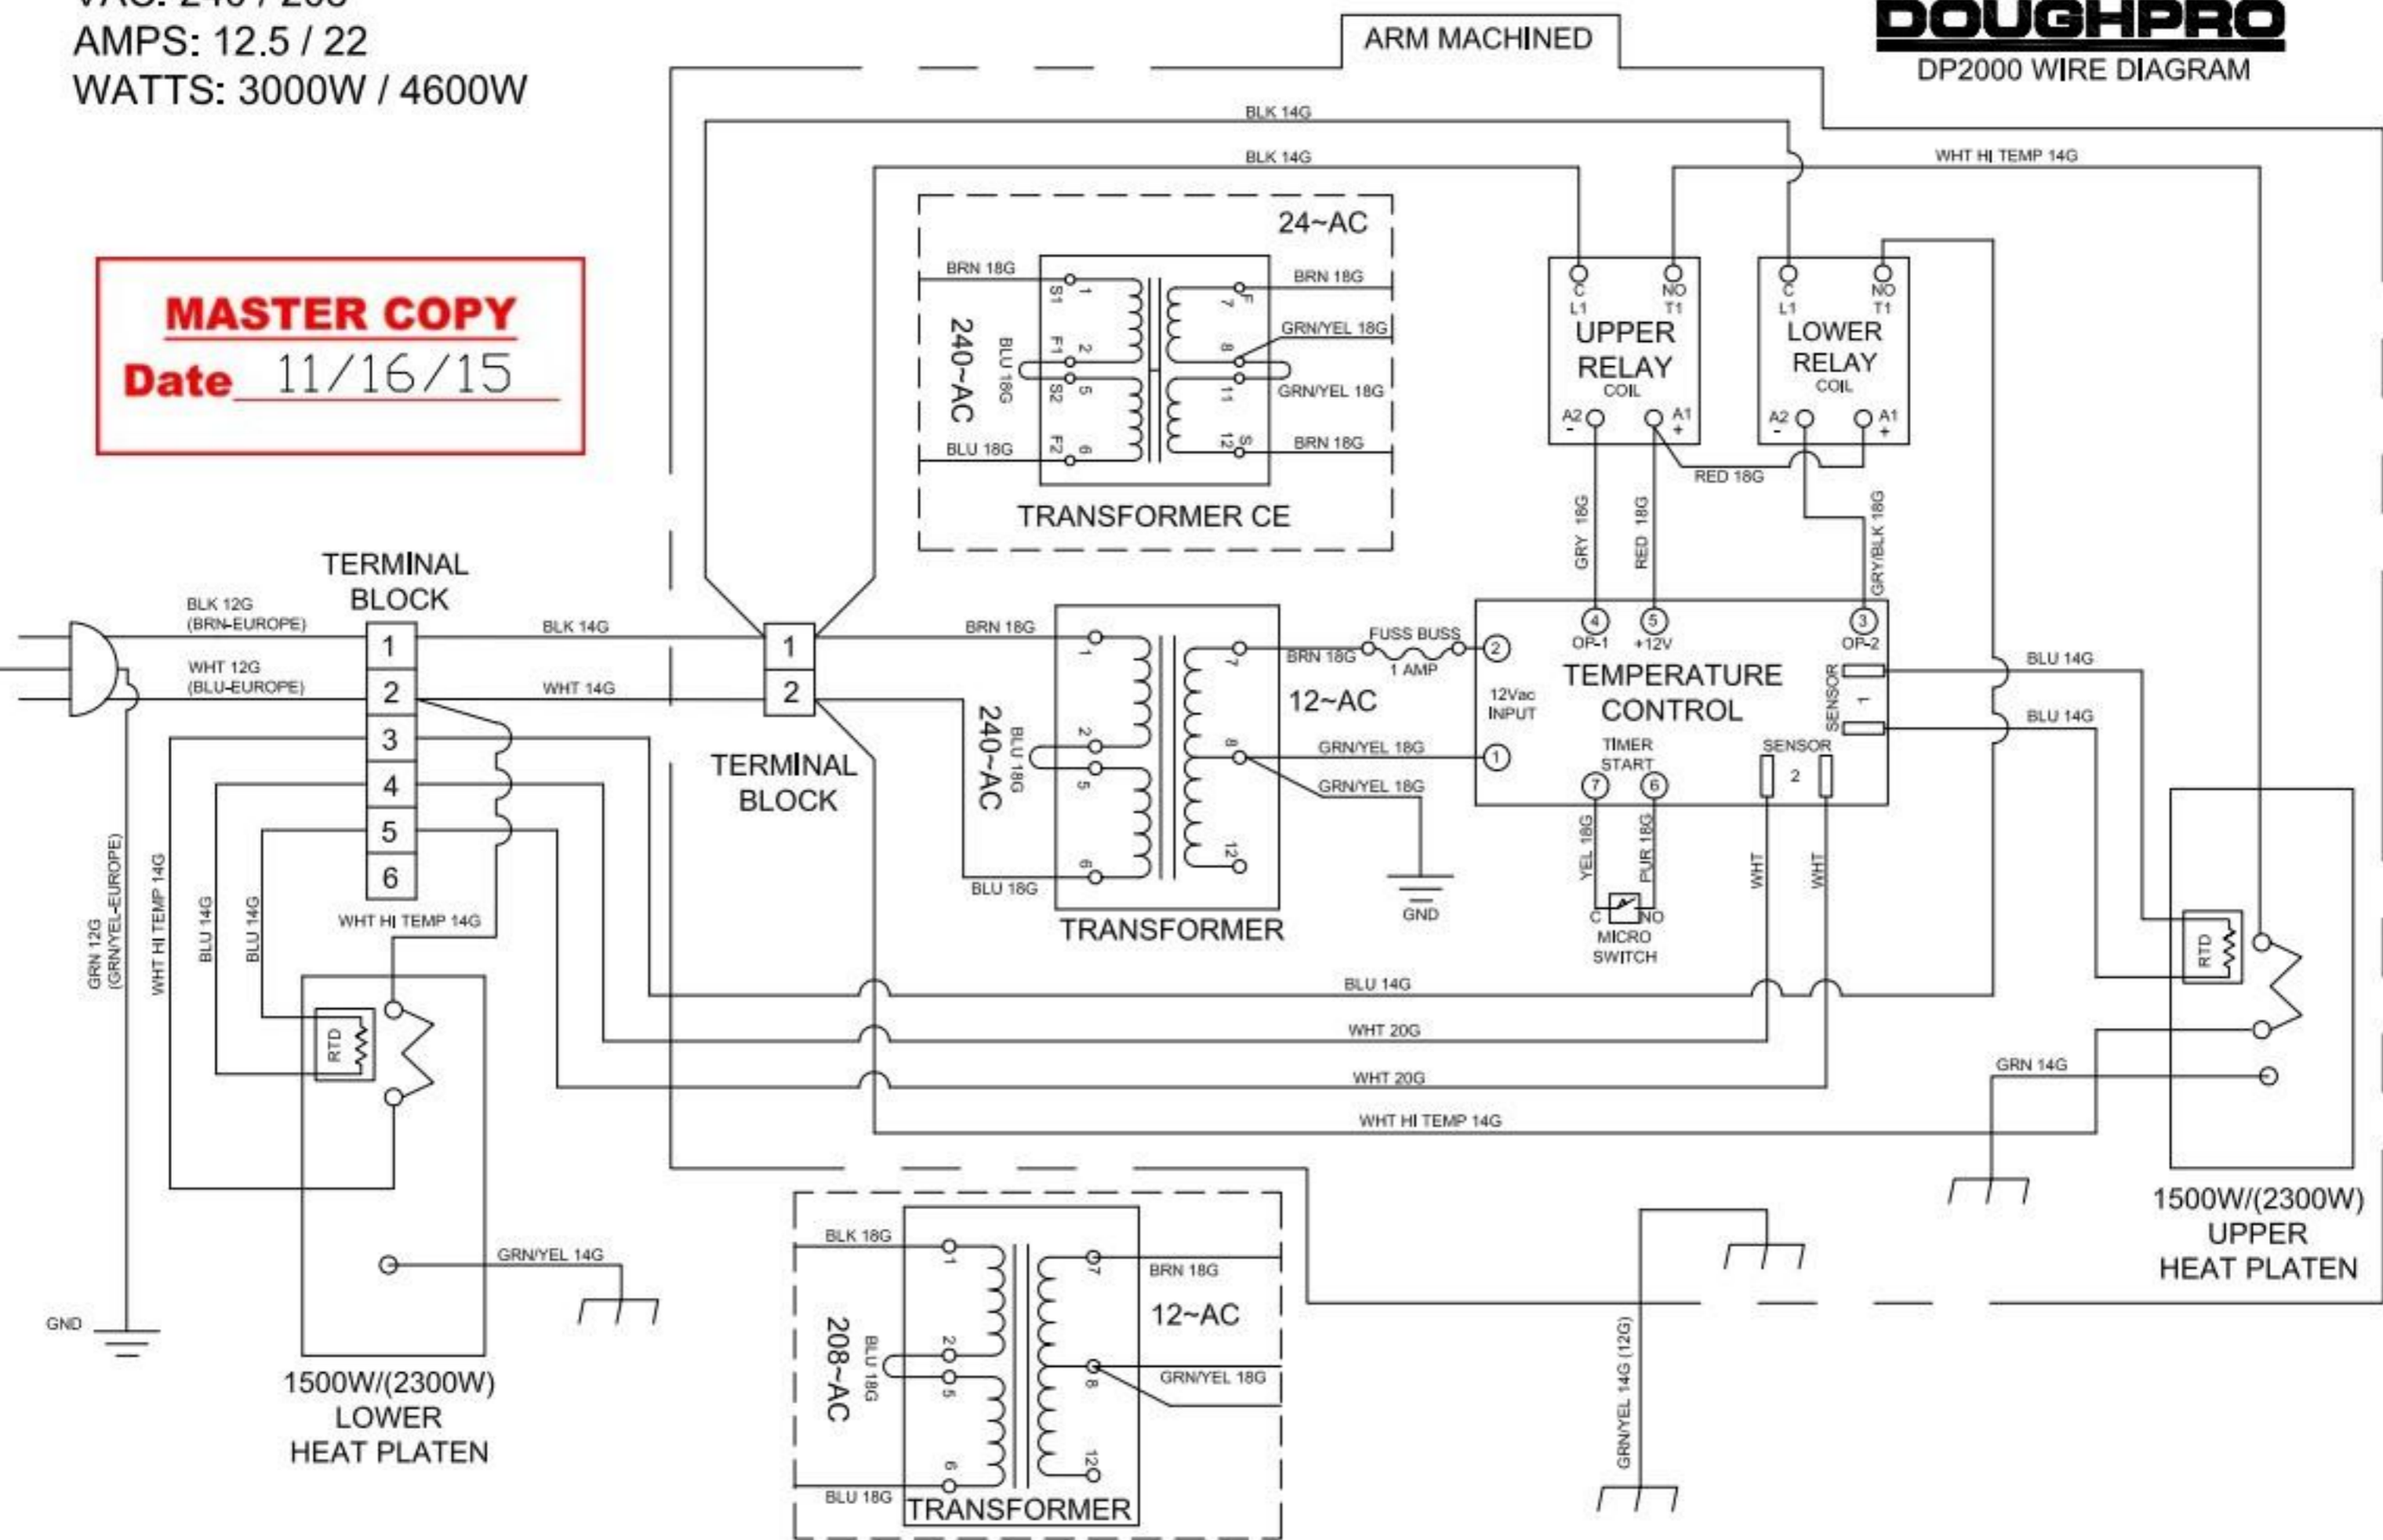

VAC: 240 / 208
AMPS: 12.5 / 22
WATTS: 3000W / 4600W

DOUGHPRO

DP2000 WIRE DIAGRAM

MASTER COPY
Date 11/16/15

BASE MACHINED

WDDP2000 RC 111615