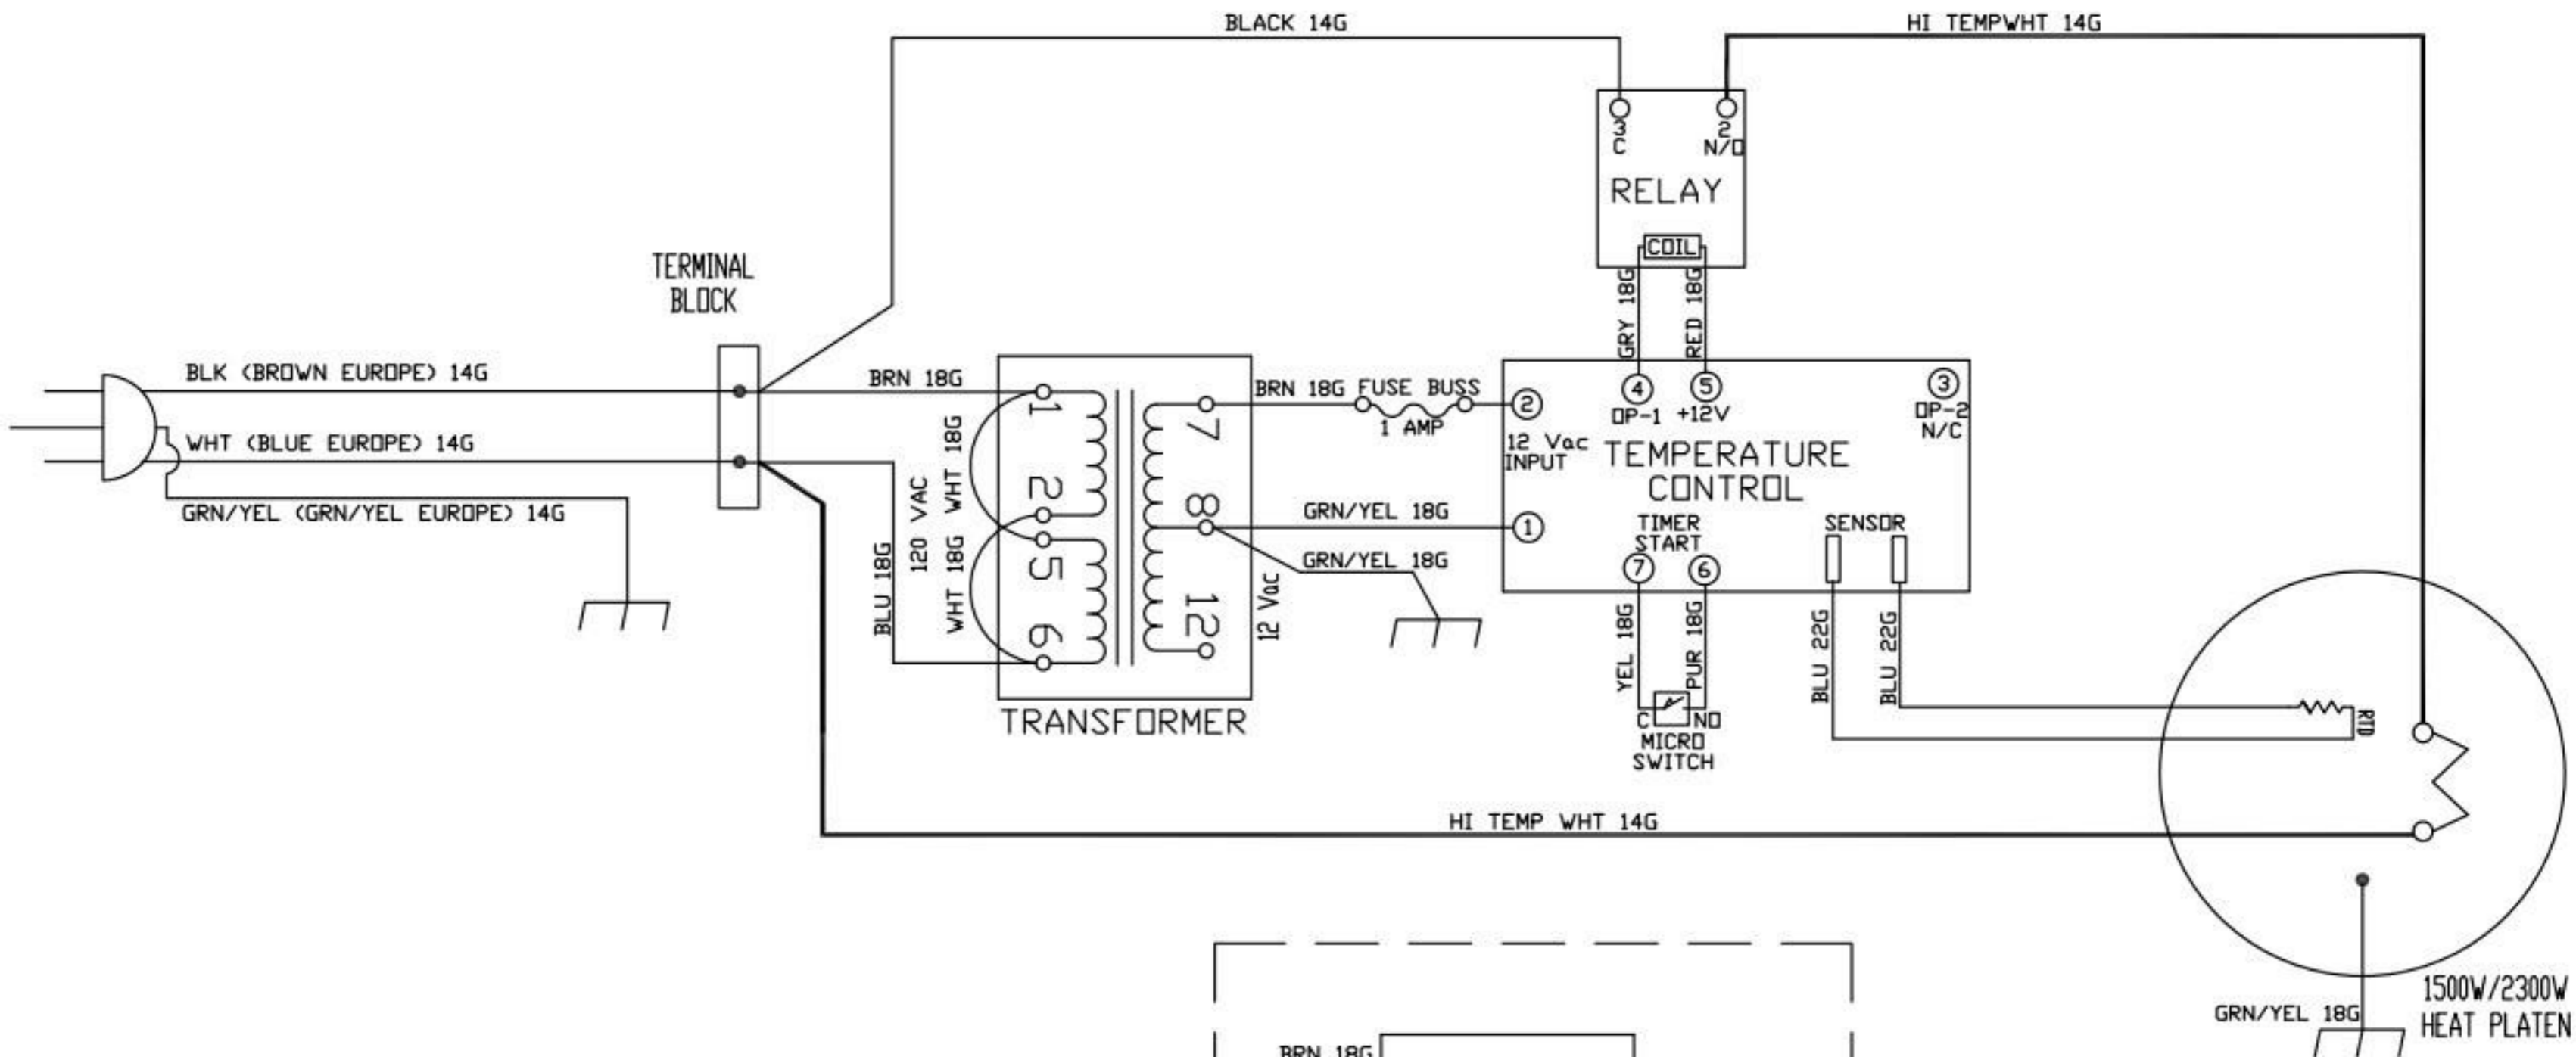

VAC: 120/208/240
 AMPS: 12.5/11.1/6.25
 WATTS: 1500W/2300W/1500W

MASTER COPY
 Date 06/05/14