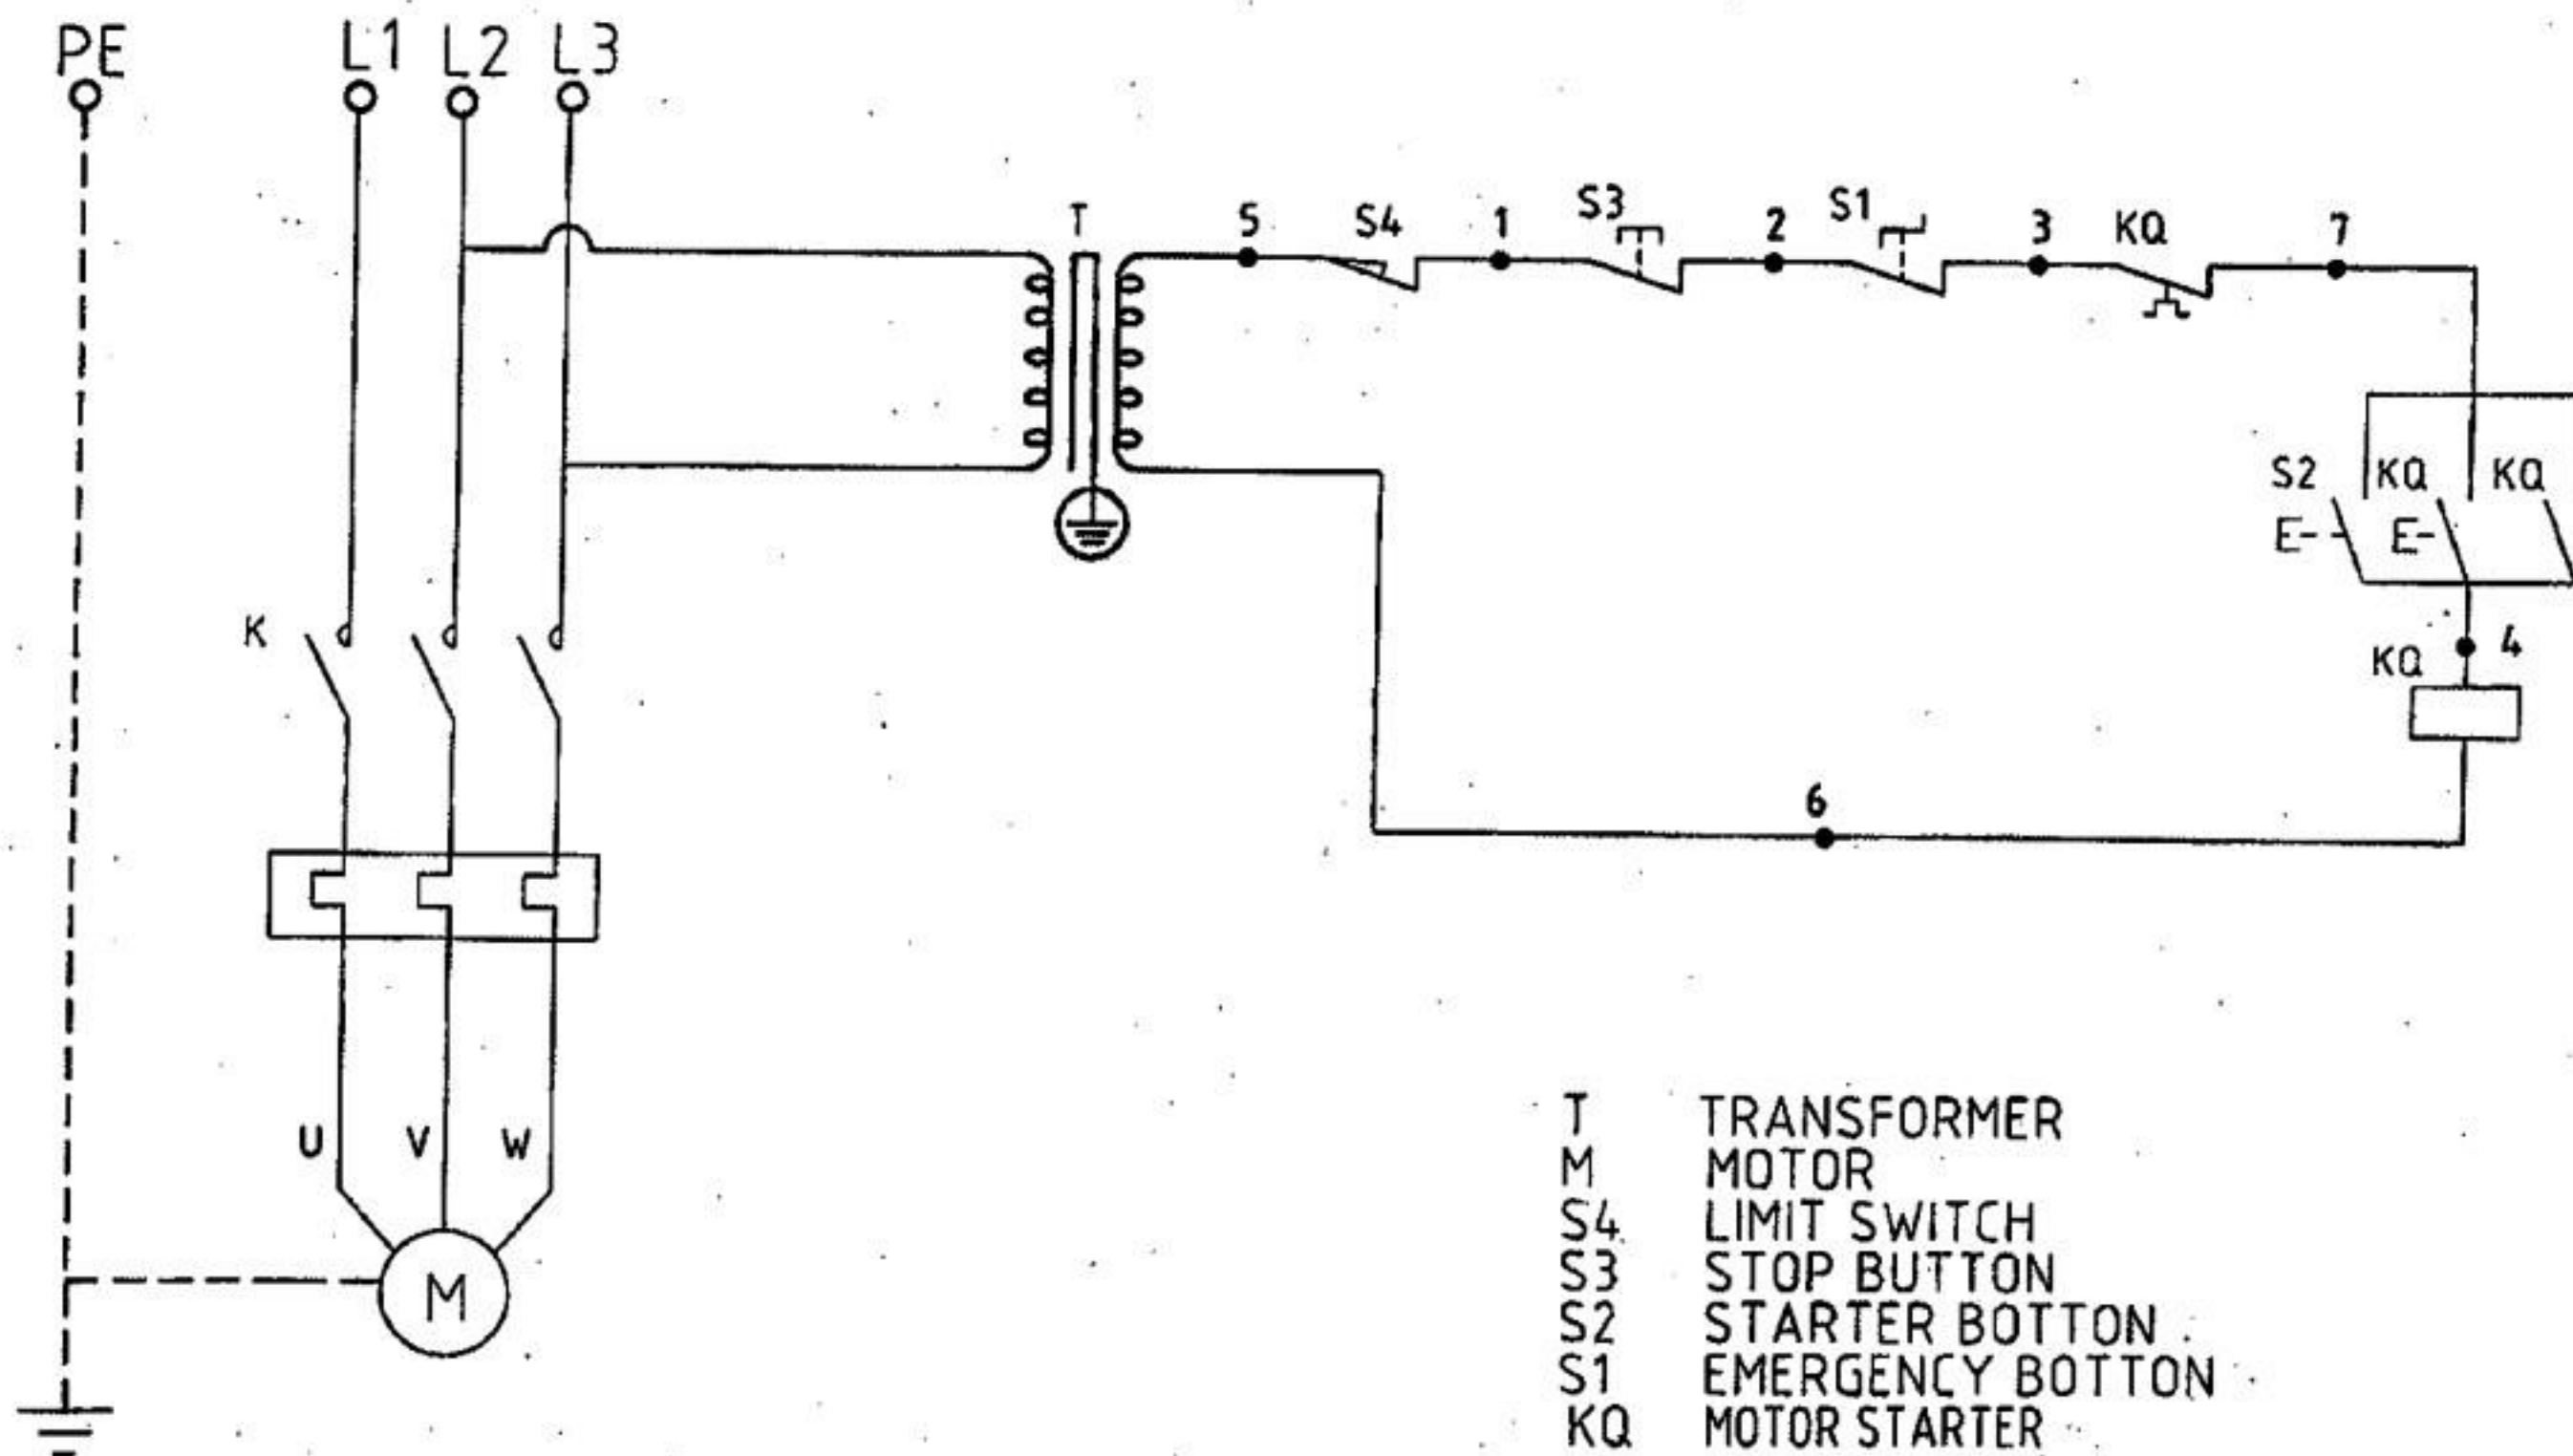

# Electric Control Diagram For Baguette Moulder SM-380

- T TRANSFORMER
- M MOTOR
- S4 LIMIT SWITCH
- S3 STOP BUTTON
- S2 STARTER BOTTON .
- S1 EMERGENCY BOTTON
- KQ MOTOR STARTER