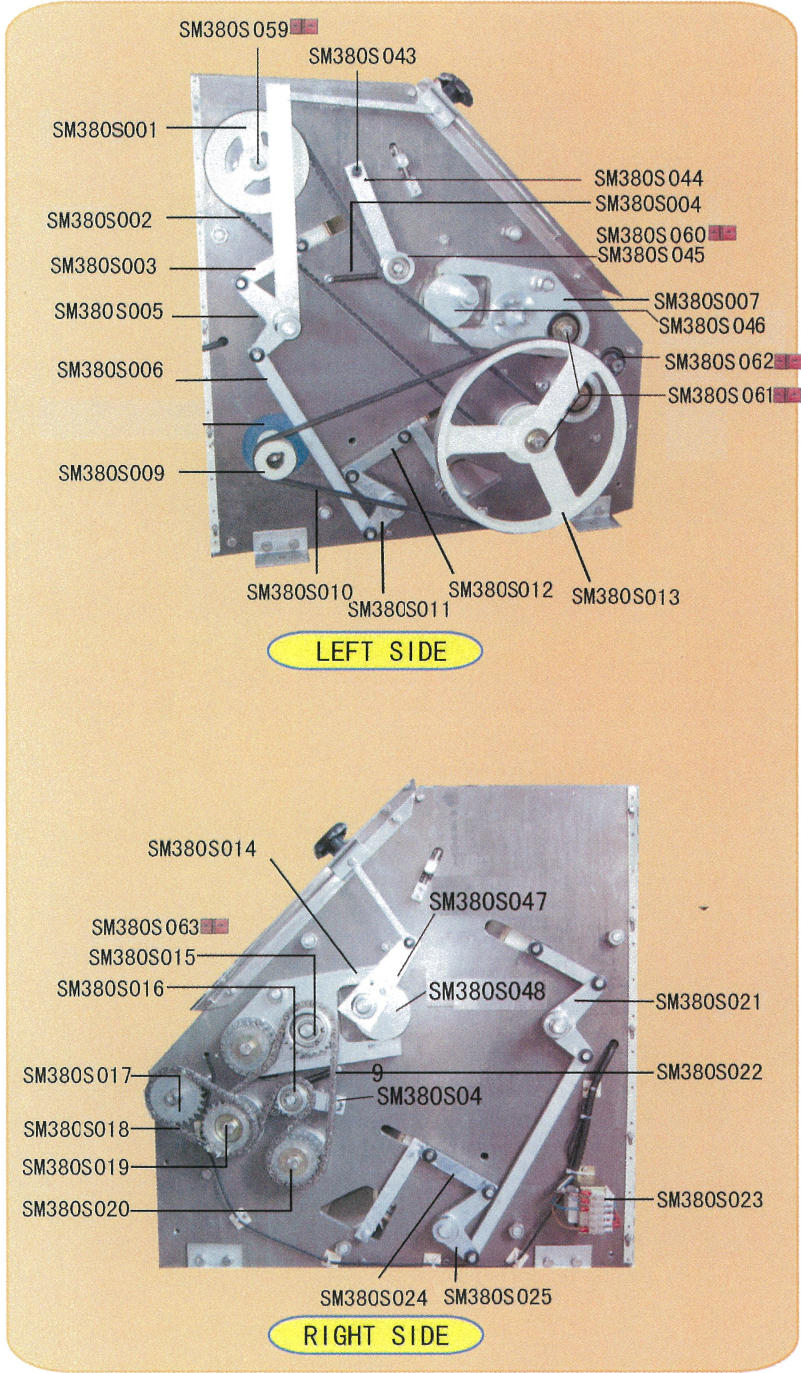

# SM-380S BAQUETTE MOULDER PARTS LIST **SINMAG**

## SM380S BAGUETTE MOULDER PARTS LIST

Parts Number	Parts Code	Parts Name
SM380S001	14FM210-01	Transmission Wheel
SM380S002	15PDLXPA1450	Belt
SM380S003	14FM415-010	Connecting Rod
SM380S004	14C665-01	Spring
SM380S005	14FM360-02	Changing Wheel
SM380S006	14FM410-01	Connecting Rod
SM380S007	14FM260-01	Adjusting Housing of Top Roller(left)
SM380S009	14FM180-01	Motor Pulley Wheel
SM380S010	15PDL530	Belt
SM380S011	14FM350-02	Changing Wheel
SM380S012	14FM420-01	Connecting Rod
SM380S013	14FM190-01	Transmission Pulley Wheel
SM380S014	14FM250-01	Adjusting Housing of Top Roller
SM380S015	14FM300-01	Sprocket Wheel
SM380S016	14FM290-01	Sprocket Wheel
SM380S017	14FM305-01	Sprocket Wheel
SM380S018	15LTL06B1*42	Chain
SM380S019	14FM310-01	Sprocket Wheel
SM380S020	14FM295-01	Sprocket Wheel
SM380S021	14FM380S-02	Changing Wheel
SM380S022	15LTL06B1*98	Chain
SM380S023	16BYQBK30-1	Transformer
SM380S024	14FM425-01	Support Rod
SM380S025	14FM370-02	Changing Wheel
SM380S026	14FM455-01	Fixing Block of Top Scraper Holder
SM380S027	14FM480-01	Scraper Shelf
SM380S028	14FM485-01	Scraper Shelf
SM380S029	16KGLE2E-XSMY1	Approach Switch
SM380S030	15SSD1300*780	Transmission Belt
SM380S031	15SSD1140*780	Transmission Belt
SM380S032	15BSL3/8*15	Plastic Knob
SM380S033	16KGLAR22V2R01R	Emergency Switch
SM380S034	16KGLAR22FOP10G	On/Off Switch
SM380S035	13FM090-01	Roller
SM380S036	13FM100-02	Roller
SM380S037	14FM465-01	Spring
SM380S038	14FM455-02	Fixing Block of Top Scraper Holder
SM380S039	14FM580-01	Wool Cushion
SM380S040	15FM520-01	Skin Cover
SM380S041	11FM430-02	Filler Assembles