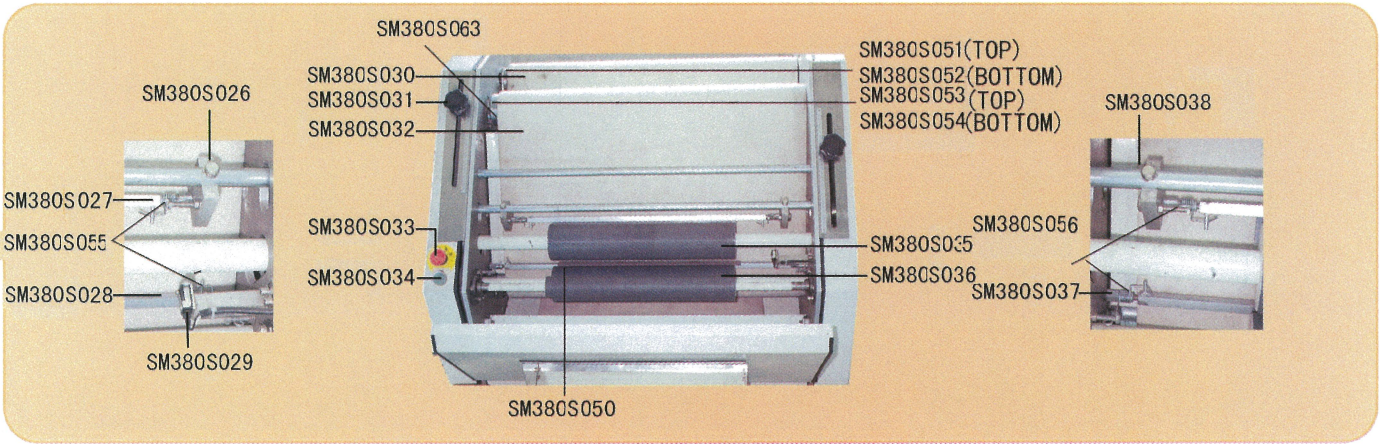

# SM-380S BAQUETTE MOULDER PARTS LIST **SINMAG**

## SM380S BAGUETTE MOULDER PARTS LIST

Parts Number	Parts Code	Parts Name
SM380S001	14FM210-01	Transmission Wheel
SM380S002	15PDLXPA1450	Belt
SM380S003	14FM415-010	Connecting Rod
SM380S004	14C665-01	Spring
SM380S005	14FM360-02	Changing Wheel
SM380S006	14FM410-01	Connecting Rod
SM380S007	14FM260-01	Adjusting Housing of Top Roller(left)
SM380S009	14FM180-01	Motor Pulley Wheel
SM380S010	15PDL530	Belt
SM380S011	14FM350-02	Changing Wheel
SM380S012	14FM420-01	Connecting Rod
SM380S013	14FM190-01	Transmission Pulley Wheel
SM380S014	14FM250-01	Adjusting Housing of Top Roller
SM380S015	14FM300-01	Sprocket Wheel
SM380S016	14FM290-01	Sprocket Wheel
SM380S017	14FM305-01	Sprocket Wheel
SM380S018	15LTL06B1*42	Chain
SM380S019	14FM310-01	Sprocket Wheel
SM380S020	14FM295-01	Sprocket Wheel
SM380S021	14FM380S-02	Changing Wheel
SM380S022	15LTL06B1*98	Chain
SM380S023	16BYQBK30-1	Transformer
SM380S024	14FM425-01	Support Rod
SM380S025	14FM370-02	Changing Wheel
SM380S026	14FM455-01	Fixing Block of Top Scraper Holder
SM380S027	14FM480-01	Scraper Shelf
SM380S028	14FM485-01	Scraper Shelf
SM380S029	16KGLE2E-XSMY1	Approach Switch
SM380S030	15SSD1300*780	Transmission Belt
SM380S031	15SSD1140*780	Transmission Belt
SM380S032	15BSL3/8*15	Plastic Knob
SM380S033	16KGLAR22V2R01R	Emergency Switch
SM380S034	16KGLAR22FOP10G	On/Off Switch
SM380S035	13FM090-01	Roller
SM380S036	13FM100-02	Roller
SM380S037	14FM465-01	Spring
SM380S038	14FM455-02	Fixing Block of Top Scraper Holder
SM380S039	14FM580-01	Wool Cushion
SM380S040	15FM520-01	Skin Cover
SM380S041	11FM430-02	Filler Assembles