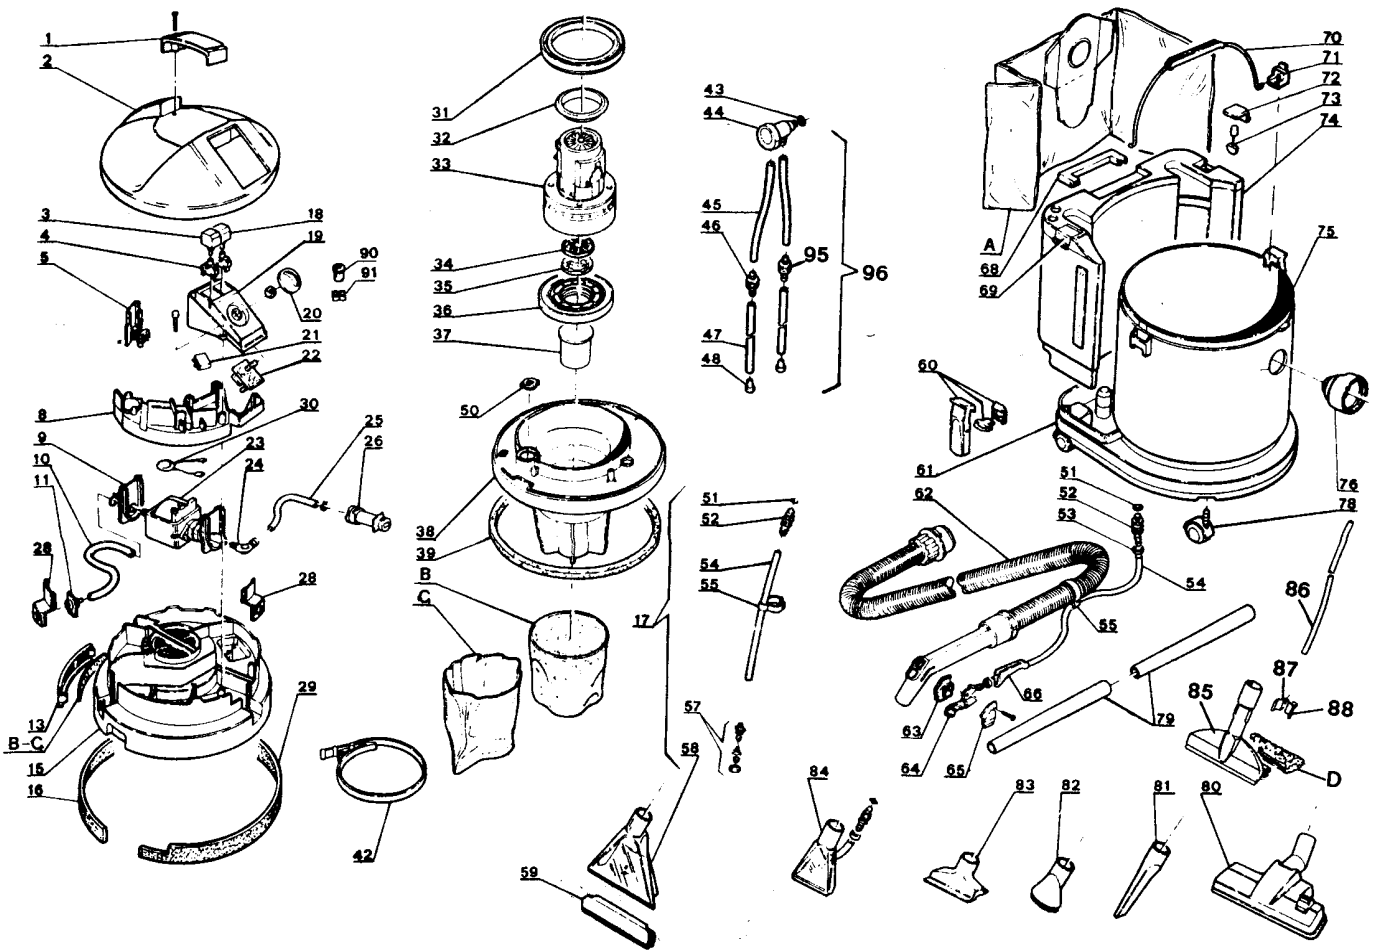

## DE'LONGHI "USA/CDN" PENTA Electronic

Pos.	Code	Description
	5519110371	Pack of 5 bags universal protection engine
	VT507400	
	VT707145	BAG
A	VT517226	5 BAGS FOR NTS1100EA KRESS
C	5519110371	Pack of 5 bags universal protection engine
	VT407298	CARTON PACKAGING
	VT307908	INSTRUCTION BOOK
D	VT117200	CLOTH
B	VT517875	
01	VT507052	HANDLE
02	VT546113	COVER
03	VT217149	PUSH BUTTON
04	ES000	*NOT AVAILABLE
05	VT217151	WIRE CLAMP
08	ES000	*NOT AVAILABLE
09	VT207183	SUPPORT
10	VT107368	TUBE
11	VT217341	CONNECTION
13	VT217066	GRID
14	VT107321	FILTER
15	VT217109	HEAD
16	VT107318	INSULATOR
17	VT507264	VENT
18	VT217148	PUSH BUTTON
19	VT546097	CONTROL PANEL
20	5391111400	KNOB
22	VT117002	BOARD
23	VT107069	PUMP
24	VT207750	CONNECTION
25	VT138711	TUBE
26	VT517954	CONNECTION
28	VT217214	BRACKET
29	VT107326	INSULATOR
30	VT517003	PROTECTOR
31	VT207171	GASKET
32	VT207975	GASKET
33	ES000	*NOT AVAILABLE

34	VT217121	GRID
35	VT107298	FILTER
36	VT207978	RING
37	VT217170	FLOAT
38	VT527333	CONTAINER
39	VT207167	GASKET
42	VT207072	CLIP CLAMP
43	VT107441	GASKET
44	VT517274	CONNECTION
45	ES000	*NOT AVAILABLE
46	VT207639	STOPPER YELLOW
47	VT507963	TUBE
48	VT107197	FILTER
50	VT207690	STOPPER
51	5313217751	O-RING
52	ES000	*NOT AVAILABLE
54	VT507958	TUBE
55	VT207368	BRACKET
57	ES000	*NOT AVAILABLE
58	7391129300	VENT
59	VT507366	FRAME
60	ES000	*NOT AVAILABLE
61	VT217234	TROLLEY
62	VT507600	FLEXIBLE TUBE
63	VT207357	SUPPORT
64	VT507150	TAP
65	VT207352	SUPPORT
66	VT207347	LEVER
68	VT217274	HANDLE
69	VT546103	COVER
70	VT507431	HANDLE
71	ES000	*NOT AVAILABLE
72	VT546104	COVER
73	VT217312	STOPPER
74	VT517847	TANK
75	VT537059	CASING
76	VT207942	PIPE UNION
78	VT707276	CASTOR

79	VN059	SEE NOTE
80	7391145900	BRUSH
81	5391156600	VENT
82	VT109913	BRUSH
83	VT109933	VENT
84	ES000	*NOT AVAILABLE
85	VT599008	BRUSH
86	VT507968	TUBE
87	VT217406	PROTECTION LH
88	ES000	*NOT AVAILABLE
90	VT107998	CAM
91	VT207000	CABLE HOLDER
95	ES000	*NOT AVAILABLE
96	VT517270	SELECTOR SWITCH