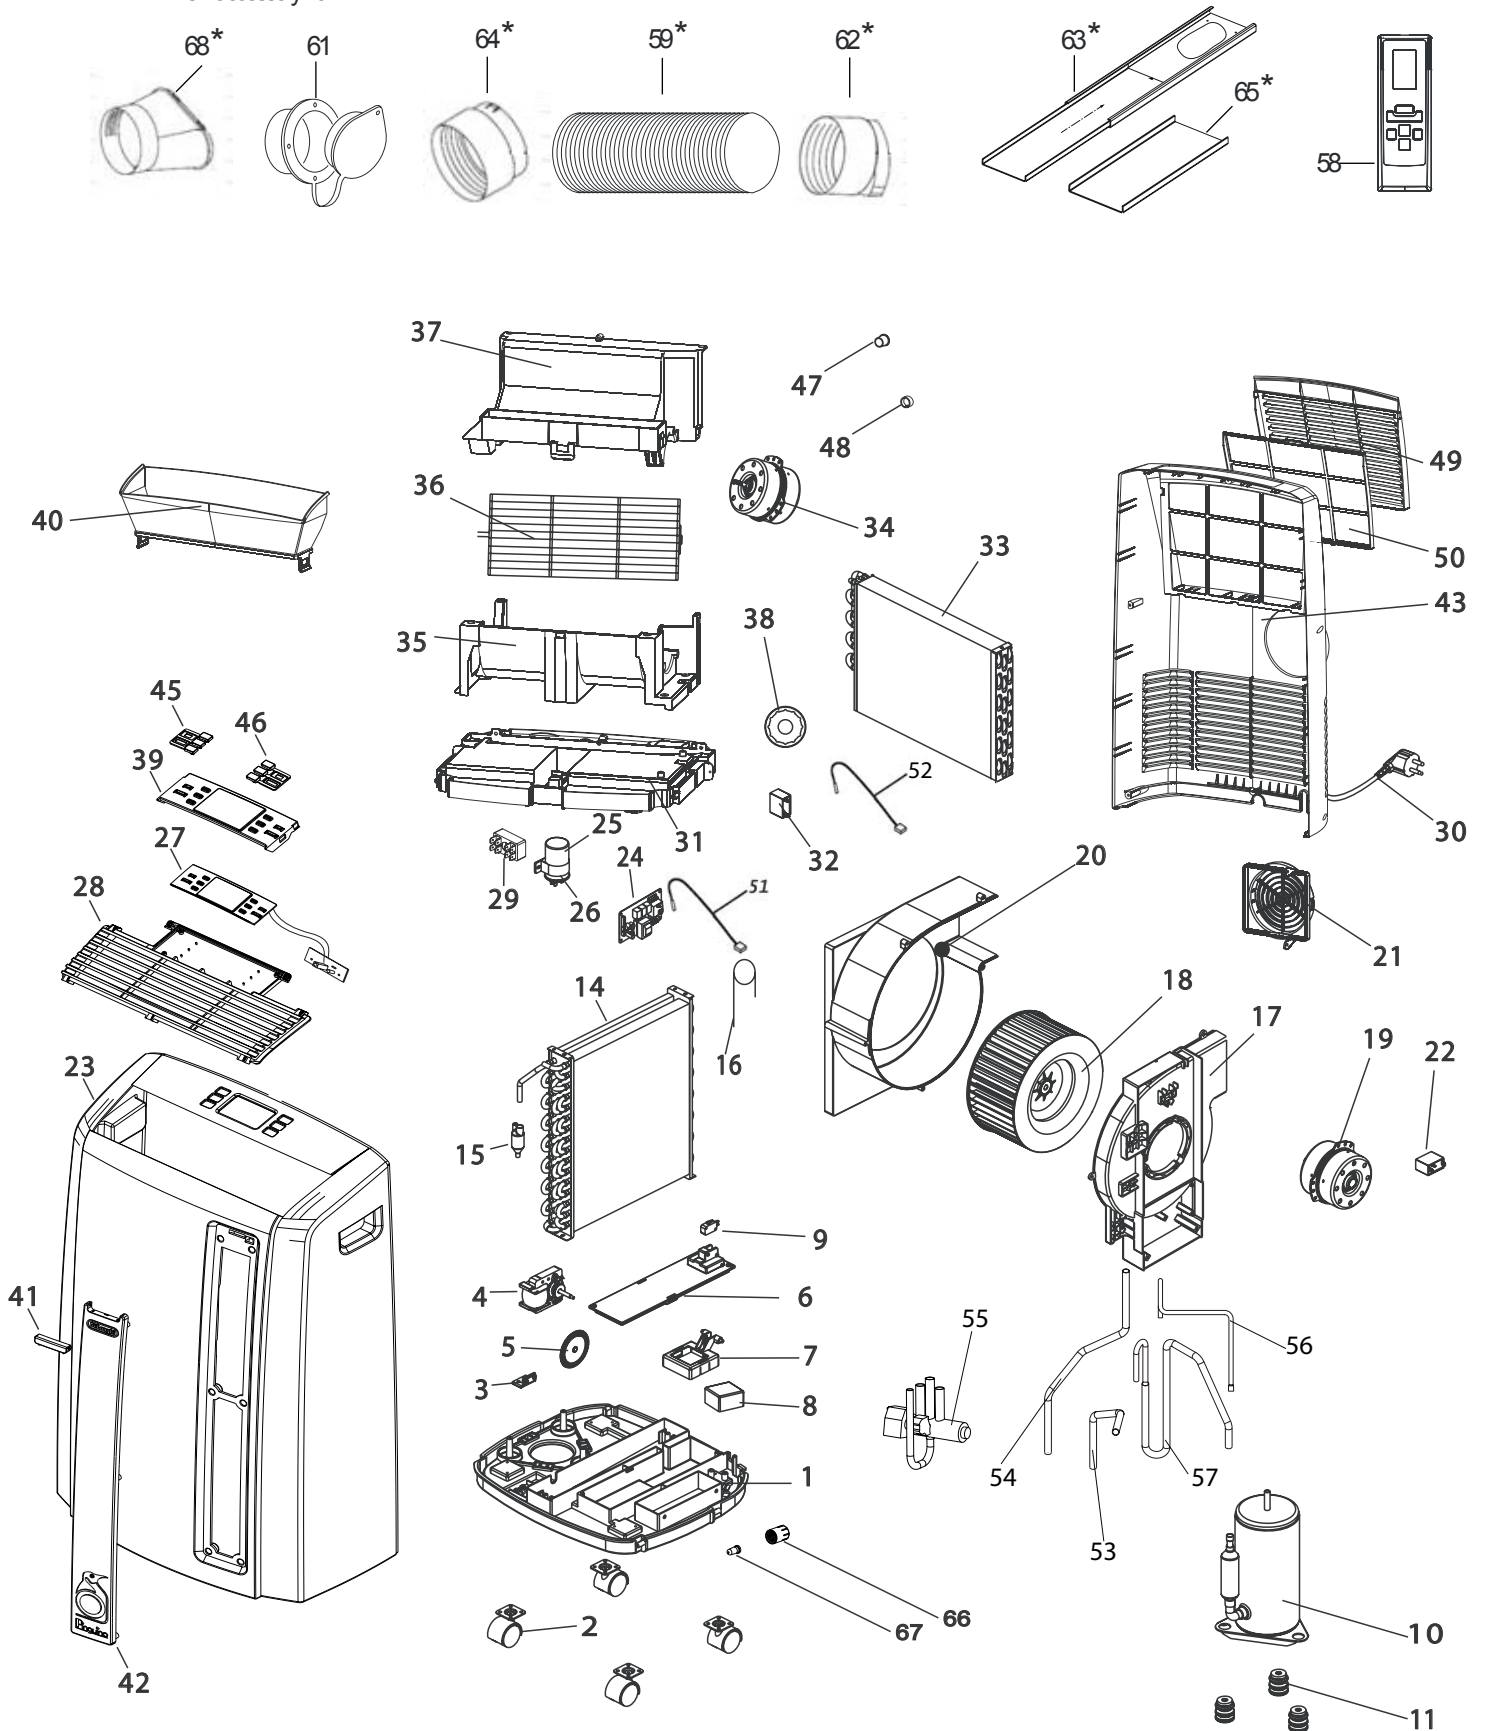

*newaccessory2012

DE'LONGHI
US PACAN140HPEC

Pos.	Code	Description
01	NE1981	SUPPORT BASE
02	NE1072	CASTOR
03	NE1629	CLIP CLAMP
04	NE2040	FAN MOTOR
05	NE1631	IMPELLER
06	NE1627	COVER
07	NE1074	FLOAT
08	NE1628	FLOAT
09	NE1006	MICROSWITCH
10	NE1715	COMPRESSOR
11	NE1633	RUBBER PAD
14	NE2041	CAPACITOR
15	NE1710	FILTER
16	NE1088	CAPILLARY
17	NE1638	BODY
18	NE1639	FAN
19	NE2042	MOTOR
20	NE1641	BODY
21	NE1972	GRID
22	NE1693	CAPACITOR
23	NE1973	FRONT PANEL
24	NE1974	POWER BOARD
25	NE1716	CAPACITOR
26	NE1517	SUPPORT
27	NE1975	BOARD DISPLAY BOARD RECEIVER
28	NE1976	GRID
29	NE1035	TERMINAL
30	NE1697	POWER SUPPLY CORD
31	NE1650	SEPARATOR
32	NE1034	CAPACITOR
33	NE2043	EVAPORATOR
34	NE1699	FAN MOTOR
35	NE1653	DUCT LOWER
36	NE1654	FAN
37	NE1655	DUCT UPPER
38	NE1656	BEARING
39	NE1977	CONTROL PANEL

DE'LONGHI
US PACAN140HPEC**PACAN140HPEC**

40	NE2044	DUCT
41	5915110831	GLASS
42	5915110711	FRONT PIECE
43	NE1978	REAR PANEL
45	5915110691	KEYBOARD SX
46	5915110701	KEYBOARD DX
47	NE1979	STOPPER
48	NE1666	STOPPER
49	NE1980	GRID
50	NE1668	FILTER
51	NE1718	ROOM TEMP. PROBE
52	NE2017	NO - ICE PROBE
53	NE1756	TUBE
54	NE1757	TUBE
55	NE1960	FOUR WAY VALVE
56	NE1741	TUBE
57	NE1740	TUBE
58	5515110181	REMOTE CONTROL
59	NE1949	TUBE
61	5351050600	FLANGE STOPPER
62	NE1950	ADAPTER
63	NE1946	ASS. BRACKET
64	NE1370	ADAPTER
65	NE1947	EXTENSION
66	NE1995	STOPPER
67	NE1215	STOPPER
68	NE1948	VENT