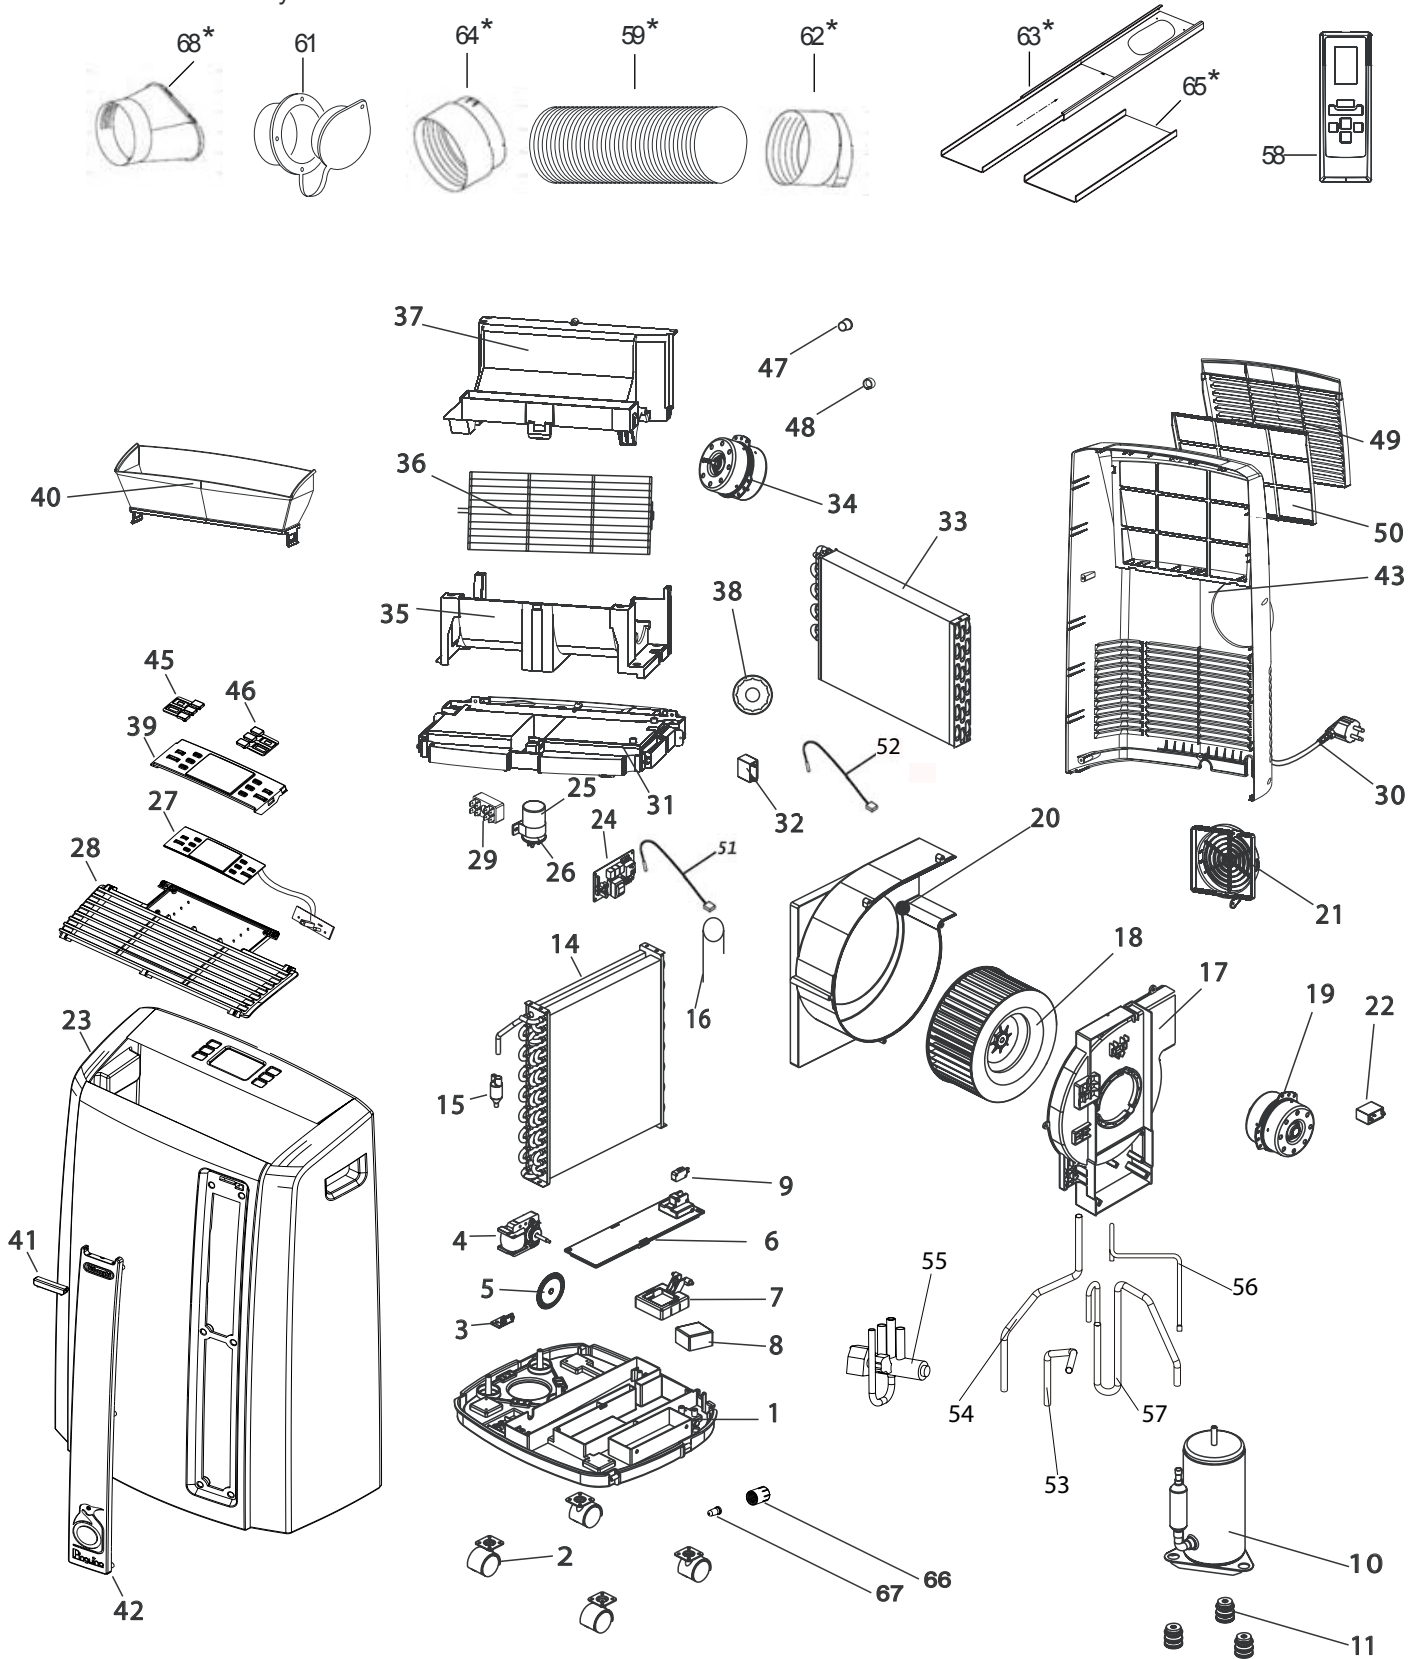

*newaccessory2012

Pos.	Code	Description
01	NE1981	SUPPORT BASE
02	NE1072	CASTOR
03	NE1629	CLIP CLAMP
04	NE2040	FAN MOTOR
05	NE1631	IMPELLER
06	NE1627	COVER
07	NE1074	FLOAT
08	NE1628	FLOAT
09	NE1006	MICROSWITCH
10	NE1715	COMPRESSOR
11	NE1633	RUBBER PAD
14	NE2041	CAPACITOR
15	NE1710	FILTER
16	NE1088	CAPILLARY
17	NE1638	BODY
18	NE1639	FAN
19	NE2042	MOTOR
20	NE1641	BODY
21	NE1642	GRID
22	NE1693	CAPACITOR
23	NE1900	FRONT PANEL
24	NE1974	POWER BOARD
25	NE1716	CAPACITOR
26	NE1517	SUPPORT
27	NE1975	BOARD DISPLAY BOARD RECEIVER
28	NE1903	GRID
29	NE1035	TERMINAL
30	NE1697	POWER SUPPLY CORD
31	NE1650	SEPARATOR
32	NE1034	CAPACITOR
33	NE2043	EVAPORATOR
34	NE1699	FAN MOTOR
35	NE1653	DUCT LOWER
36	NE1654	FAN
37	NE1655	DUCT UPPER
38	NE1656	BEARING
39	NE1904	CONTROL PANEL

DE'LONGHI
US MX PACAN120HPE**PACAN120HPE**

40	NE2044	DUCT
41	5915110781	GLASS
42	5915110711	FRONT PIECE
43	NE1905	REAR PANEL
45	5915110691	KEYBOARD SX
46	5915110701	KEYBOARD DX
47	NE1665	STOPPER
48	NE1666	STOPPER
49	NE1667	GRID
50	NE1668	FILTER
51	NE1718	ROOM TEMP. PROBE
52	NE2017	NO - ICE PROBE
53	NE1756	TUBE
54	NE1757	TUBE
55	NE1960	FOUR WAY VALVE
56	NE1741	TUBE
57	NE1740	TUBE
58	5515110181	REMOTE CONTROL
59	NE1949	TUBE
61	5351050600	FLANGE STOPPER
62	NE1950	ADAPTER
63	NE1946	ASS. BRACKET
64	NE1370	ADAPTER
65	NE1947	EXTENSION
66	NE1995	STOPPER
67	NE1215	STOPPER
68	NE1948	VENT