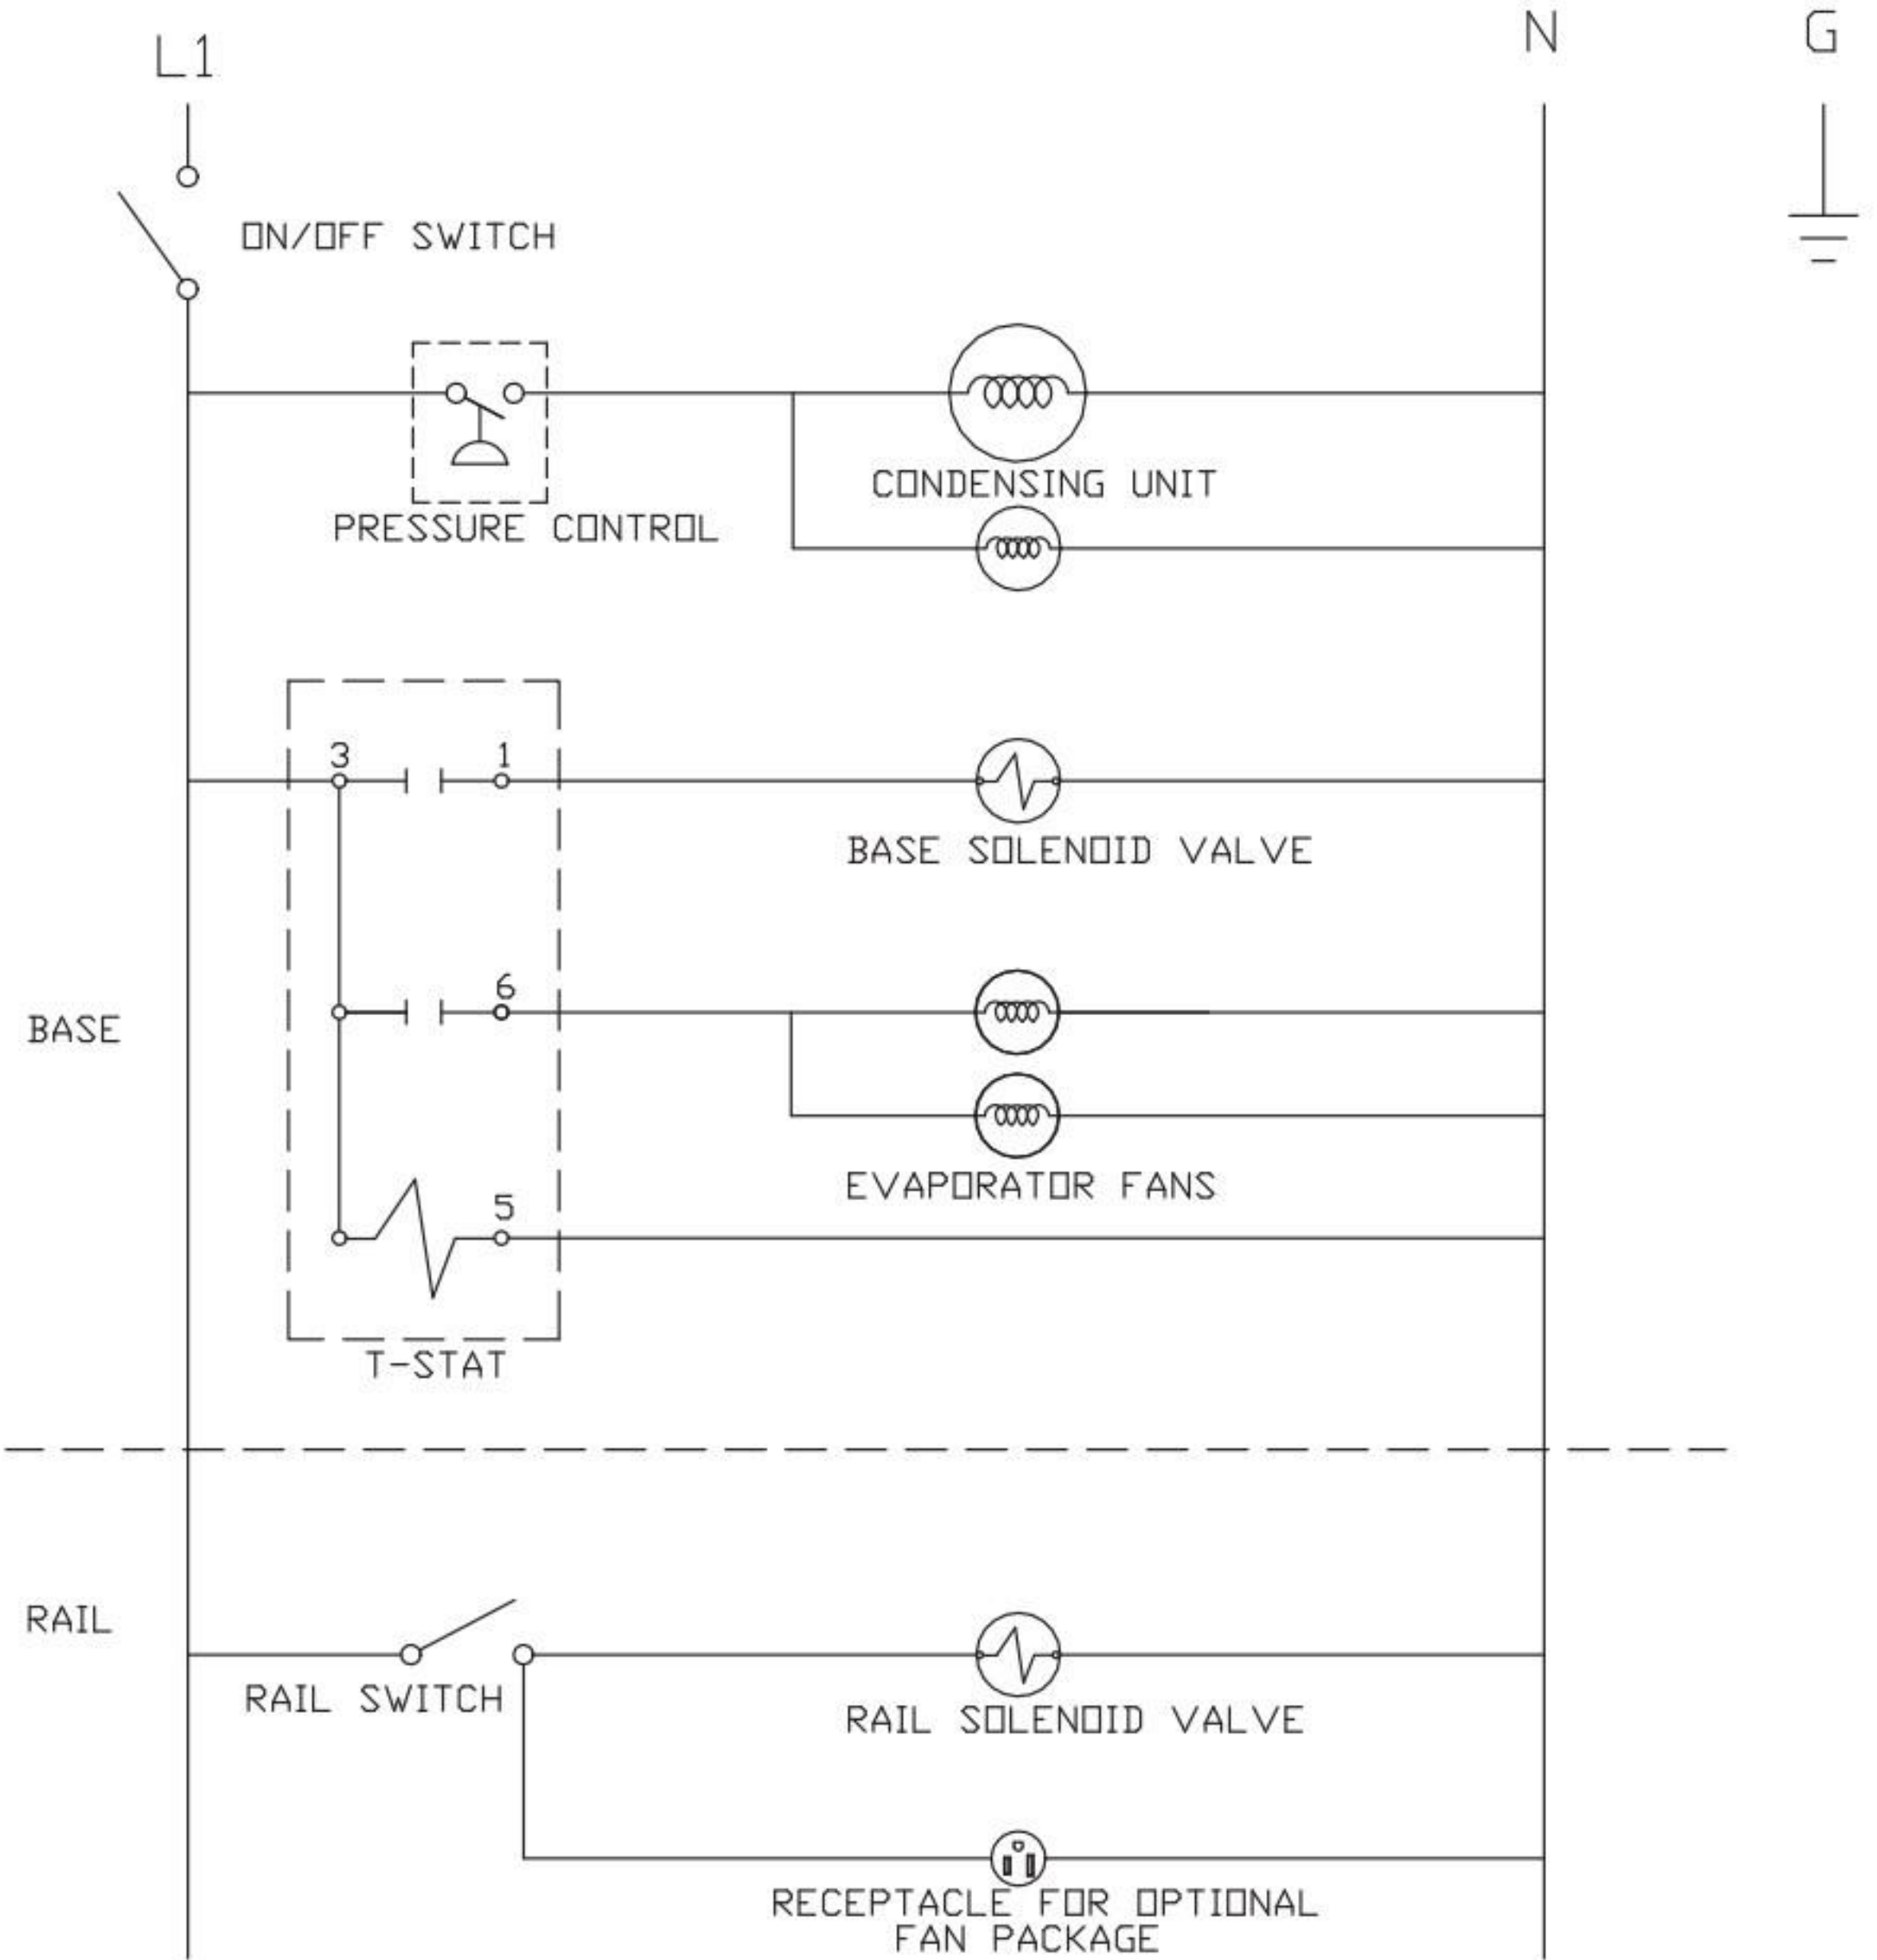

REMOTE FREEZER BASE

L1

N

G

BASE

RAIL

RAIL ON-OFF SWITCH

L1

N

G

BASE SOLENOID VALVE

EVAPORATOR FANS

REMOTE REFG BASE ONLY