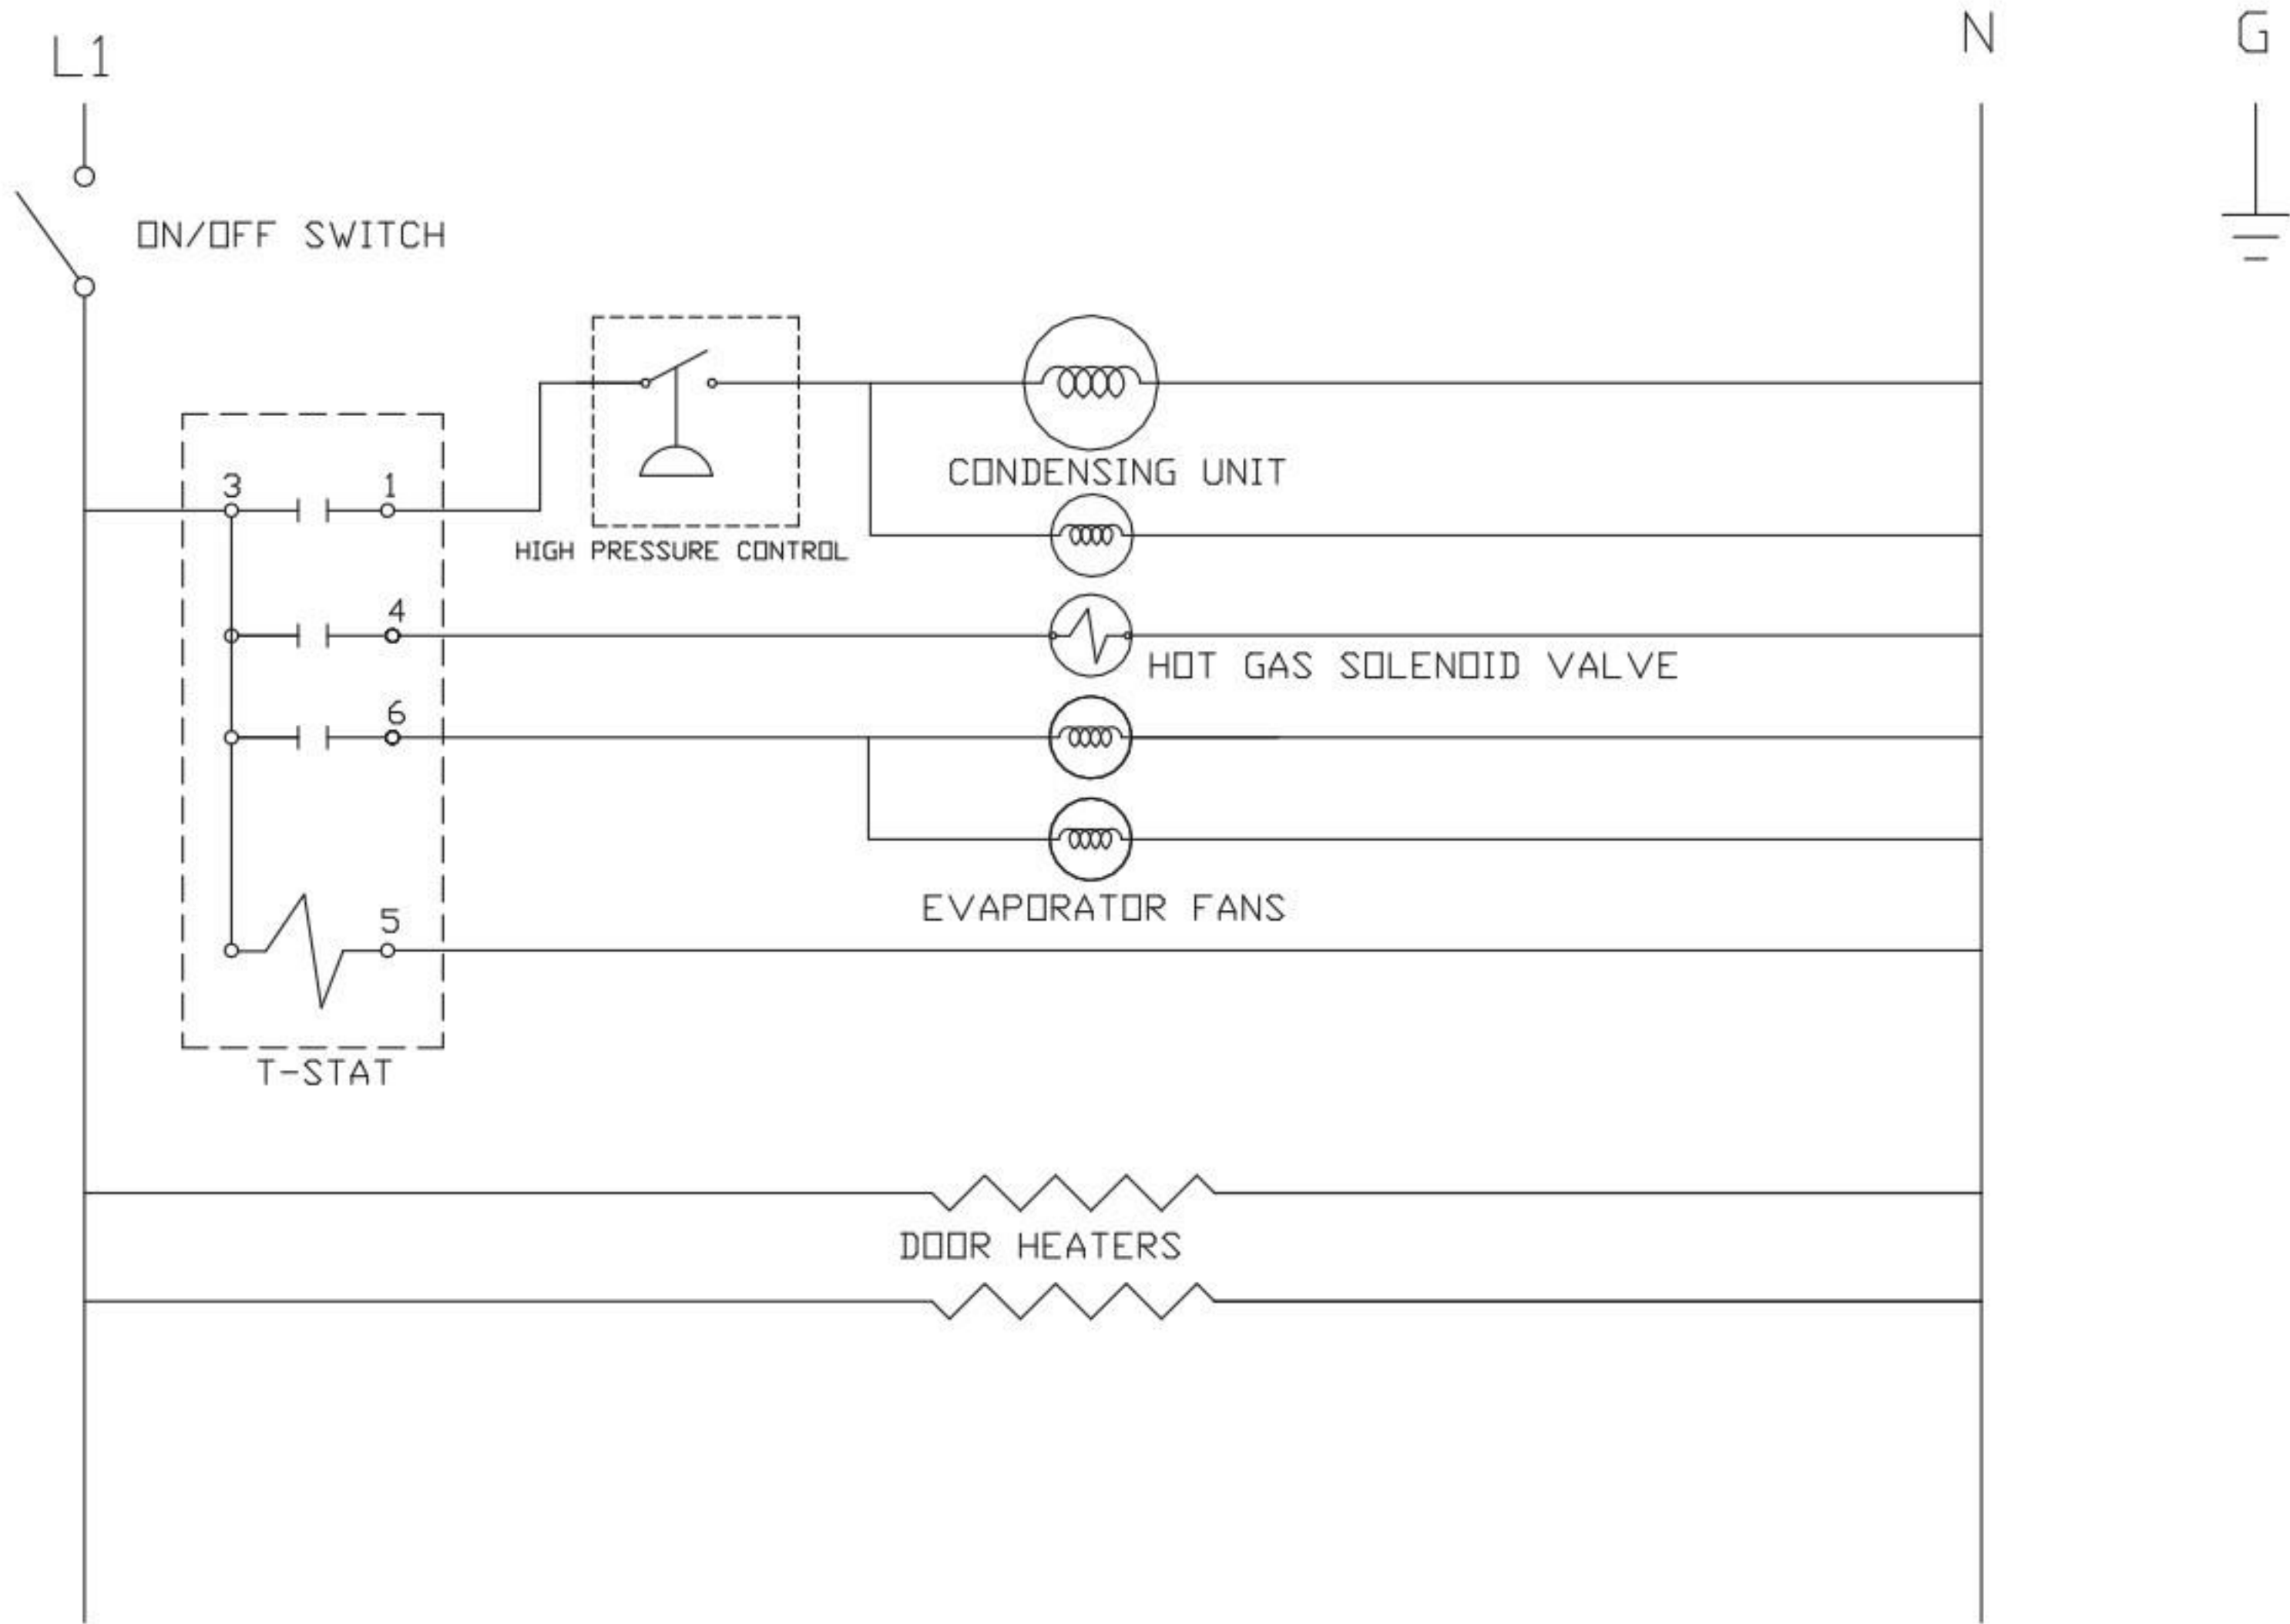

REMOTE FREEZER BASE

L1

N

G

BASE

RAIL

RAIL ON-OFF SWITCH

L1

N

G

BASE SOLENOID VALVE

EVAPORATOR FANS

REMOTE REFG BASE ONLY