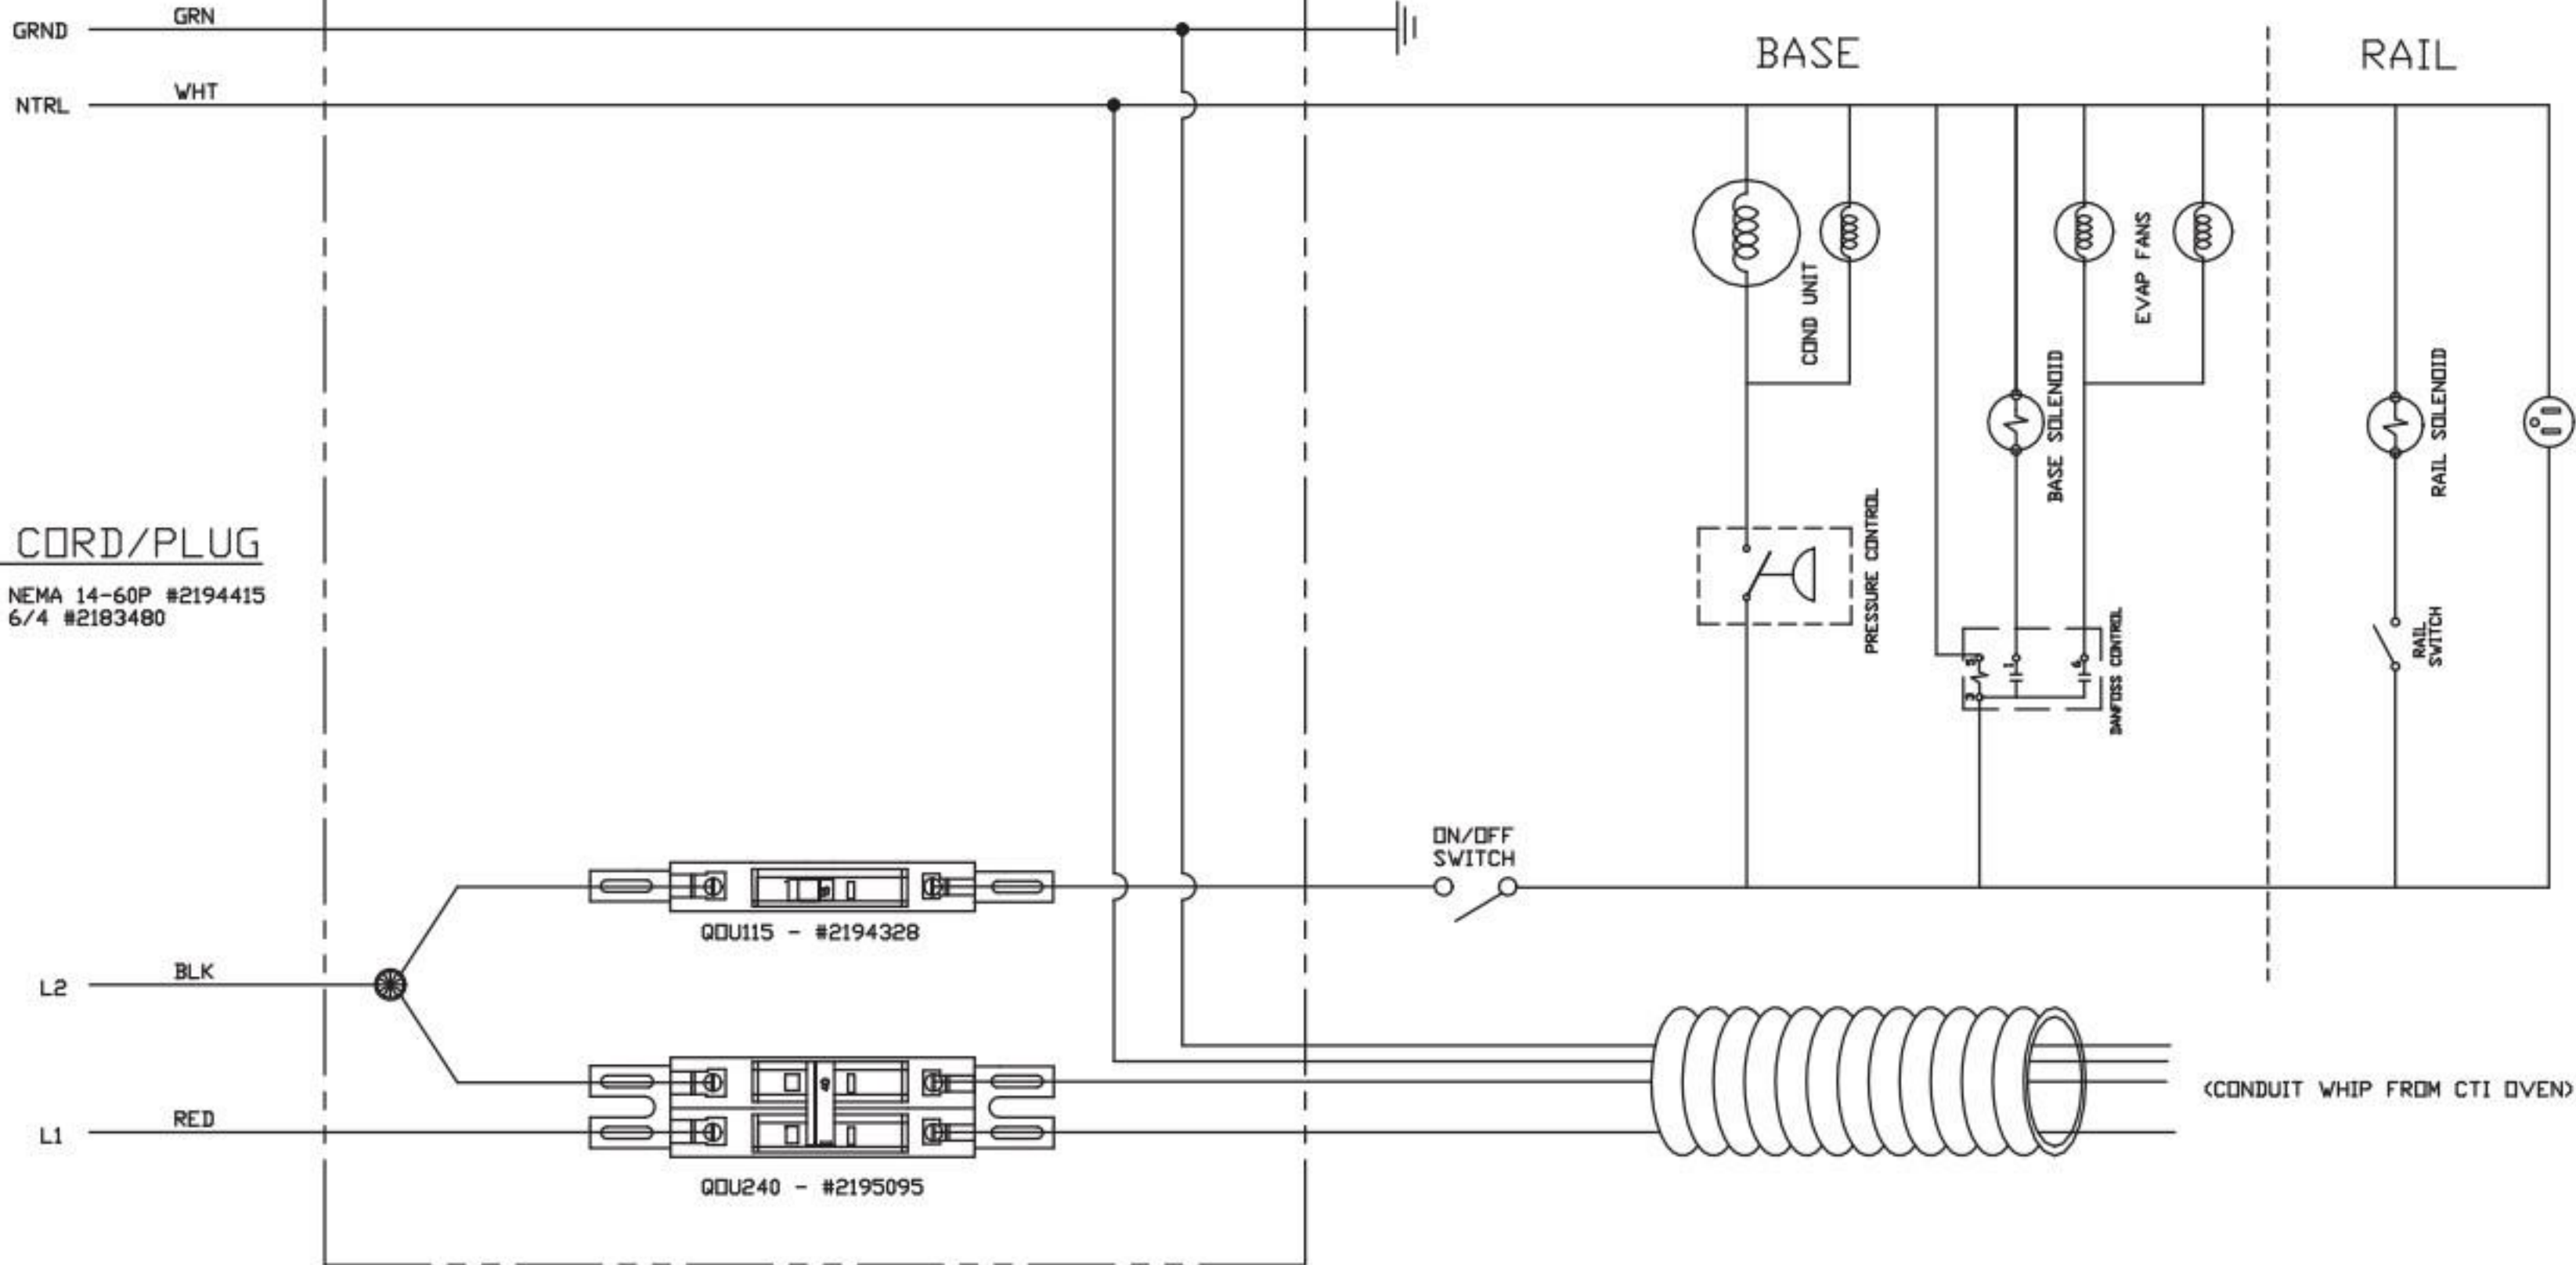

(BREAKER BOX)

60A CORD/PLUG

PLUG - NEMA 14-60P #2194415
CORD - 6/4 #2183480

QDU115 - #2194328

QDU240 - #2195095

DN/OFF SWITCH

BASE

RAIL

COND UNIT

PRESSURE CONTROL

BASE SOLENOID

EVAP FANS

RAIL SOLENOID

RAIL SWITCH

RECEPTACLE FOR OPTIONAL FAN PKG

(CONDUIT WHIP FROM CTI OVEN)