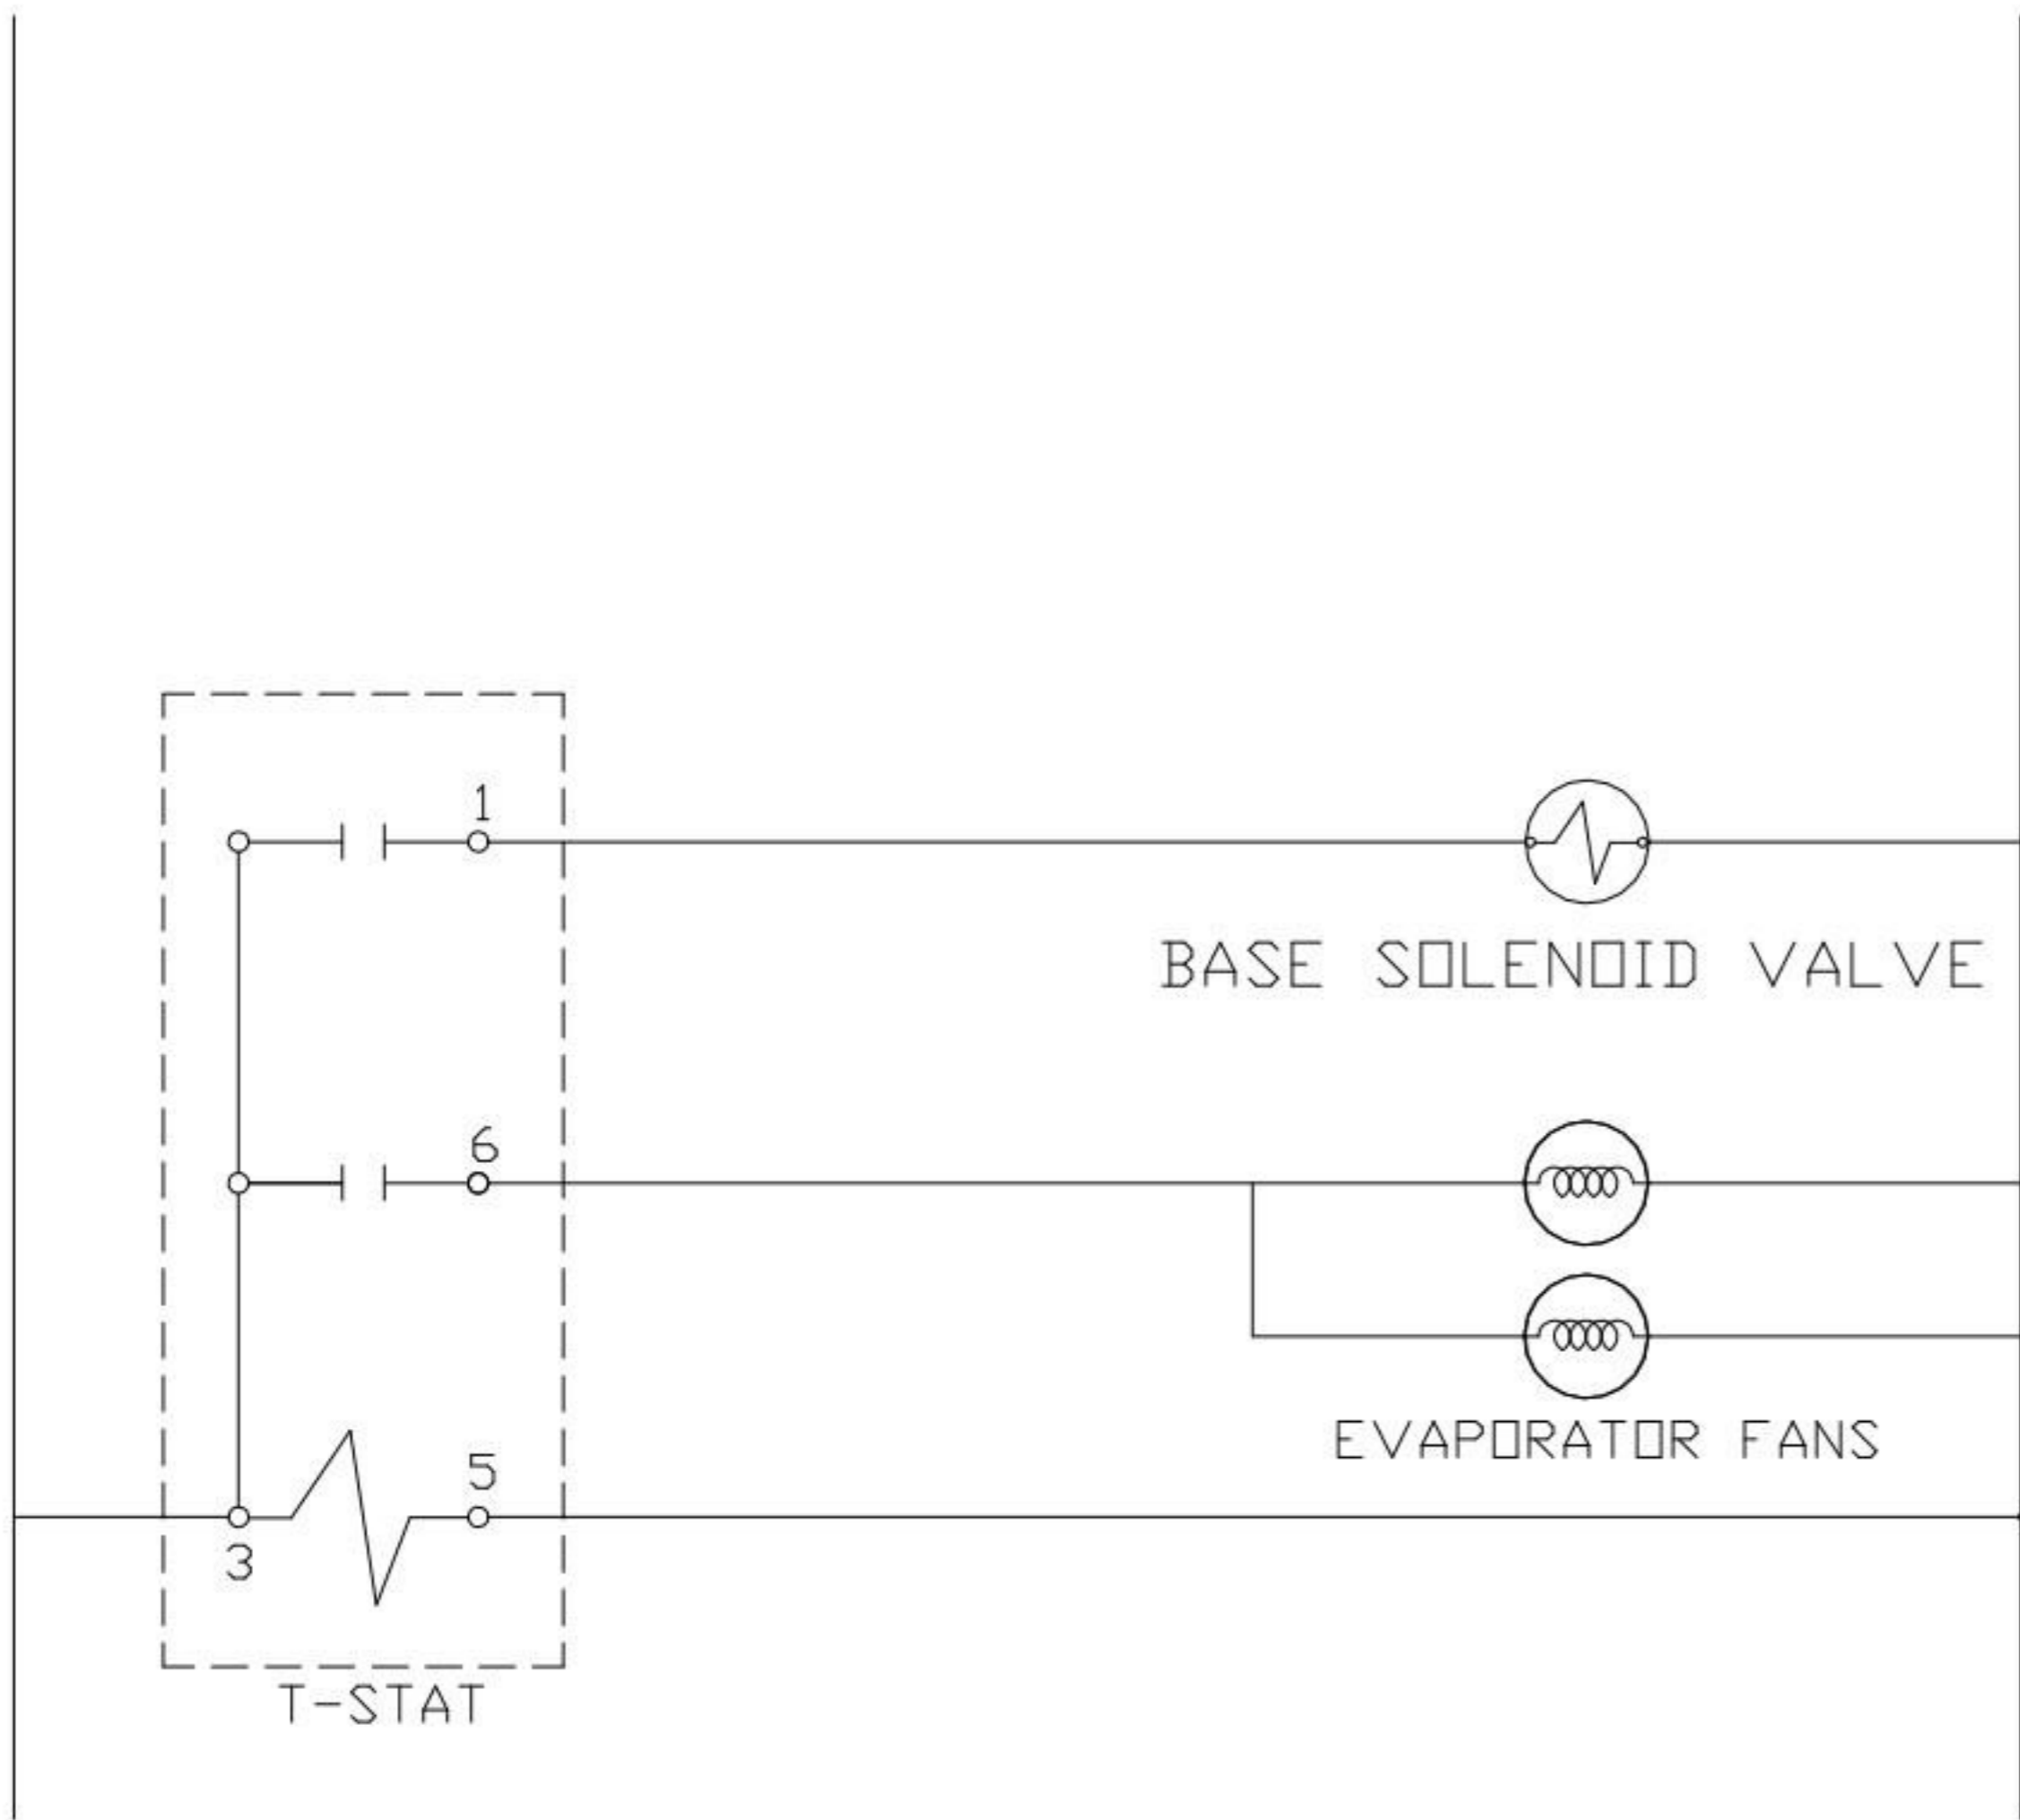

L1

N

G

BASE SOLENOID VALVE

EVAPORATOR FANS

REMOTE REFG BASE ONLY