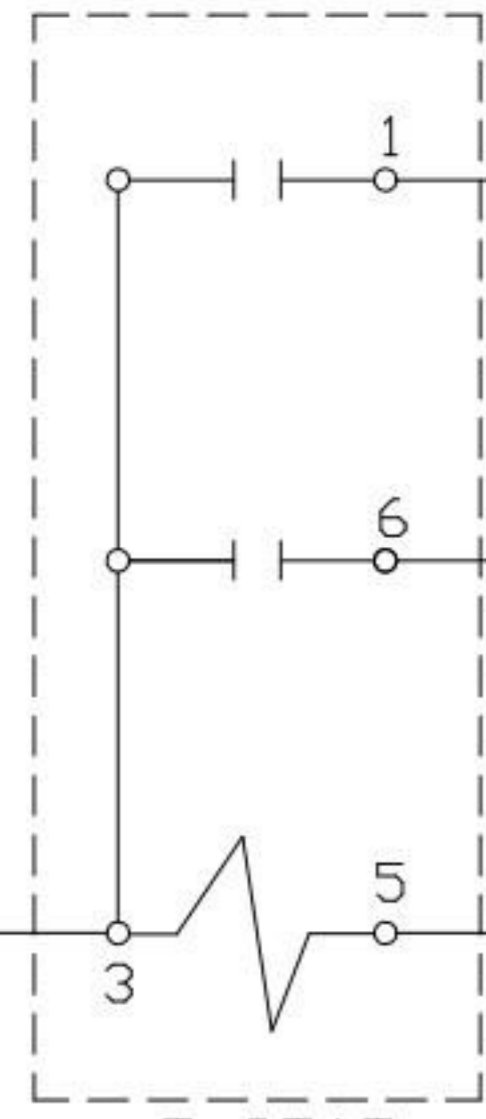

L1

N

G

BASE SOLENOID VALVE

EVAPORATOR FANS

REMOTE REFG BASE ONLY