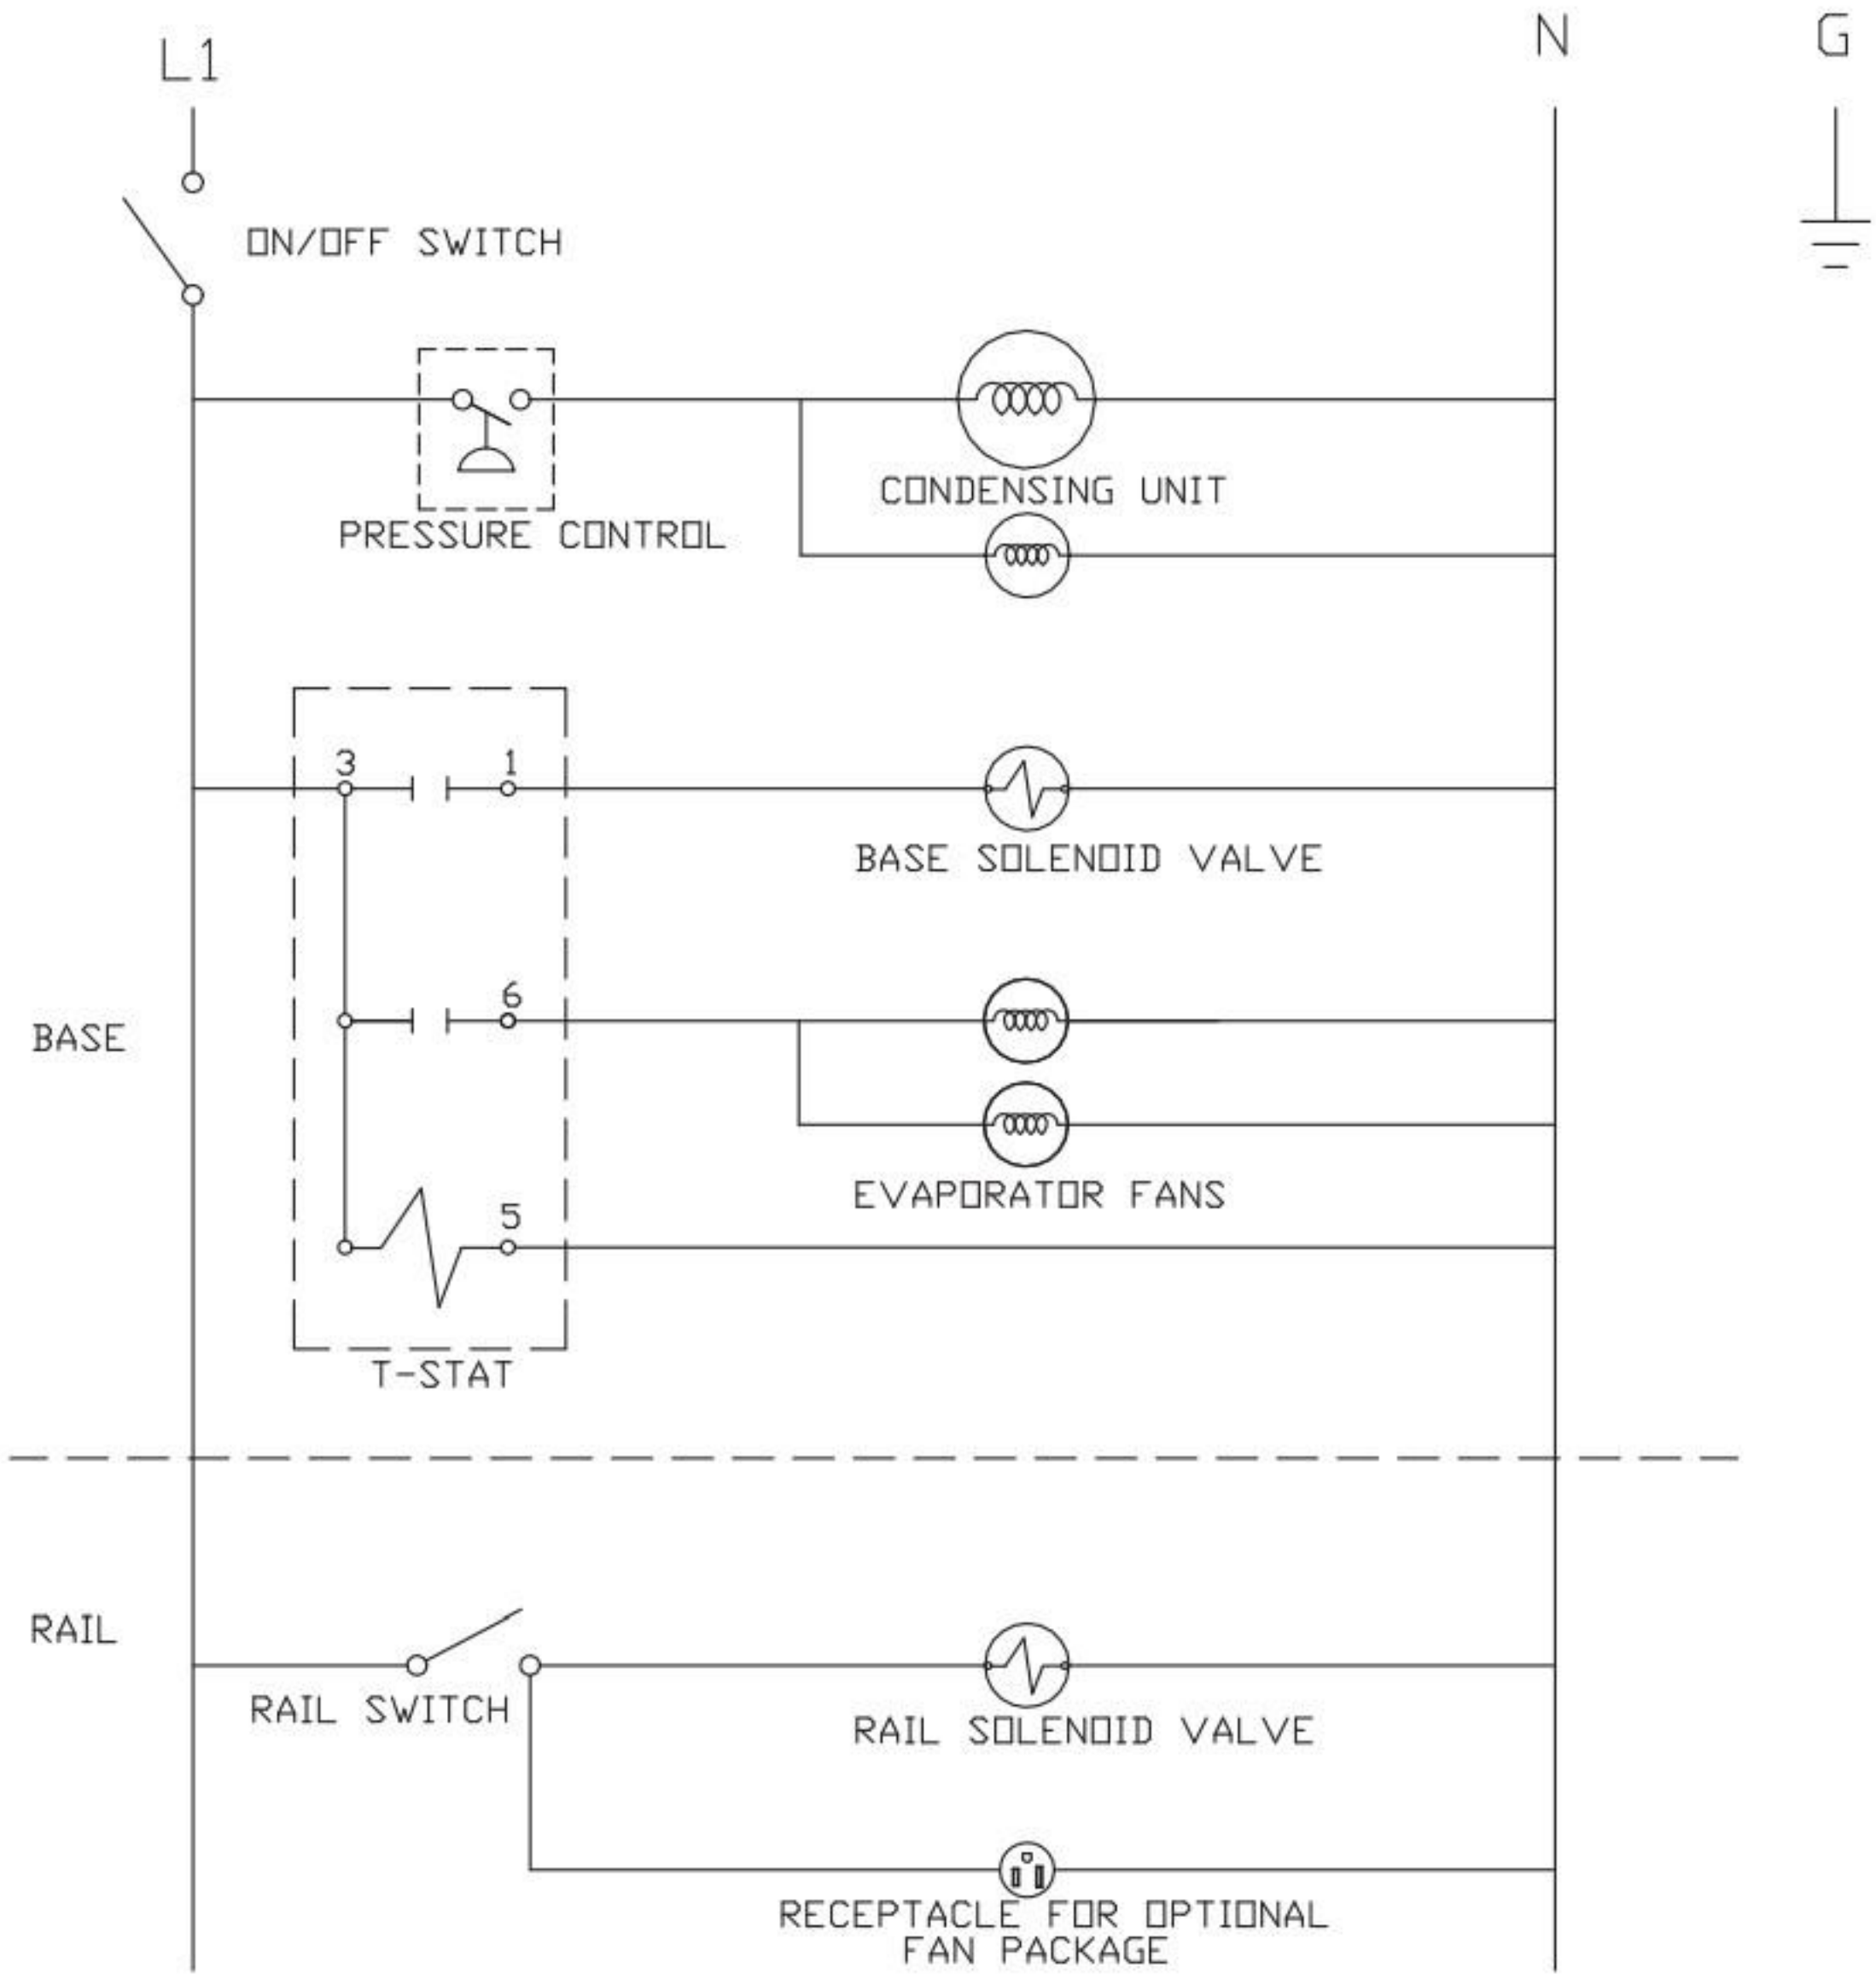

REMOTE FREEZER BASE

L1

N

G

BASE SOLENOID VALVE

EVAPORATOR FANS

REMOTE REFG BASE ONLY