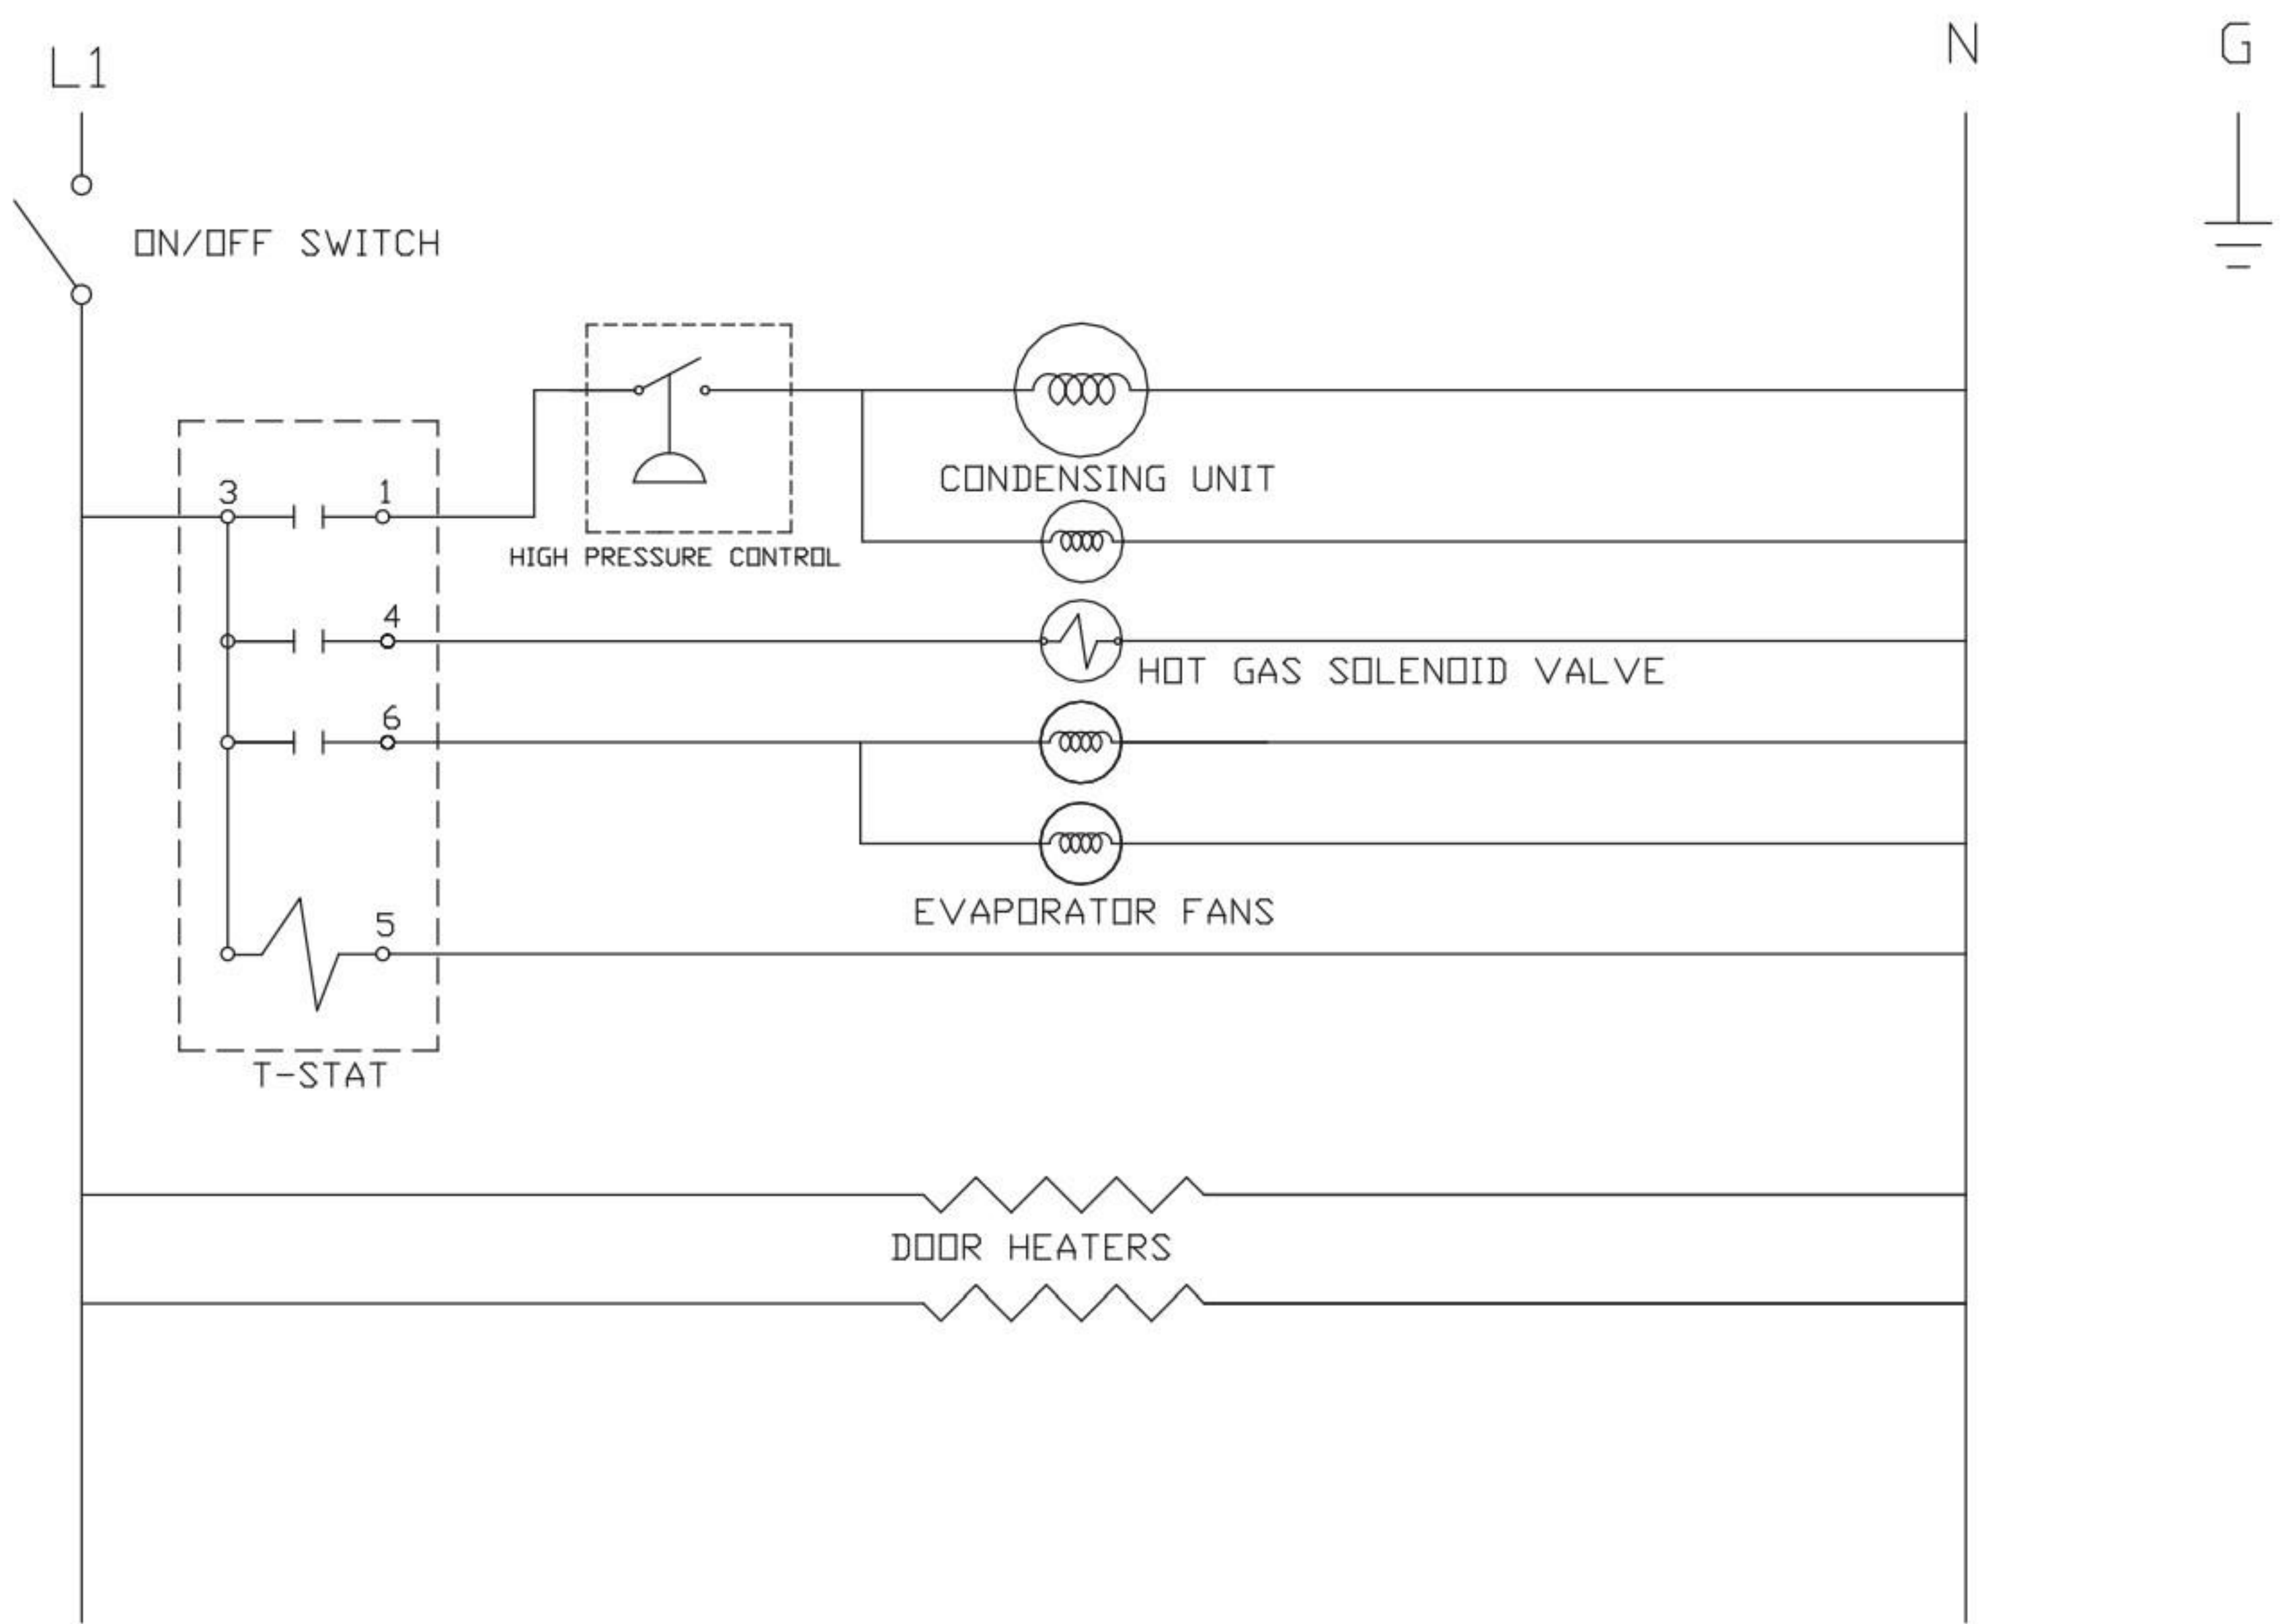

REMOTE FREEZER BASE

L1

N

G

BASE SOLENOID VALVE

EVAPORATOR FANS

REMOTE REFG BASE ONLY