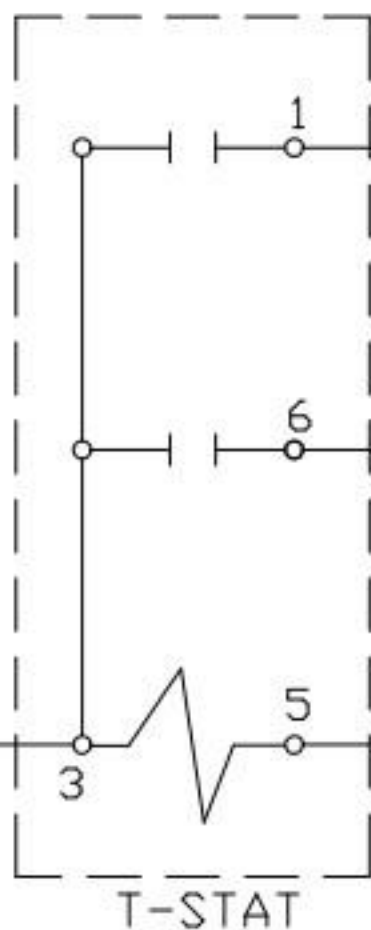

L1

N

BASE

EVAPORATOR FANS

RAIL

RAIL ON-OFF SWITCH

L1

N