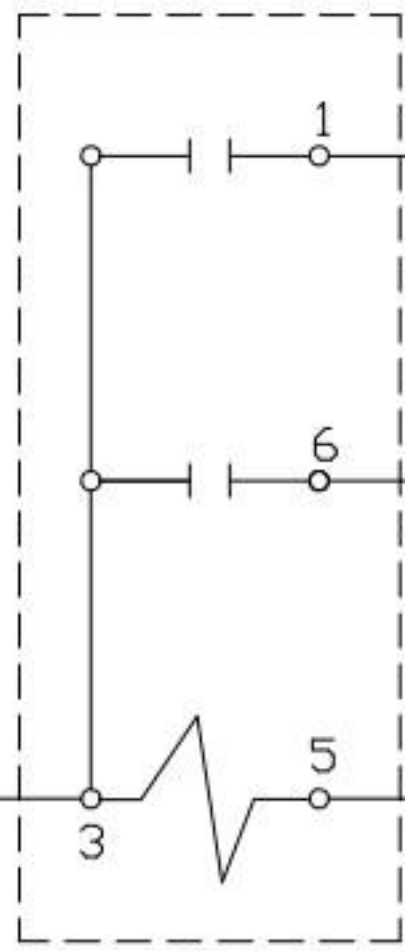

L1

N

G

BASE SOLENOID VALVE

EVAPORATOR FANS

REMOTE REFG BASE ONLY