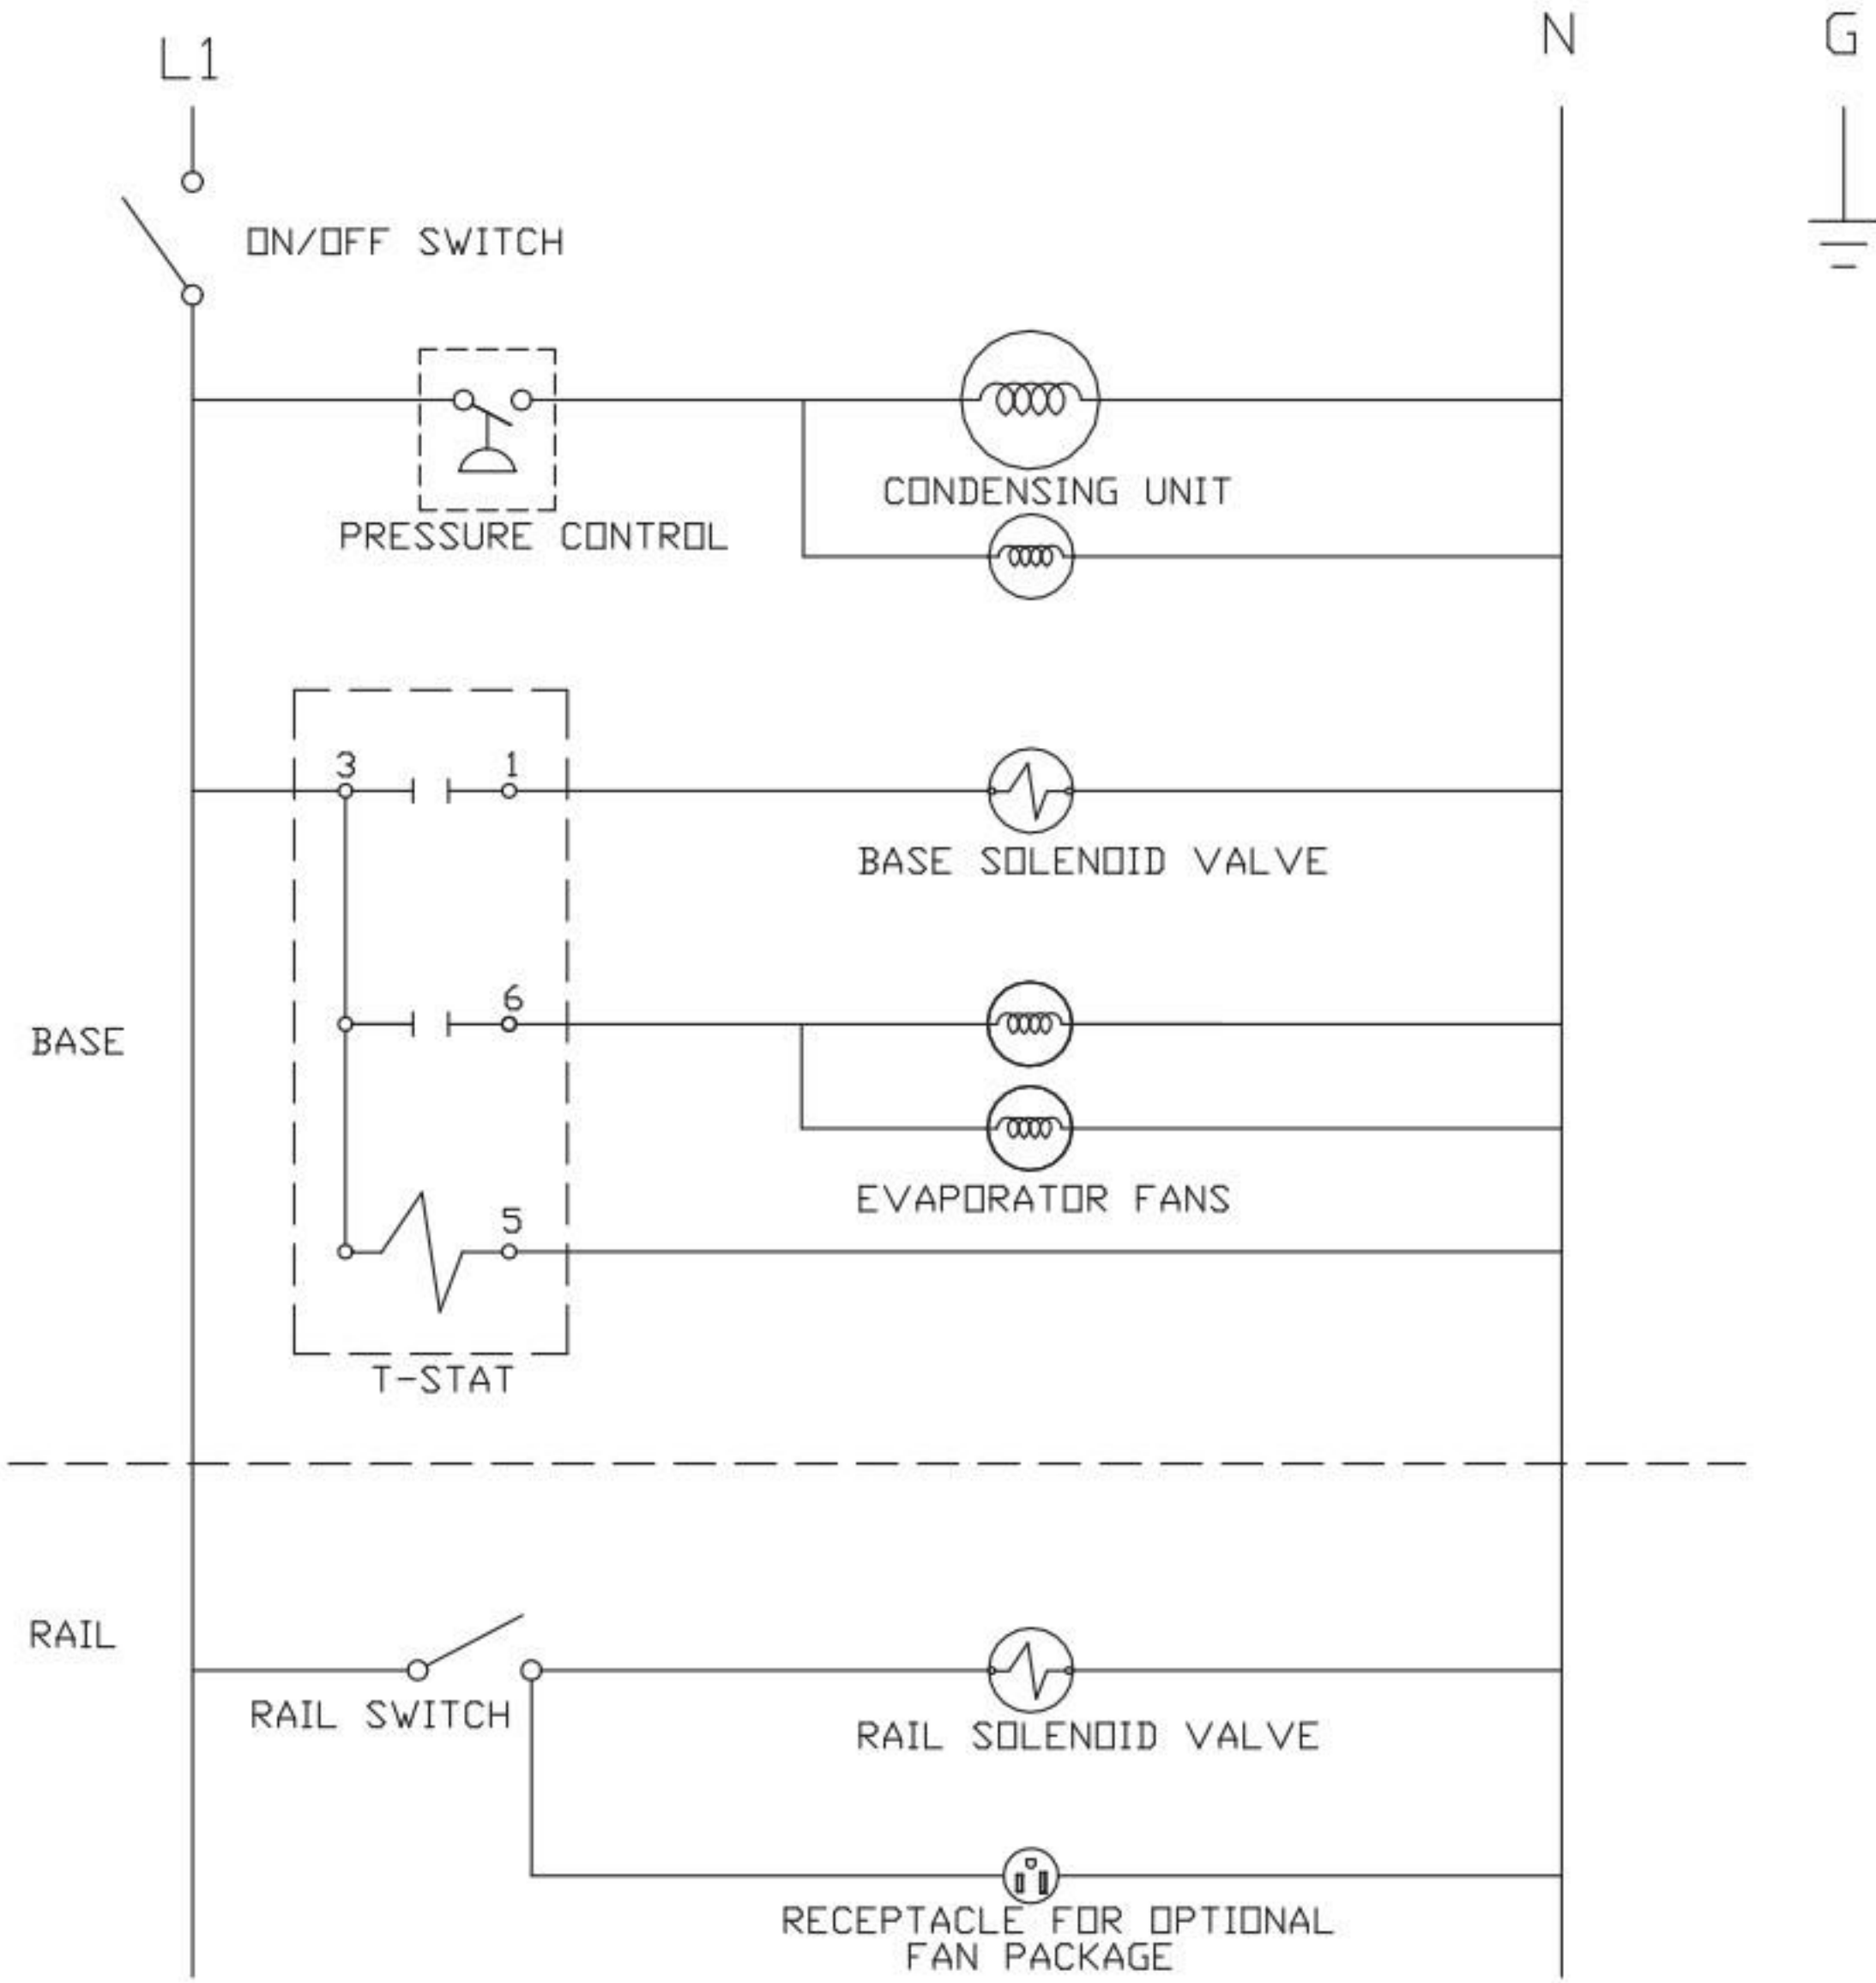

L1

N

BASE

EVAPORATOR FANS

RAIL

RAIL ON-OFF SWITCH

L1

N

G

BASE SOLENOID VALVE

EVAPORATOR FANS

REMOTE REFG BASE ONLY