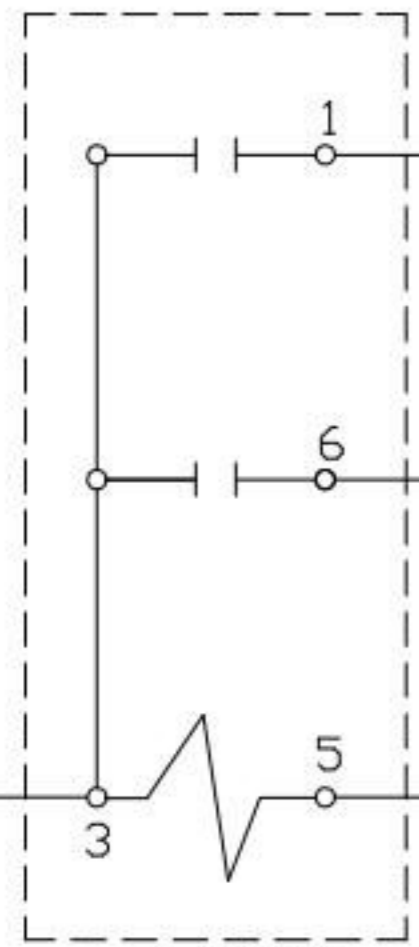

REMOTE FREEZER BASE

L1

N

G

BASE SOLENOID VALVE

EVAPORATOR FANS

REMOTE REFG BASE ONLY