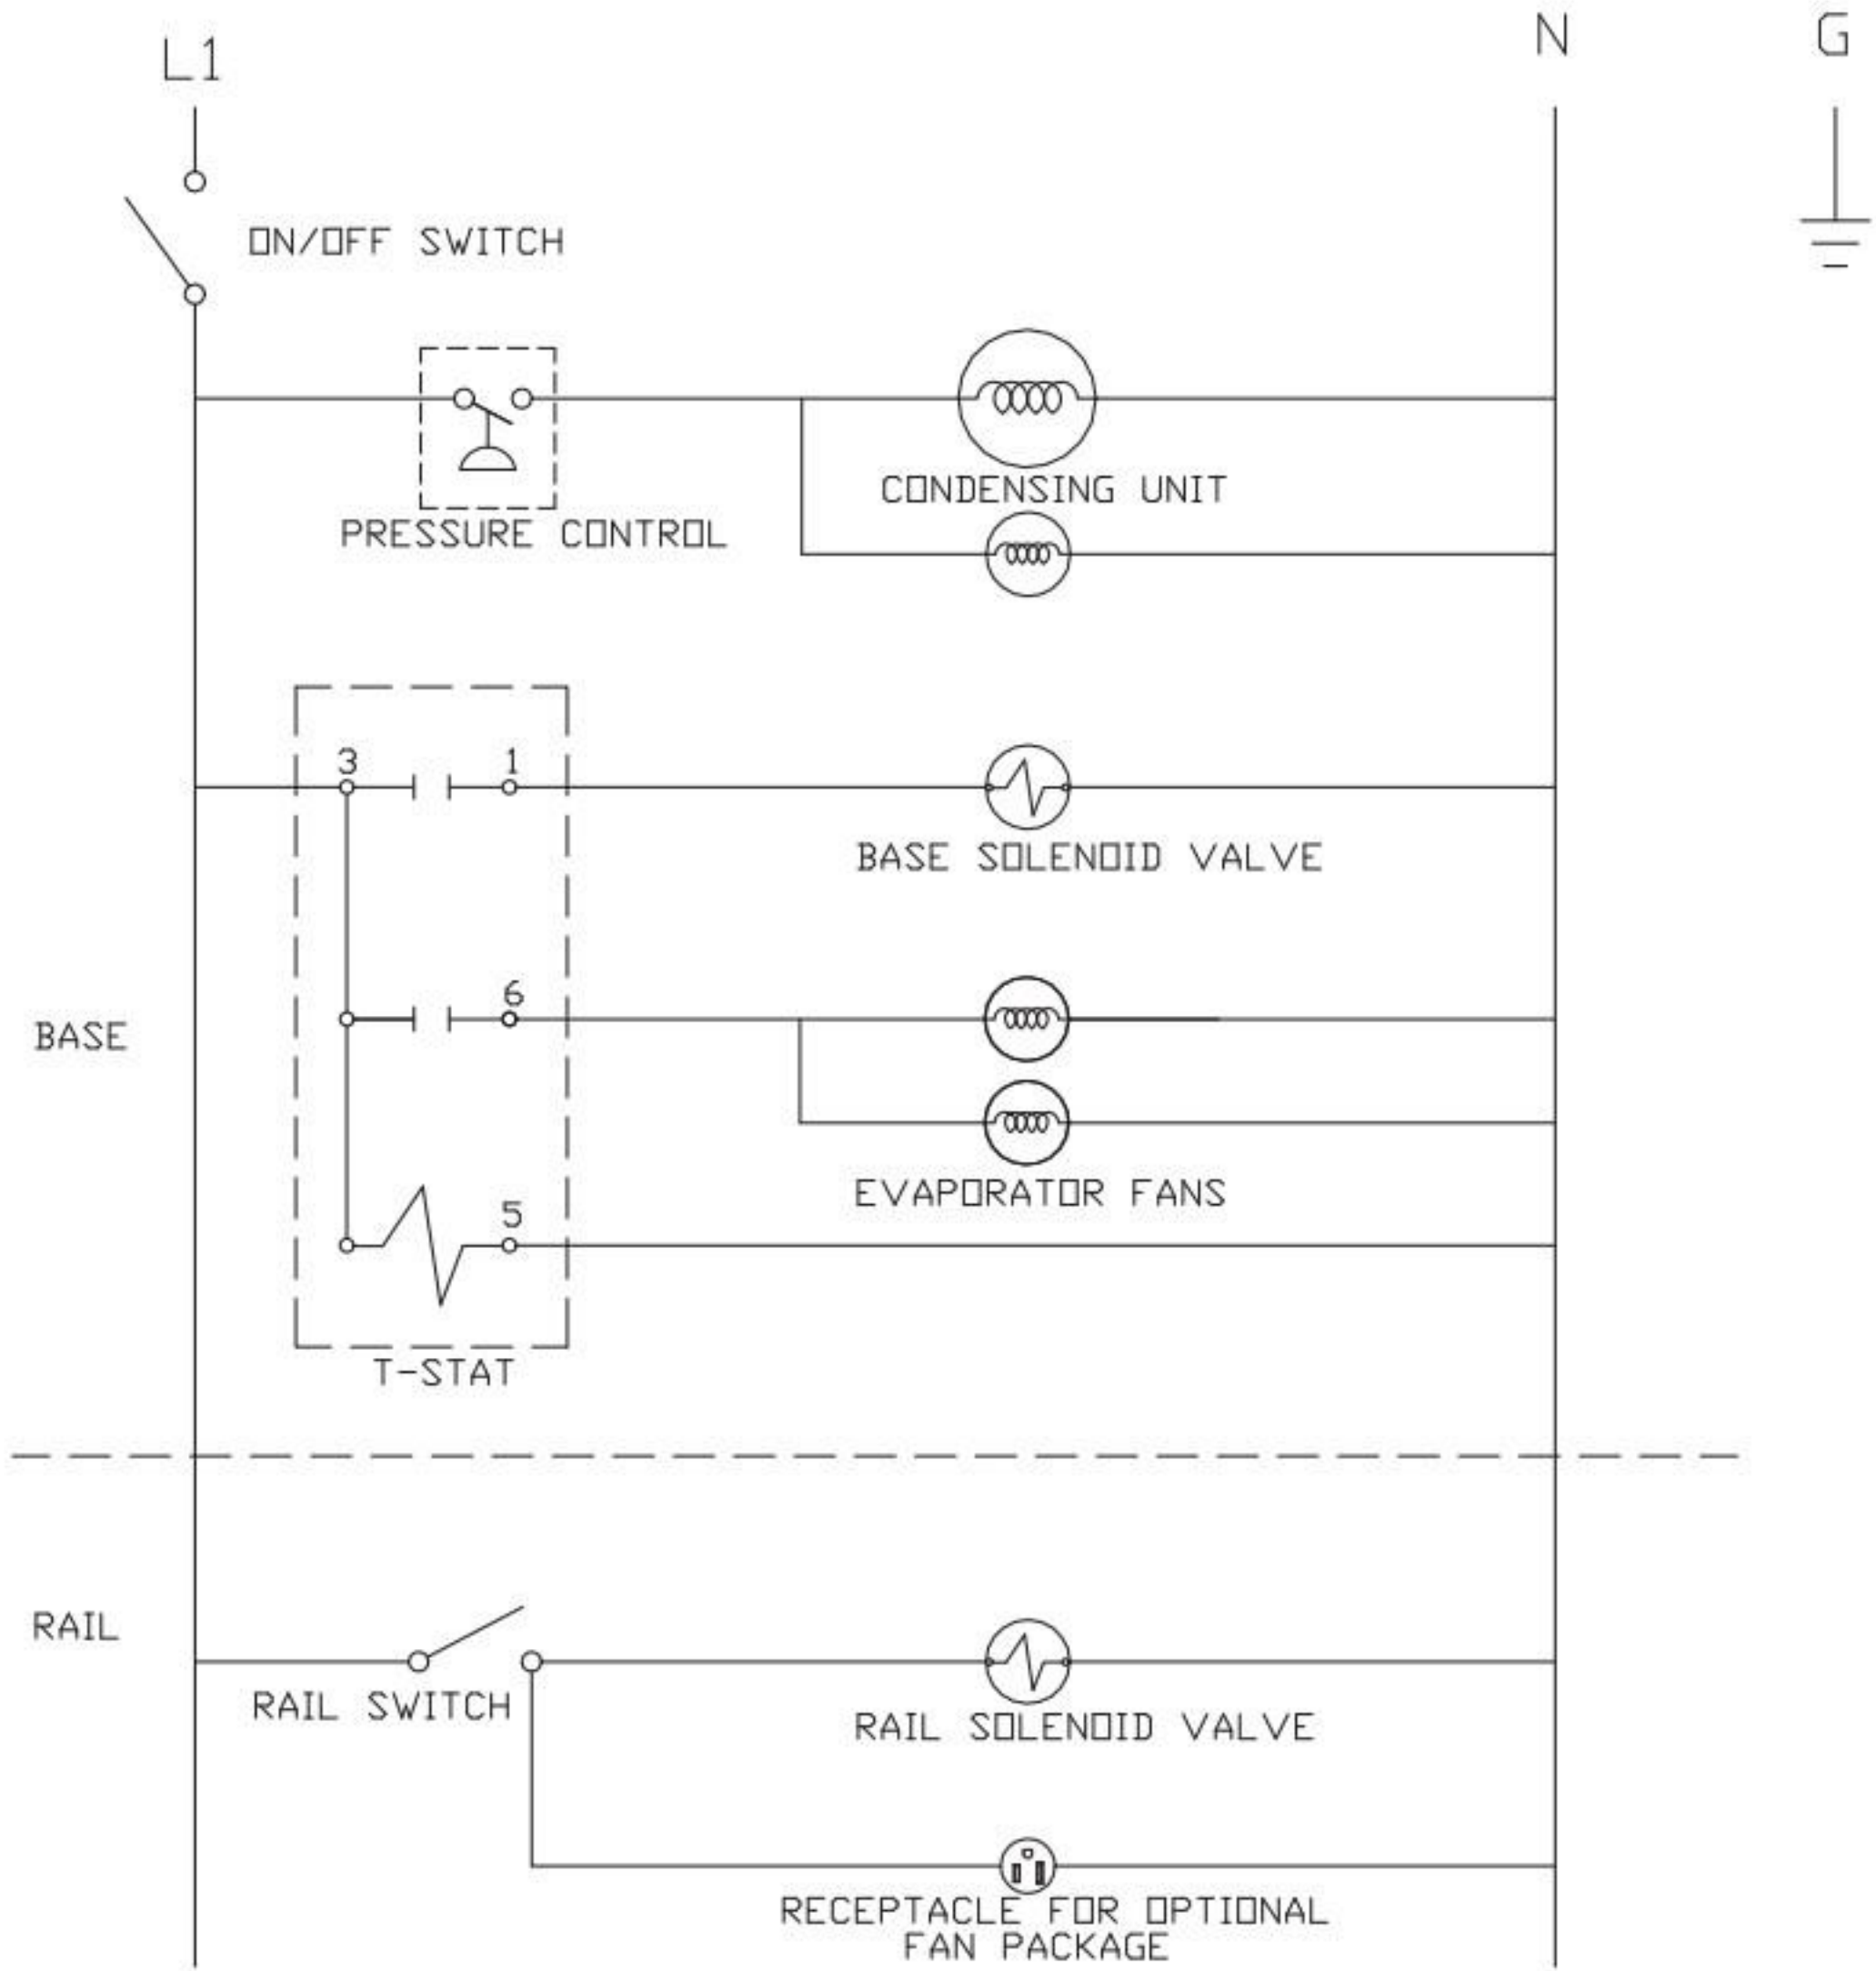

REMOTE FREEZER BASE

L1

N

G

BASE SOLENOID VALVE

EVAPORATOR FANS

REMOTE REFG BASE ONLY