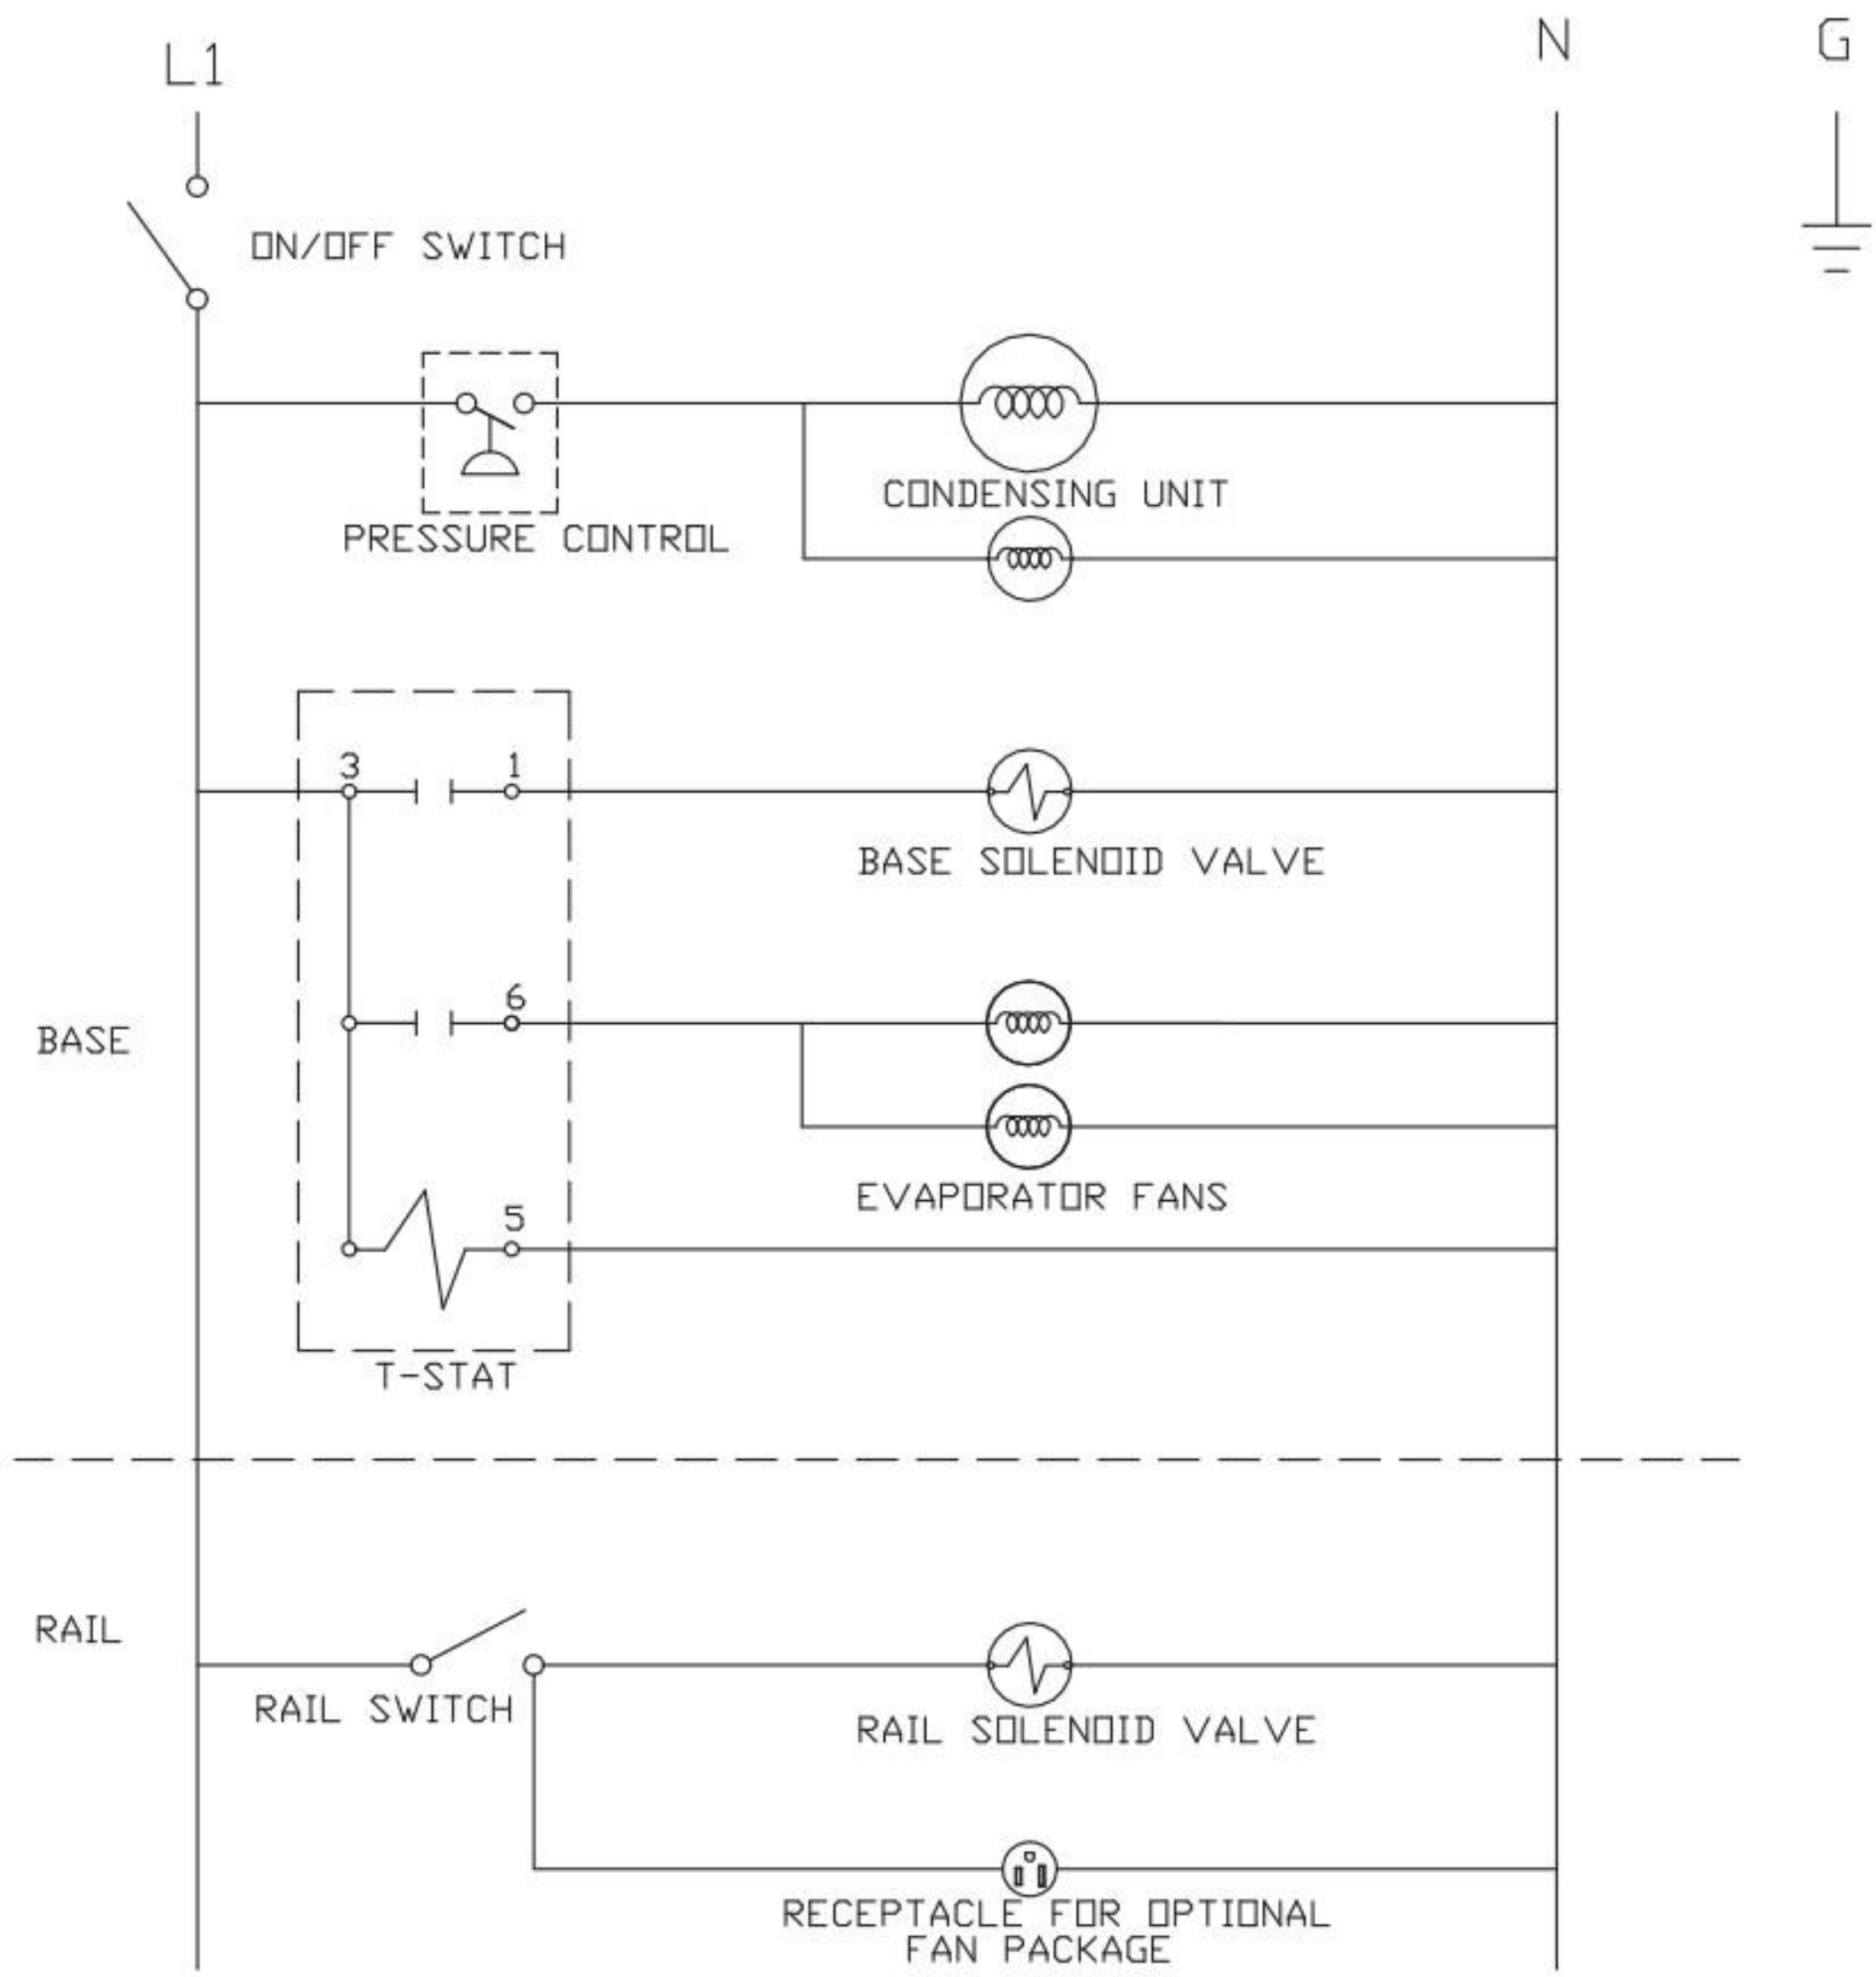

REMOTE FREEZER BASE

L1

N

G

BASE SOLENOID VALVE

EVAPORATOR FANS

REMOTE REFG BASE ONLY