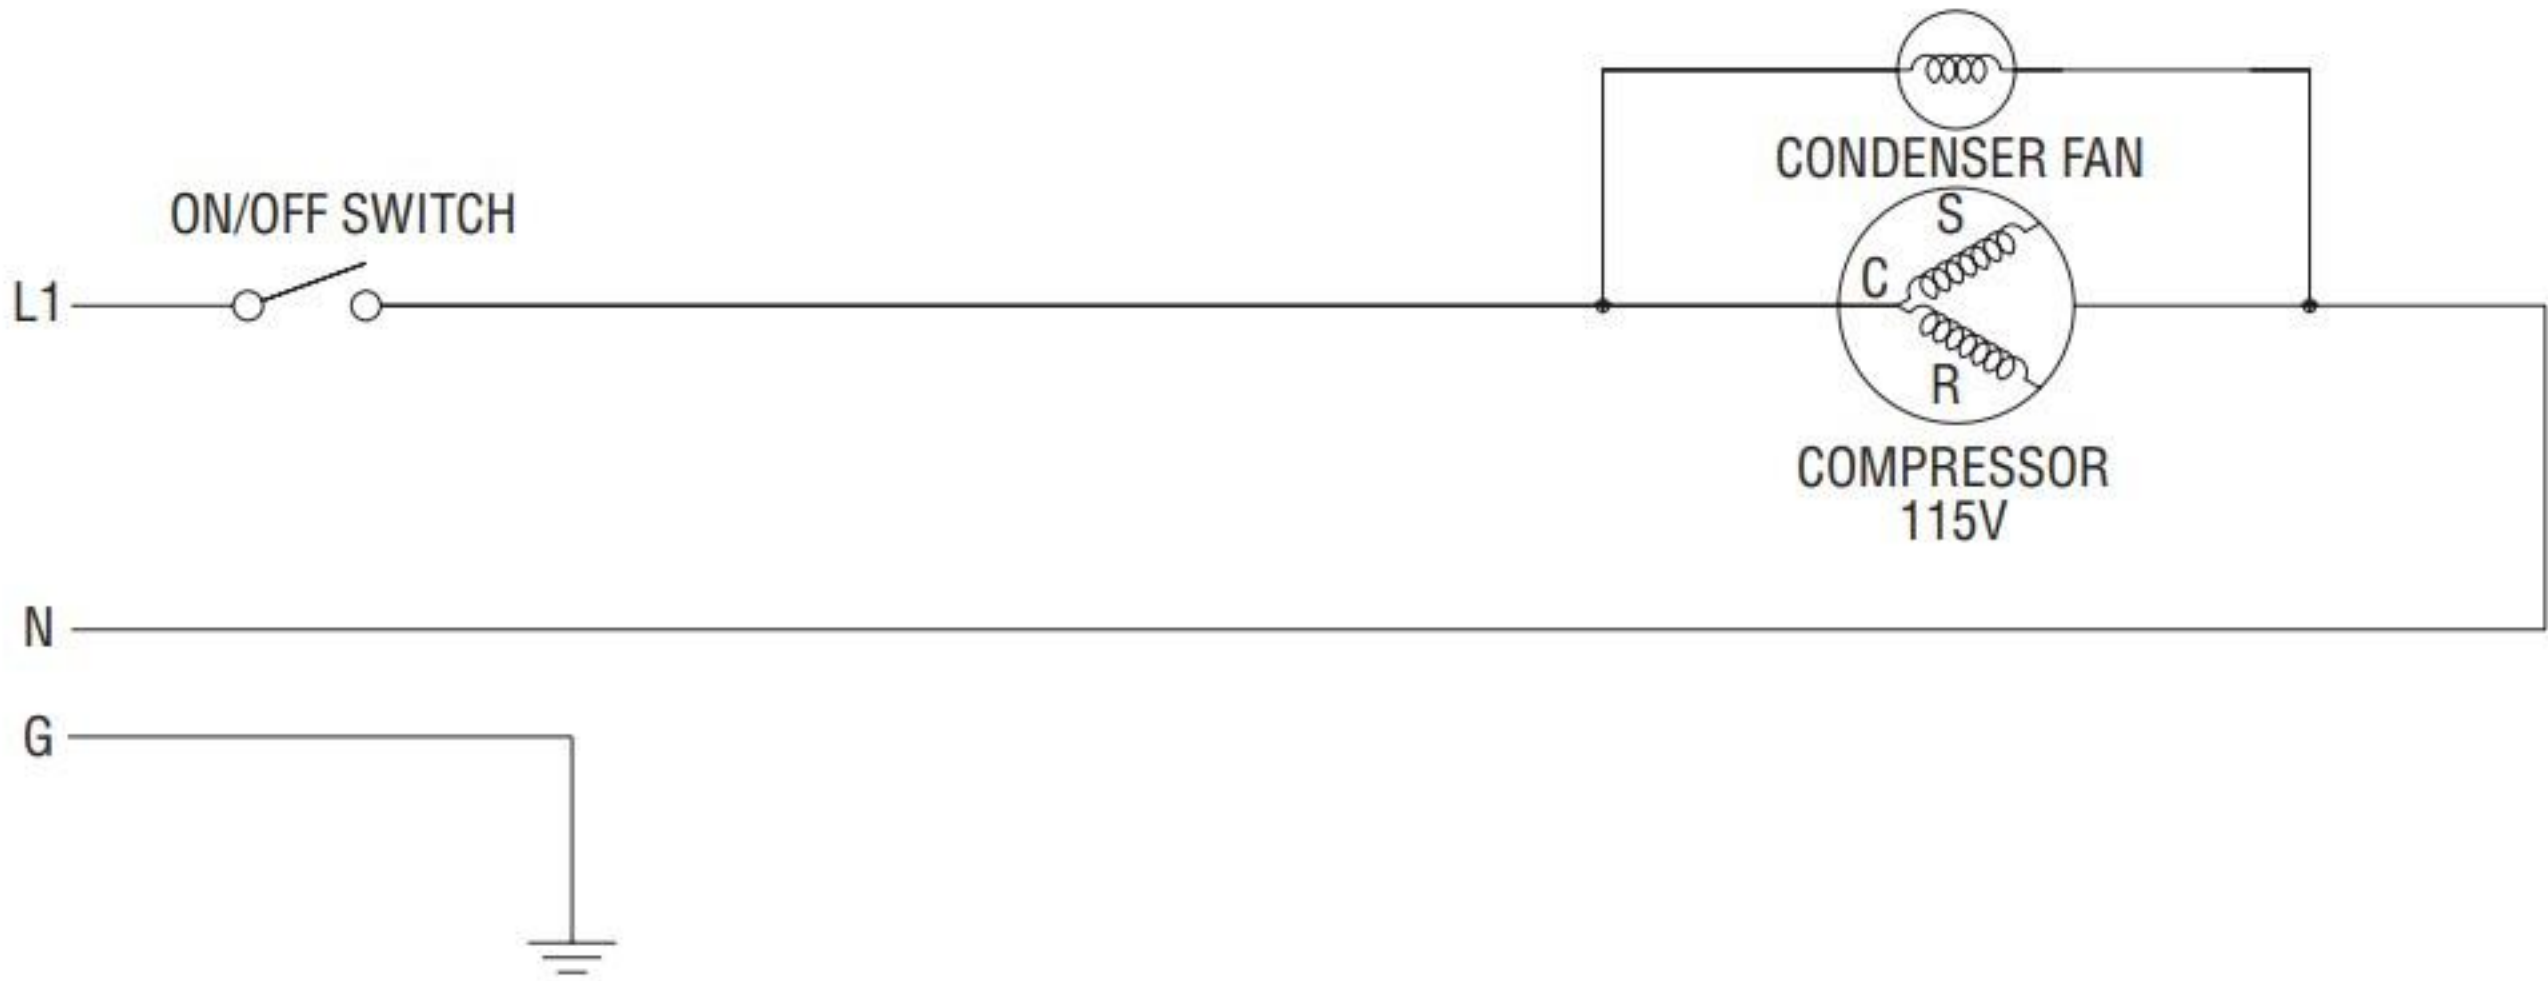

CORD SET
NEMA 5-15P

BREAKER

POWER
SWITCH

DUPLEX GFCI
RECEPTACLE

20A, 3-POLE SWITCH
(OPTIONAL)