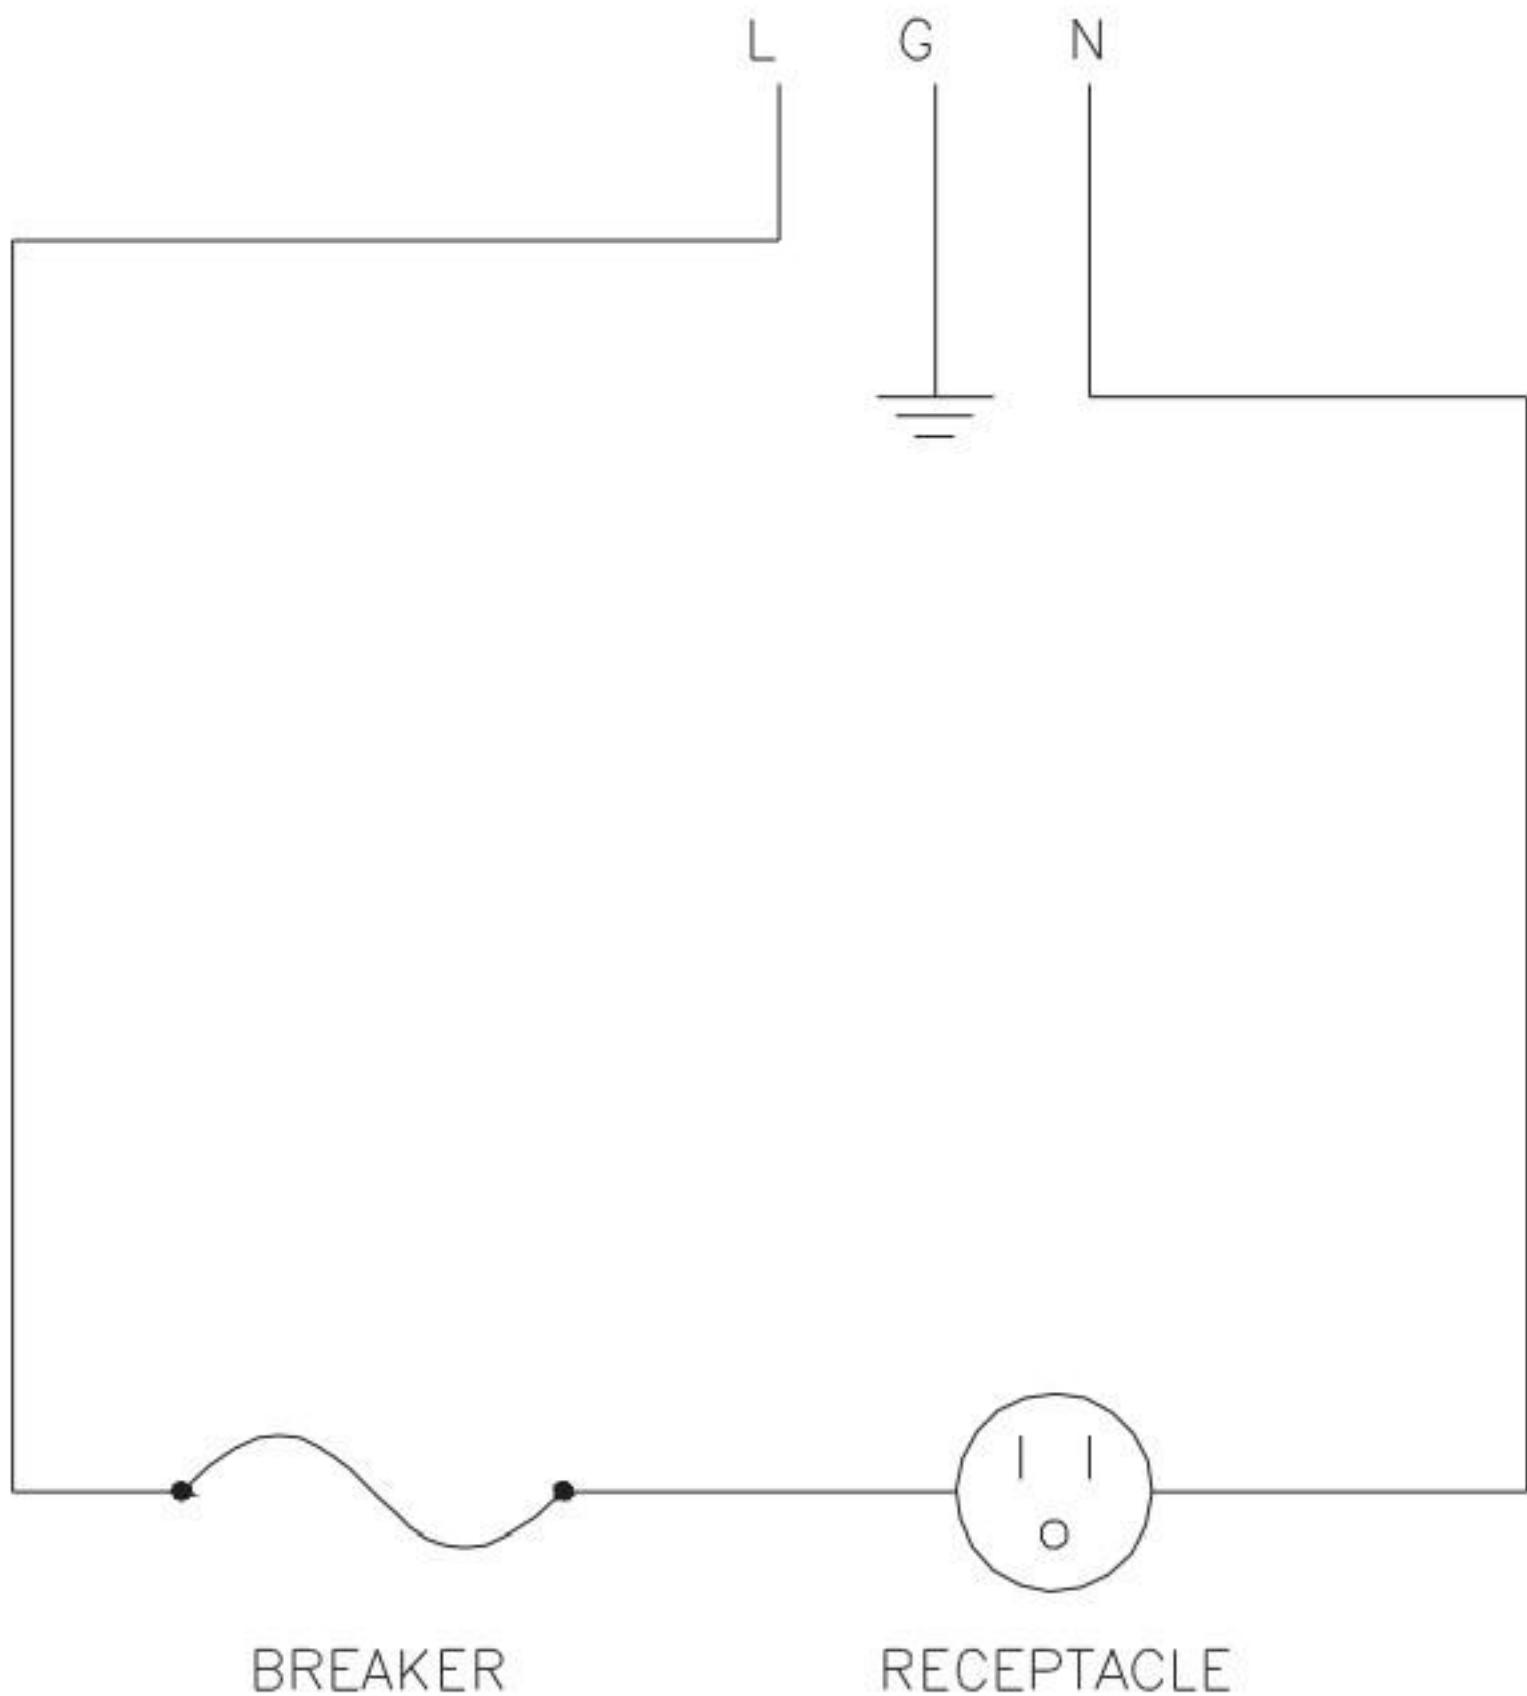

CORD SET
NEMA 5-15P

BREAKER

POWER
SWITCH

DUPLEX GFCI
RECEPTACLE

20A, 3-POLE SWITCH
(OPTIONAL)