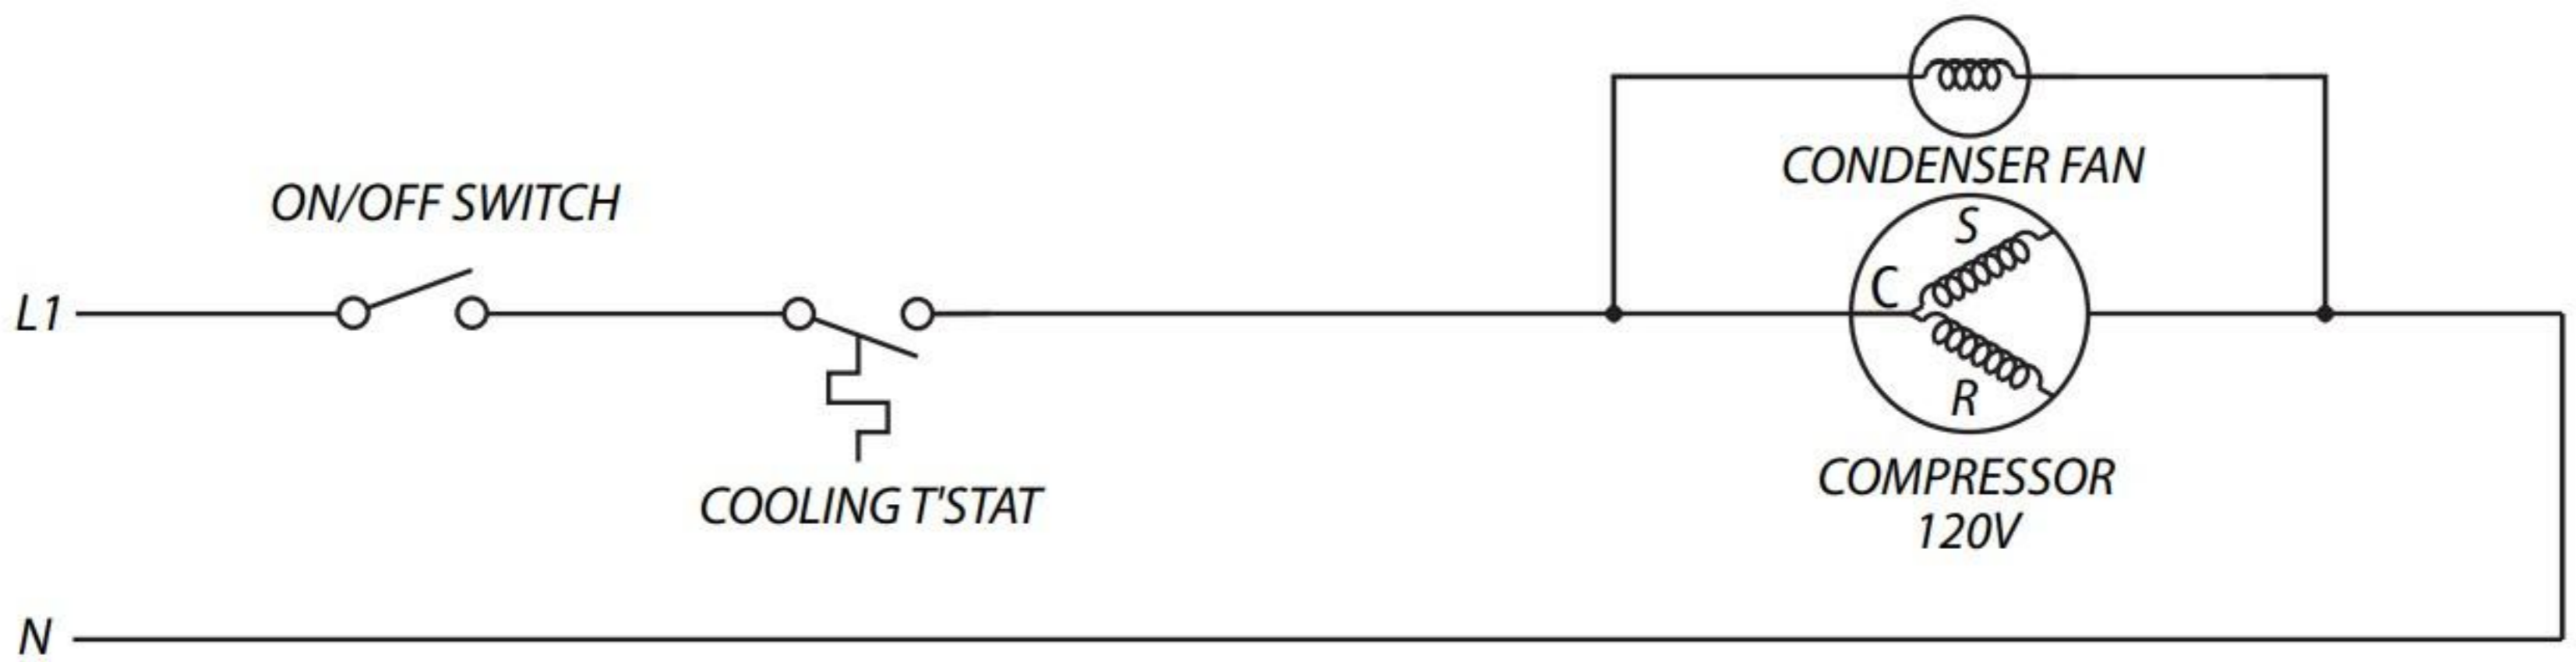

CORD SET
NEMA 5-15P

BREAKER

POWER
SWITCH

DUPLEX GFCI
RECEPTACLE

20A, 3-POLE SWITCH
(OPTIONAL)