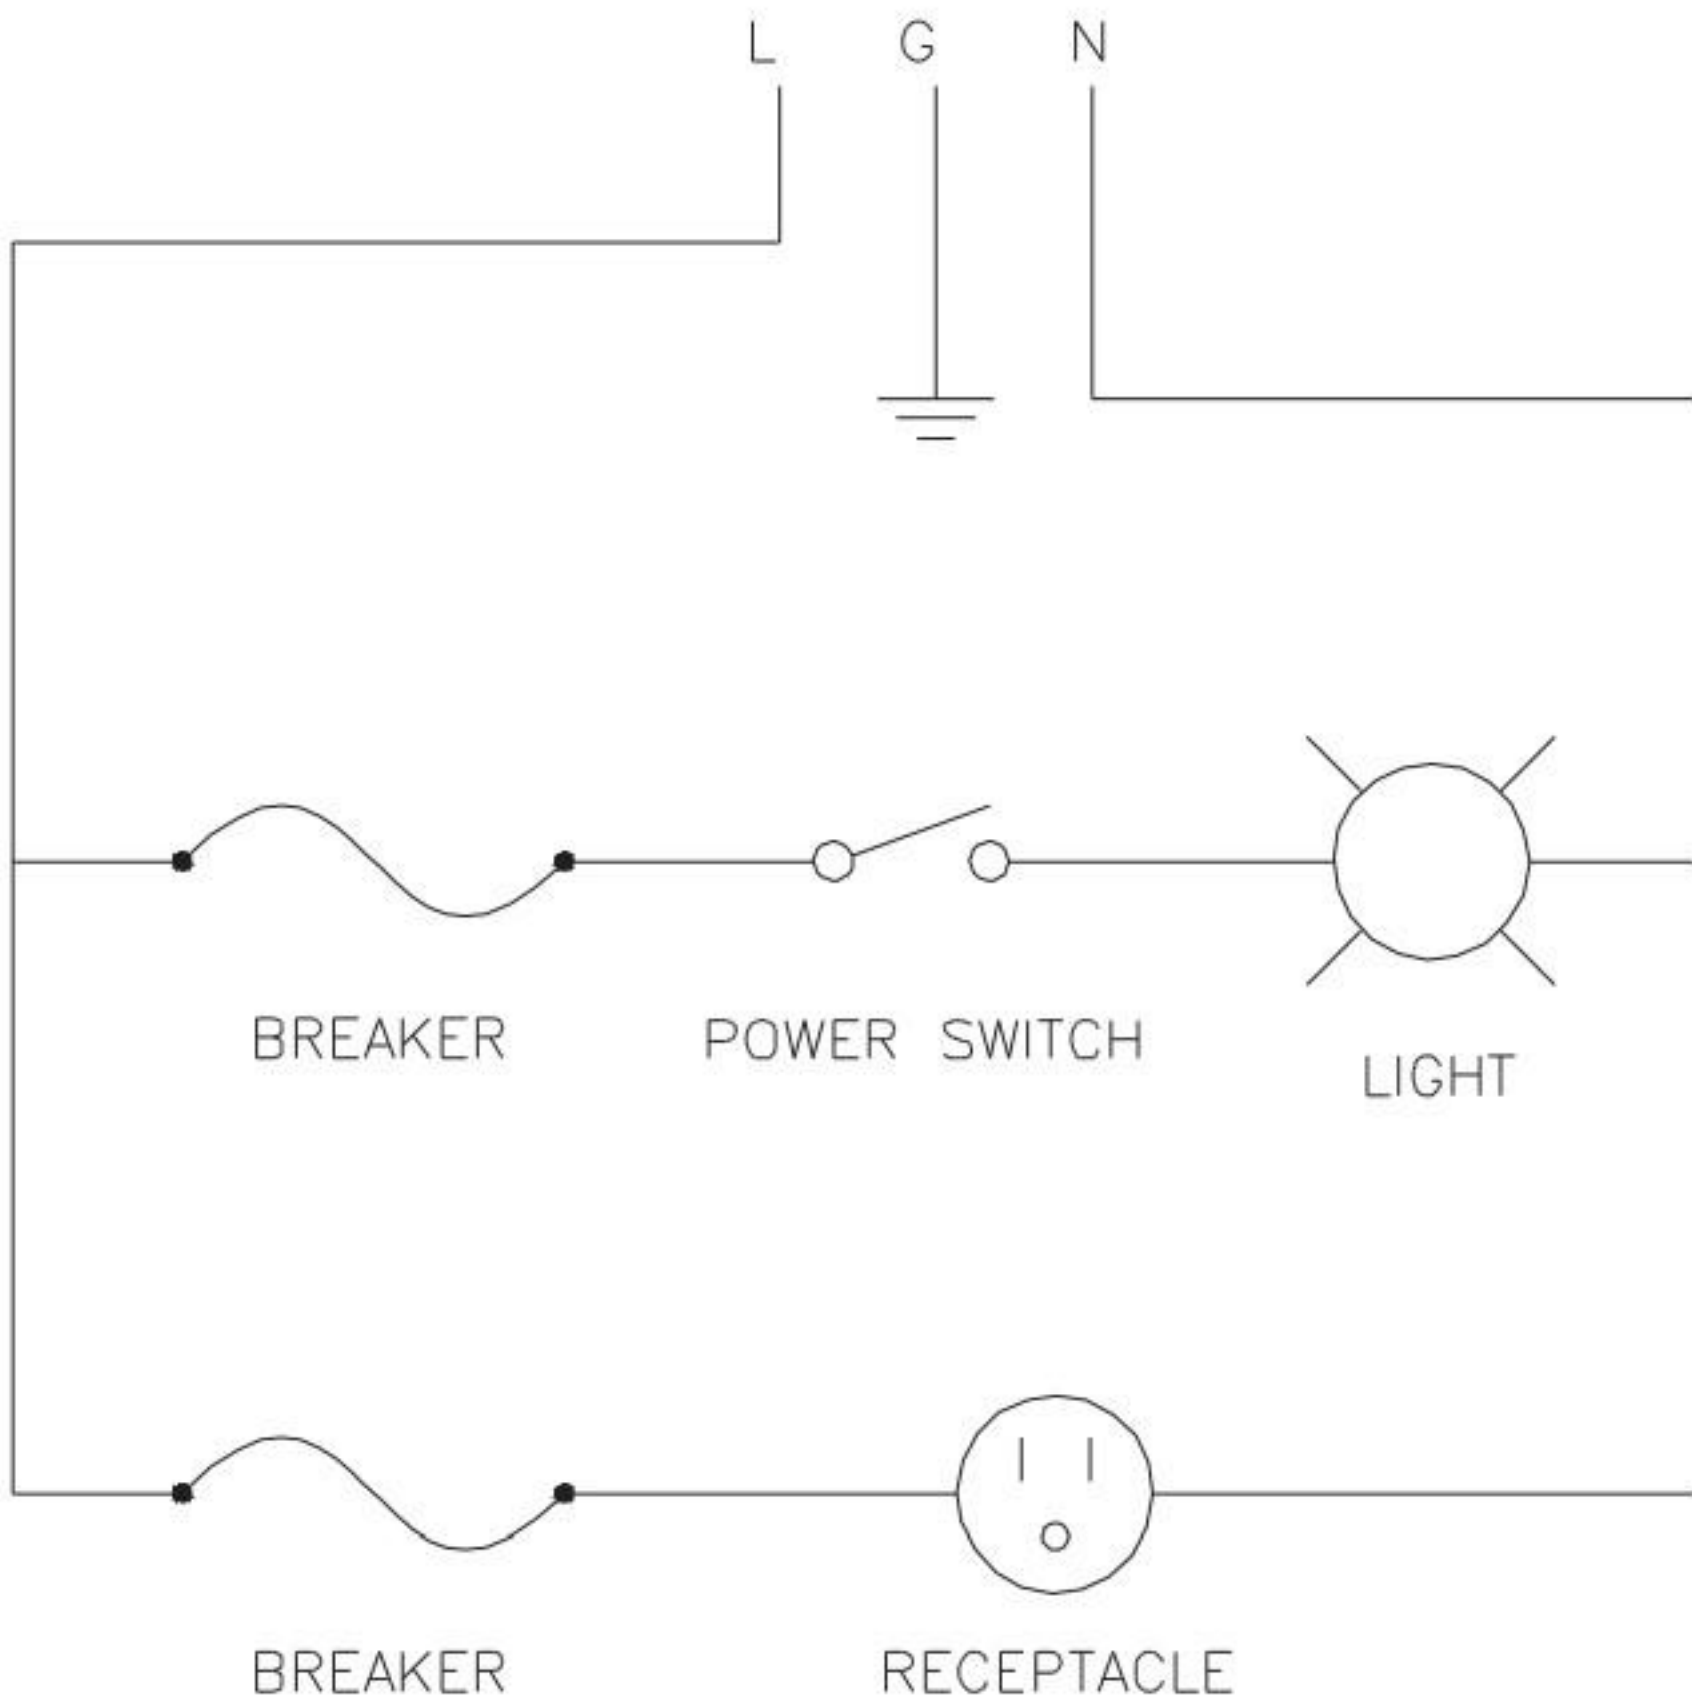

CORD SET
NEMA 5-15P

BREAKER

POWER
SWITCH

DUPLEX GFCI
RECEPTACLE

20A, 3-POLE SWITCH
(OPTIONAL)