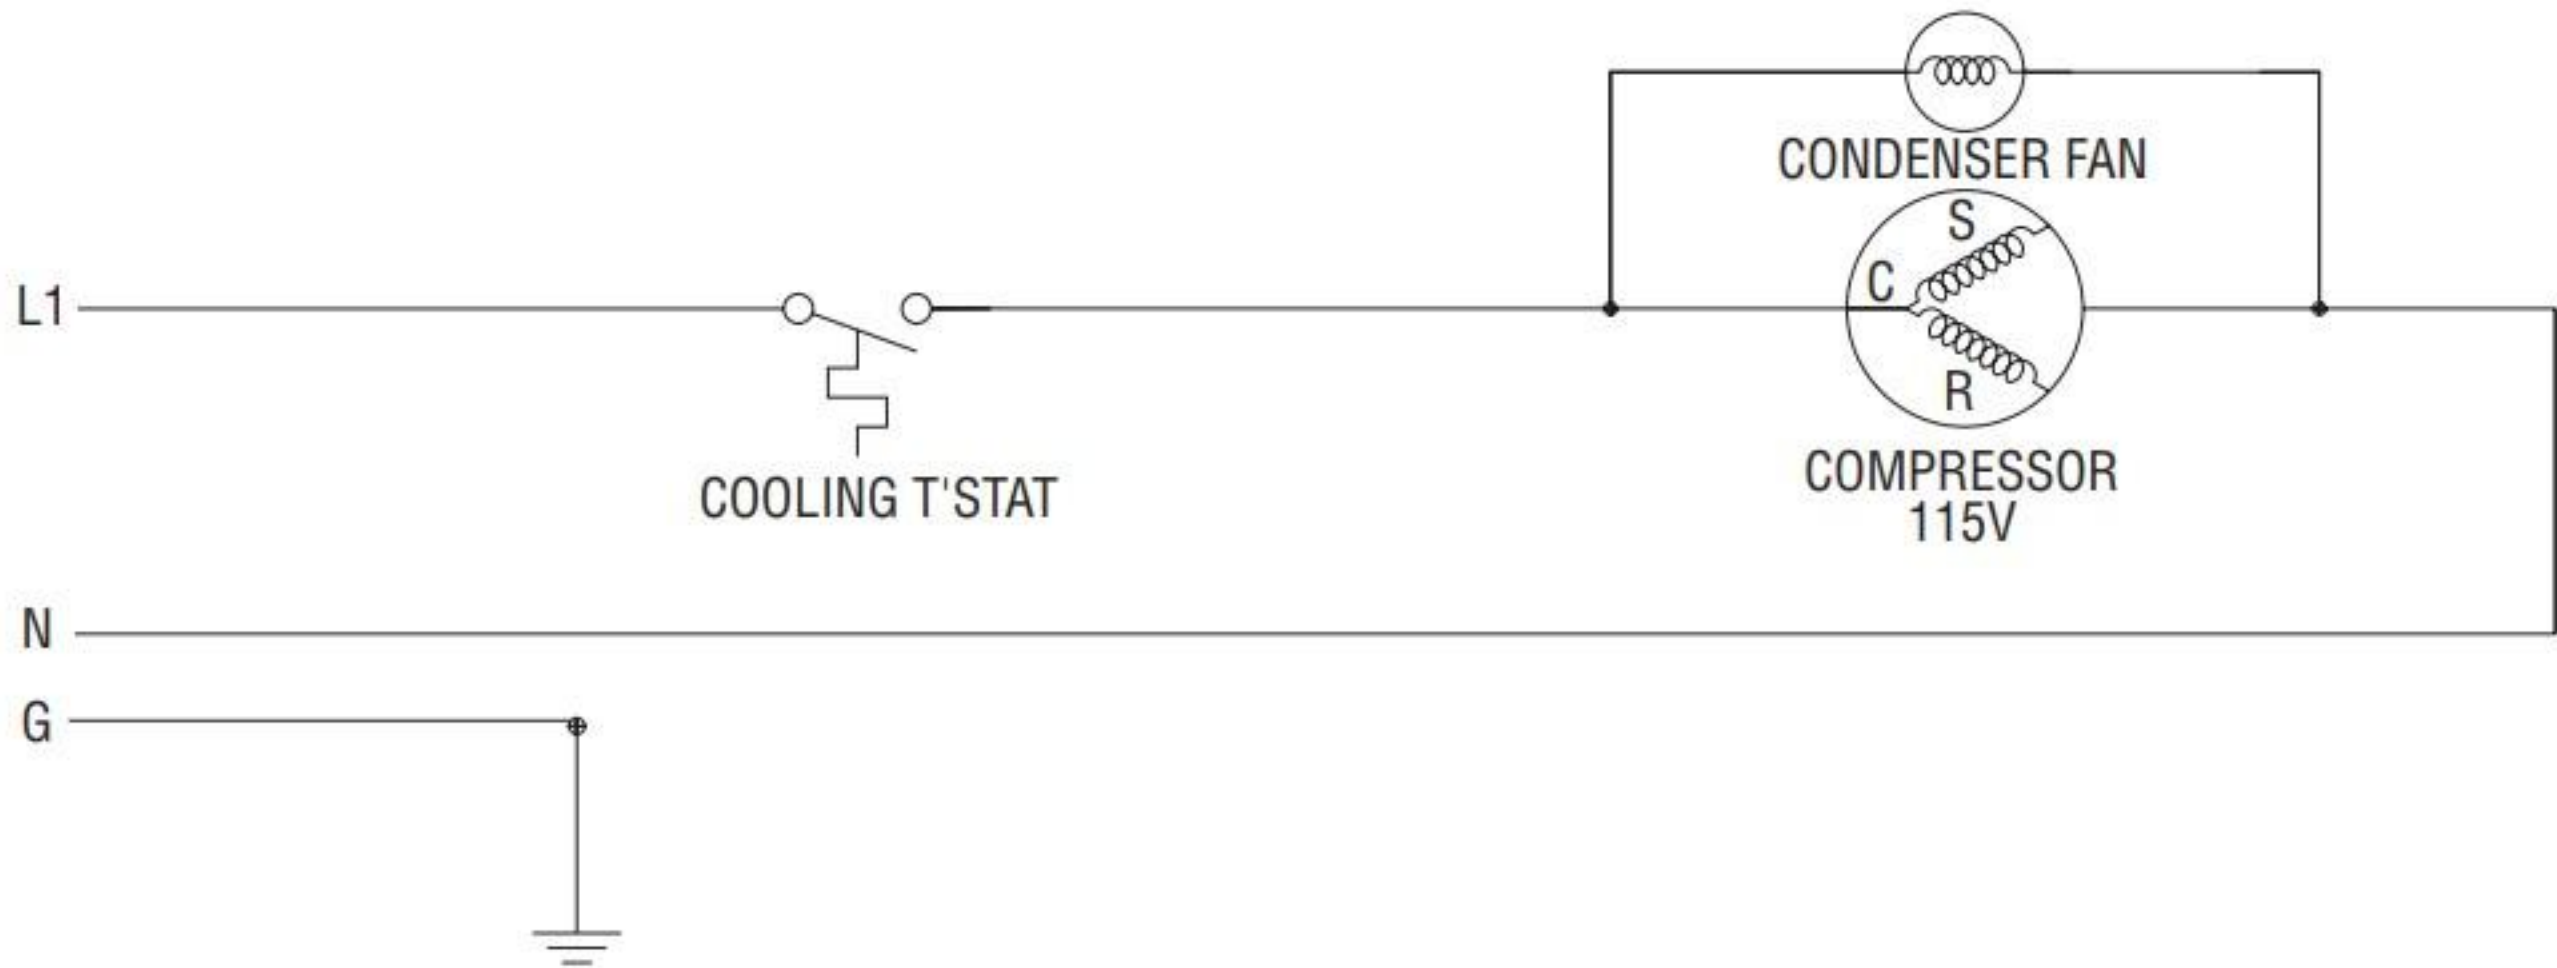

CORD SET
NEMA 5-15P

BREAKER

POWER
SWITCH

DUPLEX GFCI
RECEPTACLE

20A, 3-POLE SWITCH
(OPTIONAL)