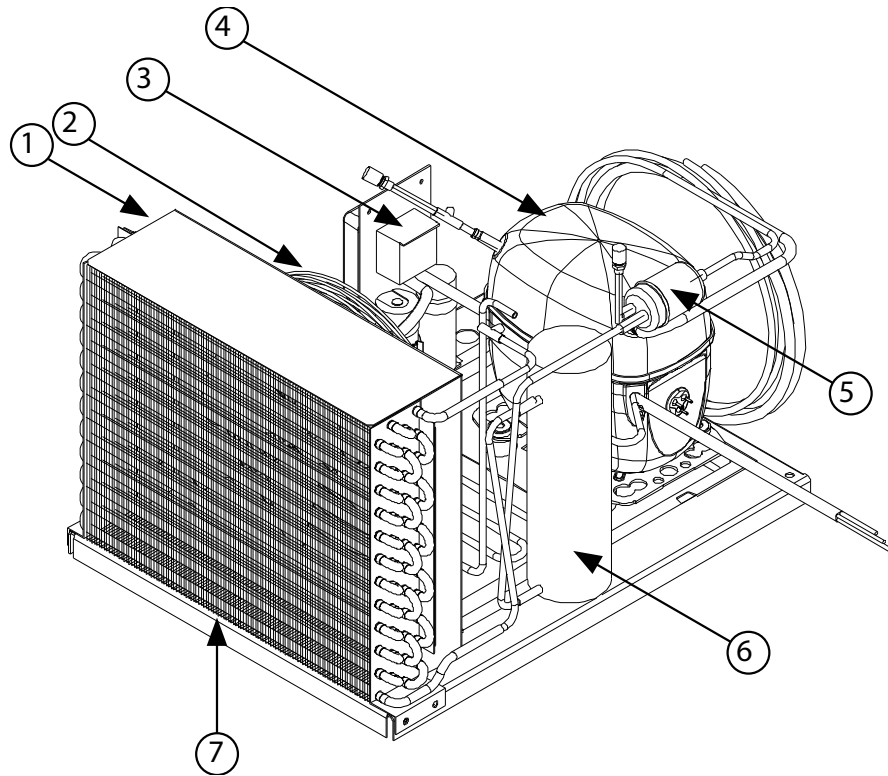

1/2 HP Condensing Unit - Common Components

Key	Description	Part #
	Condensing Unit Assembly, ASM-36, 1/2 H.P.	000-BN5-0035
1	Shroud, 1/2 HP condenser coil	026-C58-0031
2	Blade, fan 9.00", 5 pedal	3516554
3	Guard, fan, condenser, upright	2160019
4	Motor, fan, 16W, 115V	2162716
5	Capacitor, start, assembly	3516462
6	Compressor, SC12MLX, 115V/60Hz	3527026
7	High pressure switch	3516331
8	Filter dryer, (2) inlet, .25"	3516322
9	Receiver, used on models built after 9-9-15	3516659
	Receiver, used on models built before 9-9-15	3516459
10	Pan, condensate	075-231-0031
11	Coil, 1/2 HP condensing	3516455
	Control Assembly, ASM-36	000-CZ0-0032

3/4 HP Condensing Unit - Common Components

Key	Description	Part #	Note
	Condensing Unit Assembly, ASM-48, 3/4 H.P.	000-BN5-0036	
1	Shroud, 3/4 HP condenser coil	026-C58-0032	
2	Guard, fan, condenser, upright	2160019	
3	Capacitor, start, run, assembly	3516442	
4	Compressor, SC18MLX, 115V/60Hz	3527021	
5	Filter dryer, (2) inlet, .25"	3516322	
6	Tank, receiver	3516657	[A]
7	Coil, condenser, 3/4 HP	3516456	
	Pan, condensate	075-231-0031	
	Blade, fan 25°, 10", CW, upright	3516433	
	Motor, fan, 16W, 115V	2162716	
	Control Assembly, ASM-48	000-CZ0-0033	