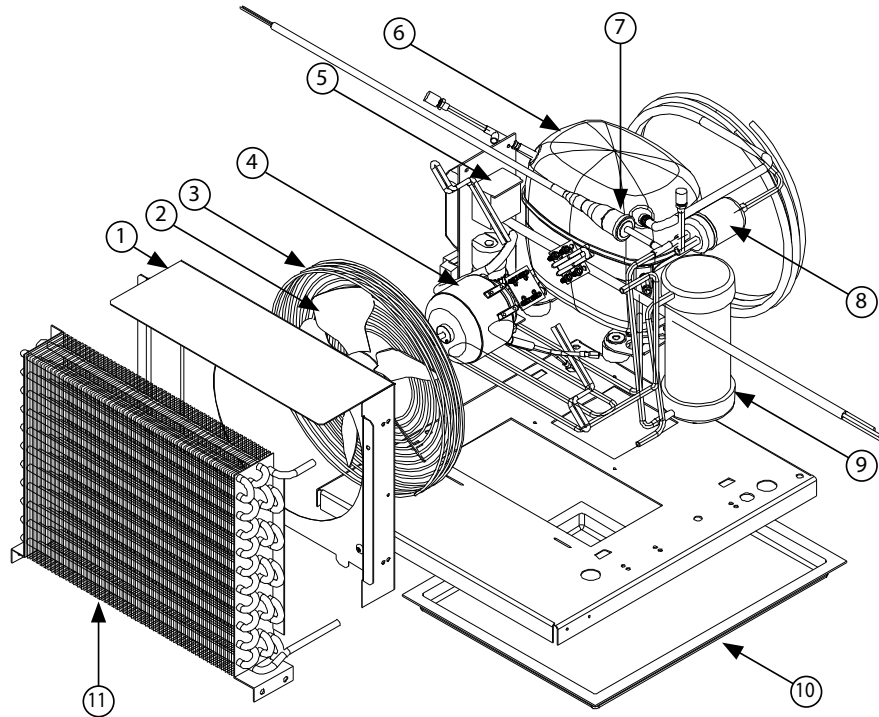

1/2 HP Condensing Unit - Common Components

Key	Description	Part #
	Condensing Unit Assembly, ASM-36, 1/2 H.P.	000-BN5-0035
1	Shroud, 1/2 HP condenser coil	026-C58-0031
2	Blade, fan 9.00", 5 pedal	3516554
3	Guard, fan, condenser, upright	2160019
4	Motor, fan, 16W, 115V	2162716
5	Capacitor, start, assembly	3516462
6	Compressor, SC12MLX, 115V/60Hz	3527026
7	High pressure switch	3516331
8	Filter dryer, (2) inlet, .25"	3516322
9	Receiver, used on models built after 9-9-15	3516659
	Receiver, used on models built before 9-9-15	3516459
10	Pan, condensate	075-231-0031
11	Coil, 1/2 HP condensing	3516455
	Control Assembly, ASM-36	000-CZ0-0032

3/4 HP Condensing Unit - Common Components

Key	Description	Part #	Note
	Condensing Unit Assembly, ASM-48, 3/4 H.P.	000-BN5-0036	
1	Shroud, 3/4 HP condenser coil	026-C58-0032	
2	Guard, fan, condenser, upright	2160019	
3	Capacitor, start, run, assembly	3516442	
4	Compressor, SC18MLX, 115V/60Hz	3527021	
5	Filter dryer, (2) inlet, .25"	3516322	
6	Tank, receiver	3516657	[A]
7	Coil, condenser, 3/4 HP	3516456	
	Pan, condensate	075-231-0031	
	Blade, fan 25°, 10", CW, upright	3516433	
	Motor, fan, 16W, 115V	2162716	
	Control Assembly, ASM-48	000-CZ0-0033	