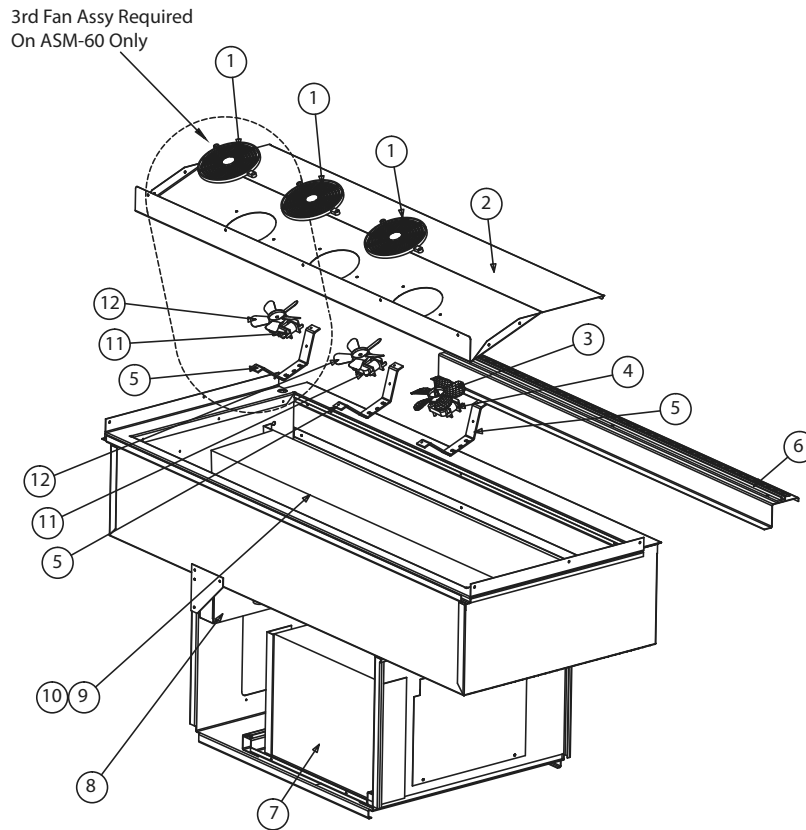

Common Parts - All Models

Description	Part Number
Condensate Evaporator, 120V, Replacement part only	3239598
Condensate Evaporator, 208V, Replacement part only	3239669
Filter Dryer	3516101
High Pressure Control	3516247
Probe, Air, 118" Lg, ASM36, ASM48	2194809
Probe Assembly, Air, ASM60	000-282-008A
Probe, Defrost, 60" Lg, ASM36, ASM48	2194755
Probe, Defrost, 118" Lg, ASM60	2194808
Relay	2195088
Rocker Switch, Single	2190154
Rocker Switch, Double	TBP60137

Common Parts - Per Models

Key	Description	ASM-36 Part #	ASM-48 Part #	ASM-60* Part #
1	Evaporator Fan Guard	3516173	3516173	3516173
2	Fan Cover	019-0v1-0040	019-0v1-0041	019-0v1-0042
3	CW Black Evaporator Fan Blade	3517356	3517356	3517356
4	CCW Evaporator Fan Motor	2162693	2162693	2162693
5	Evaporator Fan Motor Bracket	031-264-0000	031-264-0000	031-264-0000
6	Sliding Door Track	327-b0v-0037	327-b0v-0036	327-b0v-0035
7	Condensing Unit Assembly	000-bn5-0035	000-bn5-0036	000-254-0005
8	Ballast	2190167	2190167	2190167
9	Evaporator Coil	3517374	3517375	3517376
10	Expansion Valve, R404A	3517379	3517379	3517380
11	CW Evaporator Fan Motor	2162691	2162691	2162691
12	CCW Clear Evaporator Fan Blade	3516172	3516172	3516172

NOTE: * For replacements parts only. ASM-60 is no longer in production as of Nov. 2015.