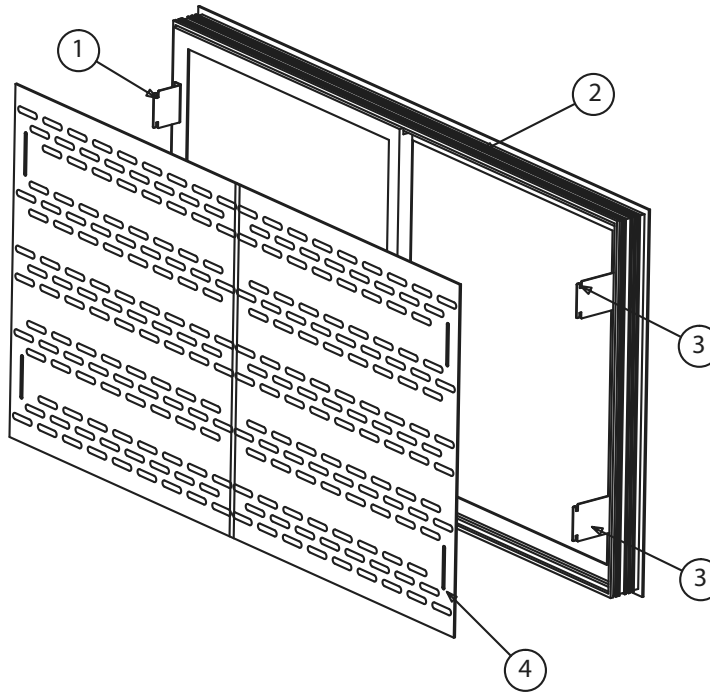

Sliding Door Sets

Anthony Sliding Door Set, Call customer service with your unit serial number to confirm which sliding door set you have.

Key	Description	ASM-36 Part #	ASM-48 Part #	ASM-60* Part #
1	Plexi Airduct Bracket	263-b4g-0041	263-b4g-0041	263-b4g-0041
2 & Service parts for sliding door set	Sliding Door Set	3239663	3239662	3239661
	Bottom Track	3239709	3239704	3239699
	Bumper Gasket	3239710	3239705	3239700
	Spring	3239712	3239707	3239702
	Top Track	3239708	3239703	3239698
	Wiper Gasket	3239711	3239706	3239701
3	Plexi Airduct Bracket	263-b4g-0040	263-b4g-0040	263-b4g-0040
4	Plexi Airduct Panel	103-246-0043	103-246-0044	103-246-0045