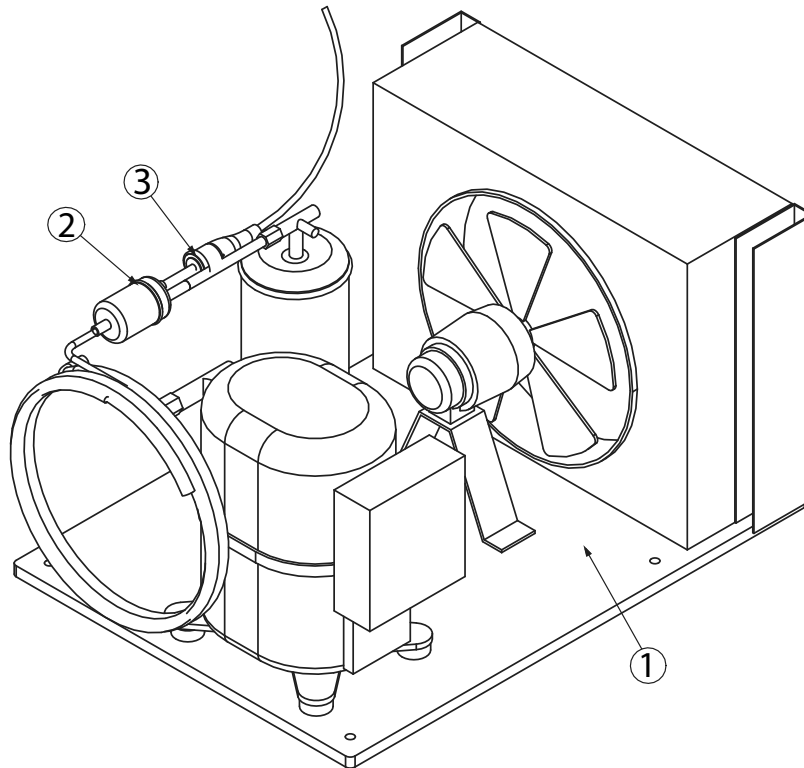

1/2 HP Condensing Unit - Common Components

Key	Description	Part #
	Condensing Unit Assembly, ASM-36, 1/2 H.P.	000-BN5-0035
1	Shroud, 1/2 HP condenser coil	026-C58-0031
2	Blade, fan 9.00", 5 pedal	3516554
3	Guard, fan, condenser, upright	2160019
4	Motor, fan, 16W, 115V	2162716
5	Capacitor, start, assembly	3516462
6	Compressor, SC12MLX, 115V/60Hz	3527026
7	High pressure switch	3516331
8	Filter dryer, (2) inlet, .25"	3516322
9	Receiver, used on models built after 9-9-15	3516659
	Receiver, used on models built before 9-9-15	3516459
10	Pan, condensate	075-231-0031
11	Coil, 1/2 HP condensing	3516455
	Control Assembly, ASM-36	000-CZ0-0032

3/4 HP Condensing Unit - Common Components

Key	Description	Part #	Note
	Condensing Unit Assembly, ASM-48, 3/4 H.P.	000-BN5-0036	
1	Shroud, 3/4 HP condenser coil	026-C58-0032	
2	Guard, fan, condenser, upright	2160019	
3	Capacitor, start, run, assembly	3516442	
4	Compressor, SC18MLX, 115V/60Hz	3527021	
5	Filter dryer, (2) inlet, .25"	3516322	
6	Tank, receiver	3516657	[A]
7	Coil, condenser, 3/4 HP	3516456	
	Pan, condensate	075-231-0031	
	Blade, fan 25°, 10", CW, upright	3516433	
	Motor, fan, 16W, 115V	2162716	
	Control Assembly, ASM-48	000-CZ0-0033	

NOTE: [A] Re-piping may be required for installation.

1 HP Condensing Unit - Common Components

NOTE: For replacements parts only. ASM-60 is no longer in production as of Nov. 2015.

Key	Description	Part #
	Condensing Unit Assembly, ASM-60, 1 H.P.	000-254-0005
1	Condensing Unit, 1HP	3527008
2	Filter dryer, (2) inlet, .25"	3516322
3	Switch, Hi Pressure	3516331
	Control Assembly, ASM-60	000-CZ0-0034