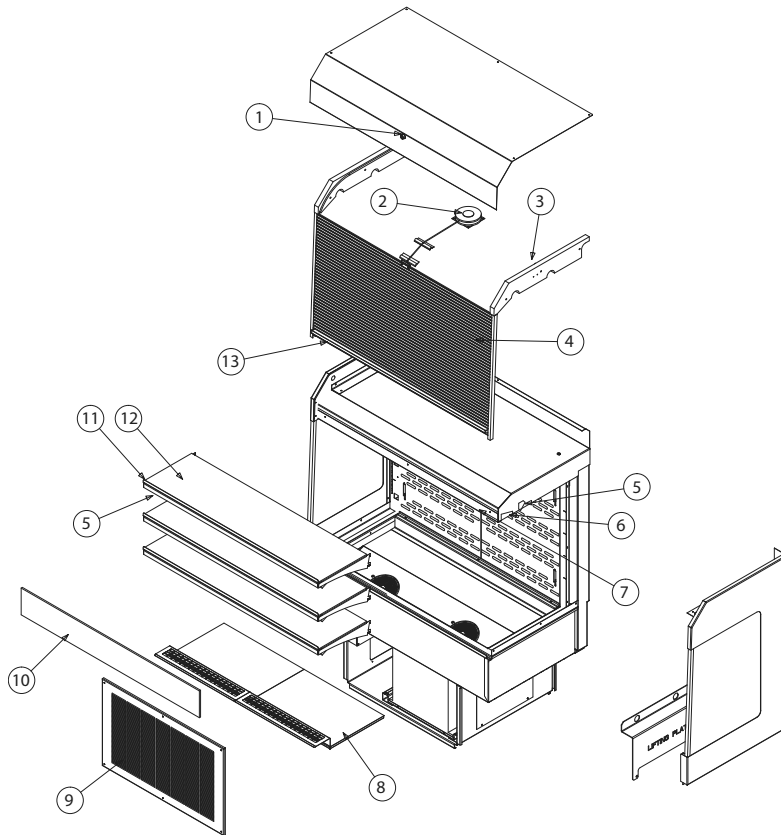

Common Parts - Per Models

Key	Description	ASM-36 Part #	ASM-48 Part #	ASM-60* Part #
1	Door Lock	3239673	3239673	3239673
2	Security Cover Lifting Mech,	3235065	3235065	3235065
3	Roller Lever Switch	2195304	2195304	2195304
4	Cover Assembly, Includes Handles & Lifting Mech.	3235062	3235063	3235064
	Security Cover Slat	3235068	3235068	3235068
5	Fluorescent Light Fixture, models built before 2-13-15	Contact Factory		
	Light, LED, models built after 2-13-15	2195369	2195370	2195371
6	Honeycomb Diffuser	1706117	1706117	1706117
7	Heater Wire	2186849	2186850	2186851
8	Air Diffuser Pan Assembly	000-bx4-0040	000-bx4-0041	000-bx4-0042
9	Front Louvered Panel	359-411-000k	359-411-000k	359-411-000k
10	Front Glass Deflector	3455639	3455640	3455641
11	Shelf Assembly	000-bx5-0030	000-bx5-0031	000-bx5-0032
12	Shelf Glass	3455644	3455643	3455642
13	Security Cover Handle	3235066	3235066	3235066
	Recessed Handle Pocket	3235067	3235067	3235067
	Recessed Handle End Cap	3235069	3235069	3235069

NOTE: * For replacements parts only. ASM-60 is no longer in production as of Nov. 2015.