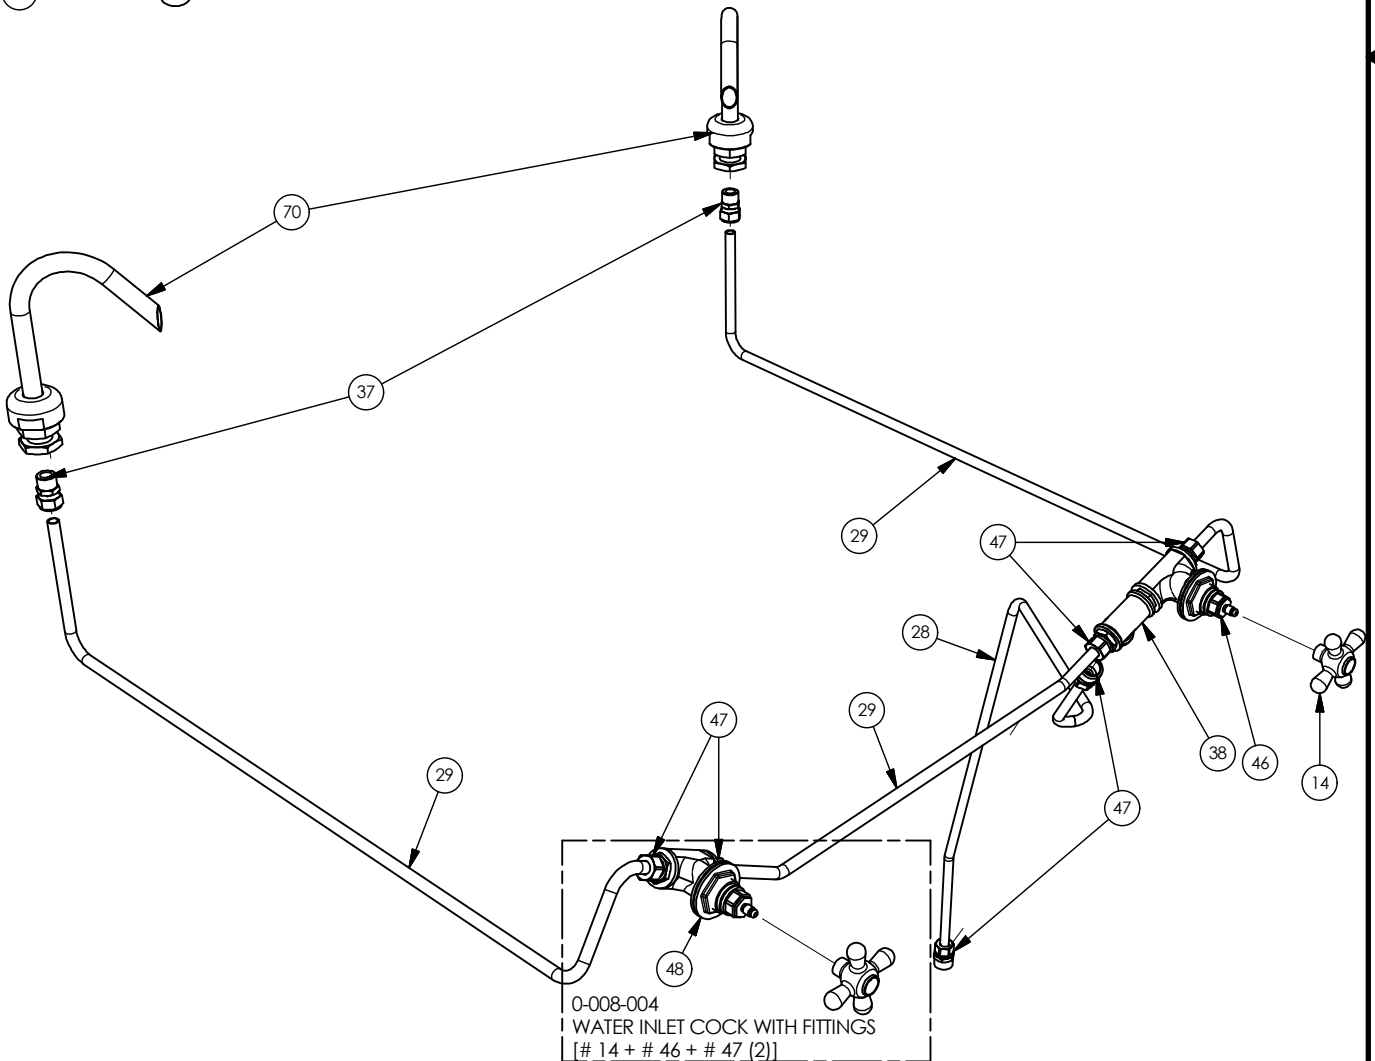

# DRAWING 3004

COD. 3191415

PASTA COOKERS CPG2/90

# DRAWING 3004

## WATER GROUP CPG2/90