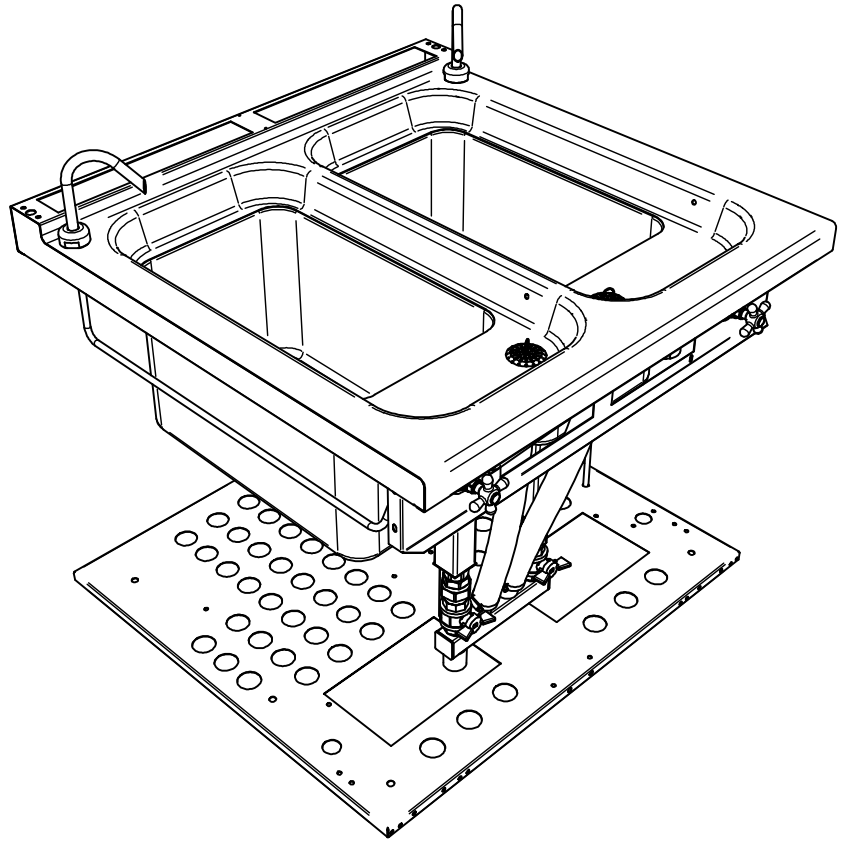

DRAWING 3004

WATER GROUP CPG2/90