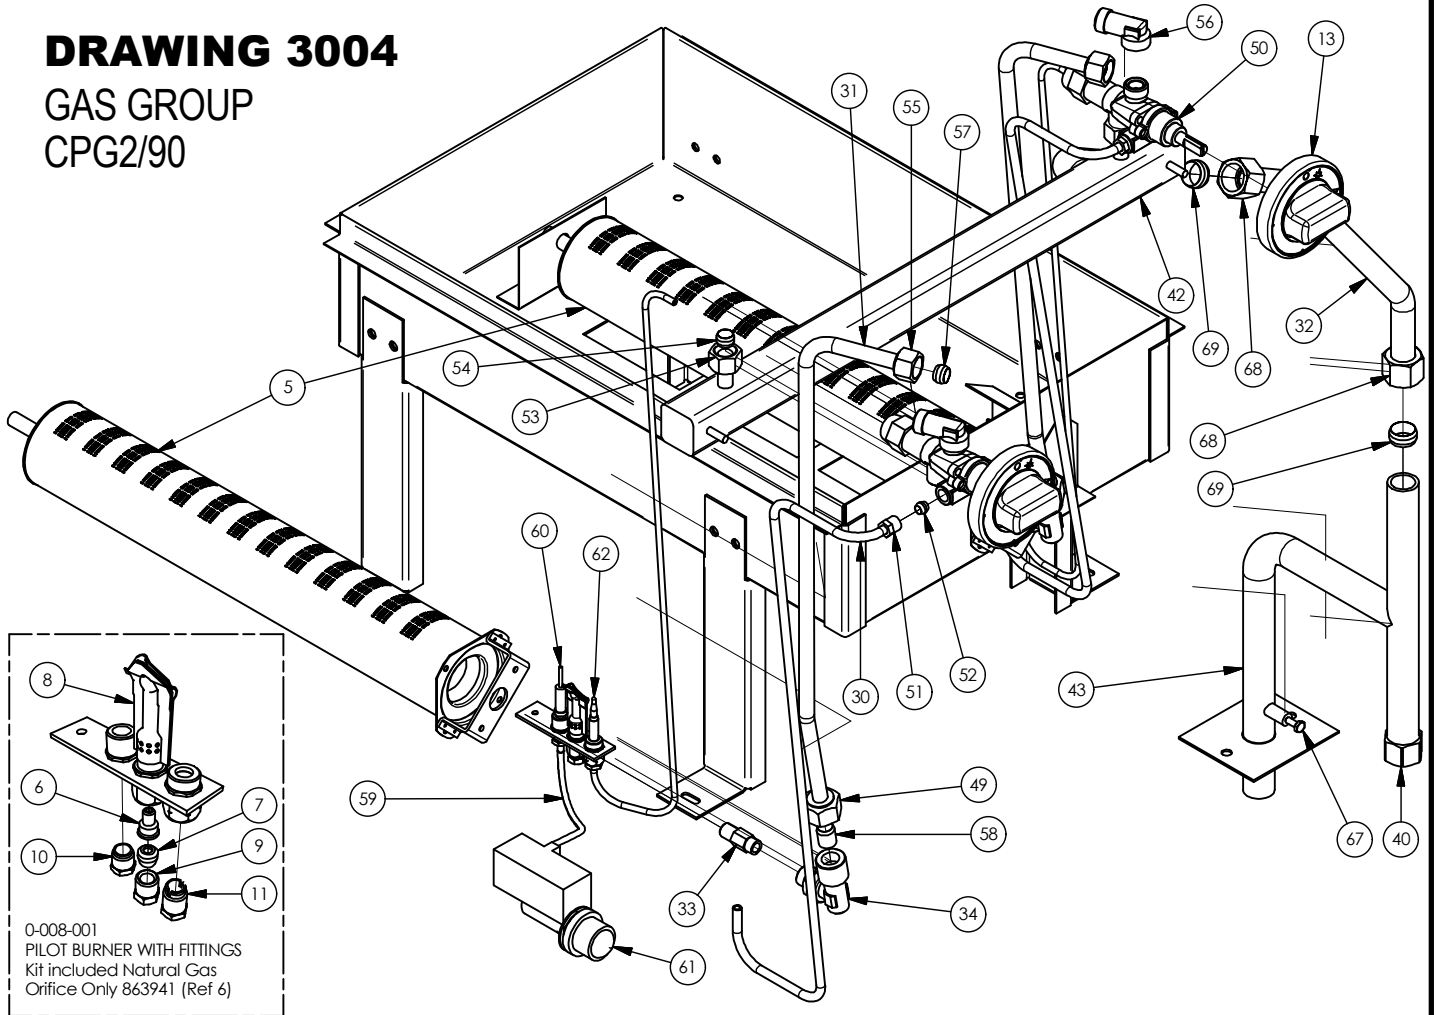

DRAWING 3004

GAS GROUP CPG2/90

0-008-001
PILOT BURNER WITH FITTINGS
Kit included Natural Gas
Orifice Only 863941 (Ref 6)

1	4005101	DRAIN COVER	35	829744	OUTLET COCK
2	4005115	TOP DRAINER GRILL	36	829791	3 PARTS G.1 M/F SLEEVE
3	4005119	STAINLESS STEEL GRID	37	829805	NIPLES G1/2 / D10
4	4005131	ROLLOVER BAR FOR BASKET	38	829973	T JUNCTION
5	841091	BURNER PASTA COOKER S.90	39	830113	G.1 M/F SLEEVE
6	863941	PILOT METHANE ORIFICE	40	830155	GAS CAP 1/2"
6	863956	PILOT GPL ORIFICE	41	830801	CLAMP FOR PIPE 32-44
7	863961	BICONE PILOT ORIFICE	42	832567	GAS DISTRIBUTOR
8	863979	PILOT BURNER	43	832575	BOTTOM GAS DISTRIBUTOR
9	863983	PILOT LINE NUT	44	832867	DRAIN COLLECTOR
10	863985	PIEZO SPARK PLUG NUT	45	8333371	TOP BIN
11	863987	THERM PILOT NUT	46	833471	WATER INLET COCK
12	857343	PILOT SPY GLASS	47	833477	WATER INLET COCK CONNECTION
13	401493	GAS VALVE KNOB	48	833481	WATER TAP FLANGE
14	401673	WATER INLET KNOB	49	835133	NUT D10 FOR GAS VALVE
15	4100212	LOWER HOOR	50	835301	GAS TAP 21S WITH CONNECTIONS
16	4105259	FRONT PANEL	51	835113	NUT D6 FOR GAS VALVE
17	4302403	EXHAUST GRATE EXTENSION	52	835121	BICONE D6 FOR GAS VALVE
18	4305011	PROTECTION FLANGE	53	835313	GAS COLLECTOR NUT D10
19	4502531	LEFT PANEL	54	835321	GAS COLLECTOR BICONE D10
20	455111	TOP DOOR HINGE	55	835313	GAS COLLECTOR NUT D10
21	455115	BOTTOM DOOR HINGE	56	835317	GAS TAP FITTING
22	4597001	DRAIN HOSE	57	835321	GAS COLLECTOR BICONE D10
23	4709311	PANEL RIGHT SIDE	58	835325	BICONE D10 FOR GAS VALVE
24	4709315	PANEL LEFT SIDE	59	835893	IGNITION CABLE
25	4721155	REAR PANEL	60	835915	PIEZO SPARK PLUG
26	4900501	FRONT DOOR	61	835925	SWITCHING TO BATTERY
27	5305700	EXHAUST GRATE	62	837273	THERMOCOUPLE
28	816961	INOX FLEX PIPE 7786-0700	63	843767	SAFETY THERMOSTAT
29	816981	INOX FLEX PIPE 7786-1200	64	844378	STAINLESS STEEL FOOT
30	8171551	PILOT TUBE D 6	65	844706	DOOR MAGNET
31	8171631	BURNER TUBE D 10	66	844781	PROTECTION PIPE EXHAUST
32	8171681	GAS DISTRIBUTOR TUBE D 16	67	852491	PRESSURE TUBE SCREW M4
33	829390	GPL BURNER INJECTOR	68	862831	NUT D16
33	8293999	METHANE BURNER INJECTOR	69	862837	BICONE D16
34	829421	ORIFICE ELBOW FITTING	70	FX-GRP04-0110	SPOUT