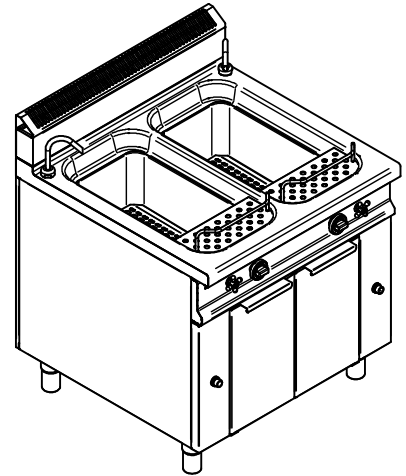

# DRAWING 3004

COD. 3191415

PASTA COOKERS CPG2/90

# DRAWING 3004