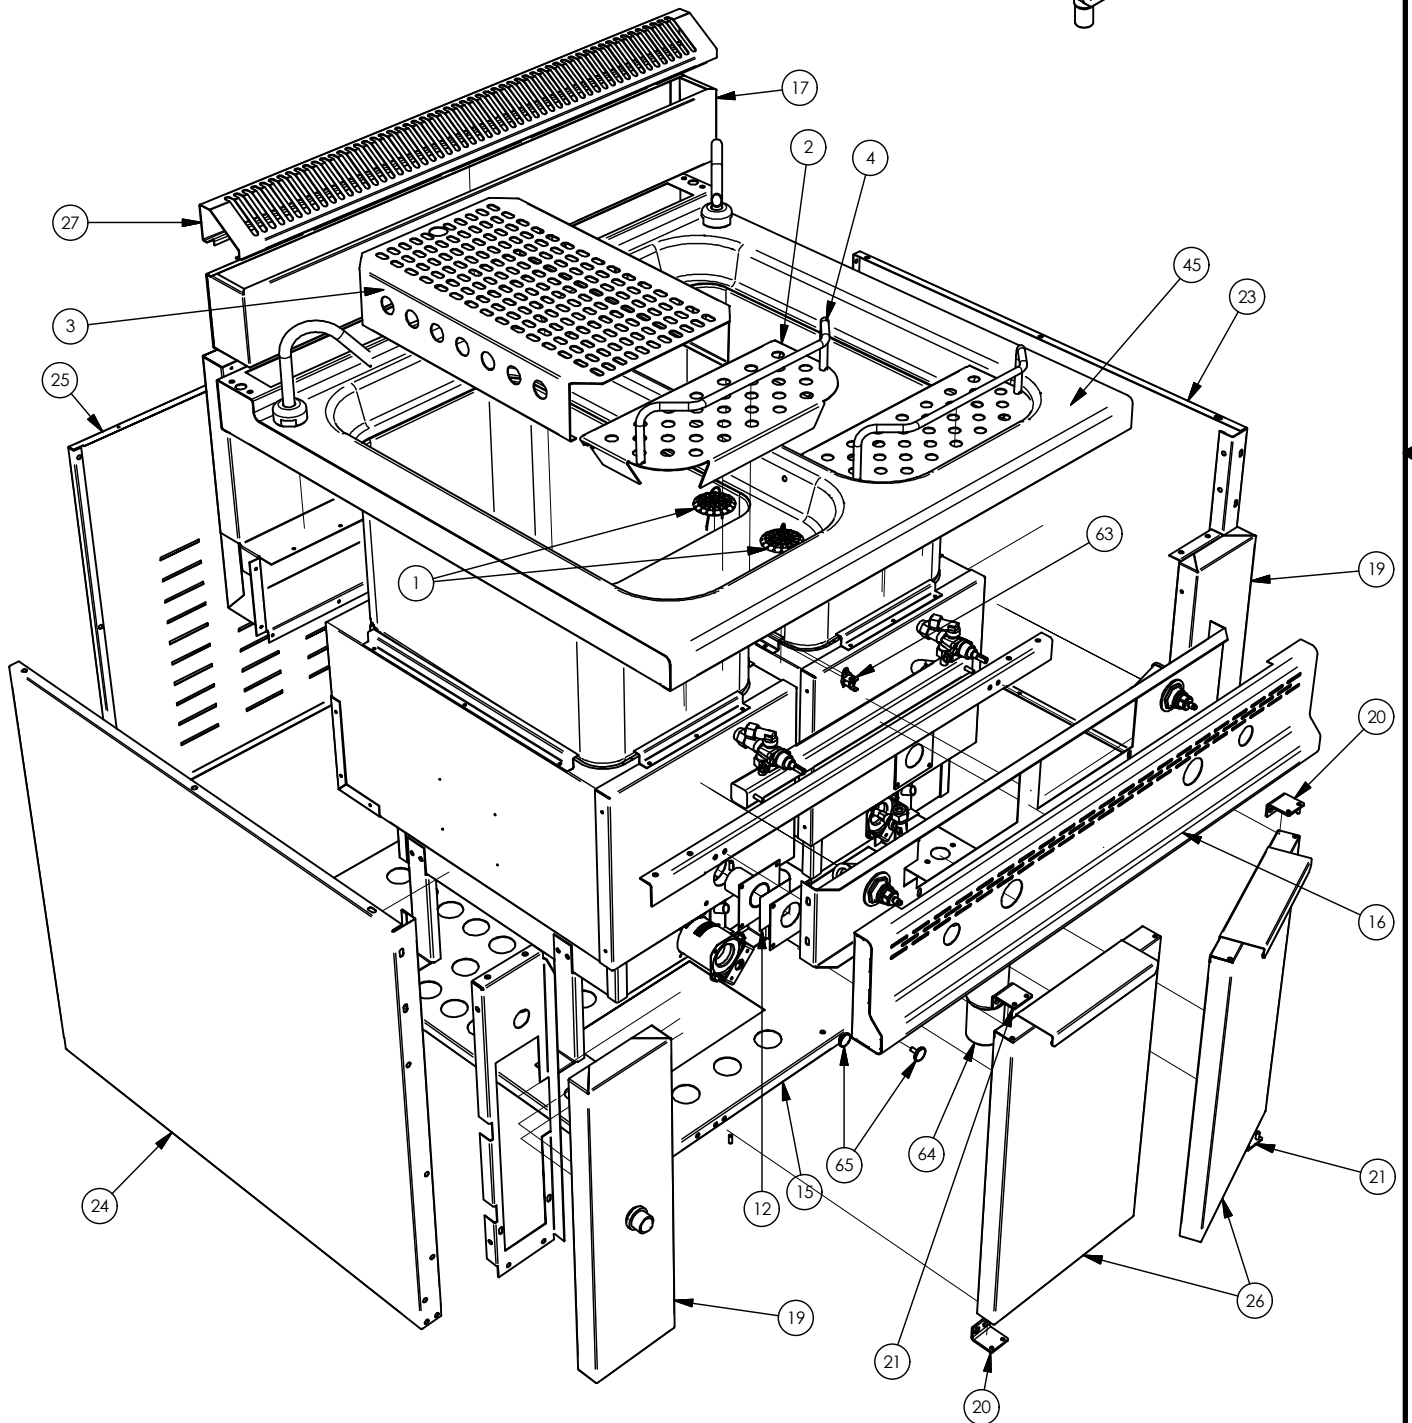

# DRAWING 3004

COD. 3191415

PASTA COOKERS CPG2/90

# DRAWING 3004