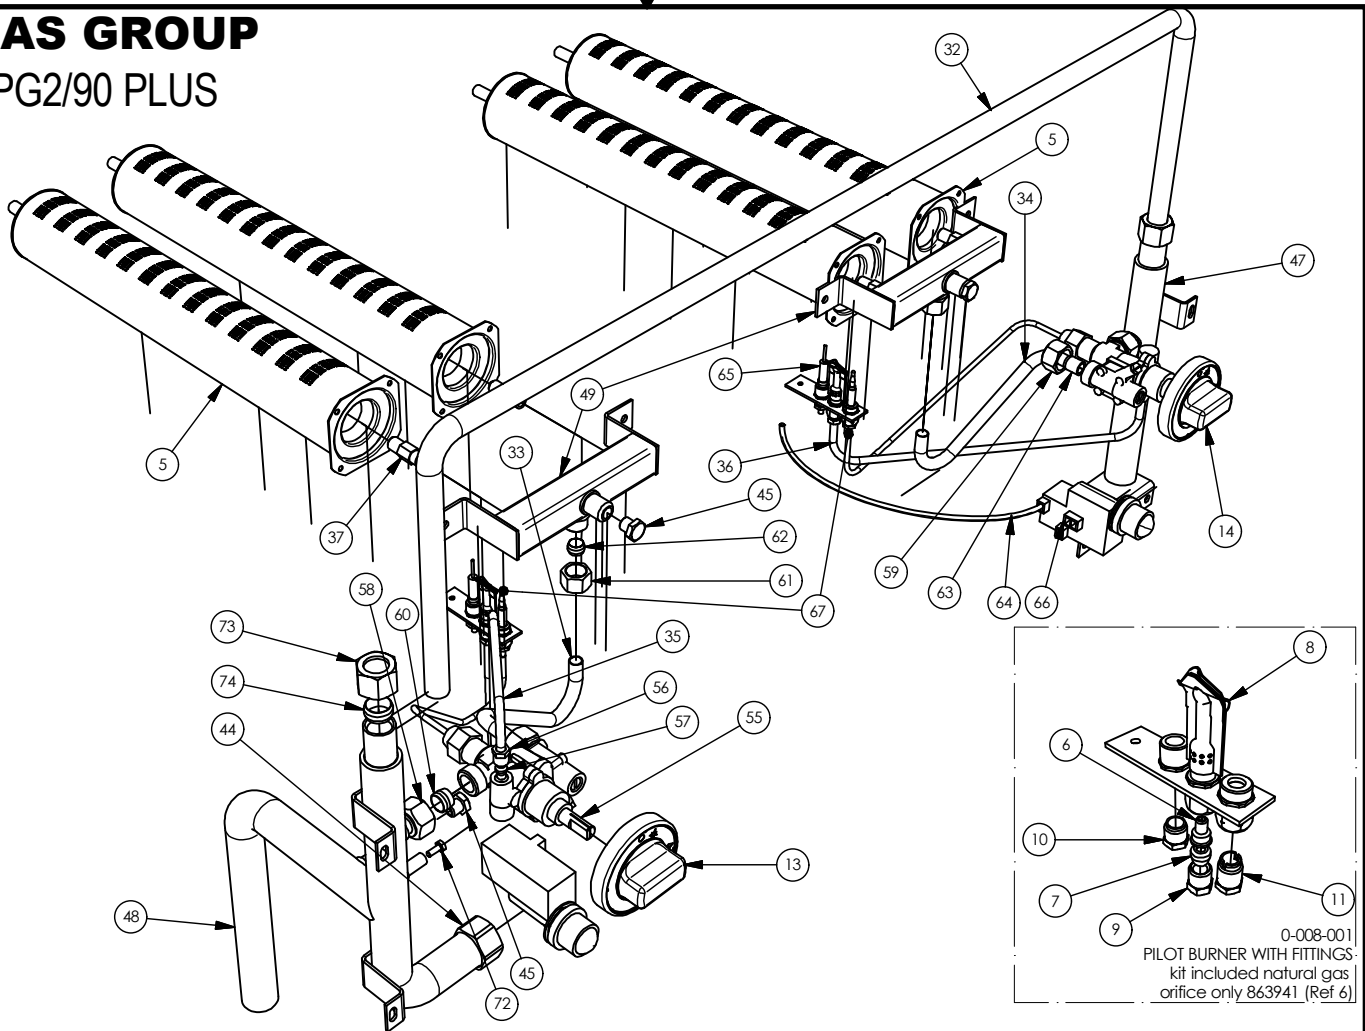

PASTA COOKERS CPG2/90 PLUS

DRAWING 3002

COD.319141

WATER GROUP

CPG2/90 PLUS

GAS GROUP

CPG2/90 PLUS

1	4005101	DRAIN COVER	37	829398	METHANE BURNER INJECTOR
2	4005115	TOP DRAINER GRILL	38	829533	NIPLS M/M G1/2
3	4005119	STAINLESS STEEL GRID	39	829744	OUTLET COCK
4	4005131	ROLLOVER BAR FOR BASKET	40	829791	3 PARTS G.1 M/F SLEEVE
5	841081	BURNER PASTA COOKER S.700	41	829805	NIPLS G1/2 / D10
6	863941	PILOT METHANE ORIFICE	42	829973	T JUNCTION
6	863956	PILOT GPL ORIFICE	43	830113	G.1 M/F SLEEVE
7	863961	BICONE PILOT ORIFICE	44	830157	GAS CAP 3/4"
8	863979	PILOT BURNER	45	830171	PRESSURE TUBE SCREW 1/8"
9	863983	PILOT LINE NUT	46	830801	CLAMP FOR PIPE 32-44
10	863985	PIEZO SPARK PLUG NUT	47	832577	RIGHT GAS DISTRIBUTOR
11	863987	THERM PILOT NUT	48	832579	LEFT GAS DISTRIBUTOR
12	857343	PILOT SPY GLASS	49	832855	GAS COLLECTOR
13	401497	GAS VALVE KNOB	50	832867	DRAIN COLLECTOR
14	401498	RIGHT GAS VALVE KNOB	51	8333371	TOP BIN
15	401673	WATER INLET KNOB	52	833471	WATER INLET COCK
16	4100212	LOWER HOOR	53	833477	WATER INLET COCK CONNECTION
17	4105965	FRONT PANEL	54	833481	WATER TAP FLANGE
18	4302403	EXHAUST GRATE EXTENSION	55	835101	GAS VALVE
19	4305011	PROTECTION FLANGE	56	835113	NUT D6 FOR GAS VALVE
20	4502501	LEFT PANEL	57	835121	BICONE D6 FOR GAS VALVE
21	4502507	RIGHT PANEL	58	835129	GAS VALVE / DISTRIBUTOR NUT
22	455111	BOTTOM DOOR HINGE	59	835133	NUT D10 FOR GAS VALVE
23	455115	TOP DOOR HINGE	60	835137	GAS VALVE / DISTRIBUTOR BICONE
24	4597001	DRAIN HOSE	61	835313	GAS COLLECTOR NUT D10
25	4709311	PANEL RIGHT SIDE	62	835321	GAS COLLECTOR BICONE D10
26	4709315	PANEL LEFT SIDE	63	835325	BICONE D10 FOR GAS VALVE
27	4721155	REAR PANEL	64	835893	IGNITION CABLE
28	4900501	FRONT DOOR	65	835915	PIEZO SPARK PLUG
29	5305700	EXHAUST GRATE	66	835925	SWITCHING TO BATTERY
30	816961	INOX FLEX PIPE 316L DN10X700	67	837247	THERMOCOUPLE CM60
31	816981	INOX FLEX PIPE 316L DN10X1200	68	843767	SAFETY THERMOSTAT
32	817285	DISTRIBUTOR CONNECTION TUBE	69	844378	STAINLESS STEEL FOOT
33	817291	LEFT BURNER TUBE D10	70	844706	DOOR MAGNET
34	817295	RIGHT BURNERTUBE D10	71	844781	PROTECTION PIPE EXHAUST
35	817297	LEFT PILOT TUBE D6	72	852491	PRESSURE TUBE SCREW M4
36	817299	RIGHT PILOT TUBE D6	73	862831	NUT D16
37	829385	GPL BURNER INJECTOR	74	862837	BICONE D16
			75	FX-GRP04-0110	SPOUT