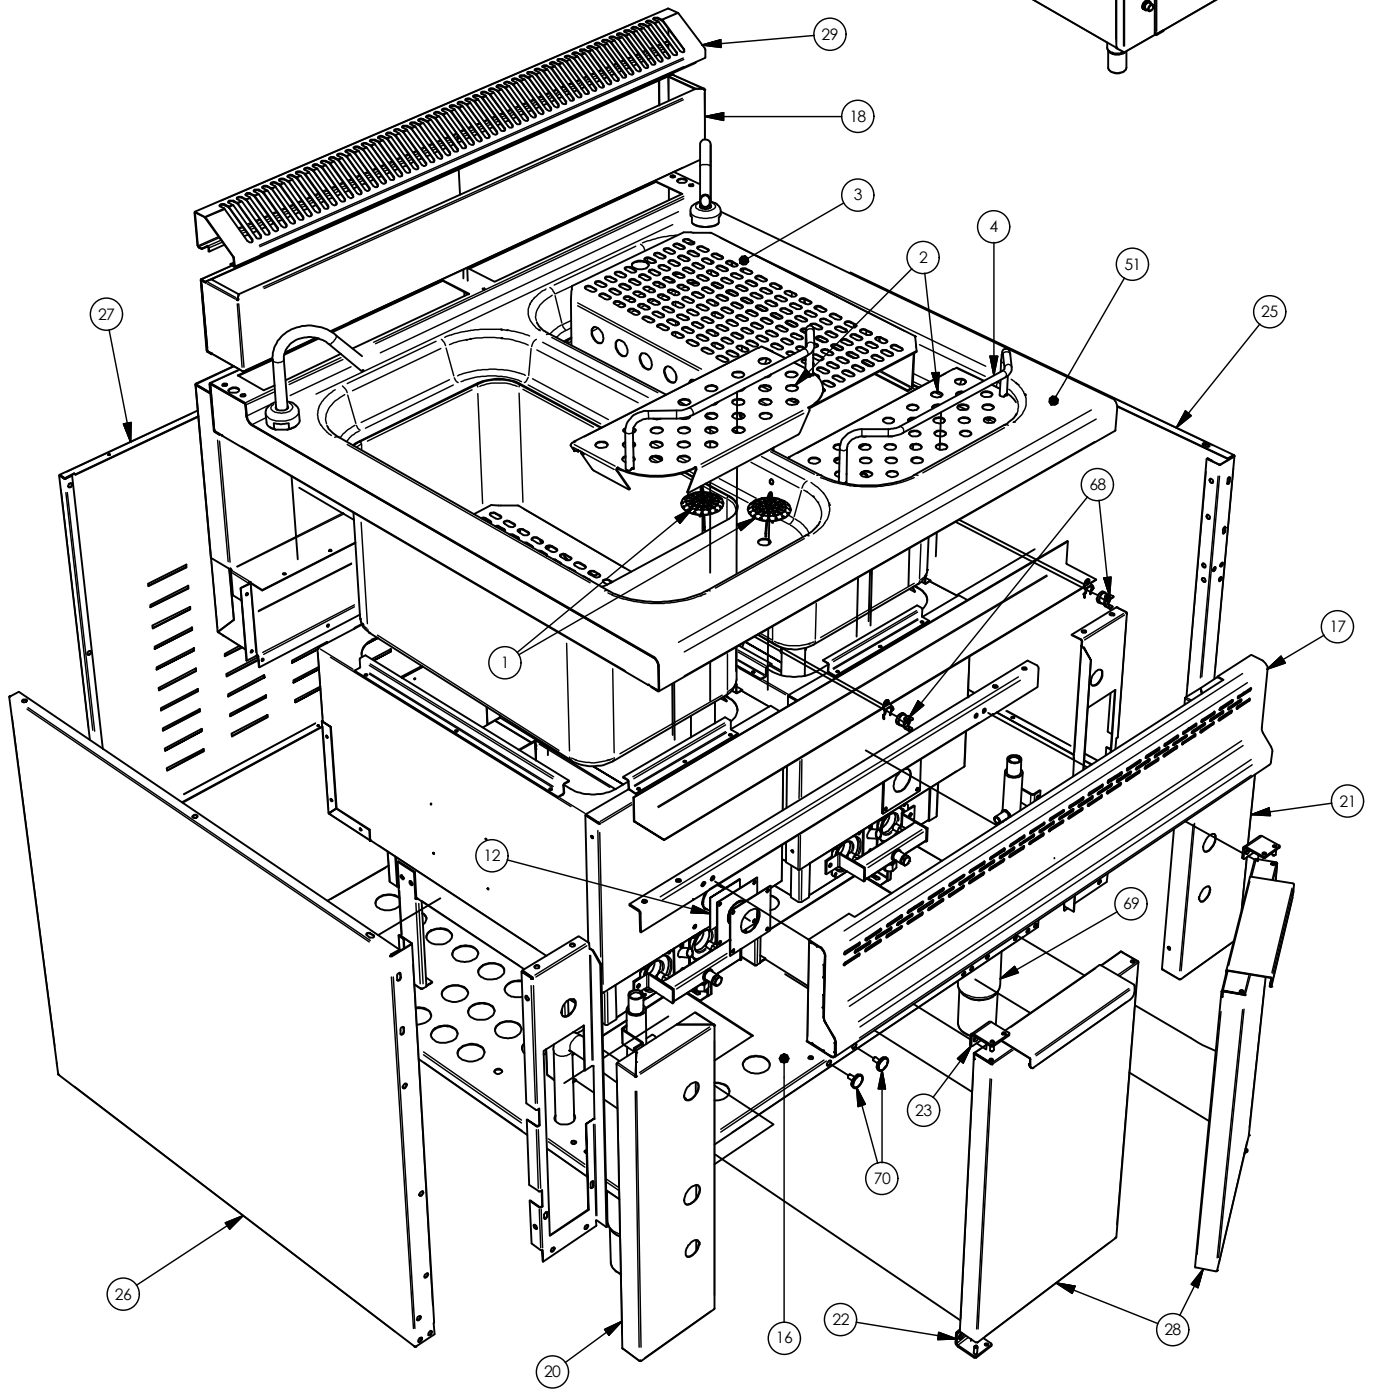

PASTA COOKERS CPG2/90 PLUS

DRAWING 3002

COD.319141

WATER GROUP

CPG2/90 PLUS

GAS GROUP

CPG2/90 PLUS

1	4005101	DRAIN COVER	37	829398	METHANE BURNER INJECTOR
2	4005115	TOP DRAINER GRILL	38	829533	NIPLS M/M G1/2
3	4005119	STAINLESS STEEL GRID	39	829744	OUTLET COCK
4	4005131	ROLLOVER BAR FOR BASKET	40	829791	3 PARTS G.1 M/F SLEEVE
5	841081	BURNER PASTA COOKER S.700	41	829805	NIPLS G1/2 / D10
6	863941	PILOT METHANE ORIFICE	42	829973	T JUNCTION
6	863956	PILOT GPL ORIFICE	43	830113	G.1 M/F SLEEVE
7	863961	BICONE PILOT ORIFICE	44	830157	GAS CAP 3/4"
8	863979	PILOT BURNER	45	830171	PRESSURE TUBE SCREW 1/8"
9	863983	PILOT LINE NUT	46	830801	CLAMP FOR PIPE 32-44
10	863985	PIEZO SPARK PLUG NUT	47	832577	RIGHT GAS DISTRIBUTOR
11	863987	THERM PILOT NUT	48	832579	LEFT GAS DISTRIBUTOR
12	857343	PILOT SPY GLASS	49	832855	GAS COLLECTOR
13	401497	GAS VALVE KNOB	50	832867	DRAIN COLLECTOR
14	401498	RIGHT GAS VALVE KNOB	51	8333371	TOP BIN
15	401673	WATER INLET KNOB	52	833471	WATER INLET COCK
16	4100212	LOWER HOOR	53	833477	WATER INLET COCK CONNECTION
17	4105965	FRONT PANEL	54	833481	WATER TAP FLANGE
18	4302403	EXHAUST GRATE EXTENSION	55	835101	GAS VALVE
19	4305011	PROTECTION FLANGE	56	835113	NUT D6 FOR GAS VALVE
20	4502501	LEFT PANEL	57	835121	BICONE D6 FOR GAS VALVE
21	4502507	RIGHT PANEL	58	835129	GAS VALVE / DISTRIBUTOR NUT
22	455111	BOTTOM DOOR HINGE	59	835133	NUT D10 FOR GAS VALVE
23	455115	TOP DOOR HINGE	60	835137	GAS VALVE / DISTRIBUTOR BICONE
24	4597001	DRAIN HOSE	61	835313	GAS COLLECTOR NUT D10
25	4709311	PANEL RIGHT SIDE	62	835321	GAS COLLECTOR BICONE D10
26	4709315	PANEL LEFT SIDE	63	835325	BICONE D10 FOR GAS VALVE
27	4721155	REAR PANEL	64	835893	IGNITION CABLE
28	4900501	FRONT DOOR	65	835915	PIEZO SPARK PLUG
29	5305700	EXHAUST GRATE	66	835925	SWITCHING TO BATTERY
30	816961	INOX FLEX PIPE 316L DN10X700	67	837247	THERMOCOUPLE CM60
31	816981	INOX FLEX PIPE 316L DN10X1200	68	843767	SAFETY THERMOSTAT
32	817285	DISTRIBUTOR CONNECTION TUBE	69	844378	STAINLESS STEEL FOOT
33	817291	LEFT BURNER TUBE D10	70	844706	DOOR MAGNET
34	817295	RIGHT BURNERTUBE D10	71	844781	PROTECTION PIPE EXHAUST
35	817297	LEFT PILOT TUBE D6	72	852491	PRESSURE TUBE SCREW M4
36	817299	RIGHT PILOT TUBE D6	73	862831	NUT D16
37	829385	GPL BURNER INJECTOR	74	862837	BICONE D16
			75	FX-GRP04-0110	SPOUT