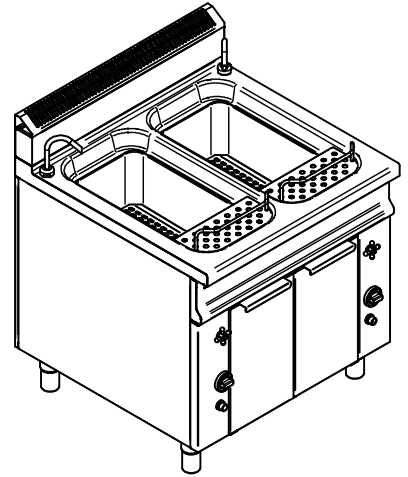

PASTA COOKERS CPG2/90 PLUS

DRAWING 3002

COD.319141

WATER GROUP

CPG2/90 PLUS

GAS GROUP

CPG2/90 PLUS

1	4005101	DRAIN COVER	37	829398	METHANE BURNER INJECTOR
2	4005115	TOP DRAINER GRILL	38	829533	NIPLS M/M G1/2
3	4005119	STAINLESS STEEL GRID	39	829744	OUTLET COCK
4	4005131	ROLLOVER BAR FOR BASKET	40	829791	3 PARTS G.1 M/F SLEEVE
5	841081	BURNER PASTA COOKER S.700	41	829805	NIPLS G1/2 / D10
6	863941	PILOT METHANE ORIFICE	42	829973	T JUNCTION
6	863956	PILOT GPL ORIFICE	43	830113	G.1 M/F SLEEVE
7	863961	BICONE PILOT ORIFICE	44	830157	GAS CAP 3/4"
8	863979	PILOT BURNER	45	830171	PRESSURE TUBE SCREW 1/8"
9	863983	PILOT LINE NUT	46	830801	CLAMP FOR PIPE 32-44
10	863985	PIEZO SPARK PLUG NUT	47	832577	RIGHT GAS DISTRIBUTOR
11	863987	THERM PILOT NUT	48	832579	LEFT GAS DISTRIBUTOR
12	857343	PILOT SPY GLASS	49	832855	GAS COLLECTOR
13	401497	GAS VALVE KNOB	50	832867	DRAIN COLLECTOR
14	401498	RIGHT GAS VALVE KNOB	51	8333371	TOP BIN
15	401673	WATER INLET KNOB	52	833471	WATER INLET COCK
16	4100212	LOWER HOOR	53	833477	WATER INLET COCK CONNECTION
17	4105965	FRONT PANEL	54	833481	WATER TAP FLANGE
18	4302403	EXHAUST GRATE EXTENSION	55	835101	GAS VALVE
19	4305011	PROTECTION FLANGE	56	835113	NUT D6 FOR GAS VALVE
20	4502501	LEFT PANEL	57	835121	BICONE D6 FOR GAS VALVE
21	4502507	RIGHT PANEL	58	835129	GAS VALVE / DISTRIBUTOR NUT
22	455111	BOTTOM DOOR HINGE	59	835133	NUT D10 FOR GAS VALVE
23	455115	TOP DOOR HINGE	60	835137	GAS VALVE / DISTRIBUTOR BICONE
24	4597001	DRAIN HOSE	61	835313	GAS COLLECTOR NUT D10
25	4709311	PANEL RIGHT SIDE	62	835321	GAS COLLECTOR BICONE D10
26	4709315	PANEL LEFT SIDE	63	835325	BICONE D10 FOR GAS VALVE
27	4721155	REAR PANEL	64	835893	IGNITION CABLE
28	4900501	FRONT DOOR	65	835915	PIEZO SPARK PLUG
29	5305700	EXHAUST GRATE	66	835925	SWITCHING TO BATTERY
30	816961	INOX FLEX PIPE 316L DN10X700	67	837247	THERMOCOUPLE CM60
31	816981	INOX FLEX PIPE 316L DN10X1200	68	843767	SAFETY THERMOSTAT
32	817285	DISTRIBUTOR CONNECTION TUBE	69	844378	STAINLESS STEEL FOOT
33	817291	LEFT BURNER TUBE D10	70	844706	DOOR MAGNET
34	817295	RIGHT BURNERTUBE D10	71	844781	PROTECTION PIPE EXHAUST
35	817297	LEFT PILOT TUBE D6	72	852491	PRESSURE TUBE SCREW M4
36	817299	RIGHT PILOT TUBE D6	73	862831	NUT D16
37	829385	GPL BURNER INJECTOR	74	862837	BICONE D16
			75	FX-GRP04-0110	SPOUT