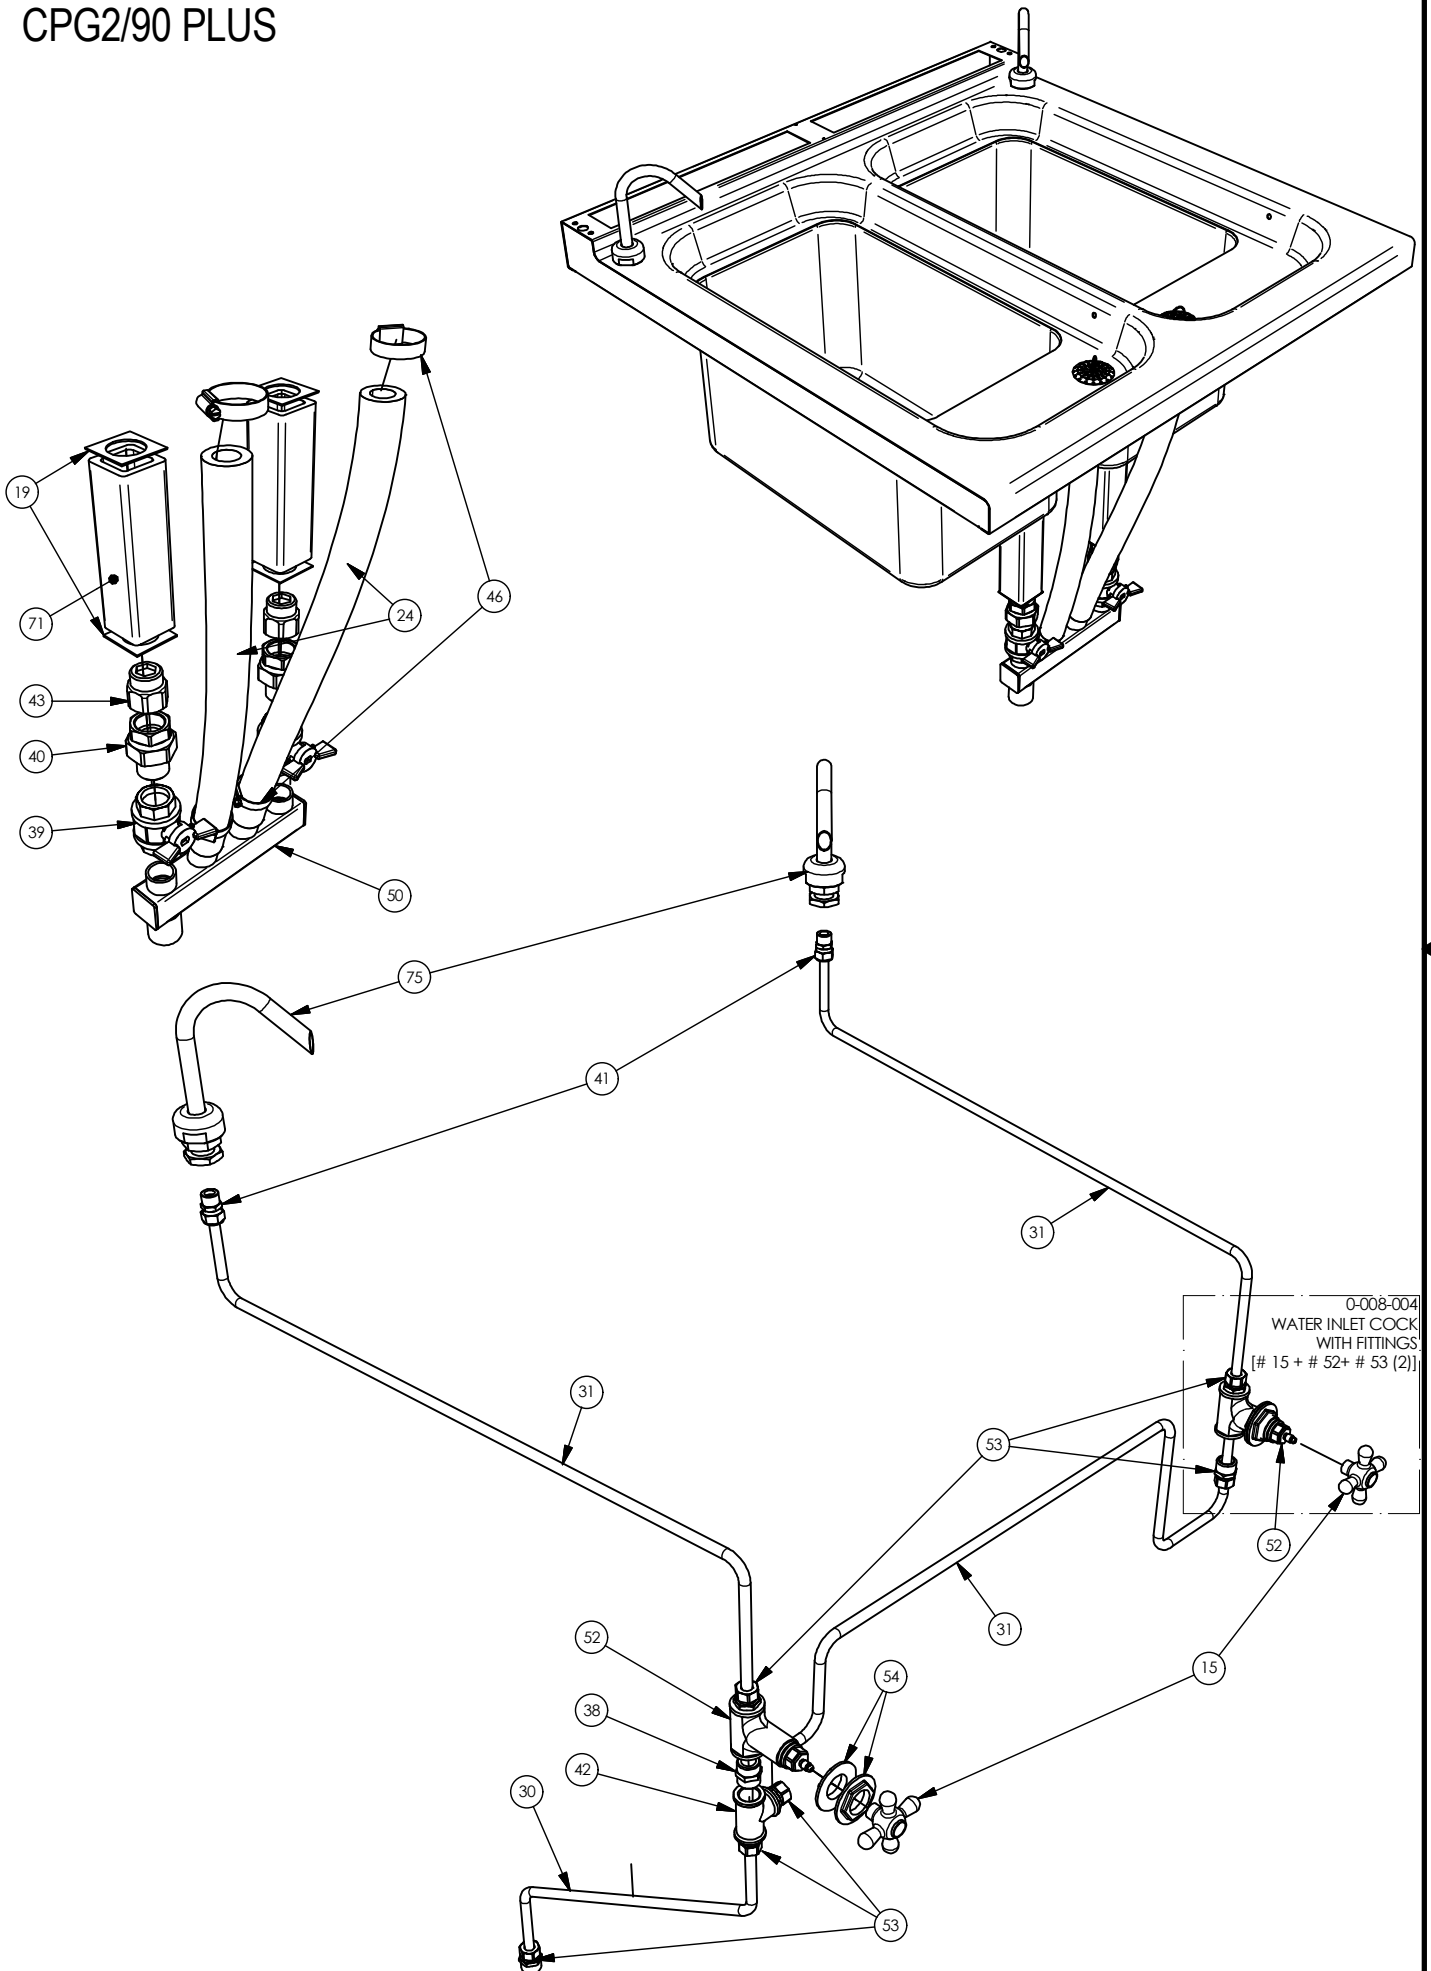

PASTA COOKERS CPG2/90 PLUS

DRAWING 3002

COD.319141

WATER GROUP

CPG2/90 PLUS

GAS GROUP

CPG2/90 PLUS

1	4005101	DRAIN COVER	37	829398	METHANE BURNER INJECTOR
2	4005115	TOP DRAINER GRILL	38	829533	NIPLS M/M G1/2
3	4005119	STAINLESS STEEL GRID	39	829744	OUTLET COCK
4	4005131	ROLLOVER BAR FOR BASKET	40	829791	3 PARTS G.1 M/F SLEEVE
5	841081	BURNER PASTA COOKER S.700	41	829805	NIPLS G1/2 / D10
6	863941	PILOT METHANE ORIFICE	42	829973	T JUNCTION
6	863956	PILOT GPL ORIFICE	43	830113	G.1 M/F SLEEVE
7	863961	BICONE PILOT ORIFICE	44	830157	GAS CAP 3/4"
8	863979	PILOT BURNER	45	830171	PRESSURE TUBE SCREW 1/8"
9	863983	PILOT LINE NUT	46	830801	CLAMP FOR PIPE 32-44
10	863985	PIEZO SPARK PLUG NUT	47	832577	RIGHT GAS DISTRIBUTOR
11	863987	THERM PILOT NUT	48	832579	LEFT GAS DISTRIBUTOR
12	857343	PILOT SPY GLASS	49	832855	GAS COLLECTOR
13	401497	GAS VALVE KNOB	50	832867	DRAIN COLLECTOR
14	401498	RIGHT GAS VALVE KNOB	51	8333371	TOP BIN
15	401673	WATER INLET KNOB	52	833471	WATER INLET COCK
16	4100212	LOWER HOOR	53	833477	WATER INLET COCK CONNECTION
17	4105965	FRONT PANEL	54	833481	WATER TAP FLANGE
18	4302403	EXHAUST GRATE EXTENSION	55	835101	GAS VALVE
19	4305011	PROTECTION FLANGE	56	835113	NUT D6 FOR GAS VALVE
20	4502501	LEFT PANEL	57	835121	BICONE D6 FOR GAS VALVE
21	4502507	RIGHT PANEL	58	835129	GAS VALVE / DISTRIBUTOR NUT
22	455111	BOTTOM DOOR HINGE	59	835133	NUT D10 FOR GAS VALVE
23	455115	TOP DOOR HINGE	60	835137	GAS VALVE / DISTRIBUTOR BICONE
24	4597001	DRAIN HOSE	61	835313	GAS COLLECTOR NUT D10
25	4709311	PANEL RIGHT SIDE	62	835321	GAS COLLECTOR BICONE D10
26	4709315	PANEL LEFT SIDE	63	835325	BICONE D10 FOR GAS VALVE
27	4721155	REAR PANEL	64	835893	IGNITION CABLE
28	4900501	FRONT DOOR	65	835915	PIEZO SPARK PLUG
29	5305700	EXHAUST GRATE	66	835925	SWITCHING TO BATTERY
30	816961	INOX FLEX PIPE 316L DN10X700	67	837247	THERMOCOUPLE CM60
31	816981	INOX FLEX PIPE 316L DN10X1200	68	843767	SAFETY THERMOSTAT
32	817285	DISTRIBUTOR CONNECTION TUBE	69	844378	STAINLESS STEEL FOOT
33	817291	LEFT BURNER TUBE D10	70	844706	DOOR MAGNET
34	817295	RIGHT BURNERTUBE D10	71	844781	PROTECTION PIPE EXHAUST
35	817297	LEFT PILOT TUBE D6	72	852491	PRESSURE TUBE SCREW M4
36	817299	RIGHT PILOT TUBE D6	73	862831	NUT D16
37	829385	GPL BURNER INJECTOR	74	862837	BICONE D16
			75	FX-GRP04-0110	SPOUT