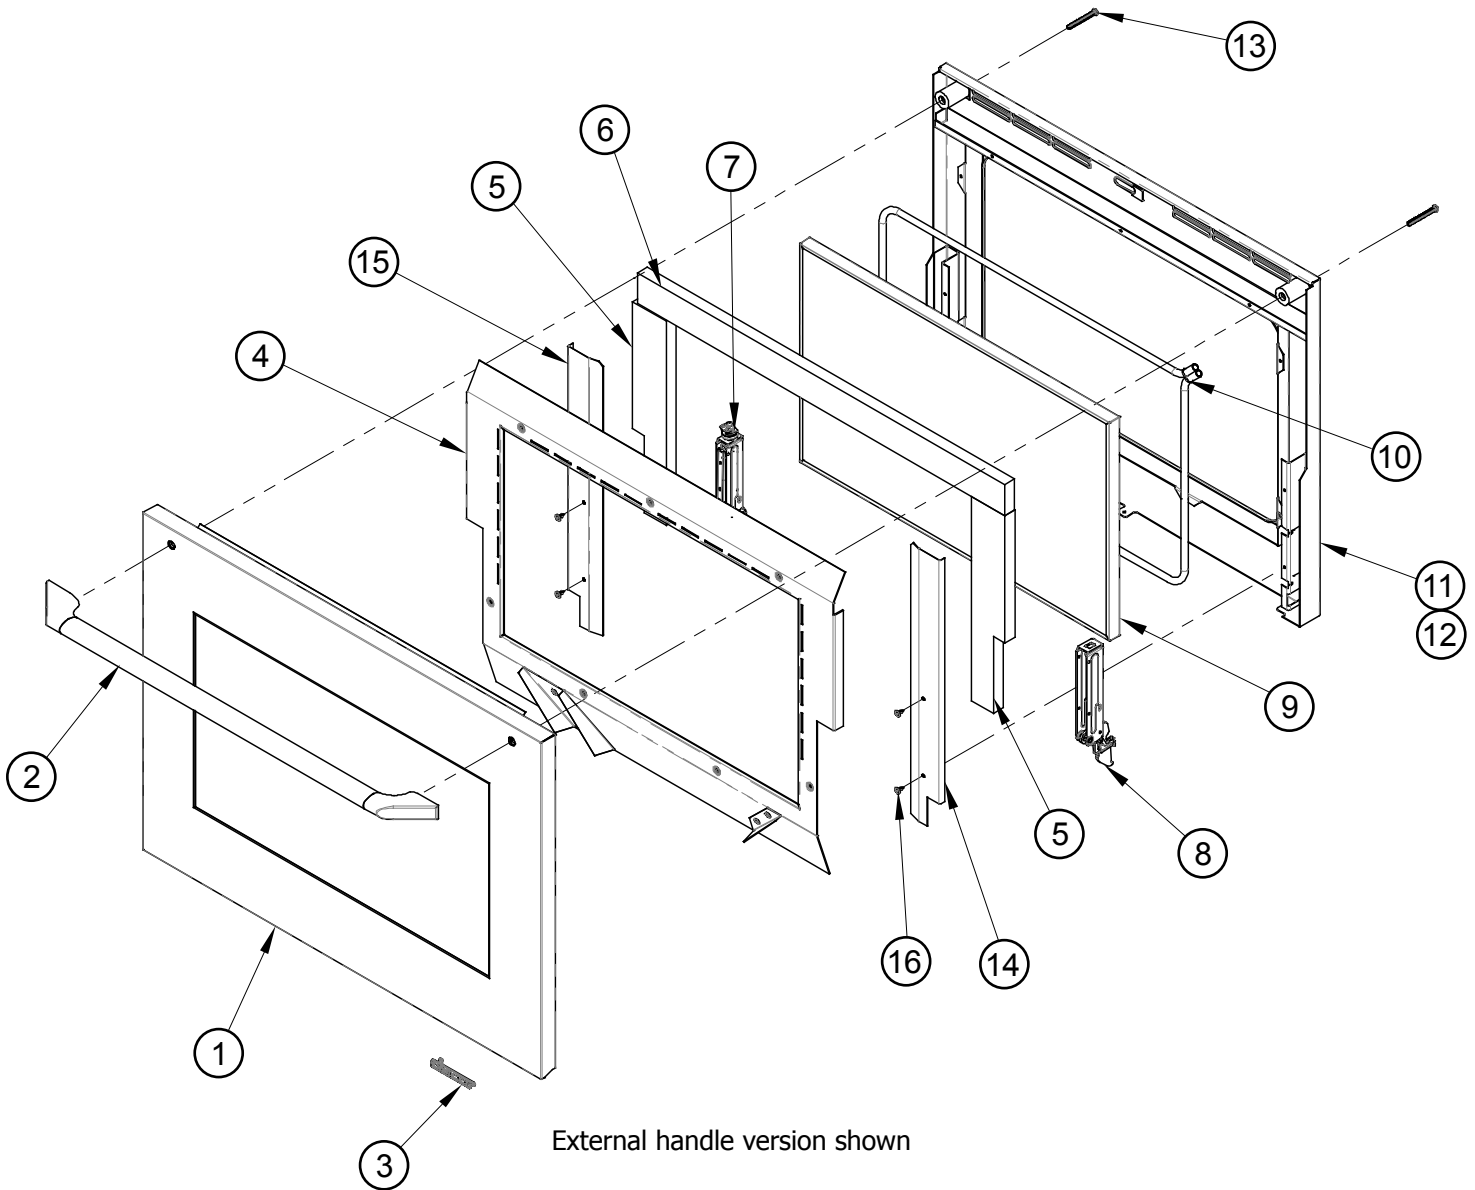

Revised 05-14-2013

RR30N Range Cooktop Assembly

Item	Part#	Description
1	107281	Induction Box
2	107331	Harness w/Molex Plug, LH
3	107332	Harness w/Molex Plug, RH
4	107380	Generator, 16/22 1x3WR

Item	Part#	Description
5	107383	Ribbon Cable
6	36834	Gutter, Top Section
7	701751	Glass Panel Assembly
8	83024	Screw, Phil TRS, #8 X 3/8

RR30N Range Control Panel Assembly

Item	Part #	Description
1	701829	Control Panel, Assembly
2	83538	PCB Support (not shown)
3	105334	Controller Mount
4	102377	Relay Board
5	105486	Screw, 6-18 x 3/8", Plastic

Item	Part #	Description
6	107270	Support, LED Display
7	107392	Display Module, LED
8	83708	Screw, Torx Wfr Hd, #8 x 1/2"
9	107329	Wire Harness, Power (not shown)

RR30N Range Door Assembly

Item	External Handle Part #	Built-in Handle Part #	Description
1	701427-02 ¹	701697 ²	ASSEMBLY, DOOR SKIN
2	13659-001	NA	ASSEMBLY, DOOR HANDLE
3	72511CH	72511CH	LOGO, DACOR, 4", CHROME
4	107221B	107221B	HEAT SHIELD
5	105353	105353	INSULATION, SIDE DOOR
6	105352	105352	INSULATION, TOP DOOR
7	72711	72711	HINGE, LEFT
8	72710	72710	HINGE, RIGHT