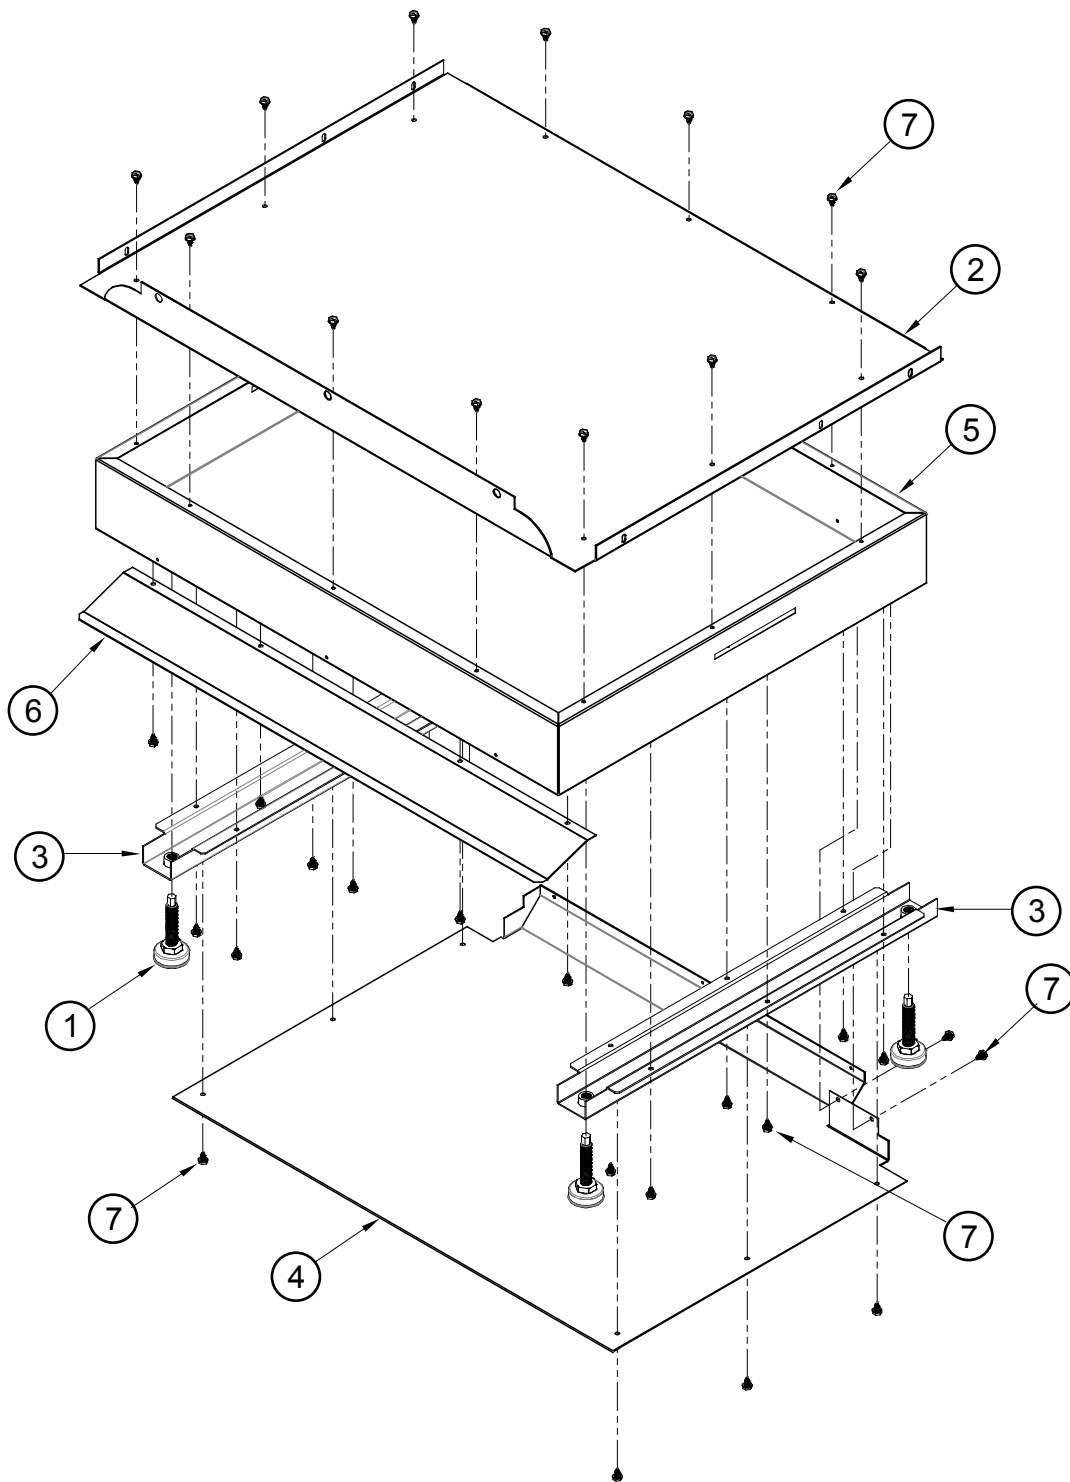

RR30N Range Base Assembly

Item	Part #	Description
1	83359	Leg
2	107212	Panel, Base
3	701724	Base Leg Rail
4	105922	Exhaust Plate
5	107210	Base Box

Item	Part #	Description
6	107213	Exhaust Deflector
7	83023	Screw, Slot #10 x 3/8
-	105733-02	Anti-Tip Bracket (not shown)
-	701555	Hardware Kit Anti-Tip Bracket (not shown)