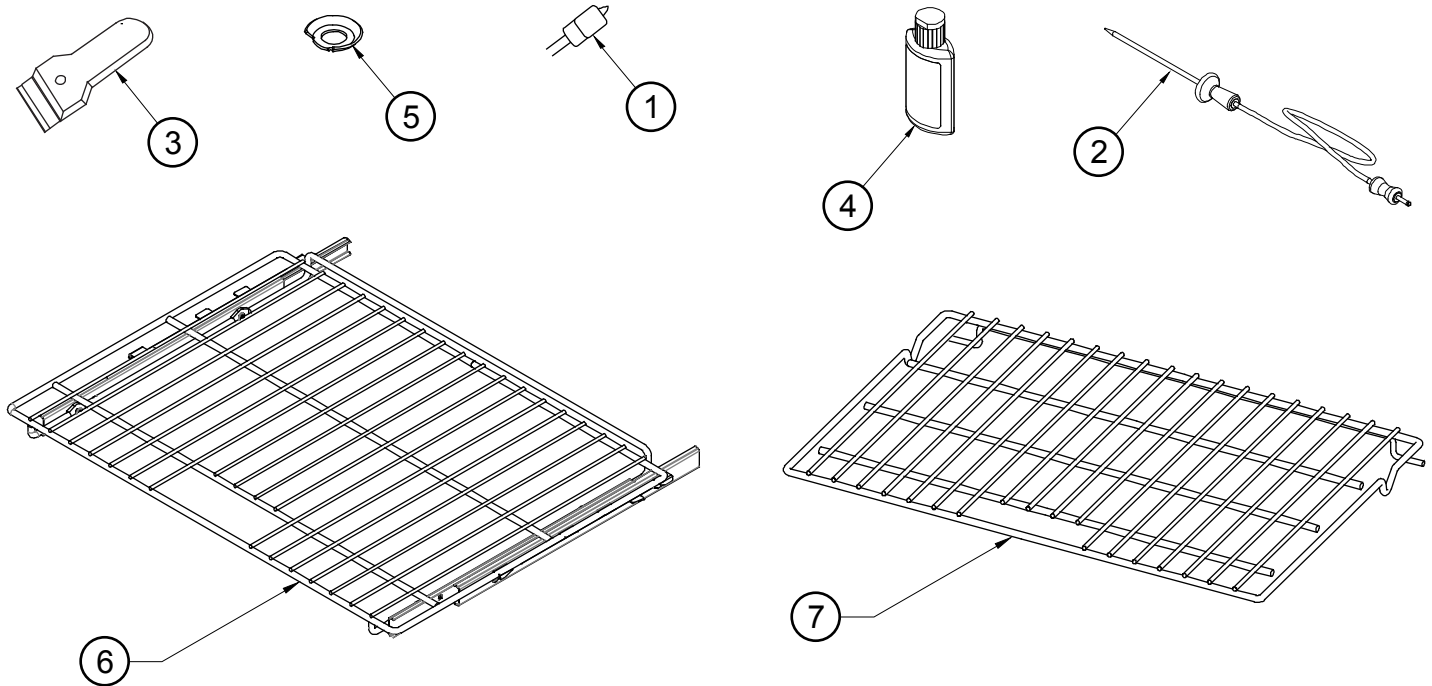

RR30N Range Accessories

Item	Part #	Description
1	107112	Light Bulb, 120 Vac, 20 Watt
2	72723	Meat Probe
3	82499	Scraper, Ceran
4	A300	Cleaning Creme, Ceran
5	102402	Cup Washer
6	701464	GlideRack Oven Rack
7	106992	Standard Oven Rack