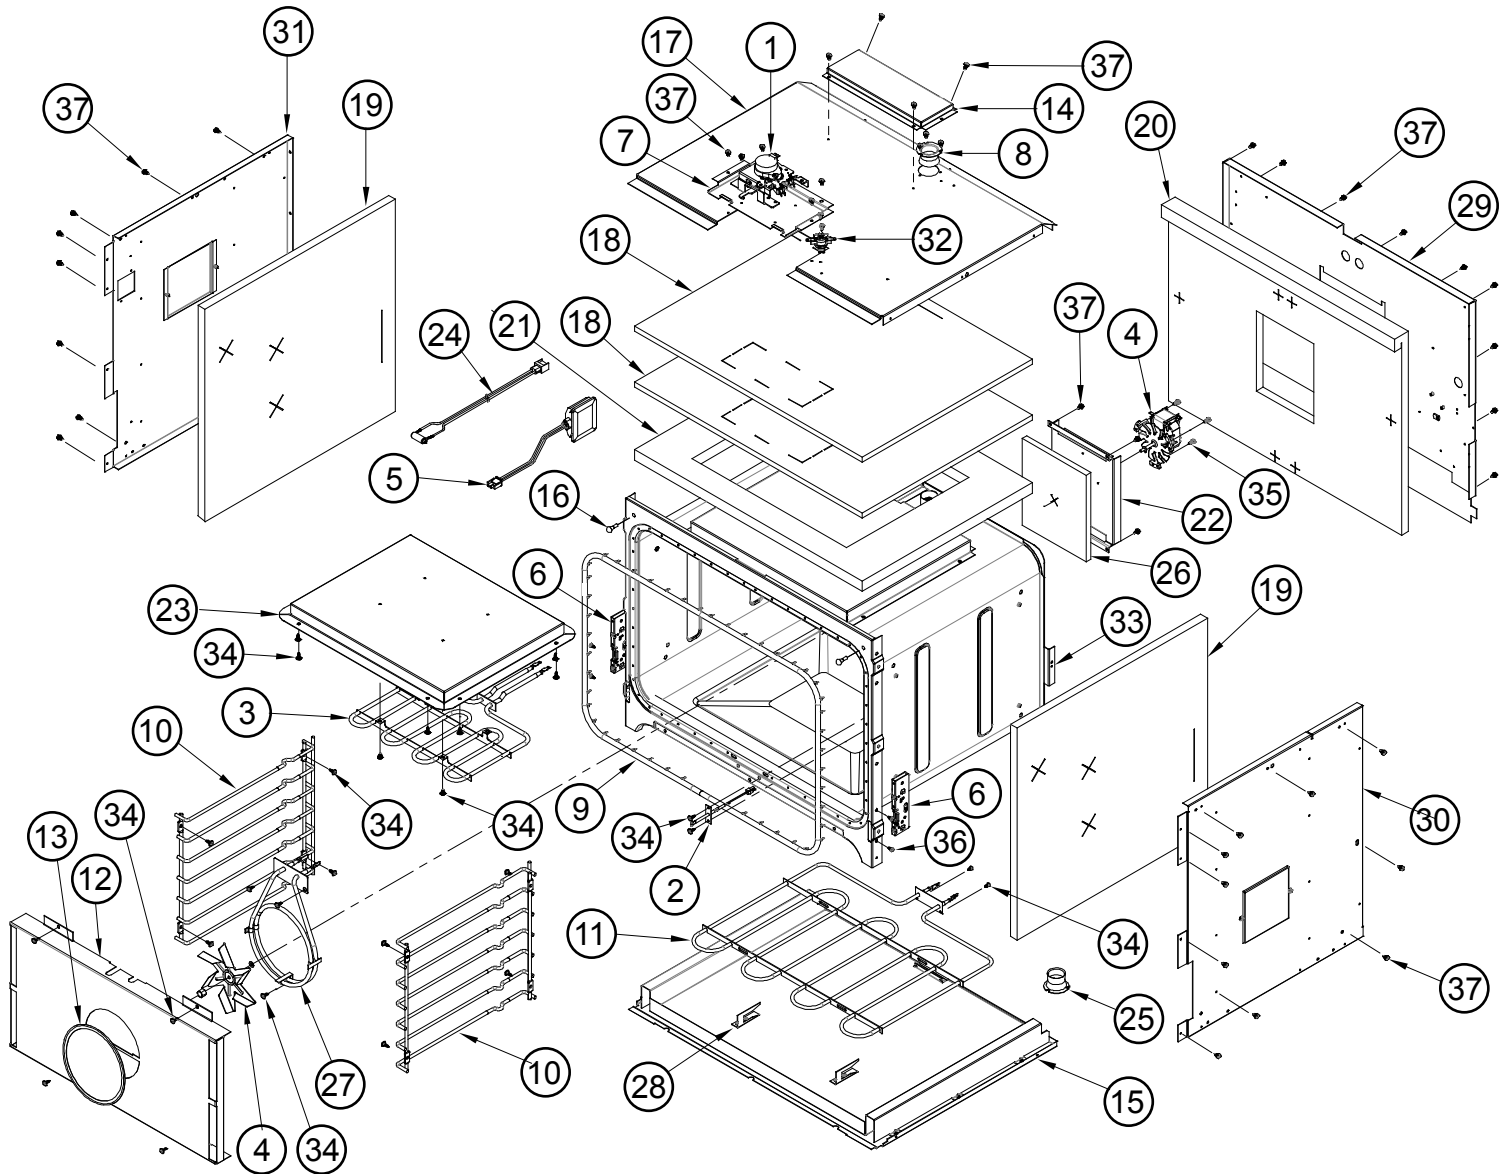

RR30N Range Oven Cell Assembly

Item	Part #	Description
1	100090	Door Latch
2	72752	Temperature Sensor
3	102369	Broil, Element
4	700633¹	Convection Fan Motor¹
5	107111²	Assy, Light, Halogen²
6	72348	Receptacle, Hinge
7	105991	Latch Plate
8	105485	Smoke Eliminator, Top
9	105366	Gasket, Cell
10	106991	Support, Rack
11	106573	Bake, Element

¹ Includes fan blade, hex nut and washer

² Includes light bulb

Item	Part #	Description
12	105329BP	Convection Baffle
13	82891	Filter, Convection
14	107116	Duct, Smoke Eliminator
15	105919	Bake Pan
16	83618	Rubber Bumper
17	105917	Case Top
18	106976	Insulation, Broil, Top
19	106977	Insulation, Case Side
20	106978	Insulation, Case Back
21	107104	Insulation, Broil
22	36280	Mounting Plate, Conv Mtr
23	107105	Broil Pan
24	72717	Socket, Meat Probe

Item	Part #	Description
25	72755	Smoke Eliminator, Bot.
26	80168	Insulation, Conv. Motor
27	82377	Convection Element
28	107239	Holder, Bake Element
29	701770	Case Back
30	701692	Case Side, RH
31	701693	Case Side, LH
32	92321	Switch, Hi Limit
33		Not replaceable
34	83708	Screw, #8 x 1/2, Torx
35	83379	Screw, Slot, #8 x 1/2"
36	83709	Screw, Torx, #10 x 1/2", Black
37	83023	Screw, Slot, #10 x 3/8"