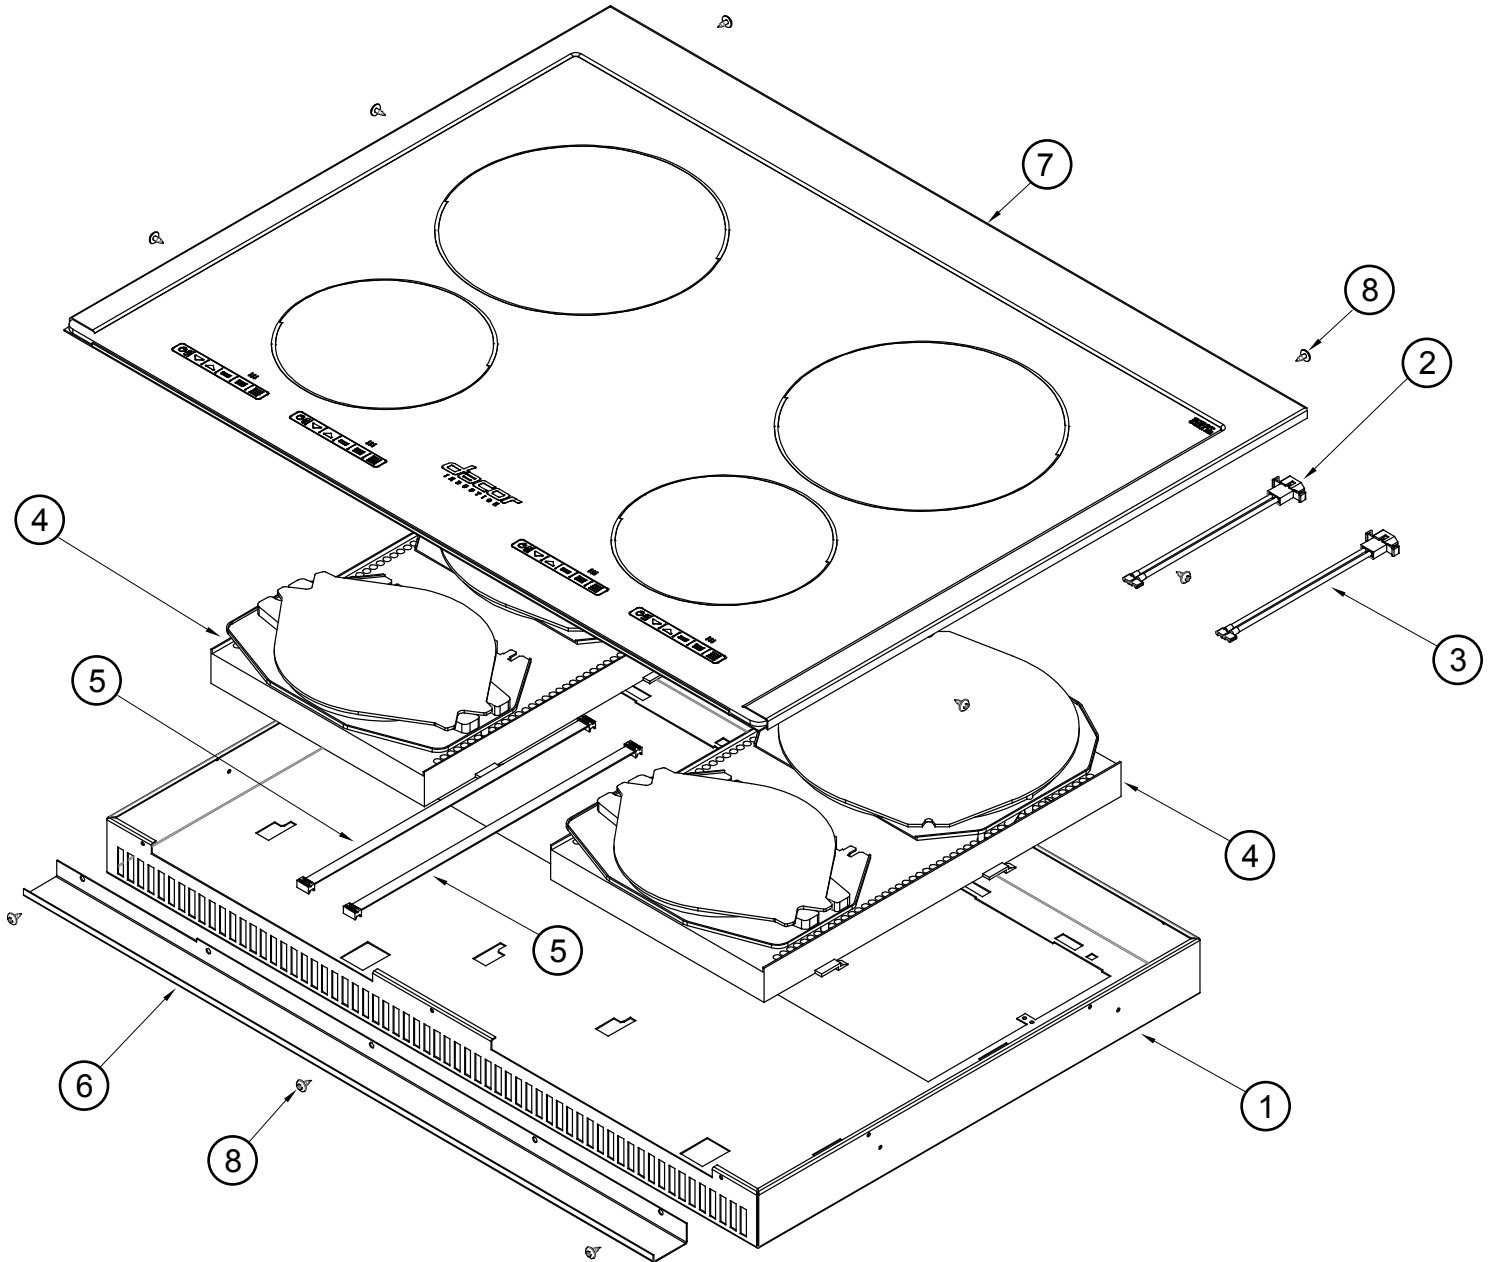

The Life of the Kitchen.®

PARTS CATALOG

Electric Range with Inducton Cooktop Models RR30NS, RR30NFS, RR30NIS, RR30NIFS

Page #	Description
2	Cooktop Assembly
3	Control Panel Assembly
4	Door Assembly
5	Oven Cell Assembly
6	Outer Assembly
7	Outer Assembly Parts
8	Base Assembly
9	Miscellaneous

Revised 05-14-2013

RR30N Range Cooktop Assembly

Item	Part#	Description
1	107281	Induction Box
2	107331	Harness w/Molex Plug, LH
3	107332	Harness w/Molex Plug, RH
4	107380	Generator, 16/22 1x3WR

Item	Part#	Description
5	107383	Ribbon Cable
6	36834	Gutter, Top Section
7	701751	Glass Panel Assembly
8	83024	Screw, Phil TRS, #8 X 3/8

RR30N Range Control Panel Assembly

Item	Part #	Description
1	701829	Control Panel, Assembly
2	83538	PCB Support (not shown)
3	105334	Controller Mount
4	102377	Relay Board
5	105486	Screw, 6-18 x 3/8", Plastic

Item	Part #	Description
6	107270	Support, LED Display
7	107392	Display Module, LED
8	83708	Screw, Torx Wfr Hd, #8 x 1/2"
9	107329	Wire Harness, Power (not shown)

RR30N Range Door Assembly

Item	External Handle Part #	Built-in Handle Part #	Description
1	701427-02 ¹	701697 ²	ASSEMBLY, DOOR SKIN
2	13659-001	NA	ASSEMBLY, DOOR HANDLE
3	72511CH	72511CH	LOGO, DACOR, 4", CHROME
4	107221B	107221B	HEAT SHIELD
5	105353	105353	INSULATION, SIDE DOOR
6	105352	105352	INSULATION, TOP DOOR
7	72711	72711	HINGE, LEFT
8	72710	72710	HINGE, RIGHT