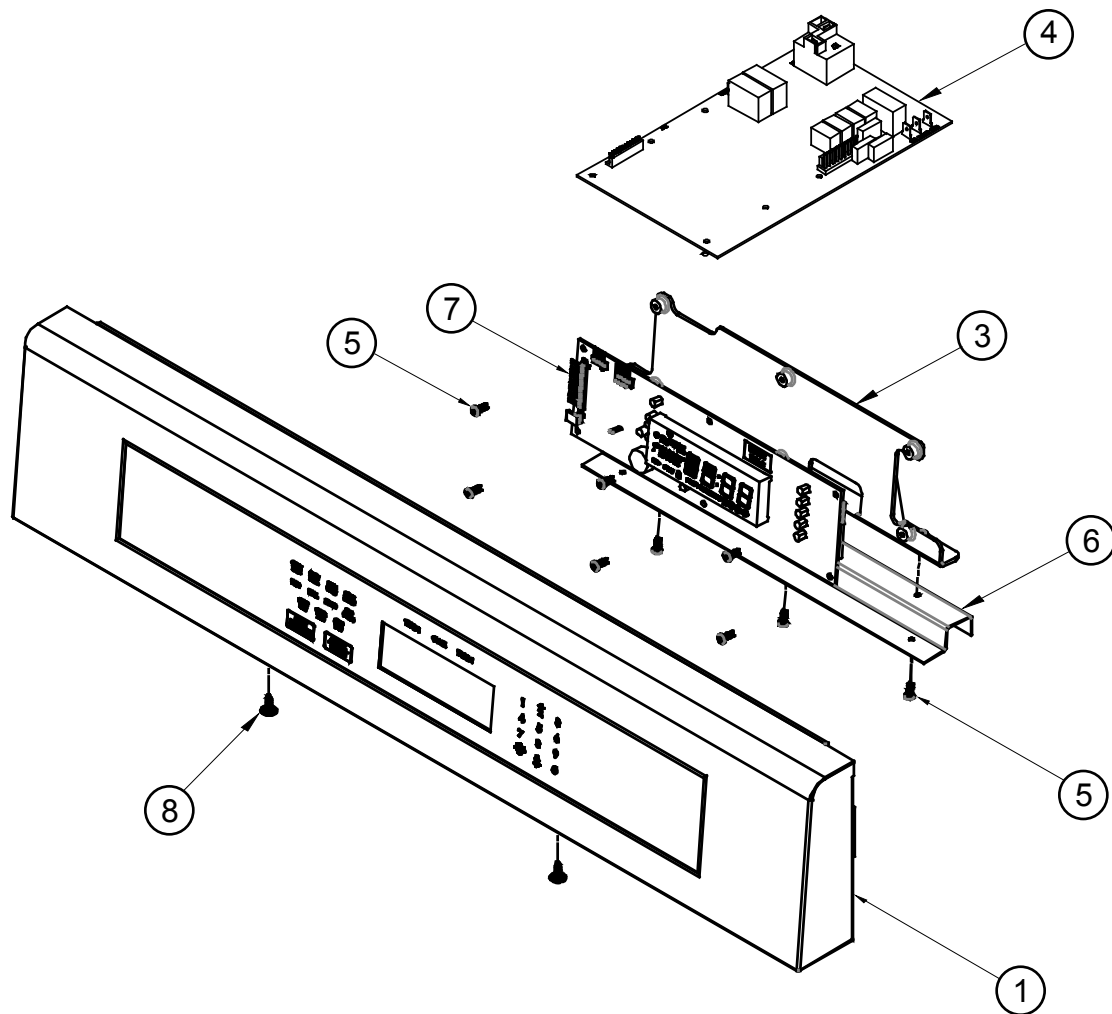

Revised 05-14-2013

RR30N Range Cooktop Assembly

Item	Part#	Description
1	107281	Induction Box
2	107331	Harness w/Molex Plug, LH
3	107332	Harness w/Molex Plug, RH
4	107380	Generator, 16/22 1x3WR

Item	Part#	Description
5	107383	Ribbon Cable
6	36834	Gutter, Top Section
7	701751	Glass Panel Assembly
8	83024	Screw, Phil TRS, #8 X 3/8

RR30N Range Control Panel Assembly

Item	Part #	Description
1	701829	Control Panel, Assembly
2	83538	PCB Support (not shown)
3	105334	Controller Mount
4	102377	Relay Board
5	105486	Screw, 6-18 x 3/8", Plastic

Item	Part #	Description
6	107270	Support, LED Display
7	107392	Display Module, LED
8	83708	Screw, Torx Wfr Hd, #8 x 1/2"
9	107329	Wire Harness, Power (not shown)

RR30N Range Door Assembly

Item	External Handle Part #	Built-in Handle Part #	Description
1	701427-02 ¹	701697 ²	ASSEMBLY, DOOR SKIN
2	13659-001	NA	ASSEMBLY, DOOR HANDLE
3	72511CH	72511CH	LOGO, DACOR, 4", CHROME
4	107221B	107221B	HEAT SHIELD
5	105353	105353	INSULATION, SIDE DOOR
6	105352	105352	INSULATION, TOP DOOR
7	72711	72711	HINGE, LEFT
8	72710	72710	HINGE, RIGHT

⁴ Door liner alone.

RR30N Range Oven Cell Assembly

Item	Part #	Description
1	100090	Door Latch
2	72752	Temperature Sensor
3	102369	Broil, Element
4	700633 ¹	Convection Fan Motor ¹
5	107111 ²	Assy, Light, Halogen ²
6	72348	Receptacle, Hinge
7	105991	Latch Plate
8	105485	Smoke Eliminator, Top
9	105366	Gasket, Cell
10	106991	Support, Rack
11	106573	Bake, Element