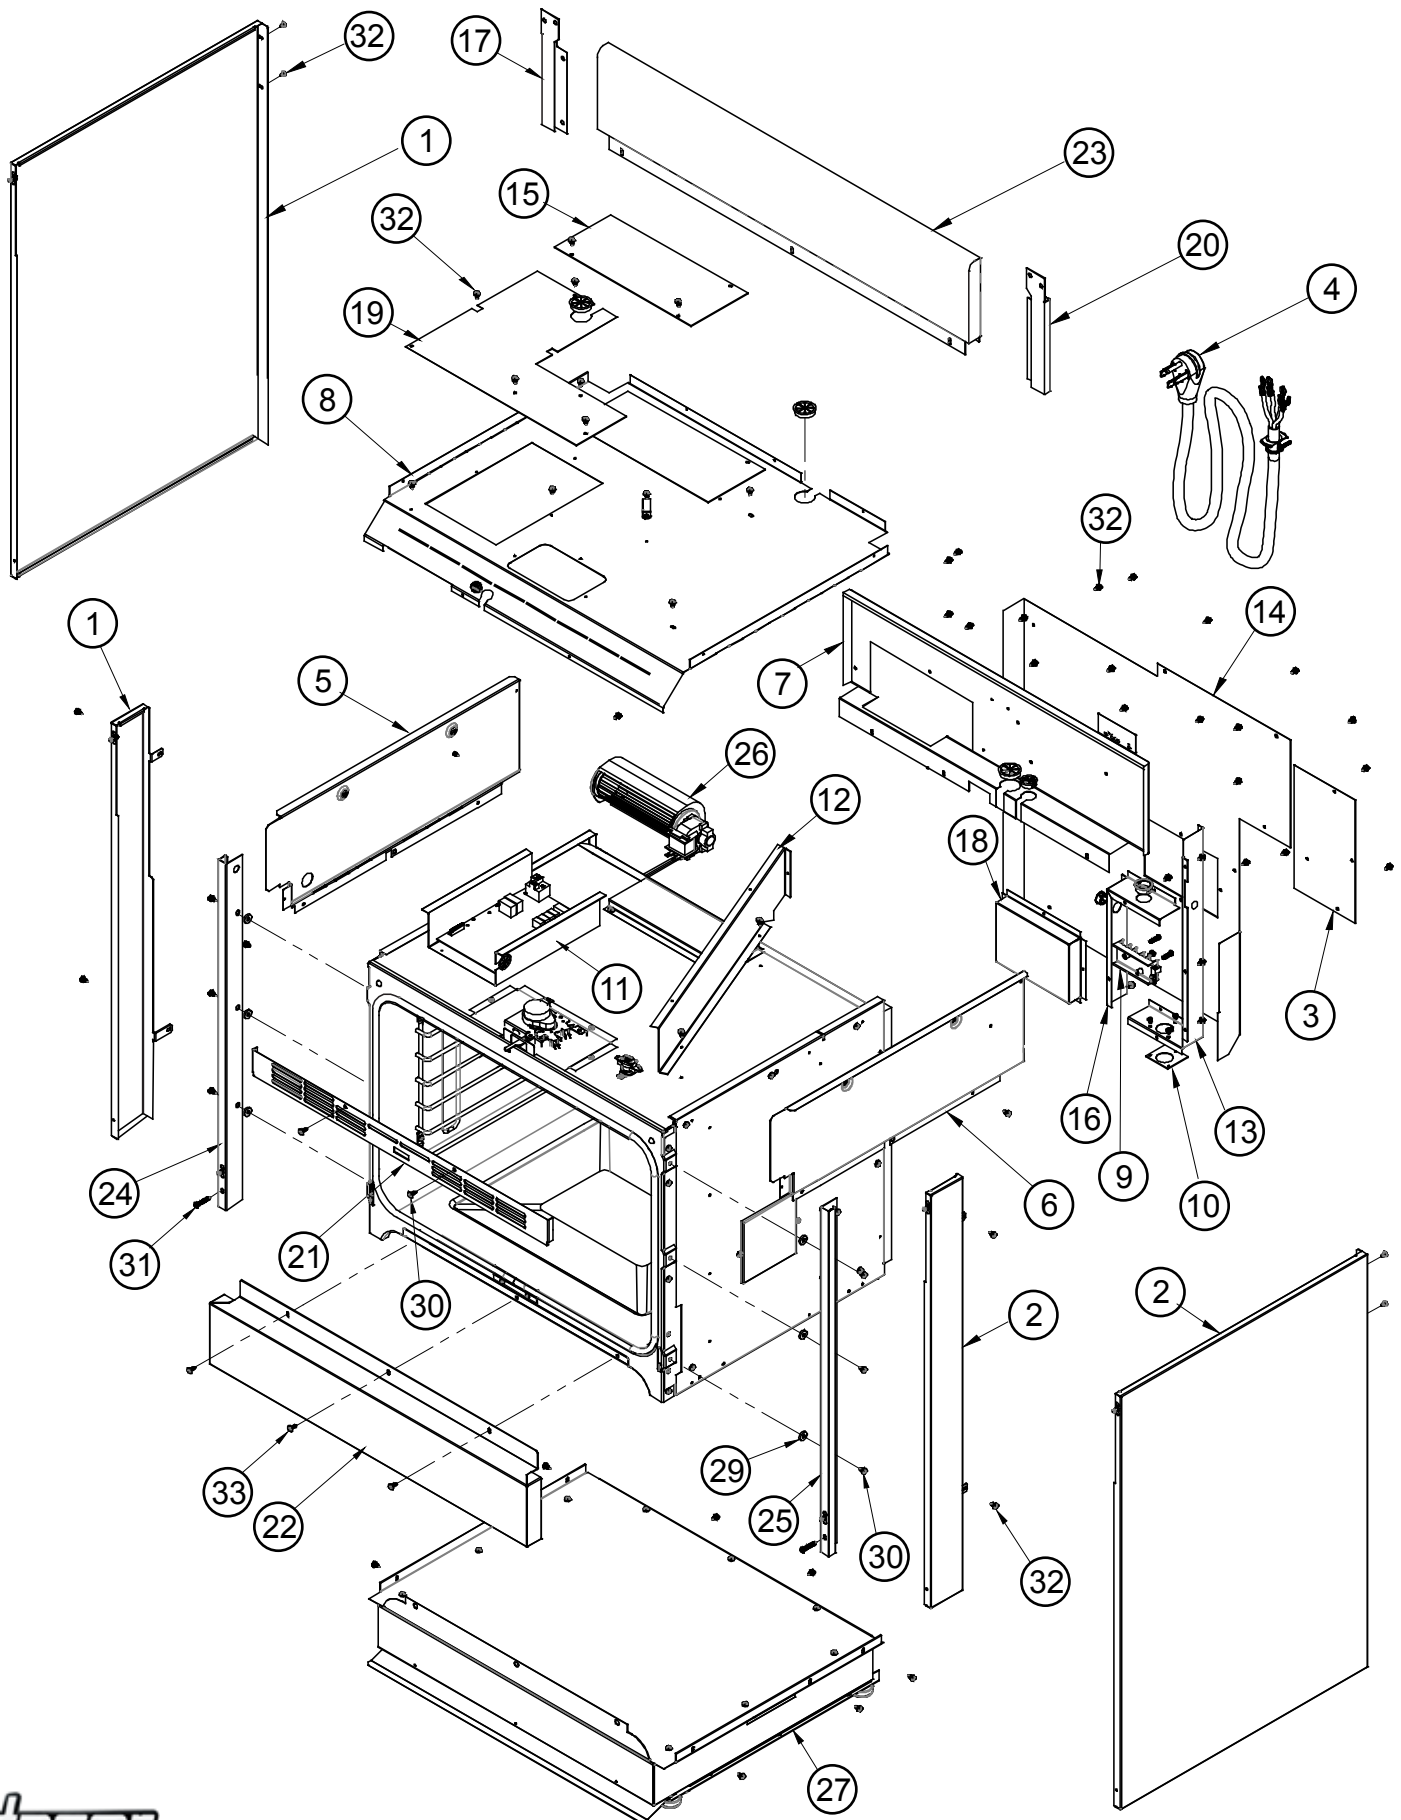

RR30N Range Outer Assembly

RR30N Range Outer Assembly Parts

Item	Part # Freestanding Units	Part # Slide-In Units	Description
1	701676-01¹	NA	Panel, Side, LH
	NA	701677-01²	Panel, Side, LH, 3 1/4"
2	701676-02¹	NA	Panel, Side, RH
	NA	701677-02²	Panel, Side, RH, 3 1/4"
3	107316	107316	Cover, Electrical
4	102554-02	102554-02	Power Cord, 50 Amp
5	107264	107264	Side Support, LH
6	107265	107265	Side Support, RH
7	107266	107266	Rear Panel, Top
8	107267	107267	Electrical Chassis
9	102384	102384	Terminal Block
10	102385-02³	NA	Adaptor, 1.125
11	105988	105988	Relay Board Support
12	105322	105322	Air Deflector, Cool Fan
13	107307	107307	Rear Exhaust, Right
14	107282	107282	Rear Cover
15	107368	107368	Cover, Cooling Fan
16	107308	107308	Box, Electrical
17	107289-01	107289-01	Backguard Bracket, Left
18	107117	107117	Box, Rear Panel
19	107119	107119	Cover, Relay
20	107289-02	107289-02	Backguard Bracket, Right
21	107202B	107202B	Grill, Intake
22	701659	701659	Panel, Kick
23	107715-02	107715-02	Backguard, 3"
	107715-01	107715-01	Backguard, 6"
	107715-03	107715-03	Backguard, 9"
24	701739-01	701739-01	Post Trim, LH
25	701739-02	701739-02	Post Trim, RH
26	82986	82986	Cooling Fan
27	NA	NA	Base (see page 8)
28	102403	102403	Ground Screw (not shown)

Item	Part # Slide-In Units	Description
29	83555	Screw, Washer, Fiber
30	83263	Screw, #8 x 3/8, Black
31	105737	Screw, #8 x 1 1/4
32	83023	Screw, Slot, #10 x 3/8"
33	83708	Screw, #8 x 1/2, Torx
-	107283	Wiring Harness, Main (not shown)
-	102403	Grounding Screw, #10 (not shown)
-	92191-01	Bushing, Split, .75 dia
-	92191-02	Bushing, Split, 1.0 dia
-	92191-03	Bushing, Split, 1.375 dia

¹ Models RR30NS[-C], RR30NFS[-C]

² Models RR30NIS, RR30NIFS

³ Not used on models that end in -C