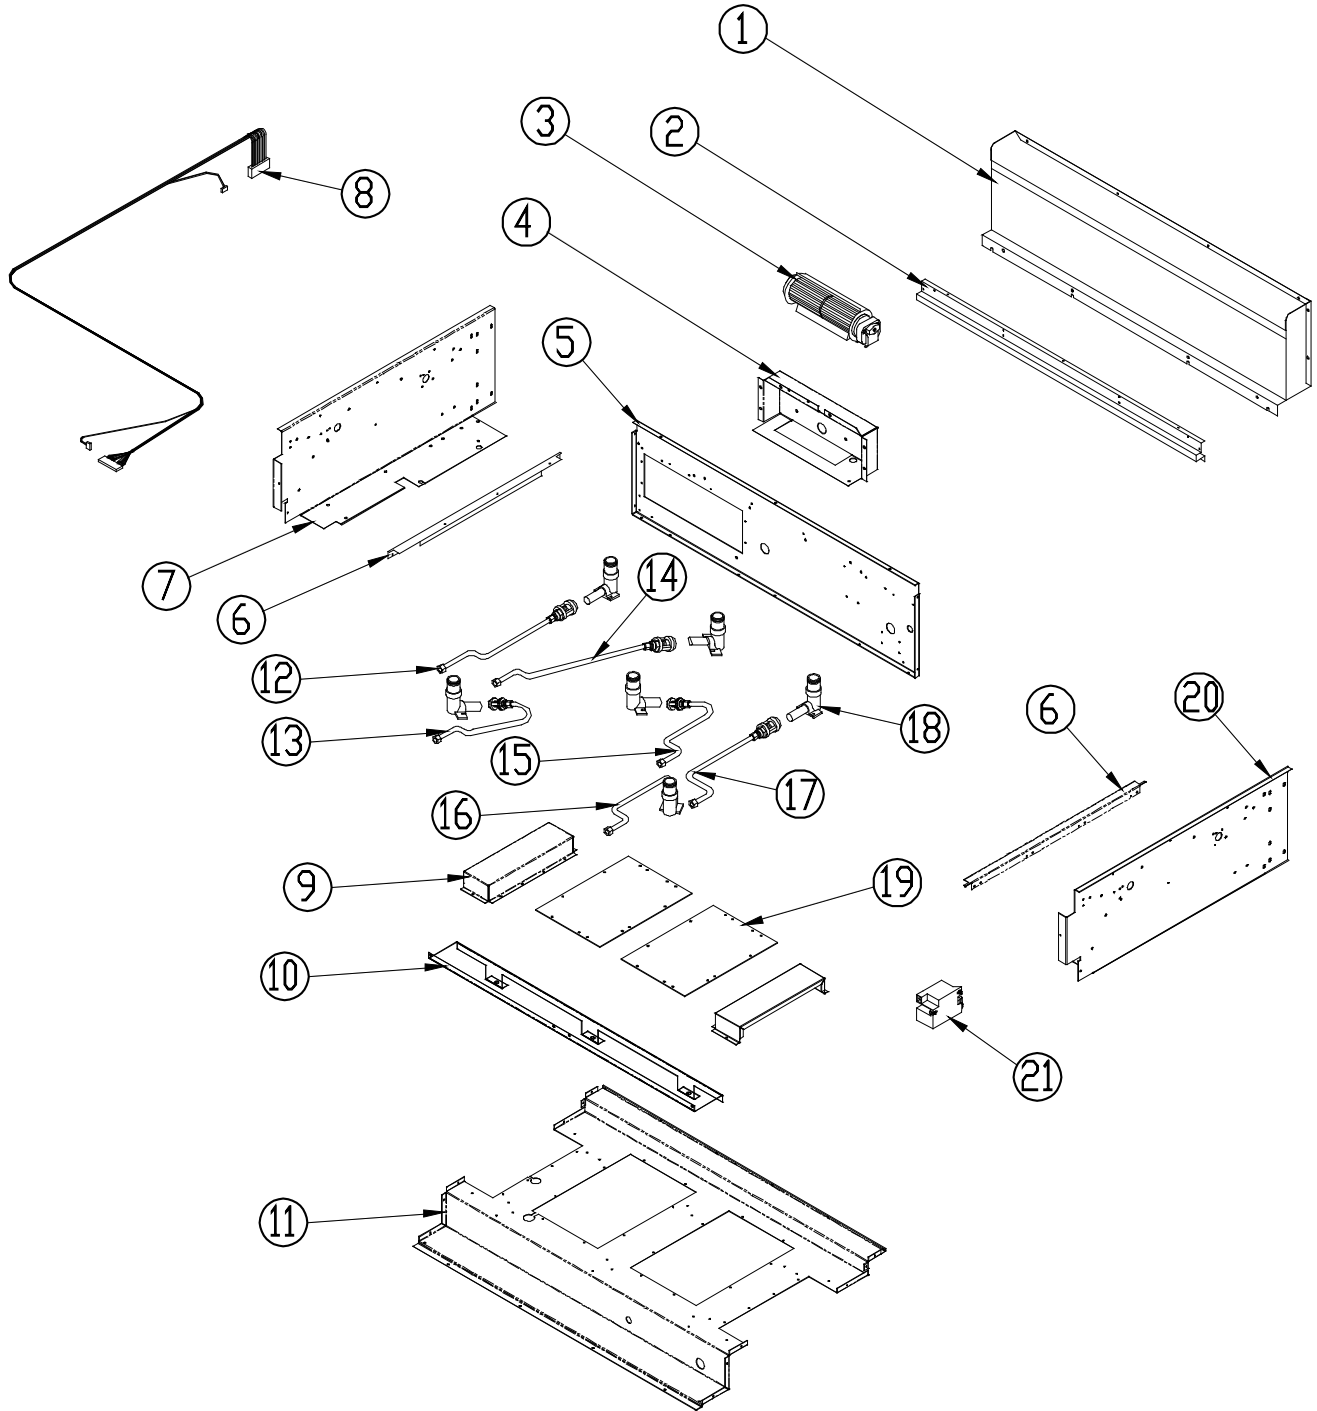

PARTS CATALOG

ERDE36 Range

Page #	Description
2	Top Assembly
3	Gas Tubing
4	Gas Tubing Parts
5	Oven Cell Assembly
6	Oven Cell Components
7	Oven Case Assembly
8	Control Panel Assembly
9	Manifold Assembly
10	Door Assembly
11	Base Assembly

Revised 07-09-2013

ERDE36 Top Assembly

Item	Part #	Description
1	72433SB	Grate Pack, 10" Grates
2	86474	Grate Support Pad, SGM
3	76482-001 ¹	Assy, Igniter Kit Single ¹
4	26959BP	Spill Tray Black Porcelain
5	86395	O-Ring, "D" Burner
6	62954	Burner Head, "D" Burner
7	82564	Burner Ring, "D" Burner
8	86405	Brass Nut
9	72434SB	Grate Pack, 14"
10	72435SB	Burner Cap, "D" Burner

¹Kit # 76482-001 includes igniter and igniter wire jacket.

ERDE36 Gas Tubing

ERDE36 Gas Tubing Parts

Item	NG Part #	LP Part #	NG/H Part #	LP/H Part #	Description
1	AERB3603	AERB3603	AERB3603	AERB3603	Backsplash, 3"
	13327	13327	13327	13327	Backsplash, 9"
	13358	13358	13358	13358	Backsplash, 24"
2	36130	36130	36130	36130	Channel, MTG, Top Frame, RR
3	82347	82347	82347	82347	Fan, Cooling, Gas Range
4	26971	26971	26971	26971	Bracket, Cooling Fan
5	46071	46071	46071	46071	Rear Panel
6	36035	36035	36035	36035	Side Support, Spill Tray
7	26924	26924	26924	26924	Side Support, LH
8	72818	72818	72818	72818	Wire Harness
9	46072	46072	46072	46072	Cover, Chassis
10	46080	46080	46080	46080	Shield, Manifold
11	27869	27869	27869	27869	Chassis
12	62850	62372	62856	62374	Assy, 5" Tube #1
13	62851	62369	62857	62371	Assy, 5" Tube #2
14	62852	62363	62858	62365	Assy, 5" Tube #3
15	62853	62366	62859	62368	Assy, 5" Tube #4
16	62854	62375	62860	62377	Assy, 5" Tube #5
17	62855	62405	62861	62407	Assy, 5" Tube #6
18	62325	62325	62325	62325	Base, Burner w/ Tube
19	46076	46076	46076	46076	Access Panel, ERDE36
20	27510	27510	27510	27510	Assy, Side Support, RH
21	86528	86528	86528	86528	Spark Module
-	92028	92028	92028	92028	Relay, PCB (not shown)
-	100195	100195	100195	100195	Ignitor Wire Kit, Set of 6 (not shown)