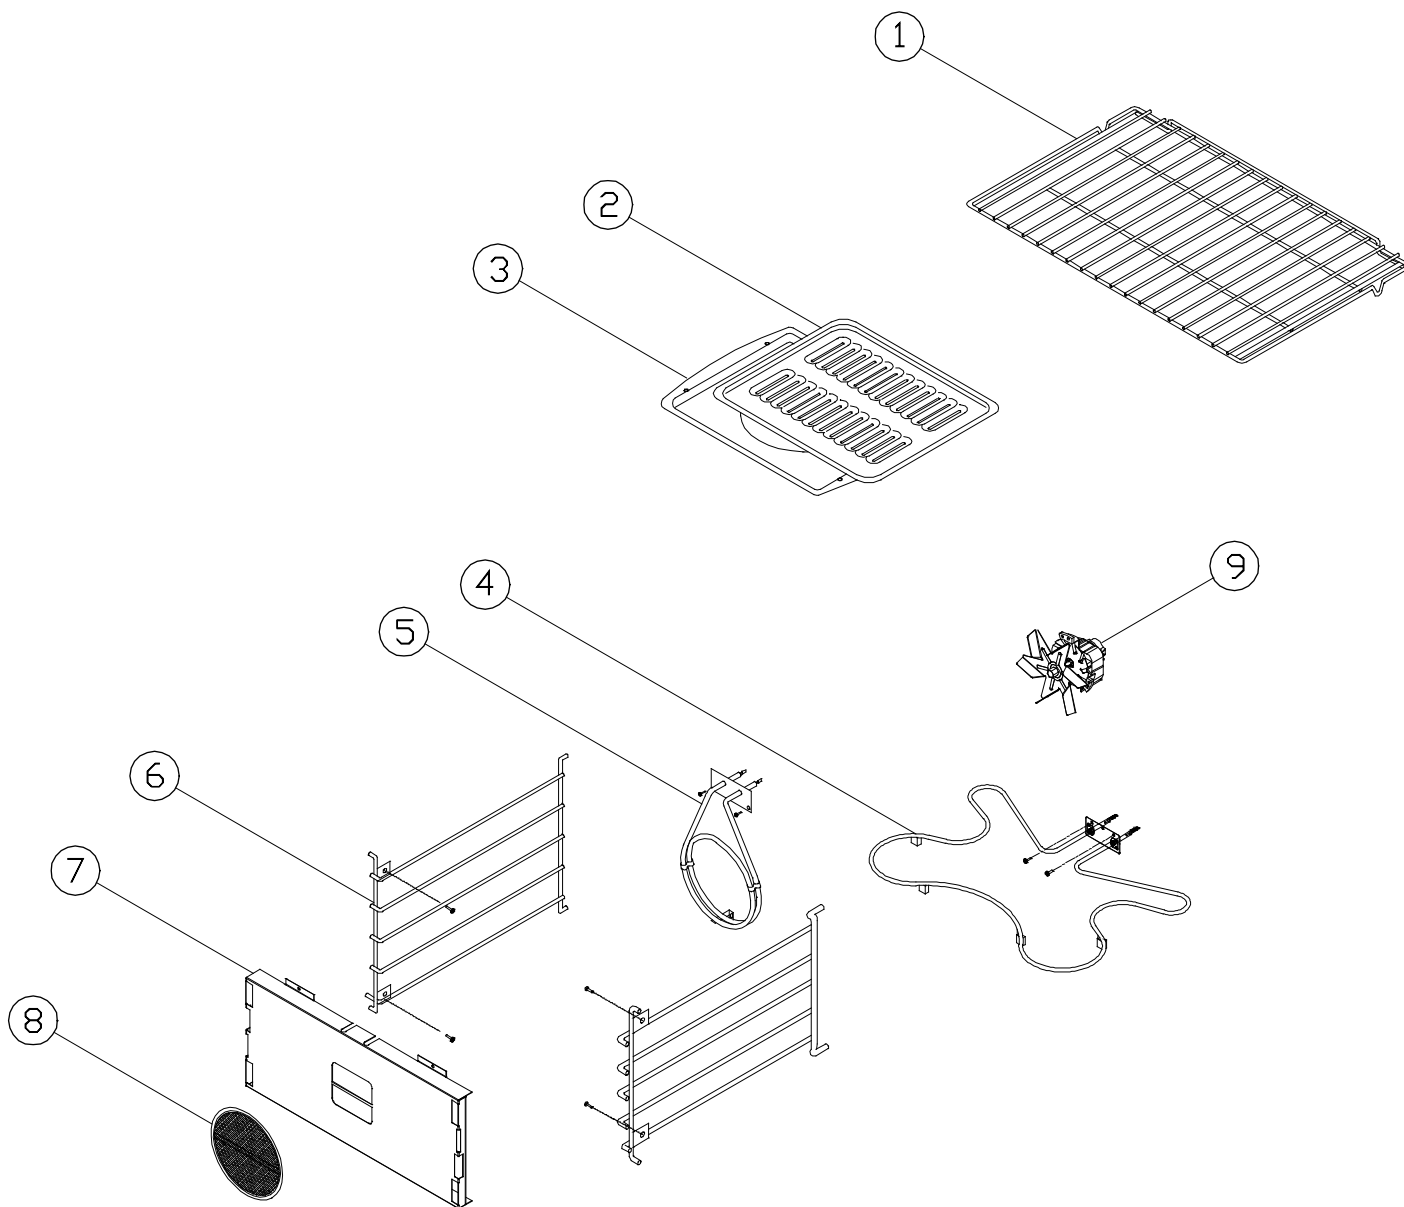

ERDE36 Oven Cell Assembly

Item	Part #	Description
1	72816	Exhaust Tube
2	82987	Hi-Limit Switch
3	26882	Case Rear
4	46073	Case Top
5	701582 ¹	Assy, Door Latch ¹
6	701582 ¹	Latch Plate ¹
7	80030	Insulation Top
8	80032	Insulation Cell Top
9	N/A	Assy, Oven Cell
10	62175	Assy, Halogen Light
-	82089	Light Blub, 40 W (not shown)
11	62075	Receptacle Hinge
12	72928	Broil Element
13	72160	Broil Glass

Item	Part #	Description
14	27865BP	Assy, Broiler Glass Frame
15	82826	Smoke Eliminator
16	26974	Case Bottom
17	80040	Insulation Bottom
18	83420	Screw, 10-32 x .500
19	86573	Halogen Blub, 10 W, 12 VAC
20	86574	Halogen Light Shield
21	27529	Case Side Right
22	62593	Temperature Sensor
23	36280	Convection Motor Mounting Plate
24	80029	Insulation Rear
25	27530	Case Side Left
26	46061	Smoke Shield
27	27866	Steam Box
28	62808	Transformer Halogen Light

¹Must order kit # 701582. Includes latch, latch plate and 6 screws.

ERDE36 Oven Cell Componets

Item	Part #	Description
1	62783	Oven Rack, 36"
2	82106	Porcelain Grill
3	82107	Porcelain Pan
4	62601	Bake Element
5	701042 ¹	Convection Element Kit ¹
6	62972	Support Rack
7	46089BP	Convection Baffle
8	82891	Convection Filter
9	62101 ²	Assy, Convection Motor ²
¹ Kit # 701042 includes convection element, fan blade, washer and nut.		
² Kit # 62101 includes convection fan motor, fan blade, washer and nut		