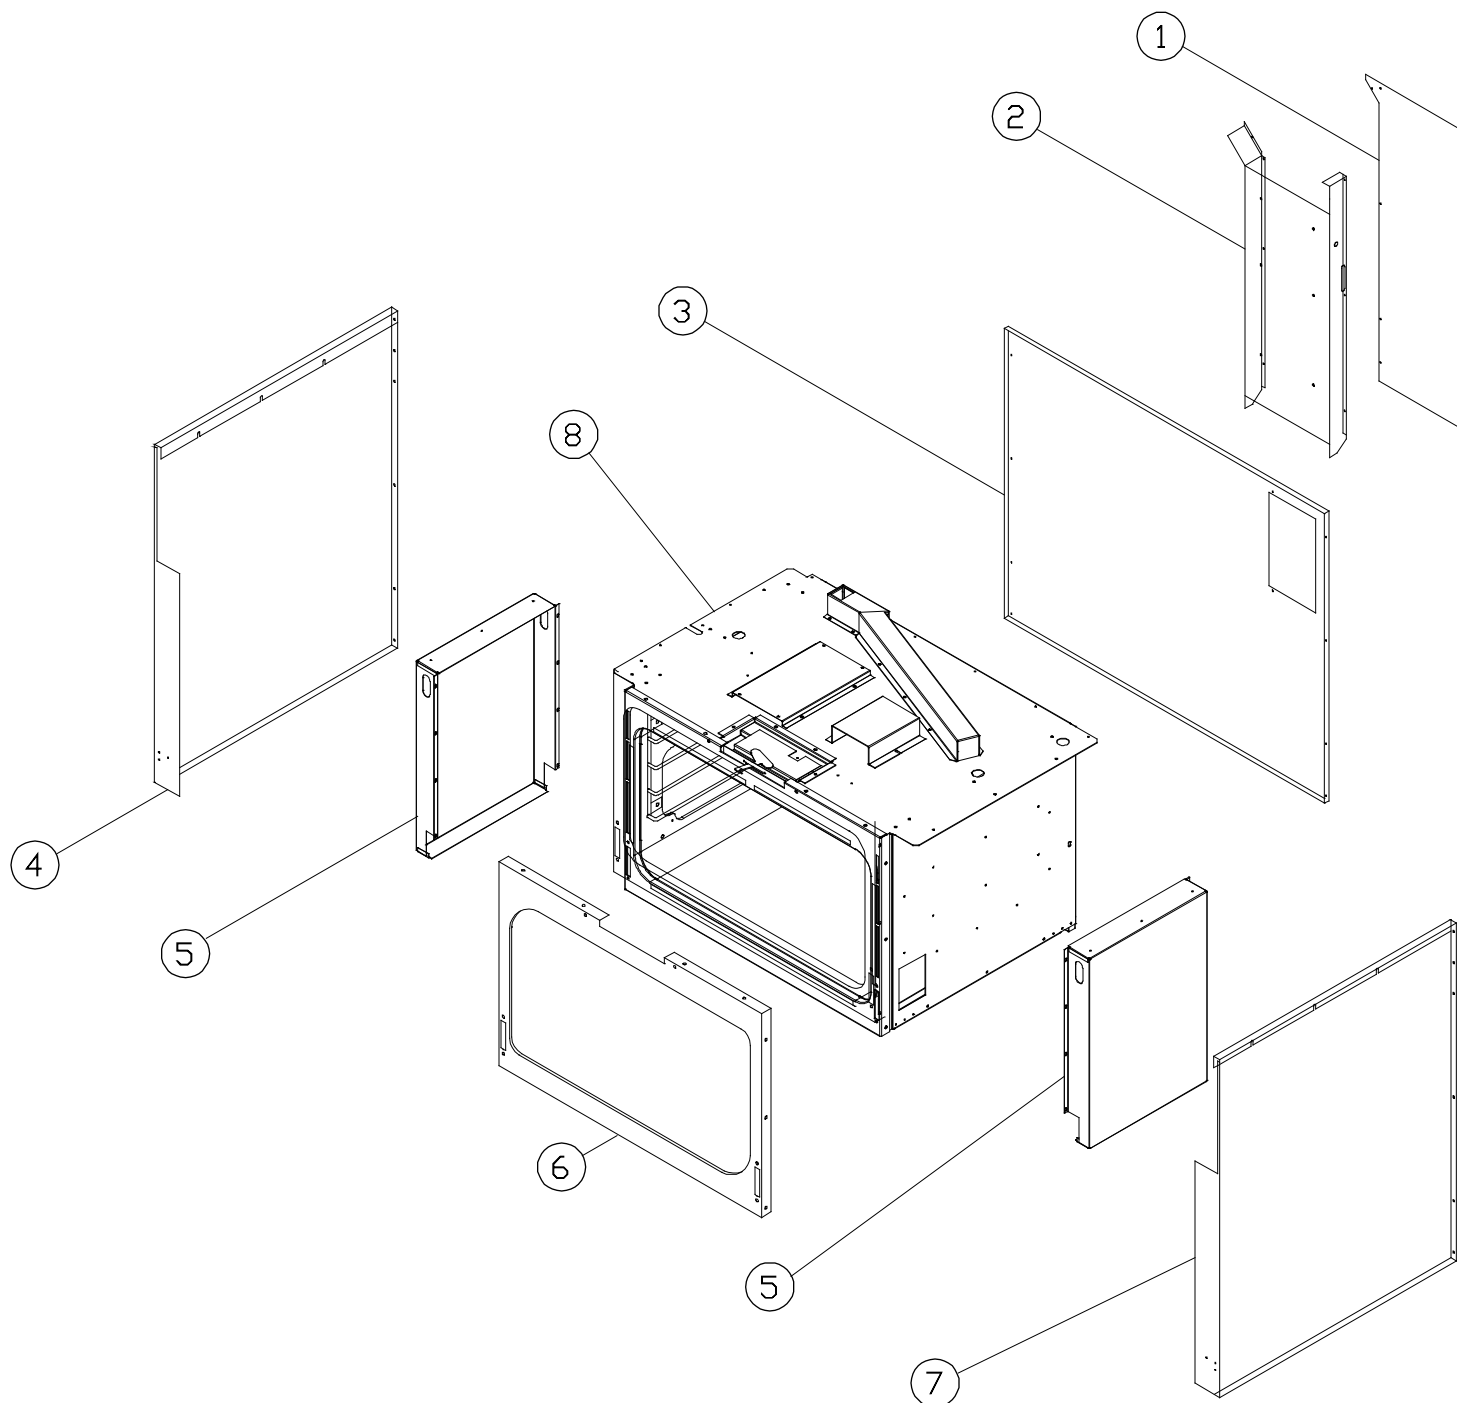

ERDE36 Oven Case Assembly

Item	Part #	Description
1	36020	Cover, Exhaust Duct
2	36493	Exhaust Duct
3	36184	Back Cover
4	36183	Side Panel, LH
5	27554	Weldment, Raceway
6	36086	Face Frame
7	36182	Side Panel, RH
8	N/A	Oven Case