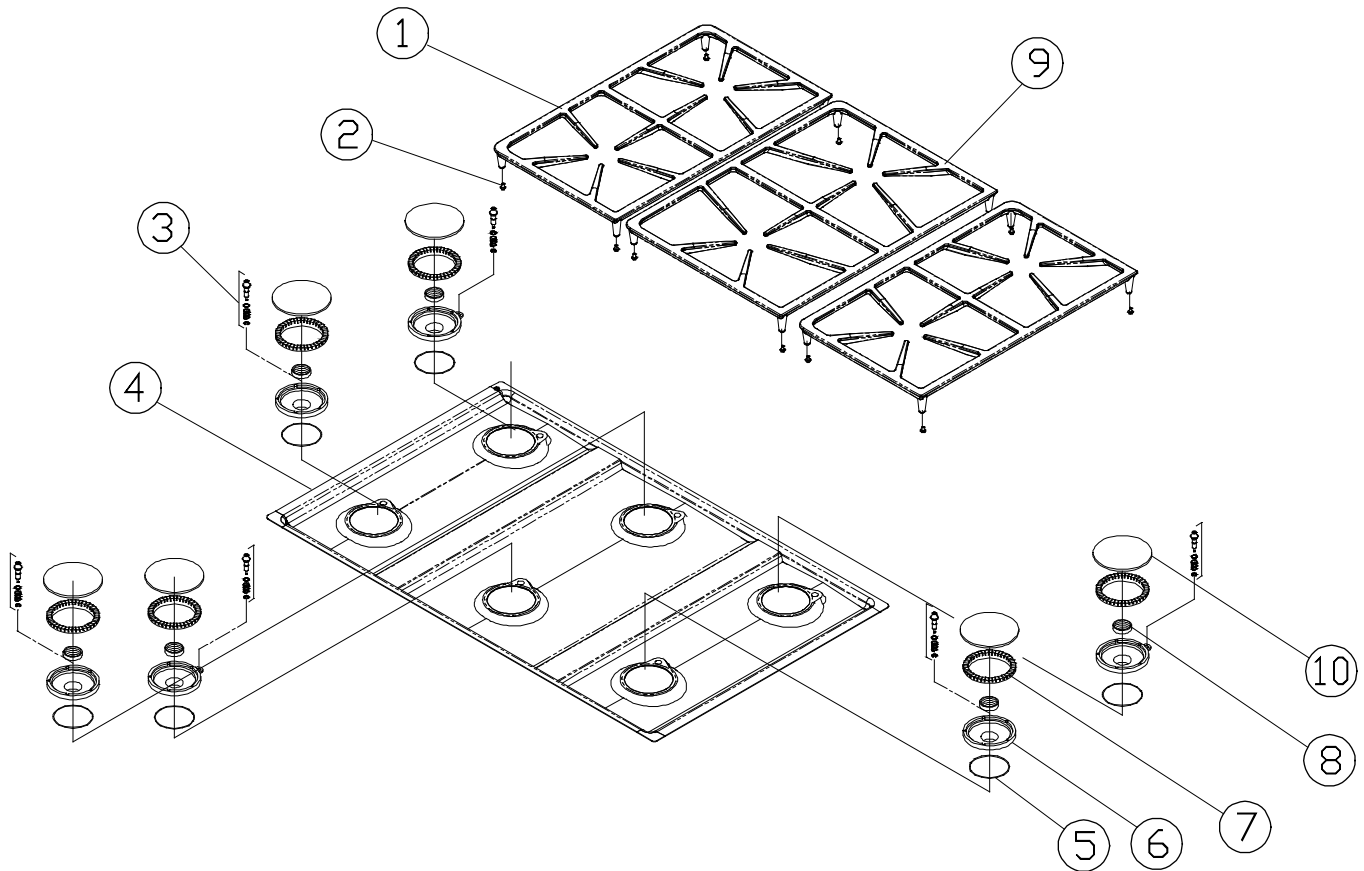

ERDE36 Top Assembly

Item	Part #	Description
1	72433SB	Grate Pack, 10" Grates
2	86474	Grate Support Pad, SGM
3	76482-001¹	Assy, Igniter Kit Single¹
4	26959BP	Spill Tray Black Porcelain
5	86395	O-Ring, "D" Burner
6	62954	Burner Head, "D" Burner
7	82564	Burner Ring, "D" Burner
8	86405	Brass Nut
9	72434SB	Grate Pack, 14"
10	72435SB	Burner Cap, "D" Burner

¹Kit # 76482-001 includes igniter and igniter wire jacket.