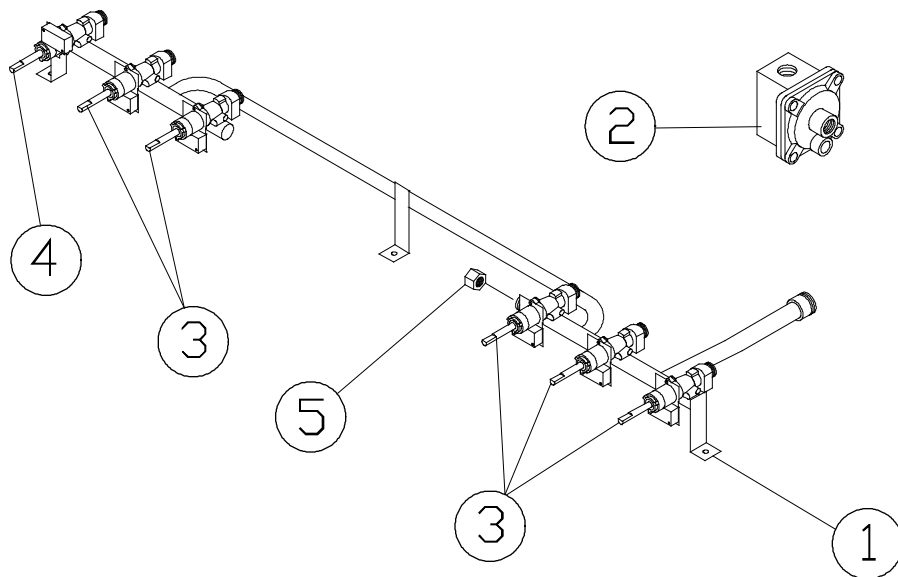

ERDE36 Manifold Assembly

Item	NG Part #	LP Part #	NG/H Part #	LP/H Part #	Description
1	62967	62335	62968	62333	Assy, Manifold w/ Valves
2	13478	13232	13478	13232	Assy, Regulator
3	86962	86559	86966	86565	Valve
4	86961	86558	86965	86564	Valve
5	62058	62058	62058	62058	Cap - 3/8"
6	103789	103789	103789	103789	Switch, Ignitor (not shown)