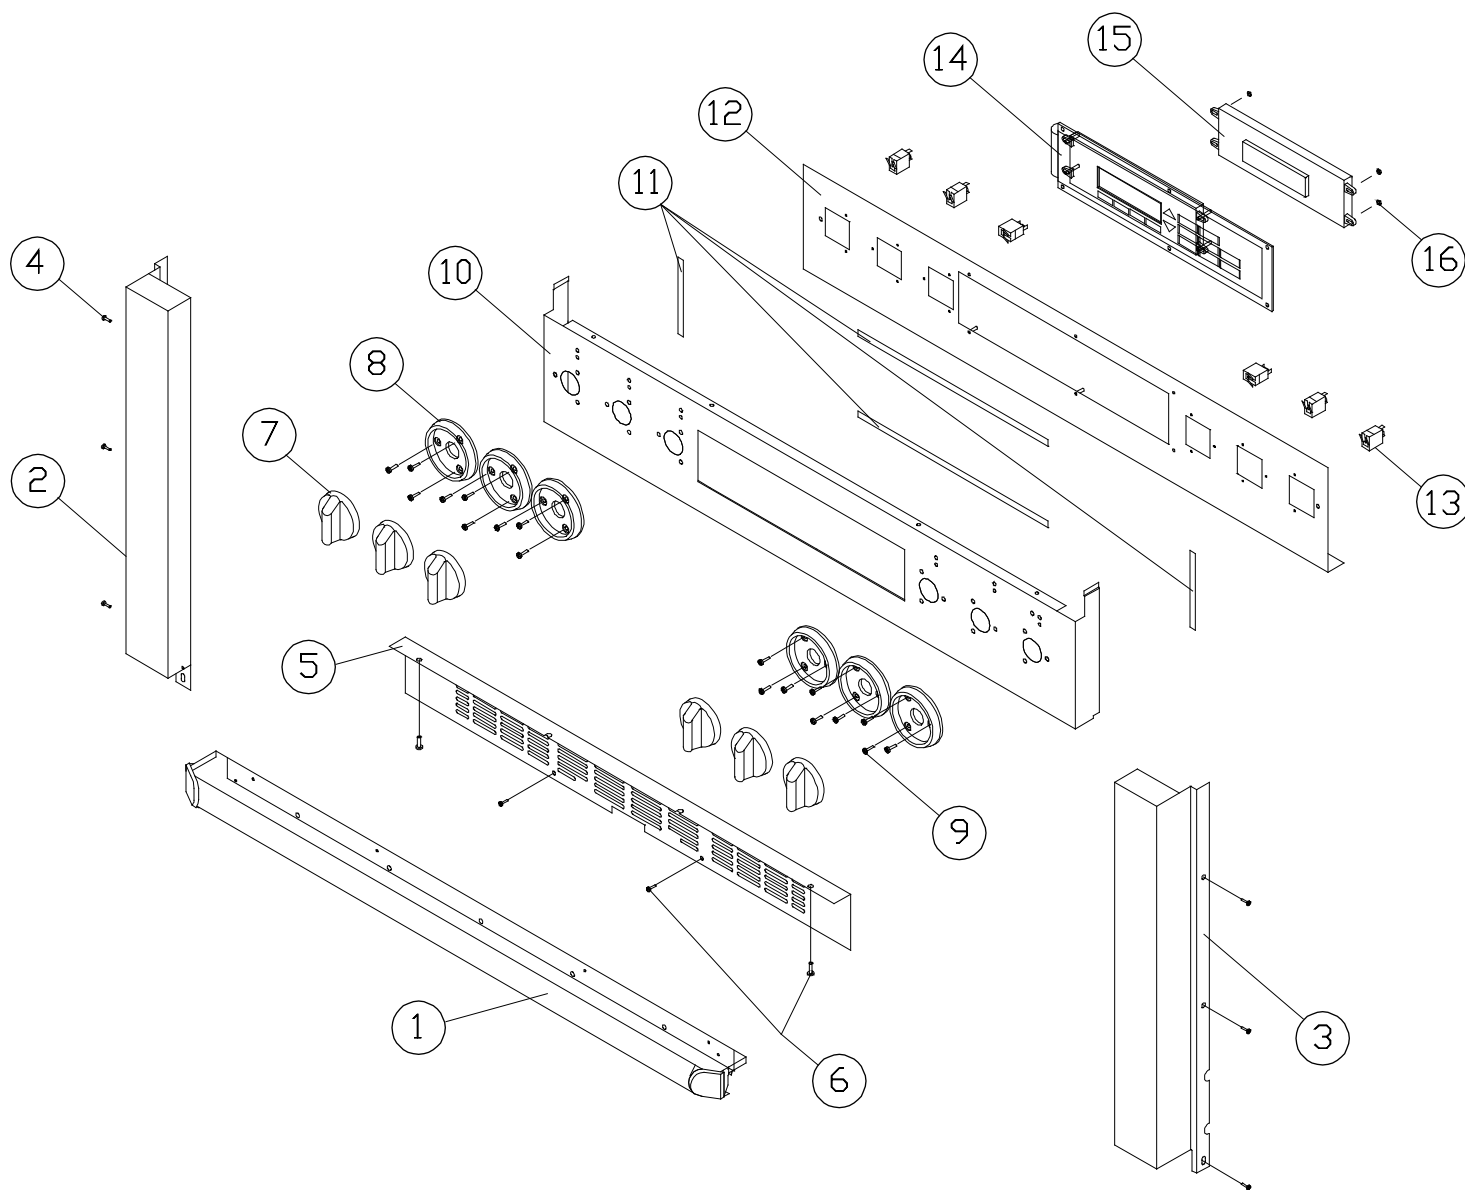

ERDE36 Control Panel

Item	Part #	Description
1	66831SBK	Assy, Bullnose w/ Black Caps
	66831SBR	Assy, Bullnose w/ Brass Caps
	66831SCH	Assy, Bullnose w/ Chrome Caps
	66831SCP	Assy, Bullnose w/ Copper Caps
2	26918	Side Frame, Right
3	26919	Side Frame, Left
4	83026	Screw, HWH, #10 x 3/4"
5	26950	Intake Grill
6	83263	Screw, Phil Wfr, #8 x 3/8"
7	62021B	Knob, Control, Epicure

Item	Part #	Description
8	100122BC	Trim Ring, Knob, Black Chrome
	100122BR	Trim Ring, Knob, Brass
	100122CH	Trim Ring, Knob, Chrome
	100122CP	Trim Ring, Knob, Copper
9	83534	Screw, HD, #8 x 3/8"
10	26898E	Control Panel
11	83577	Tape, Dbl Sided, 3M
12	26915	Sub-Control Panel
13	82086	Indicator Light
14	62309	Switch Panel, Membrane
15	62964	Oven Control Service Kit
16	83308	Nut, Keps, #6-32