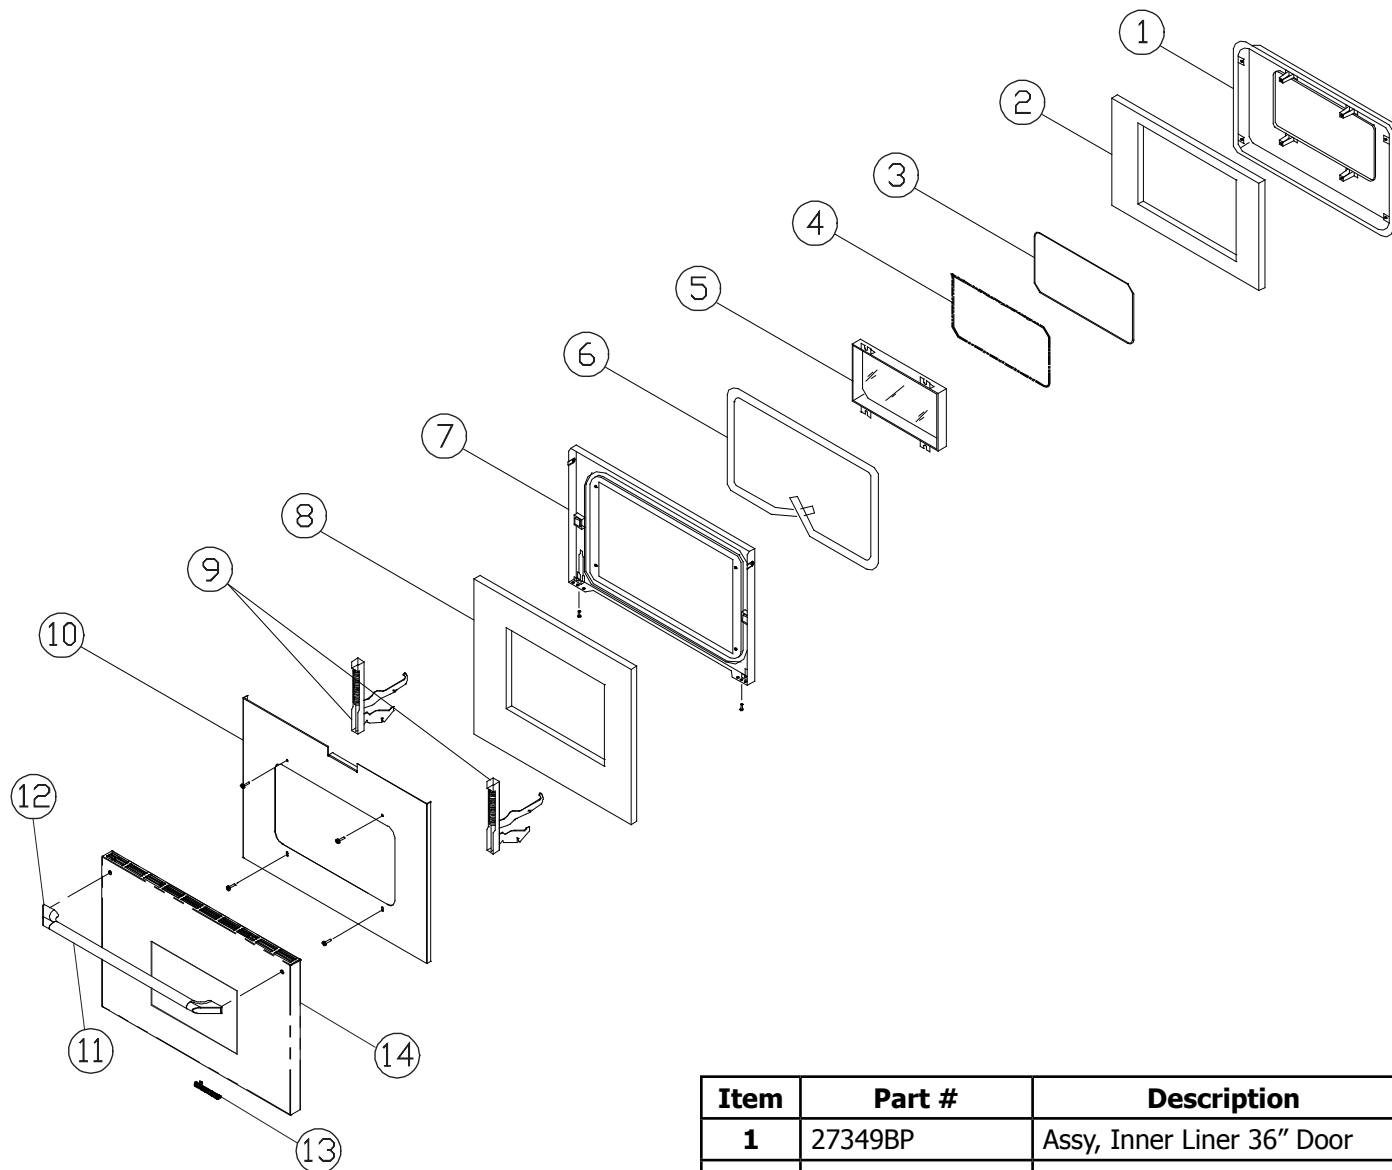

ERDE36 Door Assembly

Item	Part #	Description
1	27349BP	Assy, Inner Liner 36" Door
2	80108	Insulation, Window Pack
3	82790BP	J-Trim Window Pack
4	83425	Thermocord, 3/16"
5	13140	Window Pack, 36" Door
6	72046	Door Gasket, 36" Door
7	27352BP	Outer Liner Assy, 36" Door
8	80033	Insulation Set, 36" Door
9	62436	Hinge, Nuova Star-Gold
10	26908B	Heat Shield, 36" Door
11	62209	Handle, 36" Epicure
12	62691BK/BR/CH/CP	End Cap, Epicure
13	72511CH/BR/CP	Dacor Logo Large
14	66995¹	Assy, Outer Door, 36" ¹

¹Kit # 66995 includes outer door frame, trim and skin with outer door glass installed.