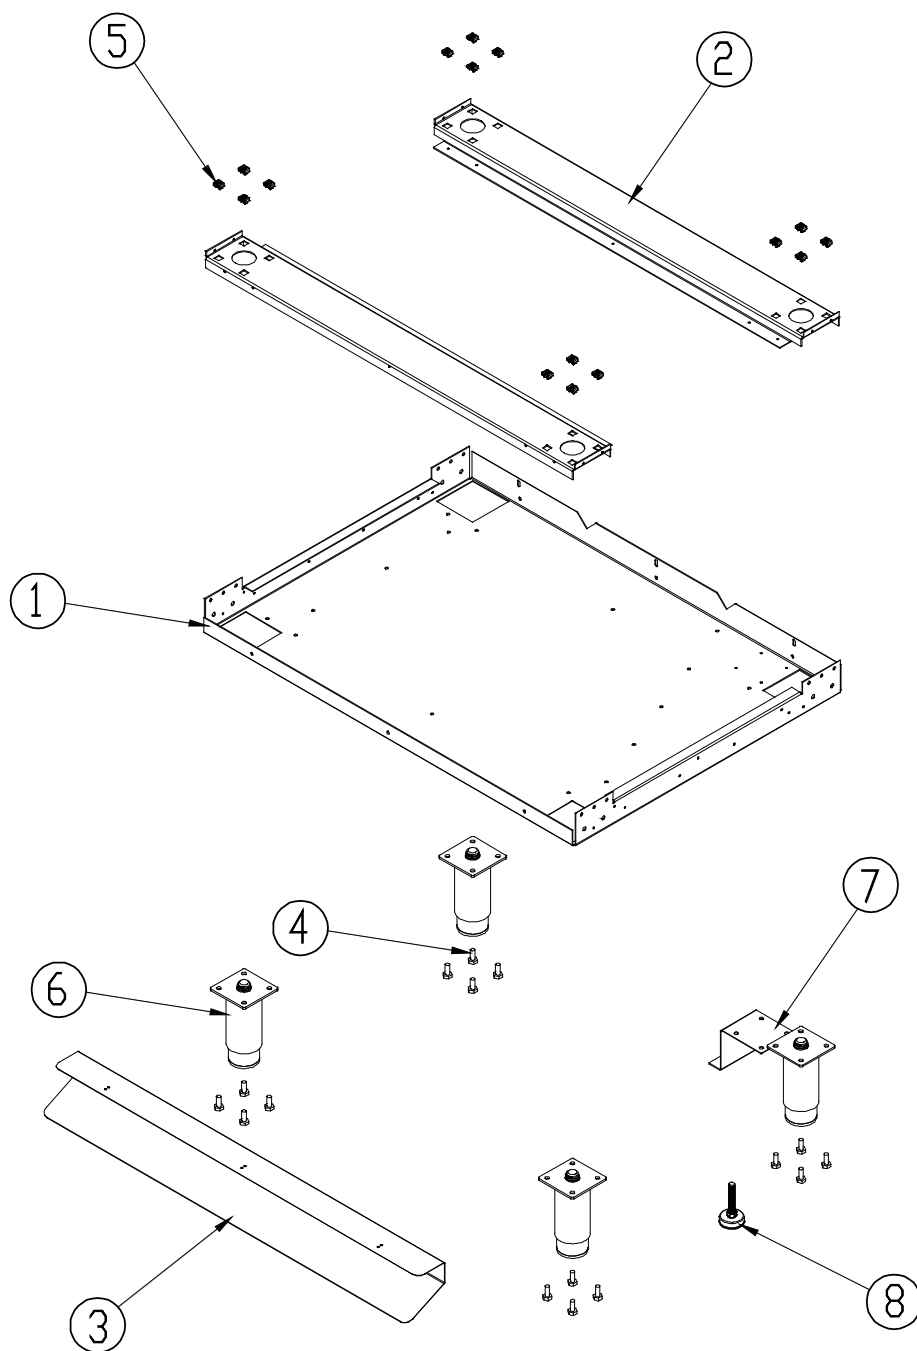

ERDE36 Base Assembly

Item	Part #	Description
1	36189	Base
2	36074	Leg Nut Support, Base
3	36165	Deflector Exhaust
4	83397	Screw, Cap, 1/4-20 x 3/8"
5	83398	Nut Retainer, 1/4-20
6	700000	Leg, 1/2" Epicure
7	27502	Anti-Tip Bracket
8	83034	Leveler, Anti-Tip Bracket
-	83023	Screw, Slot HWH, #10 x 3/8"
-	66813	Plastic Leg Insert