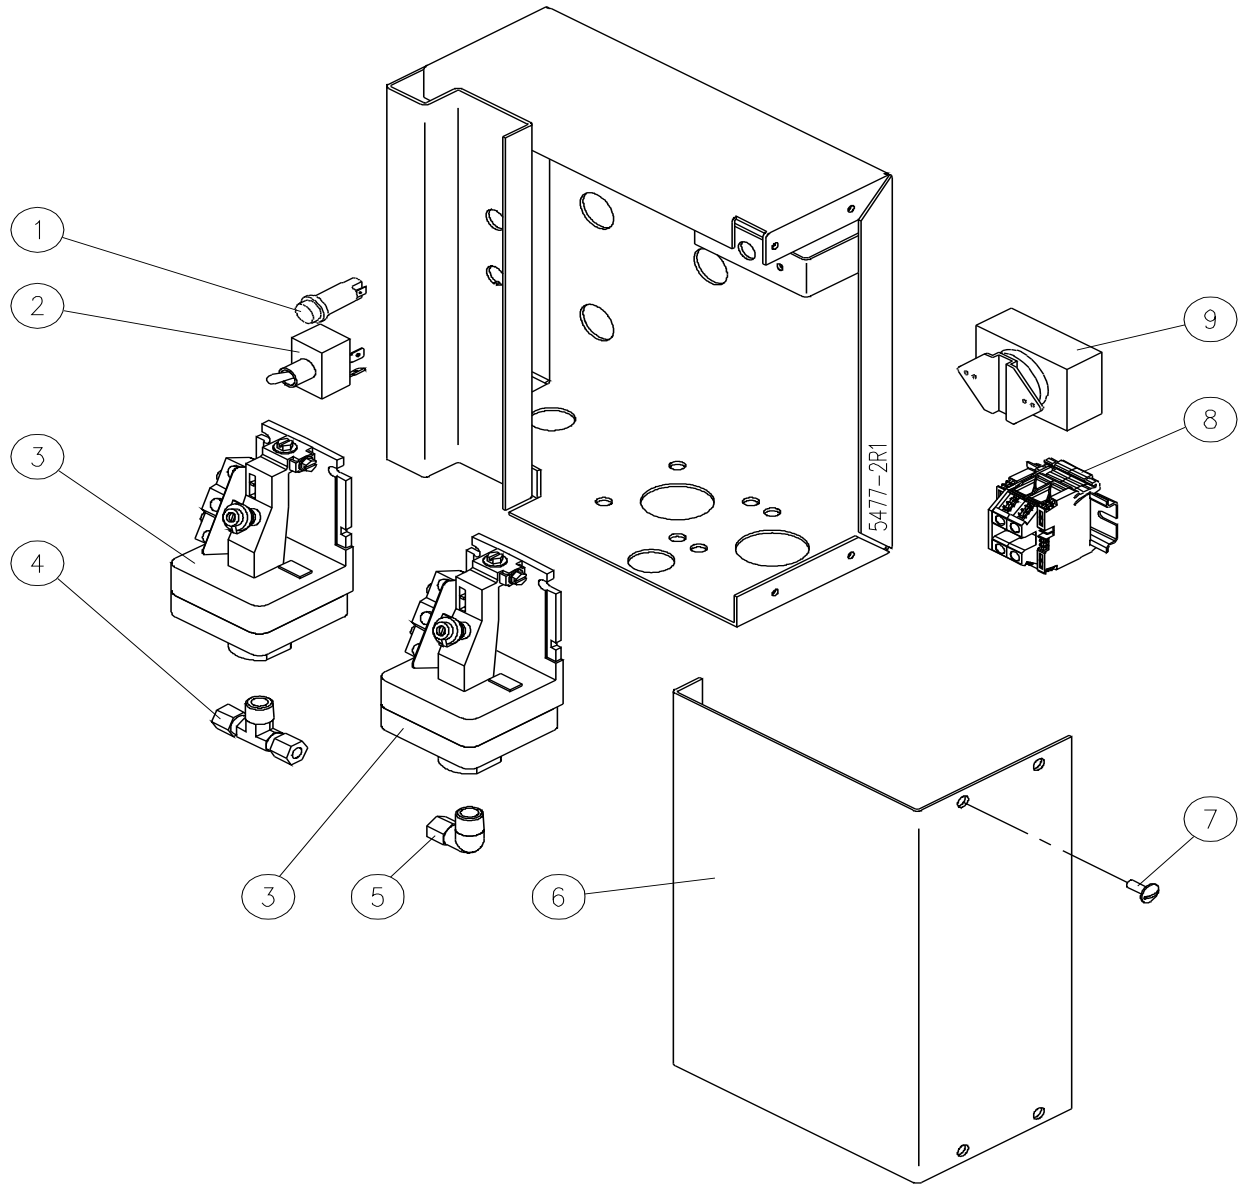

PARTS LIST, STEAM COIL GENERATORS, MODELS CSC-24, CSC-36

<u>ITEM</u>	<u>PART NO.</u>	<u>DESCRIPTION</u>	<u>QUANTITY</u>	
*	8-6021	Square Gasket	1	
*	8-6026	Blowdown Valve	1	
39	9035-3	Square Head Pipe Plug, 3/8"	1	
40	9011-4	Elbow, 3/4" 150#	1	
41	9090-034	Nipple, 3/4 x 3-1/2" Brass	1	
42	9272-1	Steam In Solenoid, 3/4"	1	
43	3-696D	Elbow, 3/8C x 1/2 NPT	1	
44	9035-5	Drain Plug, 3/4" NPT	1	
45	9010-024	Nipple, 3/4 x 2-1/2"	1	
**	46	9033-1	Reducer Bushing, 1 x 3/4"	1
**	47	3-686C	Connector, 3/8C x 3/8 NPT	1
	48	9361-1	Pressure Regulator, 2 - 25 PSI	1
**	49	9-3296	Drain Hose (10"), Pressureless Cookers	2
		9-3296-1	Drain Hose (20"), Pressureless Cookers	2
		9-3296-2	Drain Hose (15"), Pressureless Cookers	2
**	50	9017-5	Gear Clamp	4
	51	3-686B	Connector, 3/8C x 1/4 NPT	1
	52	8-1256-1	Heat Exchanger	1
	53A	9308-1	Water Supply Solenoid	1
	53B	9310-1	Cooling Solenoid	1
	54	3-696A	Elbow, 3/8C x 1/8 NPT	4

* NOT SHOWN.

** SELECT AS REQUIRED.

PARTS LIST, STEAM COIL GENERATORS, MODELS CSC-24, CSC-36

FIGURE 2

PARTS LIST, STEAM COIL GENERATORS, MODELS CSC-24, CSC-36

FIGURE 2

CONTROL BOX

<u>ITEM</u>	<u>PART NUMBER</u>	<u>DESCRIPTION</u>	<u>QUANTITY</u>
1	4-PL04	Pilot Light - Green	1
2	9110-1	ON/OFF Switch	1
3	9339-1	Pressure Switch complete with Transducer	2
4	3-724B	Tee, 1/4C x 1/4 MPT	1
5	3-696B	Elbow, 3/8C x 1/4 MPT	1
6	6573-1	Control Box Cover	1
7	M19C1032-14	Screw, 10-32 x 1/4	4
8	9390-2	Terminal Block	
		Modular Terminal Assembly, 2 Poles	1
		Includes the following parts:	
	9391-1	Modular Terminal	2
	9392-1	End Plate	1
	9393-1	End Clamp	2
	9394-053	Mounting Rail, 53 mm	1
9	4-TH04	Condensate Thermostat	1