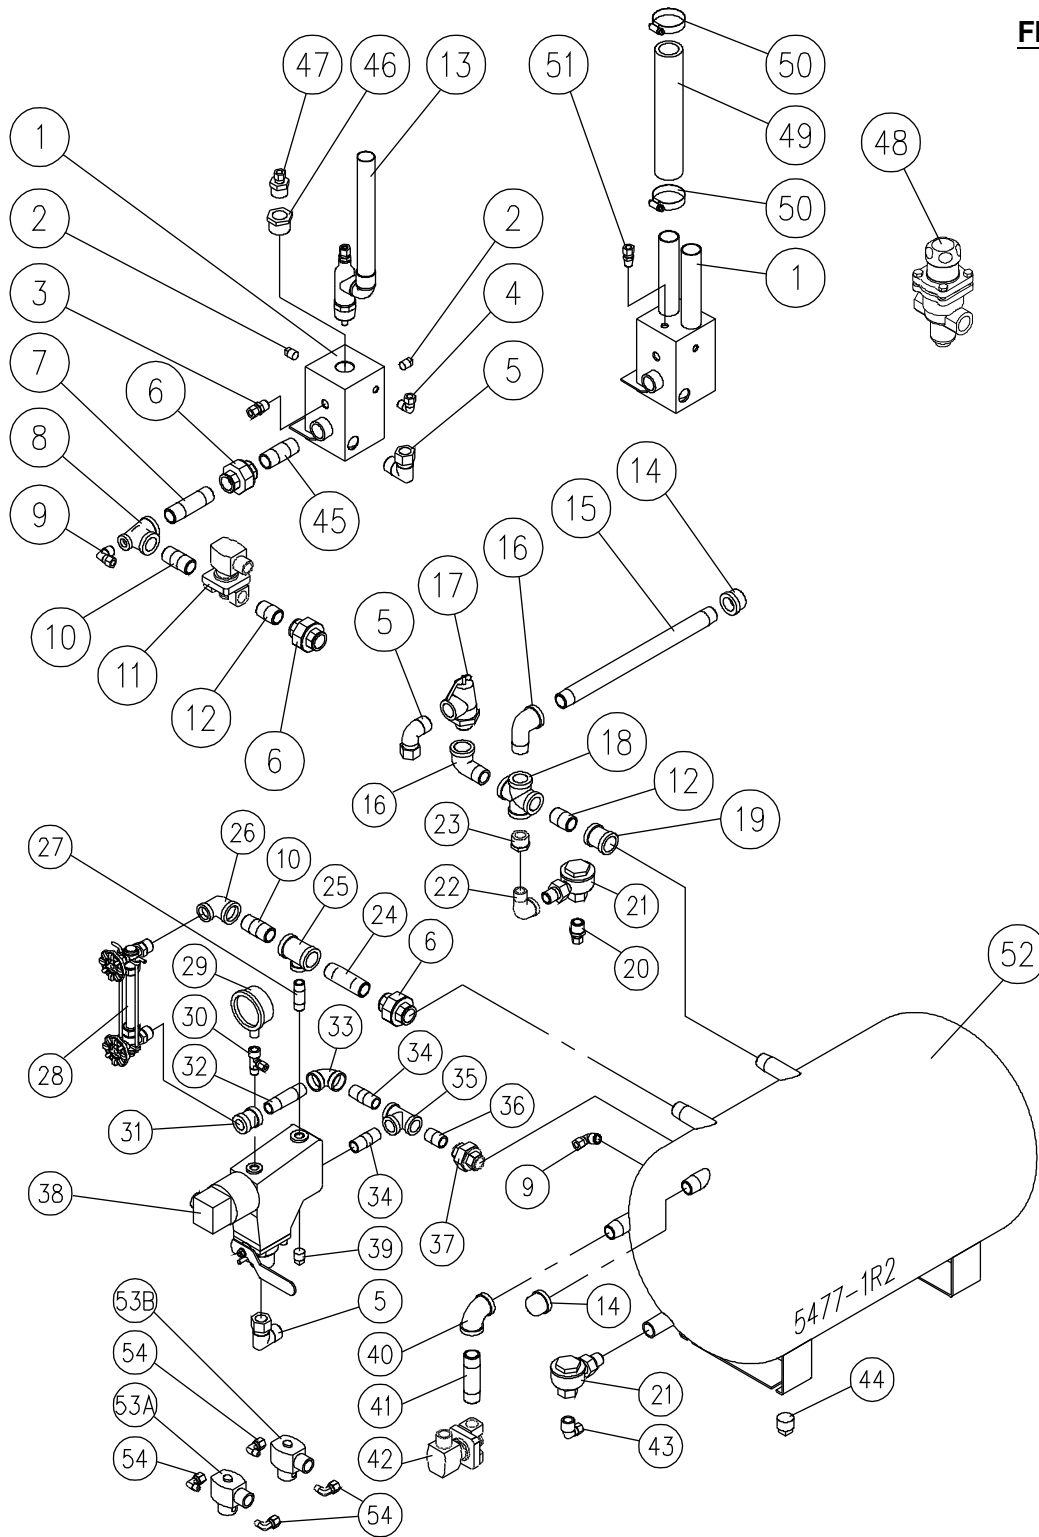

CROWN FOOD SERVICE EQUIPMENT

 A Middleby Company

70 Oakdale Road, Downsview (Toronto) Ontario, Canada, M3N 1V9
Telephone: 919-762-1000 www.crownsteamgroup.com

Printed in Canada

PARTS LIST, STEAM COIL GENERATORS, MODELS CSC-24, CSC-36

FIGURE 1

PARTS LIST, STEAM COIL GENERATORS, MODELS CSC-24, CSC-36

FIGURE 1

<u>ITEM</u>	<u>PART NO.</u>	<u>DESCRIPTION</u>	<u>QUANTITY</u>
** 1	6474-1	Appliance Drain (Pressureless)	1
	6475-1	Appliance Drain (Pressure)	1
2	9035-2	Square Pipe Plug, 1/4"	2
3	3-686C	Connector, 3/8C x 3/8" NPT	1
4	3-696B	Elbow, 3/8C x 1/4" NPT	1
5	3-6912E	Elbow, 3/4C x 3/4" NPT	3
6	9015-4	Union, 3/4" 150#	2
7	9010-034	Nipple, 3/4 x 3-1/2"	1
8	9013-8	Tee, 3/4 x 3/8 x 3/4 150#	1
9	3-696C	Elbow, 3/8C x 3/8 NPT	2
10	9090-020	Nipple, 3/4 x 2" Brass	2
** 11	3-S567	Blowdown Valve	1
*	3-BVEO	Ball Valve, 3/4"	1
12	9090-000	Close Nipple, 3/4" Brass	2
** 13	8-1255	Exhaust Drain Assembly (Pressure)	1
14	9067-2	Pipe Cap, 3/4"	2
15	9090-134	Pipe, 3/4 x 13-1/2" Brass	1
16	9012-4	St. Elbow, 3/4" 150#	2
17	3529-3	Relief Valve, 15 PSI	1
18	9089-1	Cross, 3/4" 150#	1
19	9042-4	Coupling, 3/4" 150#	1
20	3-686D	Connector, 3/8C x 1/2 NPT	1
21	9170-1	Steam Trap, 1/2"	2