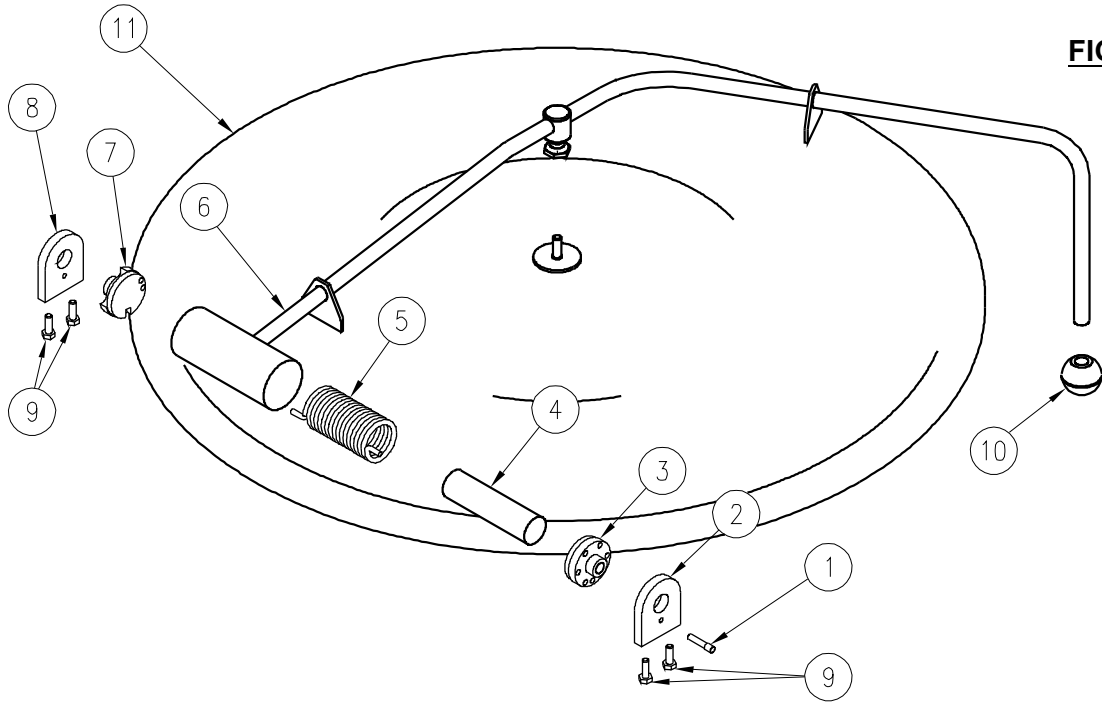

* NOT SHOWN.

** SELECT AS REQUIRED.

PARTS LIST, GAS KETTLES, MODELS GL-80E, GL-100E

FIGURE 2

PARTS LIST, GAS KETTLES, MODELS GL-80E, GL-100E

FROM FIGURE 2

BURNER ASSEMBLY

<u>ITEM</u>	<u>PART NUMBER</u>	<u>DESCRIPTION</u>	<u>QUANTITY</u>	
1.	3135-1	Burner	3	
2.	4239-1	Pilot Bracket	1	
3.	6034-1	Cover, Igniter Wiring	1	
4.	8184-1	Burner Basket	1	
5.	3598-45	Orifice #45, L.P.	3	
	3598-30	Orifice #30, Natural Gas	3	
6.	7572-1	Gas Manifold	1	
7.	9035-1	Sq. Hd. Pipe Plug 1/8 NPT	1	
8.	3-U6BE	Union Elbow, 3/4 NPT	1	
9.	9014-1	Reducing Elbow, #150, 1/2 NPT	1	
10.	5169-2	Igniter Cable	1	
**	11.	9-3380	Igniter/Sensor Pilot, Natural	1
		9-3380-1	Igniter/Sensor Pilot, LP	1
*	12.	5483-50	Insulation, 1.00" x 7.450" x 1.50"	1
	13.	8599-1	Pilot Tube	1

* NOT SHOWN

** SELECT AS REQUIRED.

PARTS LIST, GAS KETTLES, MODELS GL-80E, GL-100E

FIGURE 3

4991-3R0

<u>ITEM</u>	<u>PART NUMBER</u>	<u>DESCRIPTION</u>	<u>QUANTITY</u>
	1322-1	COVER ASSEMBLY	
1.	8-2029	Lock Pin	1
2.	8-2035L	End Lock Plate	1
3.	5428-1	Stationary Disc	1
4.	5430-1	Core	1
5.	8-2026	Spring	1
6.	1331-1	Handle Assembly	1
7.	5429-1	Rotary Disc	1
8.	8-2021	End Stop Plate	1
9.	1-56S6	Cap Screws, 1/4 - 20 x 3/4, Stainless Steel	4
10.	2-KB01	Knob	1
11.	2602-7	Cover	1

PARTS LIST, GAS KETTLES, MODELS GL-80E, GL-100E

FIGURE 4

DRAW-OFF VALVES

<u>ITEM</u>	<u>PART NUMBER</u>	<u>DESCRIPTION</u>	<u>QUANTITY</u>
	3-D015	1-1/2" DRAW-OFF VALVE ASSEMBLY	
1.	9031-3	Acorn Nut 10-24 UNC	1
2.	4115-1	Handle, Stainless Steel	1
3.	3-DV13	Gland Nut	1
4.	3-DV14	Bonnet	1
5.	3-DV16	"O" Ring	1
6.	3-DV15RV	Stem Assembly	1
7.	3-DV17	Valve Body	1

PARTS LIST, GAS KETTLES, MODELS GL-80E, GL-100E

FIGURE 4

<u>ITEM</u>	<u>PART NUMBER</u>	<u>DESCRIPTION</u>	<u>QUANTITY</u>
	3-D020	2" DRAW-OFF VALVE ASSEMBLY	
1.	9031-3	Acorn Nut 10-24 UNC	1
2.	4115-1	Handle, Stainless Steel	1
3.	3-DV23	Gland Nut	1
4.	3-DV24	Bonnet	1
5.	3-DV26	"O" Ring	1
6.	3-DV25RV	Stem Assembly	1
7.	3-DV27	Valve Body	1