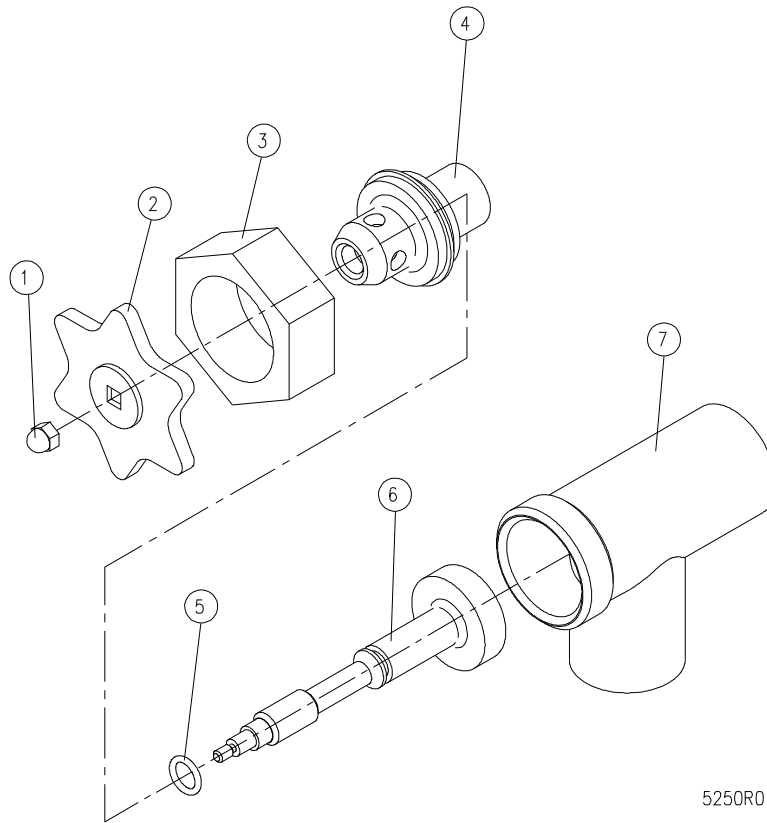

* NOT SHOWN.

** SELECT AS REQUIRED.

PARTS LIST, GAS KETTLES, MODELS GL-80E, GL-100E

FIGURE 2

PARTS LIST, GAS KETTLES, MODELS GL-80E, GL-100E

FROM FIGURE 2

BURNER ASSEMBLY

<u>ITEM</u>	<u>PART NUMBER</u>	<u>DESCRIPTION</u>	<u>QUANTITY</u>	
1.	3135-1	Burner	3	
2.	4239-1	Pilot Bracket	1	
3.	6034-1	Cover, Igniter Wiring	1	
4.	8184-1	Burner Basket	1	
5.	3598-45	Orifice #45, L.P.	3	
	3598-30	Orifice #30, Natural Gas	3	
6.	7572-1	Gas Manifold	1	
7.	9035-1	Sq. Hd. Pipe Plug 1/8 NPT	1	
8.	3-U6BE	Union Elbow, 3/4 NPT	1	
9.	9014-1	Reducing Elbow, #150, 1/2 NPT	1	
10.	5169-2	Igniter Cable	1	
**	11.	9-3380	Igniter/Sensor Pilot, Natural	1
		9-3380-1	Igniter/Sensor Pilot, LP	1
*	12.	5483-50	Insulation, 1.00" x 7.450" x 1.50"	1
	13.	8599-1	Pilot Tube	1

* NOT SHOWN

** SELECT AS REQUIRED.

PARTS LIST, GAS KETTLES, MODELS GL-80E, GL-100E

FIGURE 3

4991-3R0

<u>ITEM</u>	<u>PART NUMBER</u>	<u>DESCRIPTION</u>	<u>QUANTITY</u>
	1322-1	COVER ASSEMBLY	
1.	8-2029	Lock Pin	1
2.	8-2035L	End Lock Plate	1
3.	5428-1	Stationary Disc	1
4.	5430-1	Core	1
5.	8-2026	Spring	1
6.	1331-1	Handle Assembly	1
7.	5429-1	Rotary Disc	1
8.	8-2021	End Stop Plate	1
9.	1-56S6	Cap Screws, 1/4 - 20 x 3/4, Stainless Steel	4
10.	2-KB01	Knob	1
11.	2602-7	Cover	1

PARTS LIST, GAS KETTLES, MODELS GL-80E, GL-100E

FIGURE 4

DRAW-OFF VALVES

<u>ITEM</u>	<u>PART NUMBER</u>	<u>DESCRIPTION</u>	<u>QUANTITY</u>
	3-D015	1-1/2" DRAW-OFF VALVE ASSEMBLY	
1.	9031-3	Acorn Nut 10-24 UNC	1
2.	4115-1	Handle, Stainless Steel	1
3.	3-DV13	Gland Nut	1
4.	3-DV14	Bonnet	1
5.	3-DV16	"O" Ring	1
6.	3-DV15RV	Stem Assembly	1
7.	3-DV17	Valve Body	1

PARTS LIST, GAS KETTLES, MODELS GL-80E, GL-100E

FIGURE 4

<u>ITEM</u>	<u>PART NUMBER</u>	<u>DESCRIPTION</u>	<u>QUANTITY</u>
	3-D020	2" DRAW-OFF VALVE ASSEMBLY	
1.	9031-3	Acorn Nut 10-24 UNC	1
2.	4115-1	Handle, Stainless Steel	1
3.	3-DV23	Gland Nut	1
4.	3-DV24	Bonnet	1
5.	3-DV26	"O" Ring	1
6.	3-DV25RV	Stem Assembly	1
7.	3-DV27	Valve Body	1