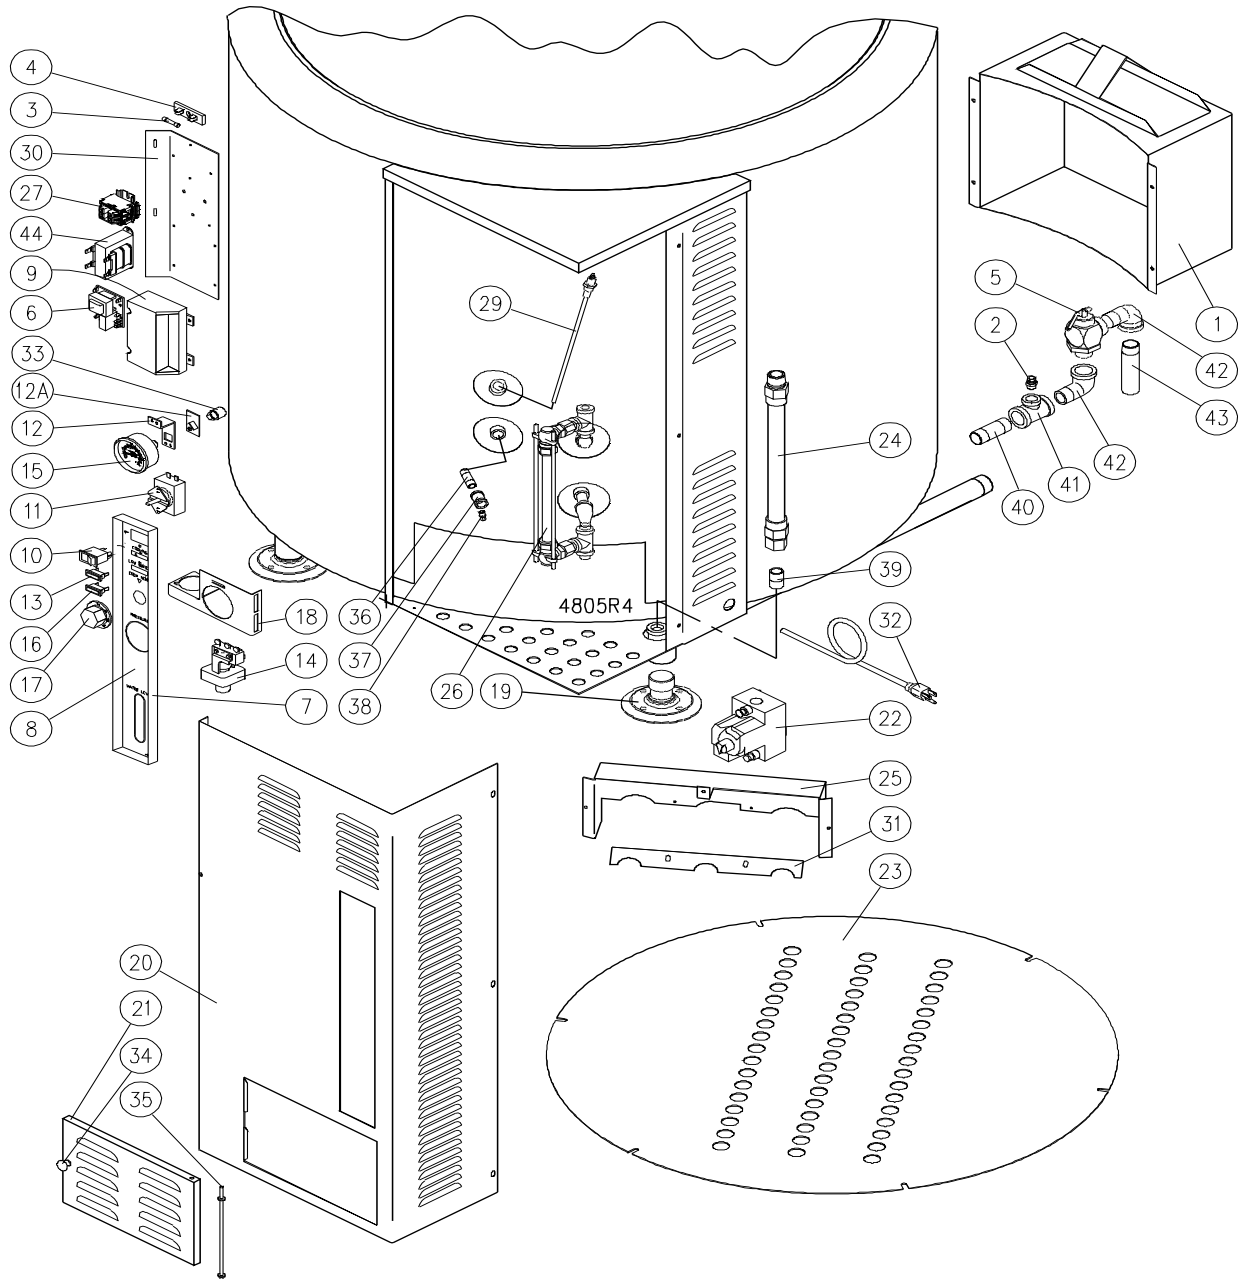

FIGURE 1

PARTS LIST, GAS KETTLES, MODELS GL-80E, GL-100E

FROM FIGURE 1

<u>ITEM</u>	<u>PART NUMBER</u>	<u>DESCRIPTION</u>	<u>QUANTITY</u>		
			<u>GL-80E</u>	<u>GL-100E</u>	
1.	6828-1	Flue Box Assembly	1	1	
2.	3-AV00	Air Vent	1	1	
3.	9092-3	Fuse 3A, 250V	1	1	
4.	9068-1	Fuse Holder	1	1	
5.	3-SRV8-1	Relief Valve, 35 psi	1	1	
6.	3974-1	Level Control	1	1	
7.	7790-1	Control Panel	1	1	
**	8.	7002-1	English Label	1	1
		3081-1	French Label	1	1
9.	9210-2	Ignition Module, Continuous Retry	1	1	
10.	9130-2	Power Switch	1	1	
11.	116-6562	Thermostat	1	1	
12.	4647-1	Pressure Gauge Bracket	1	1	
12A.	5845-1	Pressure Gauge Clip	1	1	
13.	4996-7	Pilot Light, Cooking, Red, 28V	1	1	
14.	116-6490	Pressure Switch	1	1	
15.	4967-1	Pressure Gauge	1	1	
16.	4996-3	Pilot Light, Low Water, Amber, 120V	1	1	
17.	4-TK05	Dial	1	1	
18.	7629-1	Pressure Switch Bracket	1	1	
19.	3223-1	Leg Adjustable Pad Assembly	4	4	
20.	7814-1	Front Panel	1		
		7815-1		1	

PARTS LIST, GAS KETTLES, MODELS GL-80E, GL-100E

<u>ITEM</u>	<u>PART NUMBER</u>	<u>DESCRIPTION</u>	<u>QUANTITY</u>		
			<u>GL-80E</u>	<u>GL-100E</u>	
21.	6679-1	Access Door	1	1	
**	22.	5450-1	Combination Gas Control - Natural Gas	1	1
		5450-2	Combination Gas Control - Propane	1	1
23.	7571-1	Bottom Covert	1	1	
24.	9083-18	Gas Flex Hose, 3/4" x 18"	1	1	
25.	7569-1	Burner Basket Shield/Bracket	1	1	
26.	5285-1	Sight Glass Assembly	1	1	
	9108-2	Gauge Glass, 5/8 x 4-3/4	1	1	
	8-6018	Washers	2	2	
	8-6019	Brass Washer	2	2	
	8-6016	Rod	2	2	
**	27.	9390-2	Terminal Block Assembly, 2 Poles	1	1
		Includes the following parts:			
	9391-1	Modular Terminal	2	2	
	9392-1	End Plate	1	1	
	9393-1	End Clamp	2	2	
	9394-053	Mounting Rail, 53 mm	1	1	
* **	28.	4-T265	Transformer, 240-120V, 100VA, (220/240V Units)	1	1
	29.	5039-1	Low Water Probe	1	1
	30.	7110-1	Component Mounting Bracket	1	1
	31.	5734-1	Burner Shield	1	1
	32.	4127-3	Cord Set, 120V	1	1
	33.	3-704B	Elbow 90°, Brass 1/4C x 1/4 FPT	1	1
	34.	116-7793	Door Knob	1	1