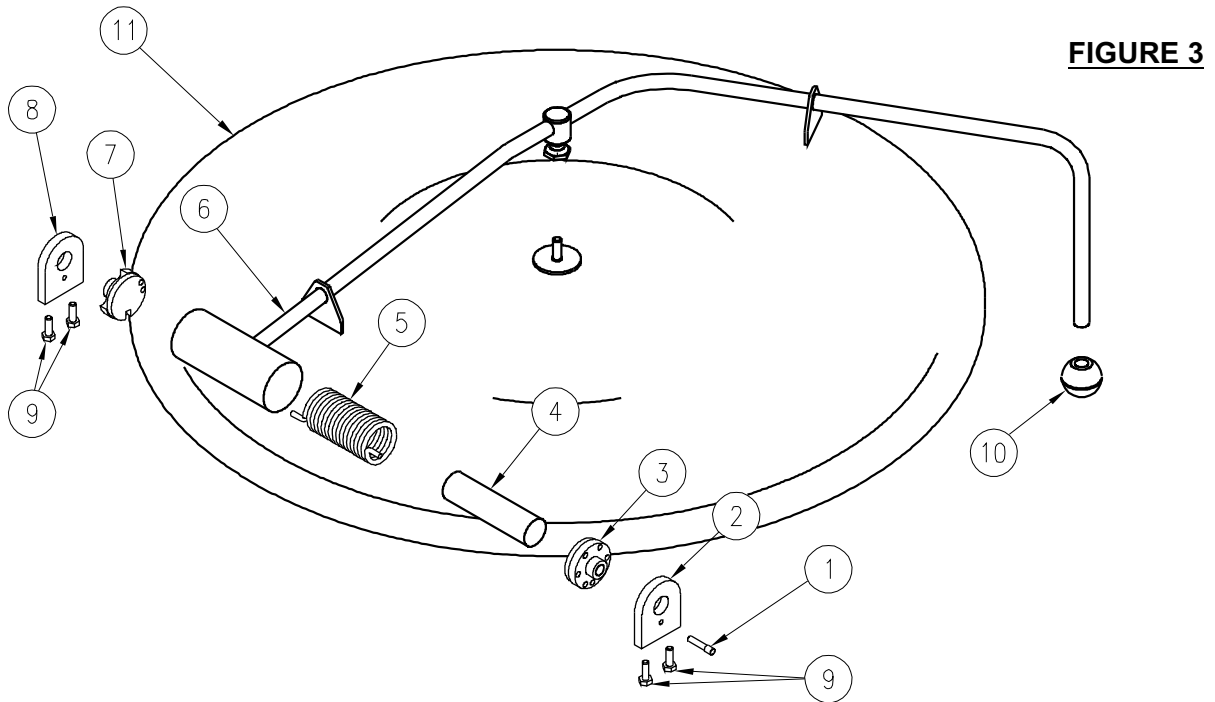

PARTS LIST, GAS KETTLES, MODELS GL-80E, GL-100E

<u>ITEM</u>	<u>PART NUMBER</u>	<u>DESCRIPTION</u>	<u>QUANTITY</u>	
			<u>GL-80E</u>	<u>GL-100E</u>
35.	5049-1	Access Door Pivot Rod	1	1
36.	9091-020	Brass Pipe Nipple, 3/8 x 2 Lg.	1	1
37.	PP-427	Forged Tee, C.S. 3000 # 3/8 NPT	1	1
38.	3-684C	Connector, Brass, 1/4 C x 3/8 MPT	1	1
39.	9009-000	Black Pipe Close Nipple, 1/2 NPT	1	1
40.	9010-034	Black Pipe Nipple, 3/4 - SCH. 40 x 3-1/2" Lg.	1	1
41.	9013-6	Tee, Black Iron 150# 3/4 x 3/4 x 3/8 NPT	1	1
42.	9012-4	Street Elbow 90°, Black Iron 150 # 3/4" NPT	2	2
43.	5184-1	Extension, Relief Valve	1	1
44.	9-3383	Transformer, 120/24V, 50VA	1	1
* 45.	7551-1	Faucet Bracket, Optional	1	1

\* NOT SHOWN.

\*\* SELECT AS REQUIRED.

PARTS LIST, GAS KETTLES, MODELS GL-80E, GL-100E

FROM FIGURE 2

BURNER ASSEMBLY

<u>ITEM</u>	<u>PART NUMBER</u>	<u>DESCRIPTION</u>	<u>QUANTITY</u>	
1.	3135-1	Burner	3	
2.	4239-1	Pilot Bracket	1	
3.	6034-1	Cover, Igniter Wiring	1	
4.	8184-1	Burner Basket	1	
5.	3598-45	Orifice #45, L.P.	3	
	3598-30	Orifice #30, Natural Gas	3	
6.	7572-1	Gas Manifold	1	
7.	9035-1	Sq. Hd. Pipe Plug 1/8 NPT	1	
8.	3-U6BE	Union Elbow, 3/4 NPT	1	
9.	9014-1	Reducing Elbow, #150, 1/2 NPT	1	
10.	5169-2	Igniter Cable	1	
**	11.	9-3380	Igniter/Sensor Pilot, Natural	1
		9-3380-1	Igniter/Sensor Pilot, LP	1
*	12.	5483-50	Insulation, 1.00" x 7.450" x 1.50"	1
	13.	8599-1	Pilot Tube	1

\* NOT SHOWN

\*\* SELECT AS REQUIRED.

PARTS LIST, GAS KETTLES, MODELS GL-80E, GL-100E

4991-3R0

<u>ITEM</u>	<u>PART NUMBER</u>	<u>DESCRIPTION</u>	<u>QUANTITY</u>
	1322-1	COVER ASSEMBLY	
1.	8-2029	Lock Pin	1
2.	8-2035L	End Lock Plate	1
3.	5428-1	Stationary Disc	1
4.	5430-1	Core	1
5.	8-2026	Spring	1
6.	1331-1	Handle Assembly	1
7.	5429-1	Rotary Disc	1
8.	8-2021	End Stop Plate	1
9.	1-56S6	Cap Screws, 1/4 - 20 x 3/4, Stainless Steel	4
10.	2-KB01	Knob	1
11.	2602-7	Cover	1