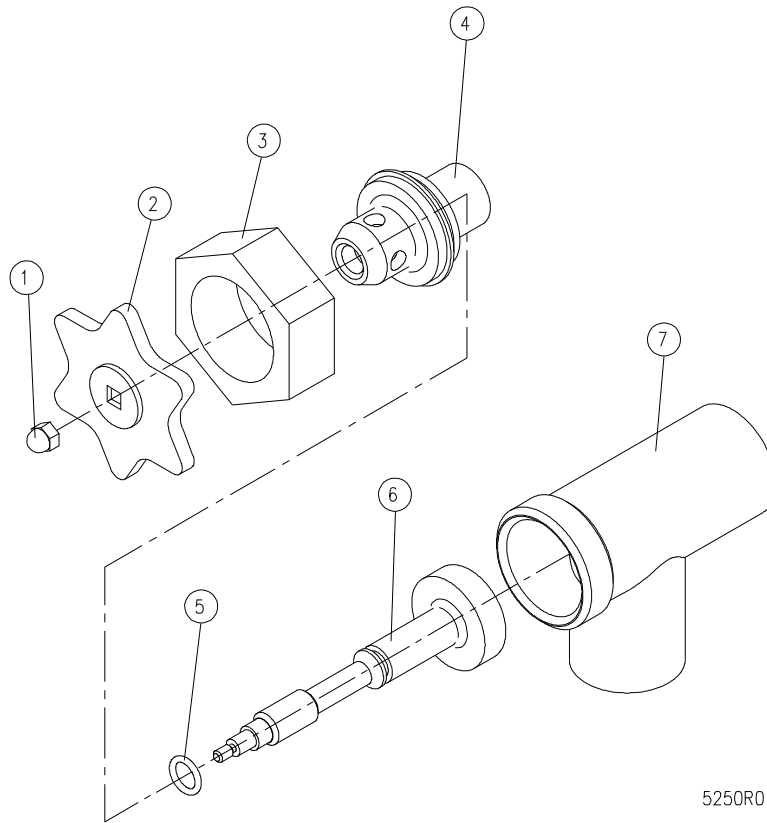

\* NOT SHOWN.

\*\* SELECT AS REQUIRED.

PARTS LIST, GAS KETTLES, MODELS GL-80E, GL-100E

FROM FIGURE 2

BURNER ASSEMBLY

<u>ITEM</u>	<u>PART NUMBER</u>	<u>DESCRIPTION</u>	<u>QUANTITY</u>	
1.	3135-1	Burner	3	
2.	4239-1	Pilot Bracket	1	
3.	6034-1	Cover, Igniter Wiring	1	
4.	8184-1	Burner Basket	1	
5.	3598-45	Orifice #45, L.P.	3	
	3598-30	Orifice #30, Natural Gas	3	
6.	7572-1	Gas Manifold	1	
7.	9035-1	Sq. Hd. Pipe Plug 1/8 NPT	1	
8.	3-U6BE	Union Elbow, 3/4 NPT	1	
9.	9014-1	Reducing Elbow, #150, 1/2 NPT	1	
10.	5169-2	Igniter Cable	1	
**	11.	9-3380	Igniter/Sensor Pilot, Natural	1
		9-3380-1	Igniter/Sensor Pilot, LP	1
*	12.	5483-50	Insulation, 1.00" x 7.450" x 1.50"	1
	13.	8599-1	Pilot Tube	1

\* NOT SHOWN

\*\* SELECT AS REQUIRED.

PARTS LIST, GAS KETTLES, MODELS GL-80E, GL-100E

4991-3R0

<u>ITEM</u>	<u>PART NUMBER</u>	<u>DESCRIPTION</u>	<u>QUANTITY</u>
	1322-1	COVER ASSEMBLY	
1.	8-2029	Lock Pin	1
2.	8-2035L	End Lock Plate	1
3.	5428-1	Stationary Disc	1
4.	5430-1	Core	1
5.	8-2026	Spring	1
6.	1331-1	Handle Assembly	1
7.	5429-1	Rotary Disc	1
8.	8-2021	End Stop Plate	1
9.	1-56S6	Cap Screws, 1/4 - 20 x 3/4, Stainless Steel	4
10.	2-KB01	Knob	1
11.	2602-7	Cover	1

PARTS LIST, GAS KETTLES, MODELS GL-80E, GL-100E

**FIGURE 4**

5250R0

**DRAW-OFF VALVES**

<b><u>ITEM</u></b>	<b><u>PART NUMBER</u></b>	<b><u>DESCRIPTION</u></b>	<b><u>QUANTITY</u></b>
	<b>3-D015</b>	1-1/2" DRAW-OFF VALVE ASSEMBLY	
1.	<b>9031-3</b>	Acorn Nut 10-24 UNC	1
2.	<b>4115-1</b>	Handle, Stainless Steel	1
3.	<b>3-DV13</b>	Gland Nut	1
4.	<b>3-DV14</b>	Bonnet	1
5.	<b>3-DV16</b>	"O" Ring	1
6.	<b>3-DV15RV</b>	Stem Assembly	1
7.	<b>3-DV17</b>	Valve Body	1