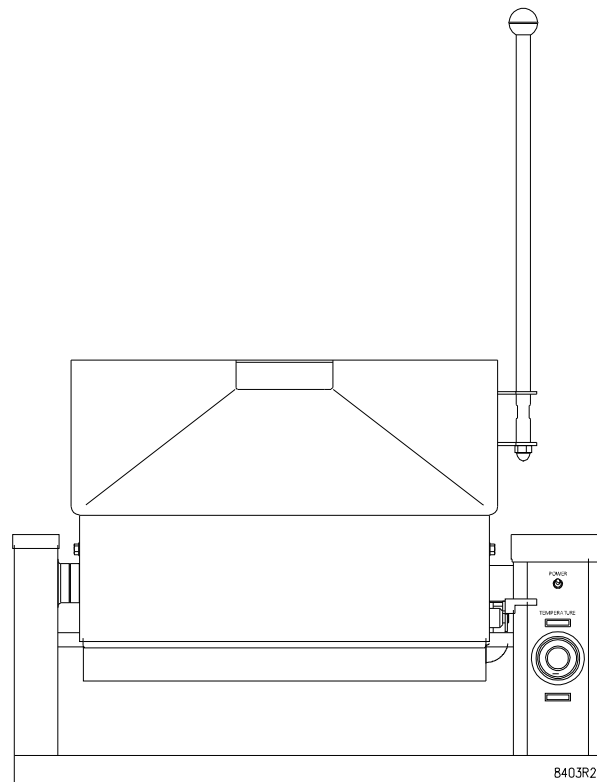

PARTS LIST

Gas Counter Tilting Skillets

GCTS-16