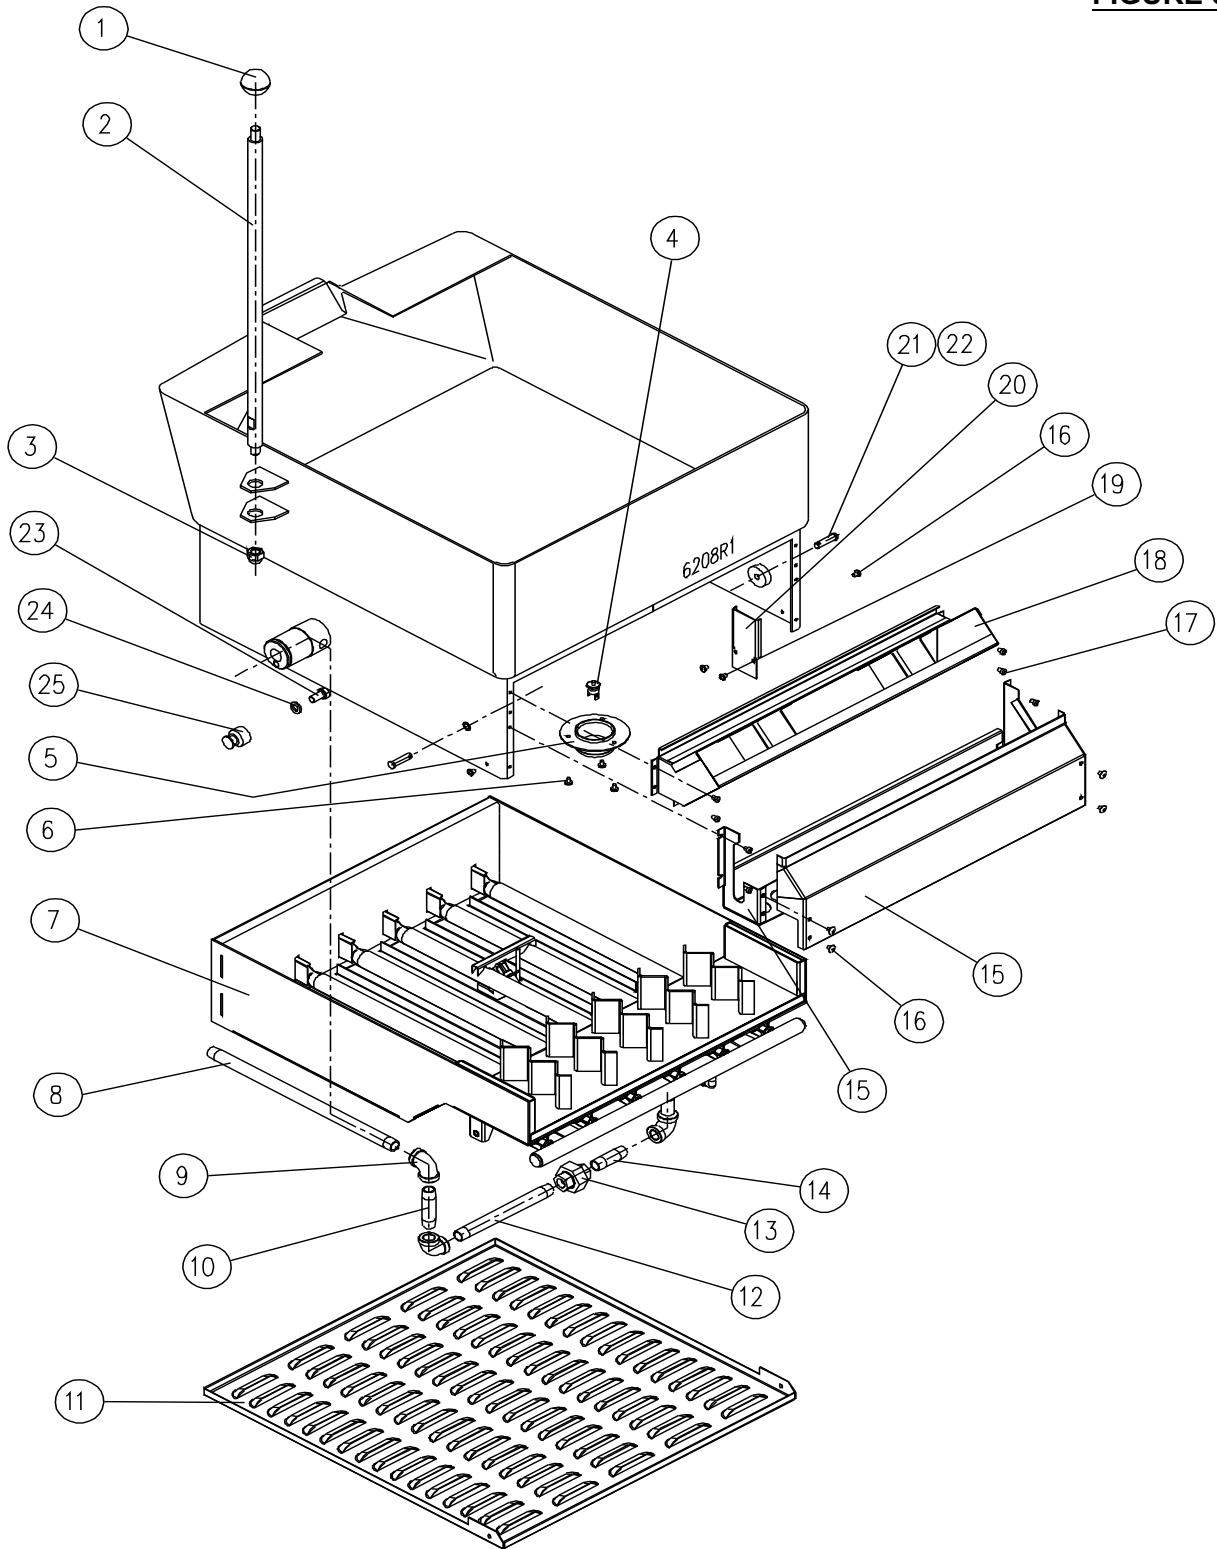

FIGURE 3

PARTS LIST, GAS COUNTER TILTING SKILLET, MODEL GCTS-16

FIGURE 3

PARTS LIST, GAS COUNTER TILTING SKILLET, MODEL GCTS-16

FIGURE 3

PAN ASSEMBLY, EXPLODED PARTS ASSEMBLY

<u>ITEM</u>	<u>PART NO.</u>	<u>DESCRIPTION</u>	<u>QTY.</u>
**	1.	2-KB01 Knob, Red	1
		9147-1 Knob, Black	1
	2.	4368-1 Handle	1
	3.	1-78S0 Acorn Nut, 3/8 - 16 UNC (9031)	1
	4.	4914-2 High Limit Thermostat	1
	5.	8437-1 High-Temp Cover	1
	6.	M92S-1032-38 Screw #10-32 x 0.375", SS Pan HD	3
	7.	8442-1 Fire Box Assembly	1
	8.	9045-S131 Pipe Nipple, 3/8" SCH40, 13.125" Long, SS	1
	9.	9362-2 90° Elbow, 3/8", Threaded F-F	2
	10.	9045-S024 Pipe Nipple, 3/8" SCH40, 2.500" Long, SS	1
	11.	8443-1 Bottom Cover	1
	12.	9045-S072 Pipe Nipple, 3/8" SCH40, 7.250" Long, SS	1
	13.	9015-2 Union, 3/8"	1
	14.	9045-020 Pipe Nipple, 3/8" SCH40, 2" Long, Black	1
	15.	8445-1 Manifold Enclosure Assembly	1
	16.	M32S-1032-14 Screw, #10-32 x 0.250", Truss HD, SS	6
	17.	M73S-1032-14 Screw, #10-32 x 0.250", Fill HD, SS	8
	18.	8451-1 Flue Assembly	1
	19.	M92S-1032-14 Screw #10-32 x 0.250", Pan HD, SS	2
	20.	8438-1 Left Hand Trunnion Cover	1
	21.	5605-4 Clevis Pin	2
*	22.	9004-5 Hitch Pin Clip	2
	23.	M50S-3824-34 Bolt, 3/8 - 24 x 0.750 Hex HD, SS	1