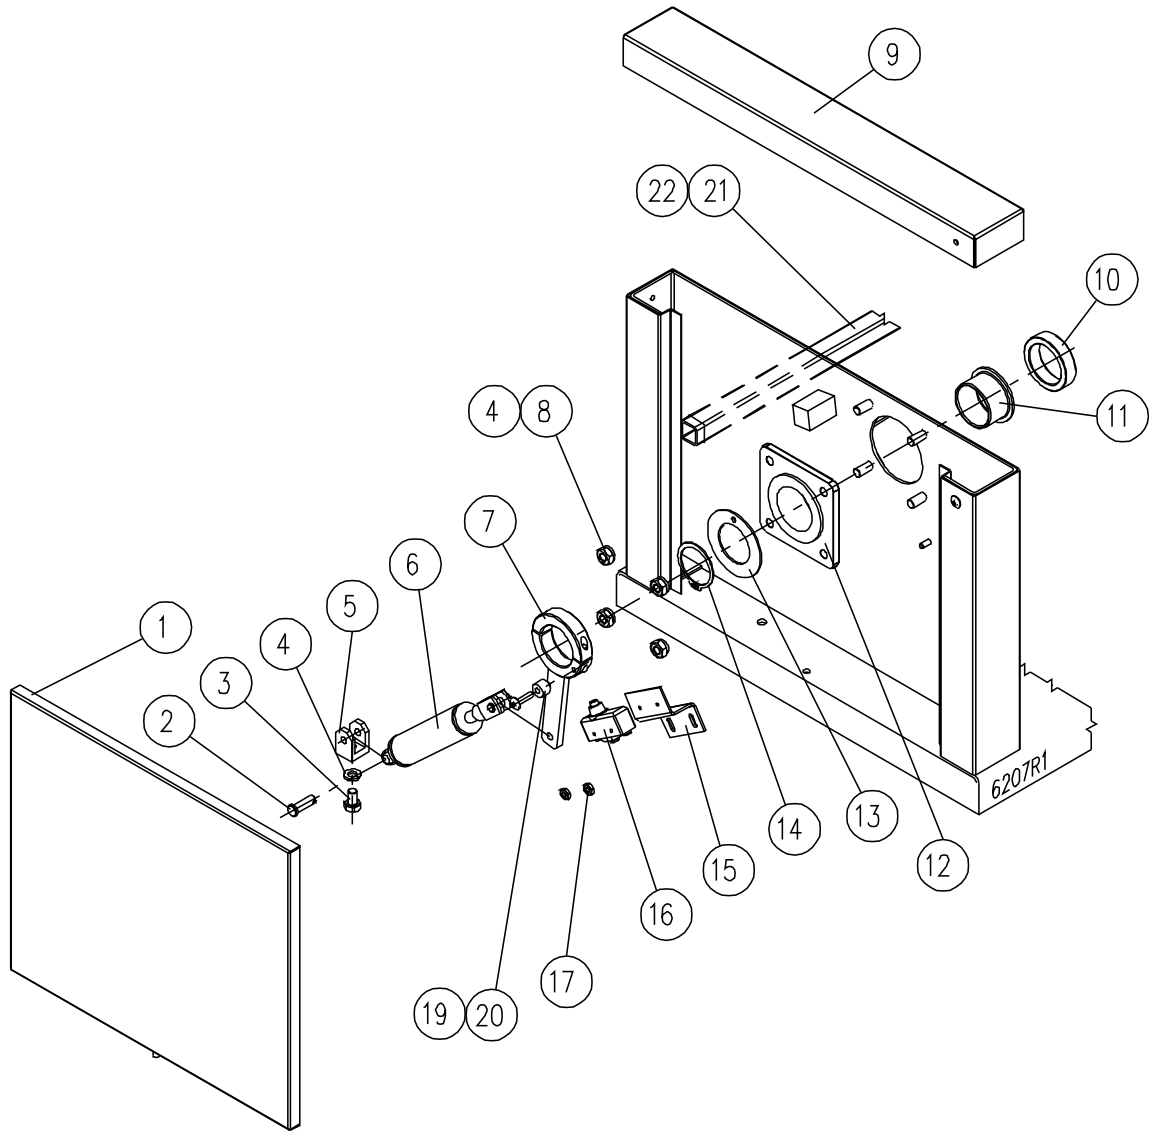

FIGURE 1

PARTS LIST, GAS COUNTER TILTING SKILLET, MODEL GCTS-16

FIGURE 1

LEFT HAND CONSOLE, EXPLODED PARTS ASSEMBLY

<u>ITEM</u>	<u>PART NO.</u>	<u>DESCRIPTION</u>	<u>QTY</u>
1	8434-1	Side Panel, Left Hand Console	1
2	5605-4	Clevis Pin, 5/16 x 1.250	1
3	1-65S4	Hex HD Stainless Steel Bolt, 5/16 x 0.500	1
4	S01X-516	Split Lock Washer, 5/16"	5
5	6186-1	Base Plate Yoke	1
6	9378-1	Damper, Hydraulic, Adjustable	1
7	8439-1	Damper Collar Assembly	1
8	9029-2	Hex Nut, 5/16 - 18 UNC	4
9	8433-1	Left Hand Console Cover	1
10	6173-1	Left Hand Spacer	1
11	9379-1	Bushing, 1.5" I.D.	1
12	8423-1	Trunnion Housing, Left Hand Console	1
13	9380-1	Thrust Washer	1
14	1-R315	Retaining Ring, External (9047)	1
15	6222-1	Switch Mounting Bracket	1
16	4-M605	Limit Switch	1
17	9030-32	Hex Nut, #10-32 UNF	2
* 18	5329-5	Cotter Pin	1
19	6221-1	Cam	1
20	M92S-1032-34	Screw, # 10-32 x 3/4, Pan Hd, SS	1
21	6210-1	Support Tube	1
* 22	9047-094	Retaining Ring, External, 15/16"	2