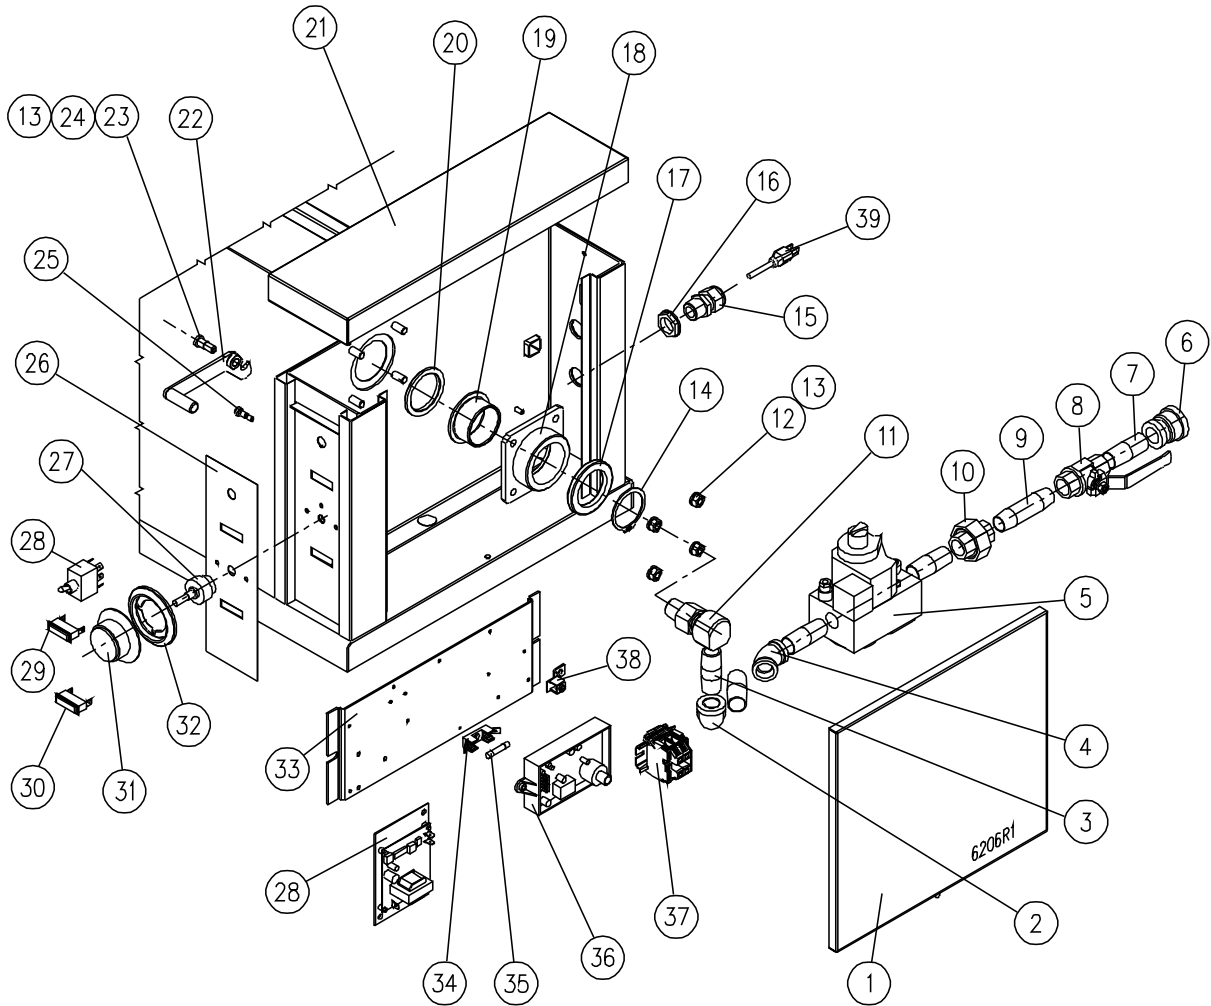

PARTS LIST, GAS COUNTER TILTING SKILLET, MODEL GCTS-16

FIGURE 2

PARTS LIST, GAS COUNTER TILTING SKILLET, MODEL GCTS-16

FIGURE 2

RIGHT HAND CONSOLE, EXPLODED PARTS ASSEMBLY

<u>ITEM</u>	<u>PART NO.</u>	<u>DESCRIPTION</u>	<u>QTY.</u>
1	8428-1	Side Panel, Right Hand Console	1
2	9011-3	90° Elbow, 1/2"	1
3	9009-020	Pipe Nipple, 1/2" Schedule, 40 x 2" Long	2
4	9218-3	45° Elbow, 1/2"	1
** 5	5188-1	Combination Control Valve, Natural Gas	1
	5188-2	Combination Control Valve, Liquid Propane	1
6	9034-1	Reducing Coupling, 1/2" - 3/4"	1
7	9009-000	Close Nipple, 1/2" Schedule 40	3
8	9-2007	Ball Valve, 1/2"	1
9	9009-030	Pipe Nipple, 1/2" Schedule 40 x 3" Long	1
10	9015-3	Union, 1/2"	1
11	9196-1	Swivel Assembly	1
12	9029-2	Hex Nut, 5/16-18 UNC	4
13	S01X-516	Split Lock Washer, 5/16"	4
14	9047-175	Retaining Ring, External	1
15	9176-1	Liquid Tight Connector	1
16	9176-2	Lock Nut	1
17	6175-1	Bronze Ring	1
18	8422-1	Trunnion Housing, Right Hand Console	1
19	9379-2	Bushing, 1.75	1
20	6176-1	Spacer Ring Right Hand Console	1
21	8421-1	Top Cover, Right Hand Console	1
22	8424-1	Lock Handle Assembly	1
23	6177-1	Lock Handle Pin	1