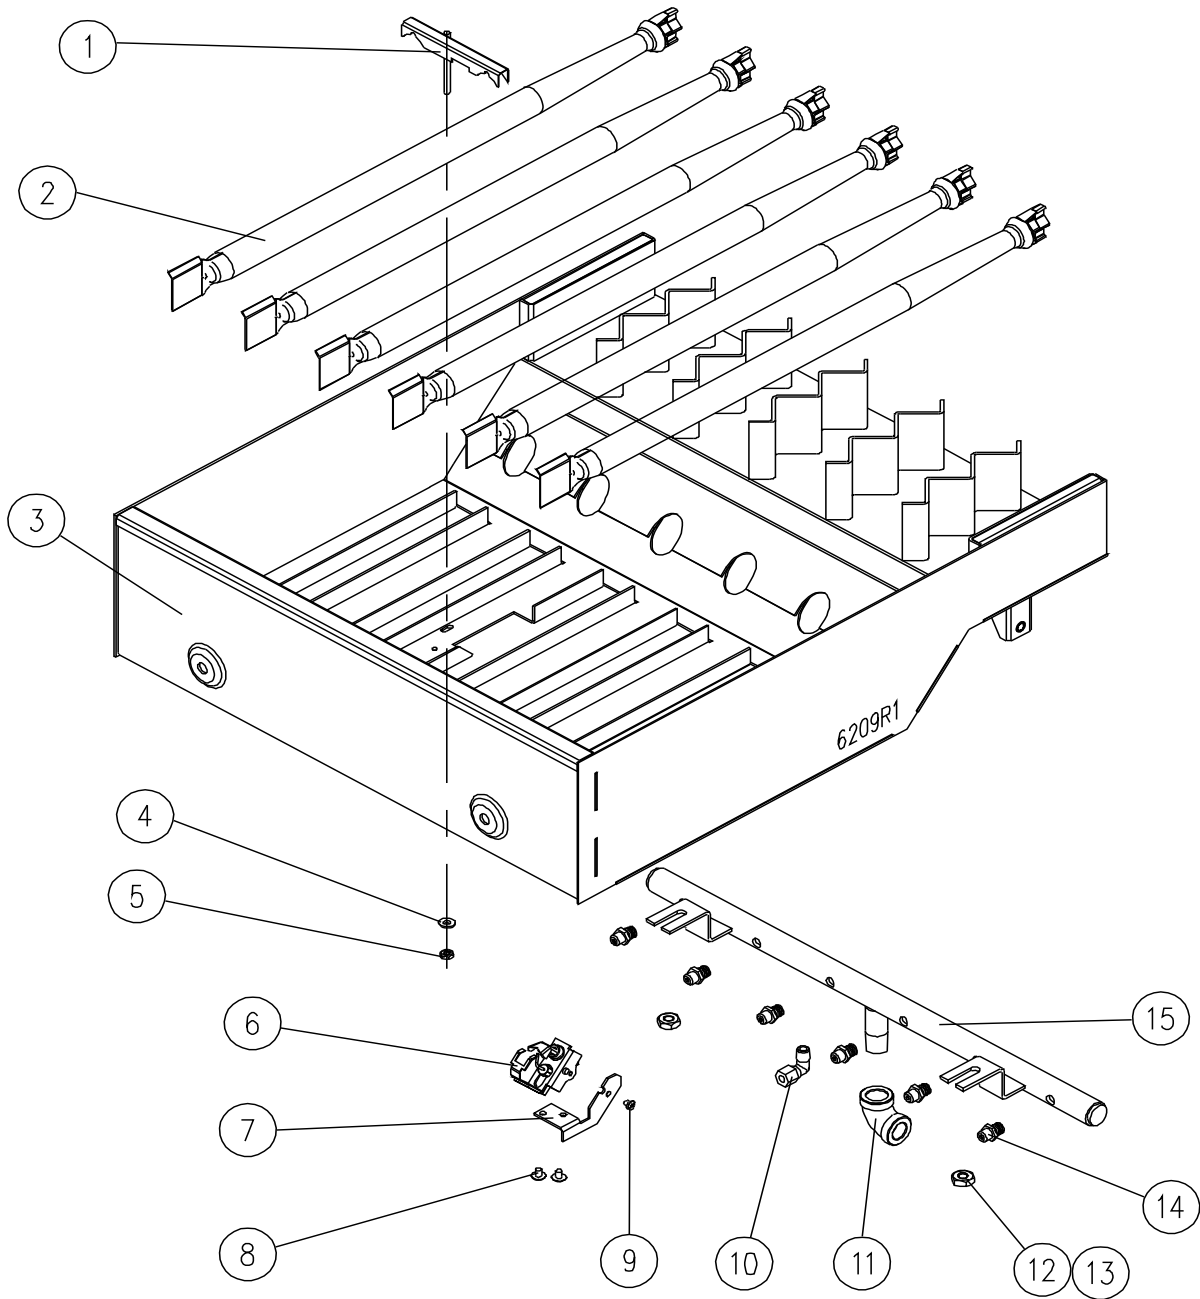

FIGURE 4

PARTS LIST, GAS COUNTER TILTING SKILLET, MODEL GCTS-16

FIGURE 4

PARTS LIST, GAS COUNTER TILTING SKILLET, MODEL GCTS-16

FIGURE 4

FIRE BOX, EXPLODED PARTS ASSEMBLY

<u>ITEM</u>	<u>PART NO.</u>	<u>DESCRIPTION</u>	<u>QTY.</u>
1.	6212-1	Igniter Channel	1
2.	8418-1	Burner, D=1.000, BGI	6
3.	8456-1	Fire Box	1
4.	F05N-10	Flat Washer for #10 Screws, SS	1
5.	9030-32	Hex Nut, #10-32, SS	1
** 6.	9381-1	Pilot Burner, Natural Gas	1
	9381-2	Pilot Burner, Propane Gas	1
7.	6199-1	Pilot Burner Bracket	1
8.	M32S-1032-14	Screw # 10-32 x 0.250, Truss HD, SS	2
9.	M93S-832-316	Screw # 8-32 x 0.188", Pan HD, SS	1
10.	3-692A	90° Elbow, 1/8 Tube - 1/8 NPT Male	1
11.	9011-2	90° Black Malleable Iron Elbow	1
12.	S01X-516	Split Lockwasher, 5/16"	4
13.	9029-2	Hex Nut, 5/16 - 18 UNC	2
** 14.	3598-52	Orifice, Natural Gas	6
	3598-61	Orifice, Propane Gas	6
15.	8440-1	Manifold Assembly	1
16.	3-109A	Plug, Square Head, 1/8 NPT	1

* NOT SHOWN.

** SELECT AS REQUIRED.