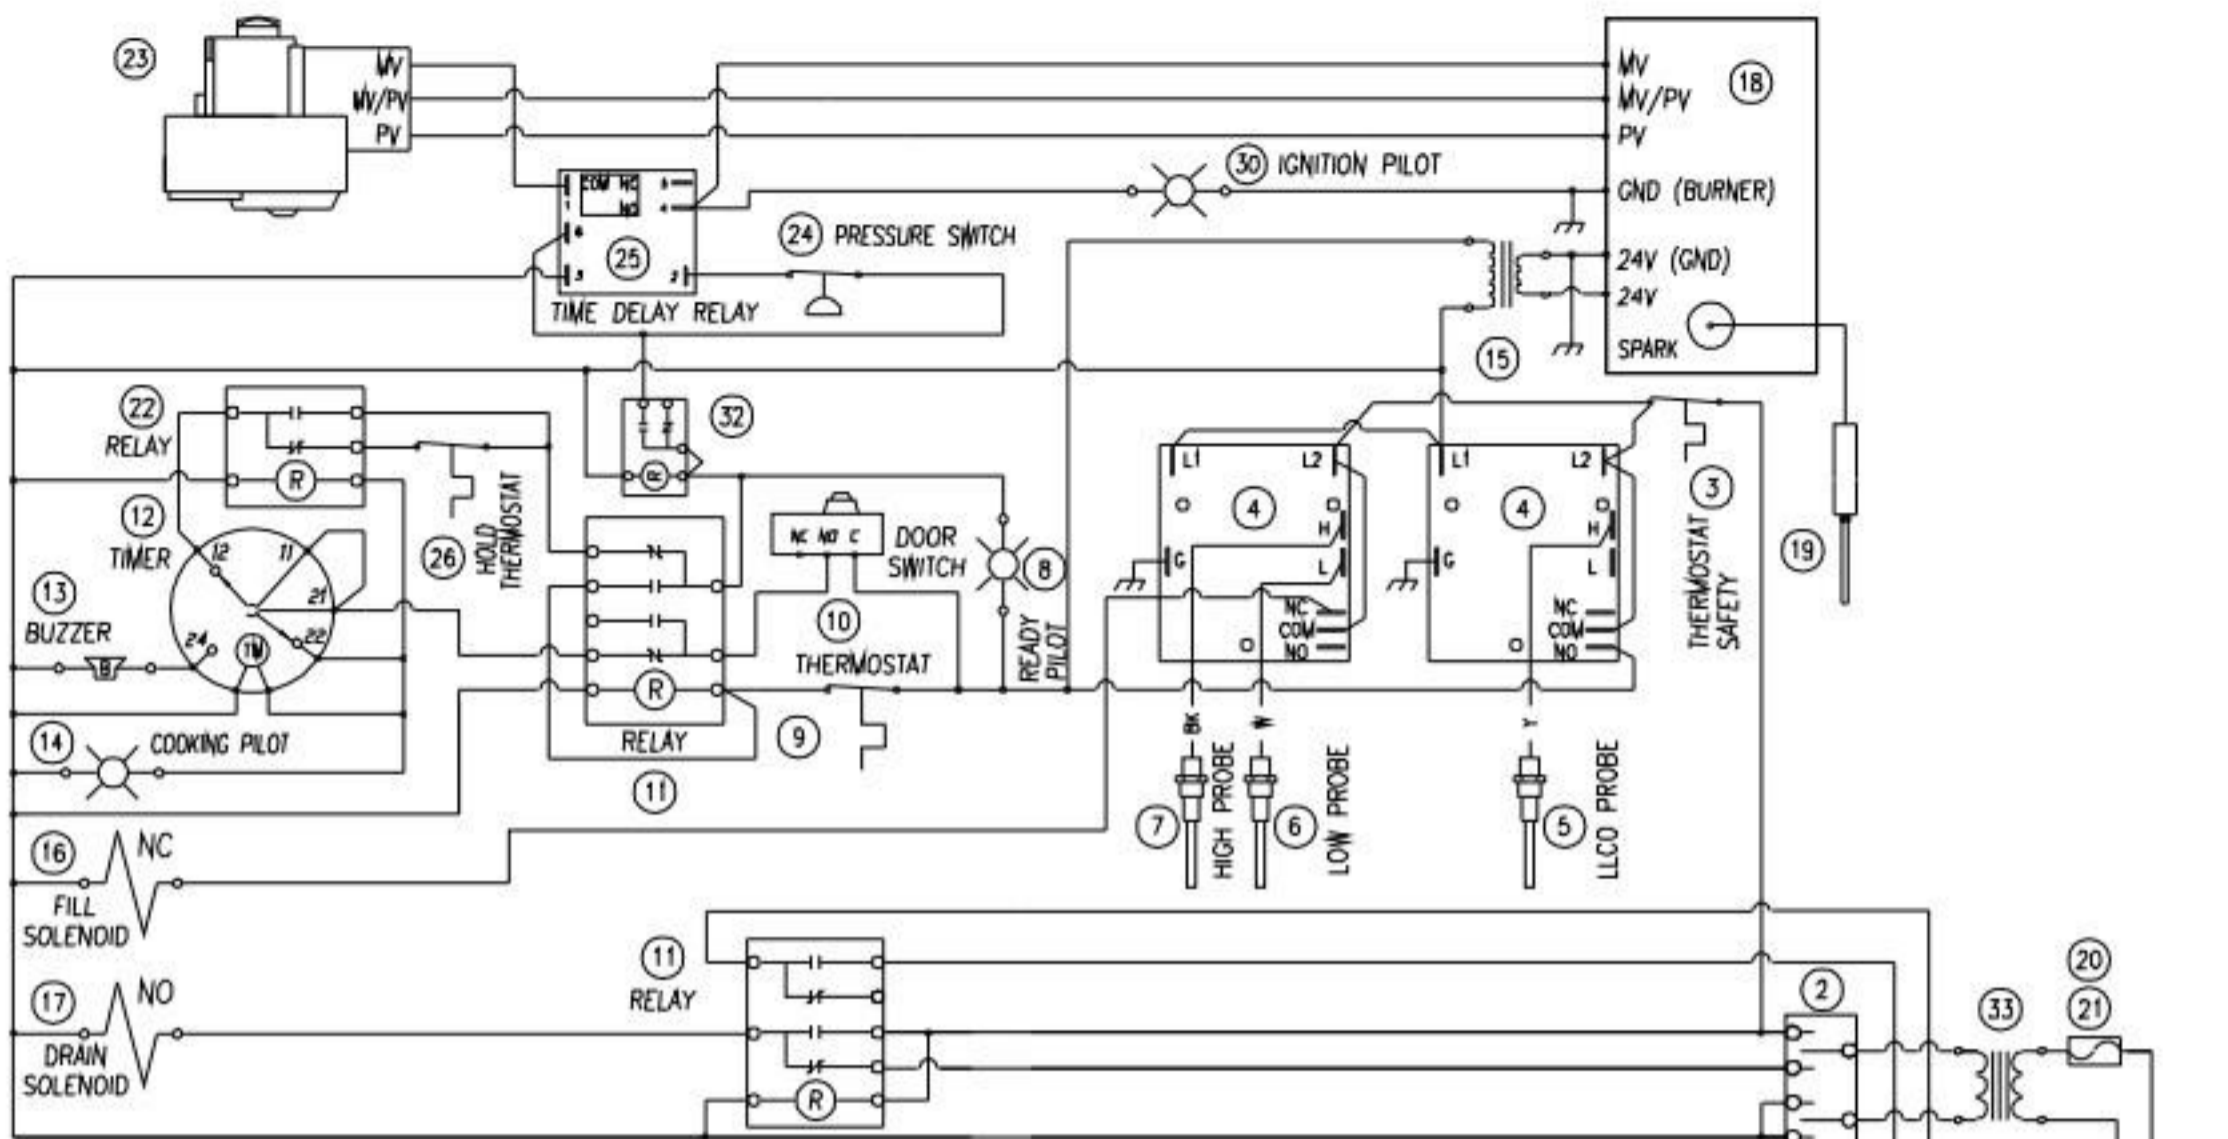

3G-12041R3

MARKET FORGE EIP 5G, EIP 10G (120V)

3G-12042R3

MARKET FORCE ETR, AC, ETR, 100 (220)

3G-12043R1

MARKET FORGE EIP 5G, EIP 10G, R.O. CONTROLS (120V)

FOR TWO COMPARTMENTS