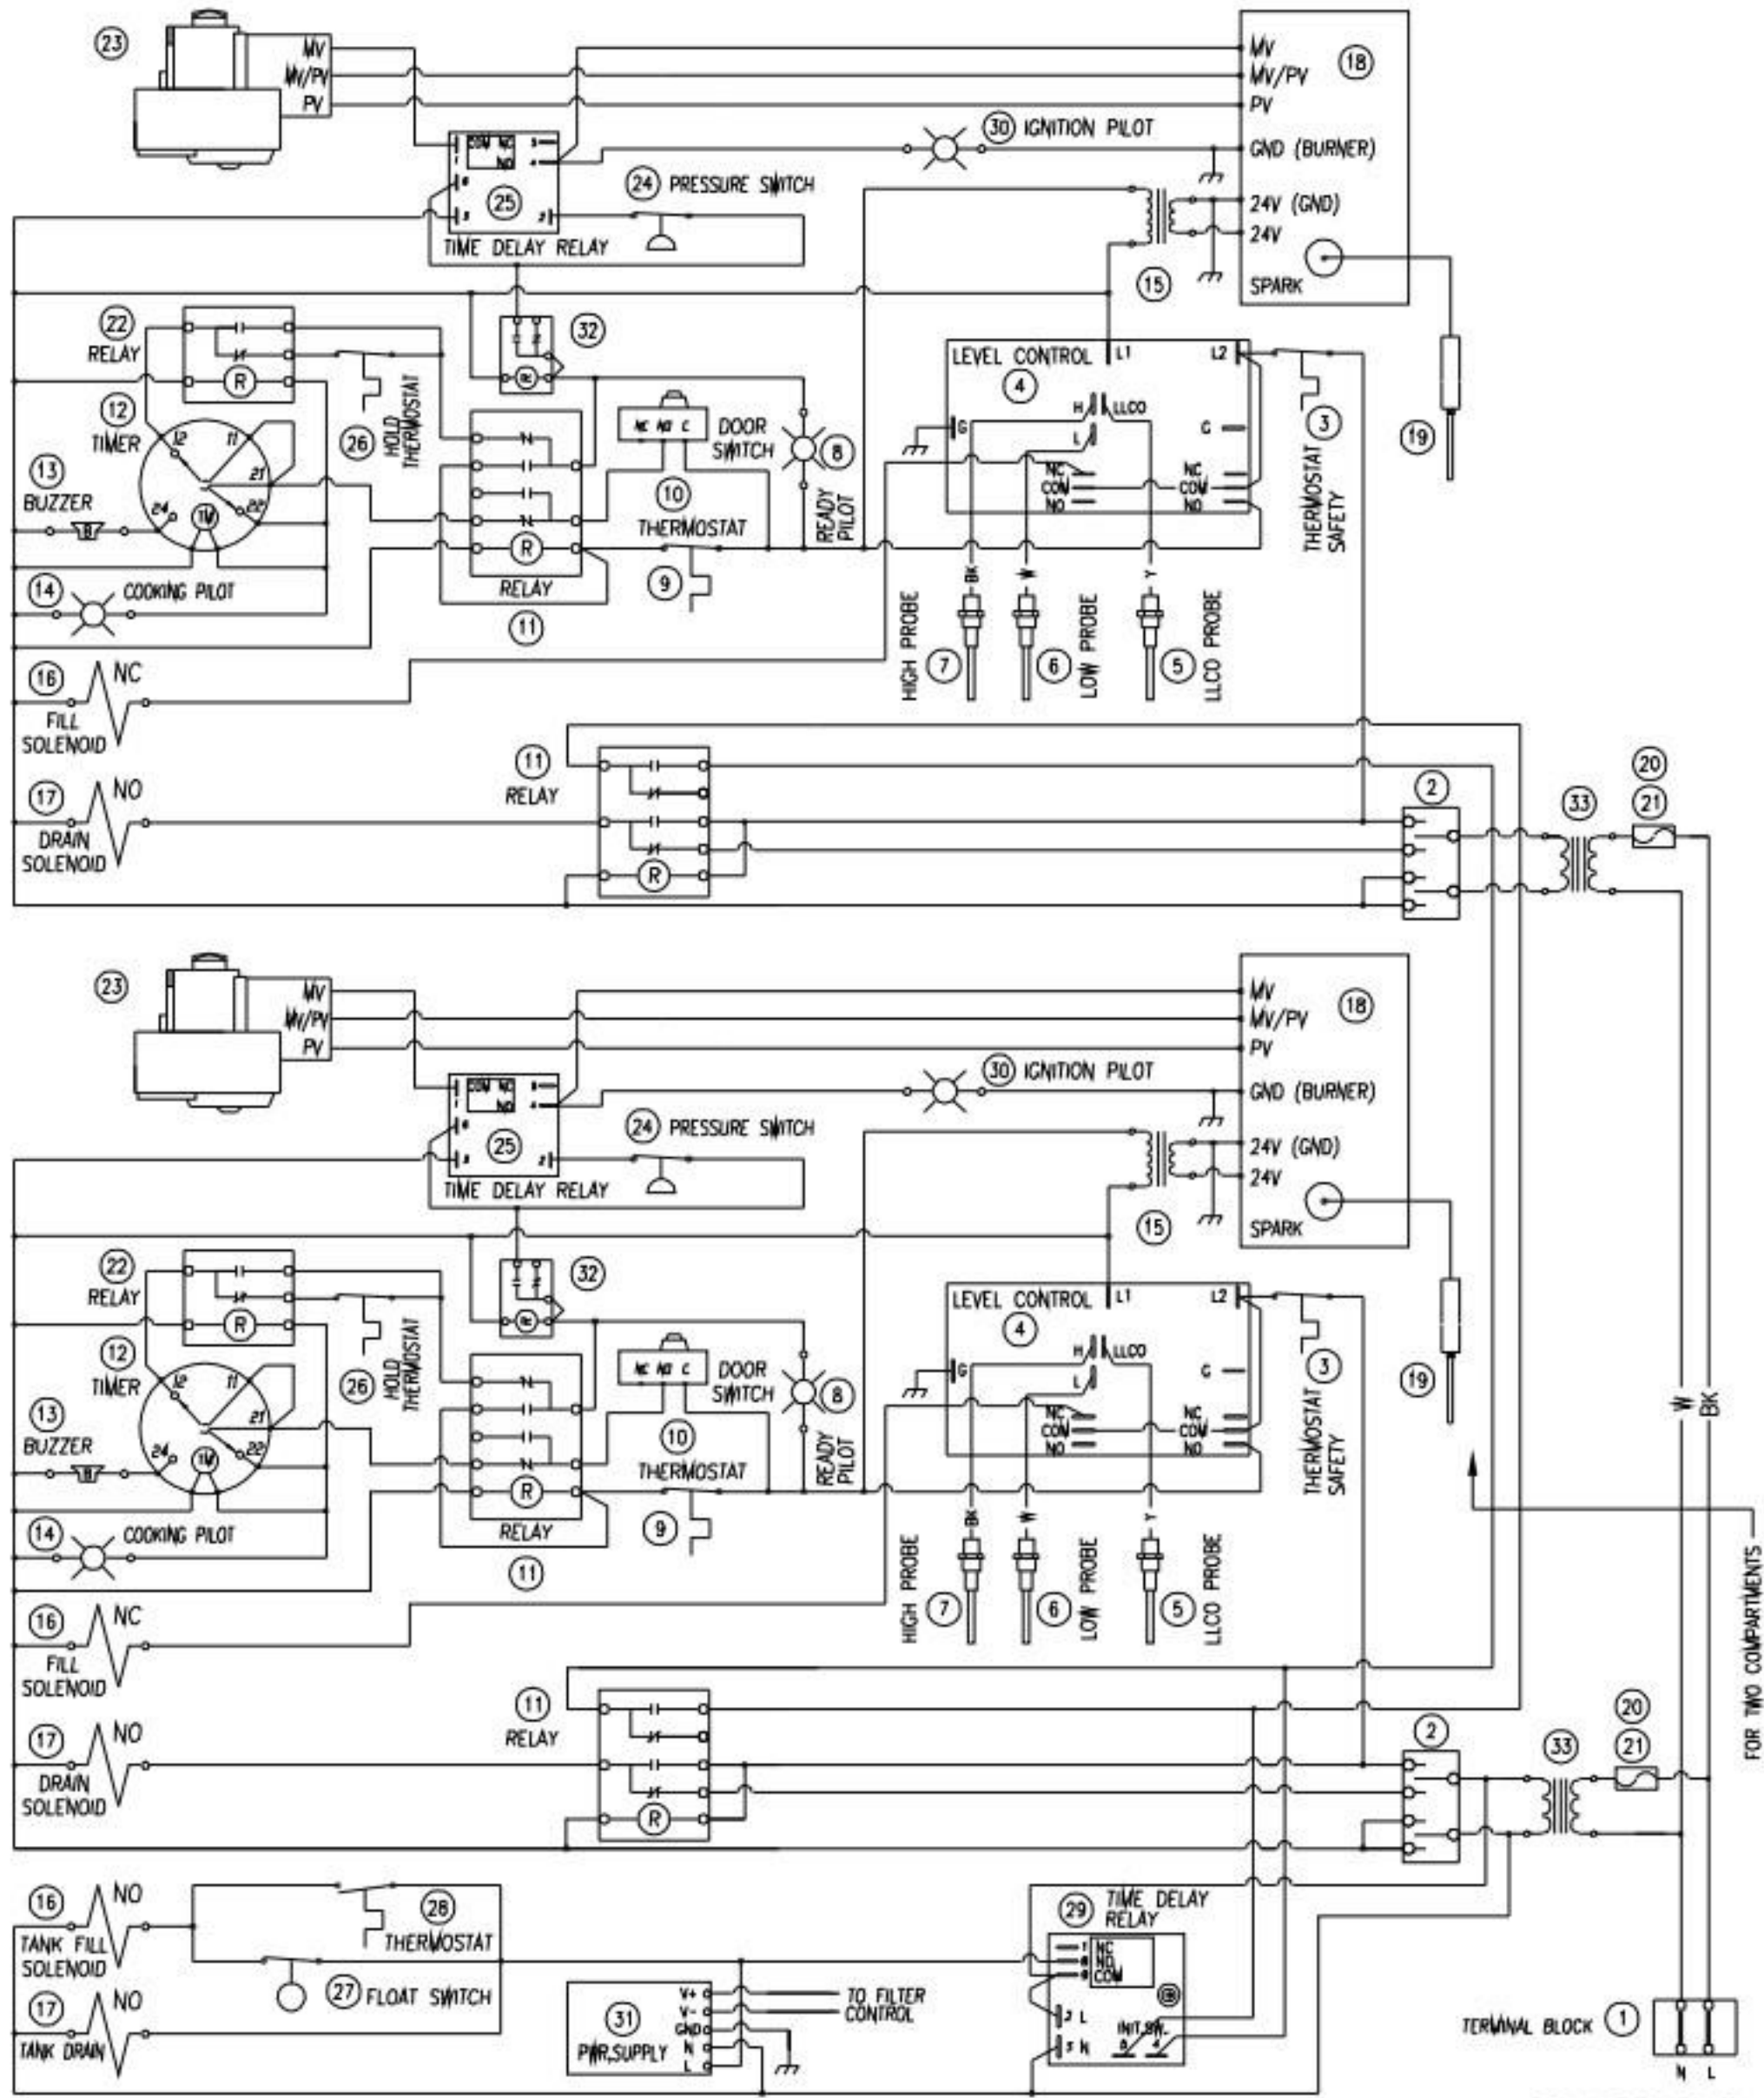

3G-12041R3

MARKET FORGE EIP 5G, EIP 10G (120V)

3G-12042R3

MARKET FORCE ETR, AC, ETR, 100 (220)

3G-12043R1

MARKET FORGE EIP 5G, EIP 10G, R.O. CONTROLS (120V)

FOR TWO COMPARTMENTS