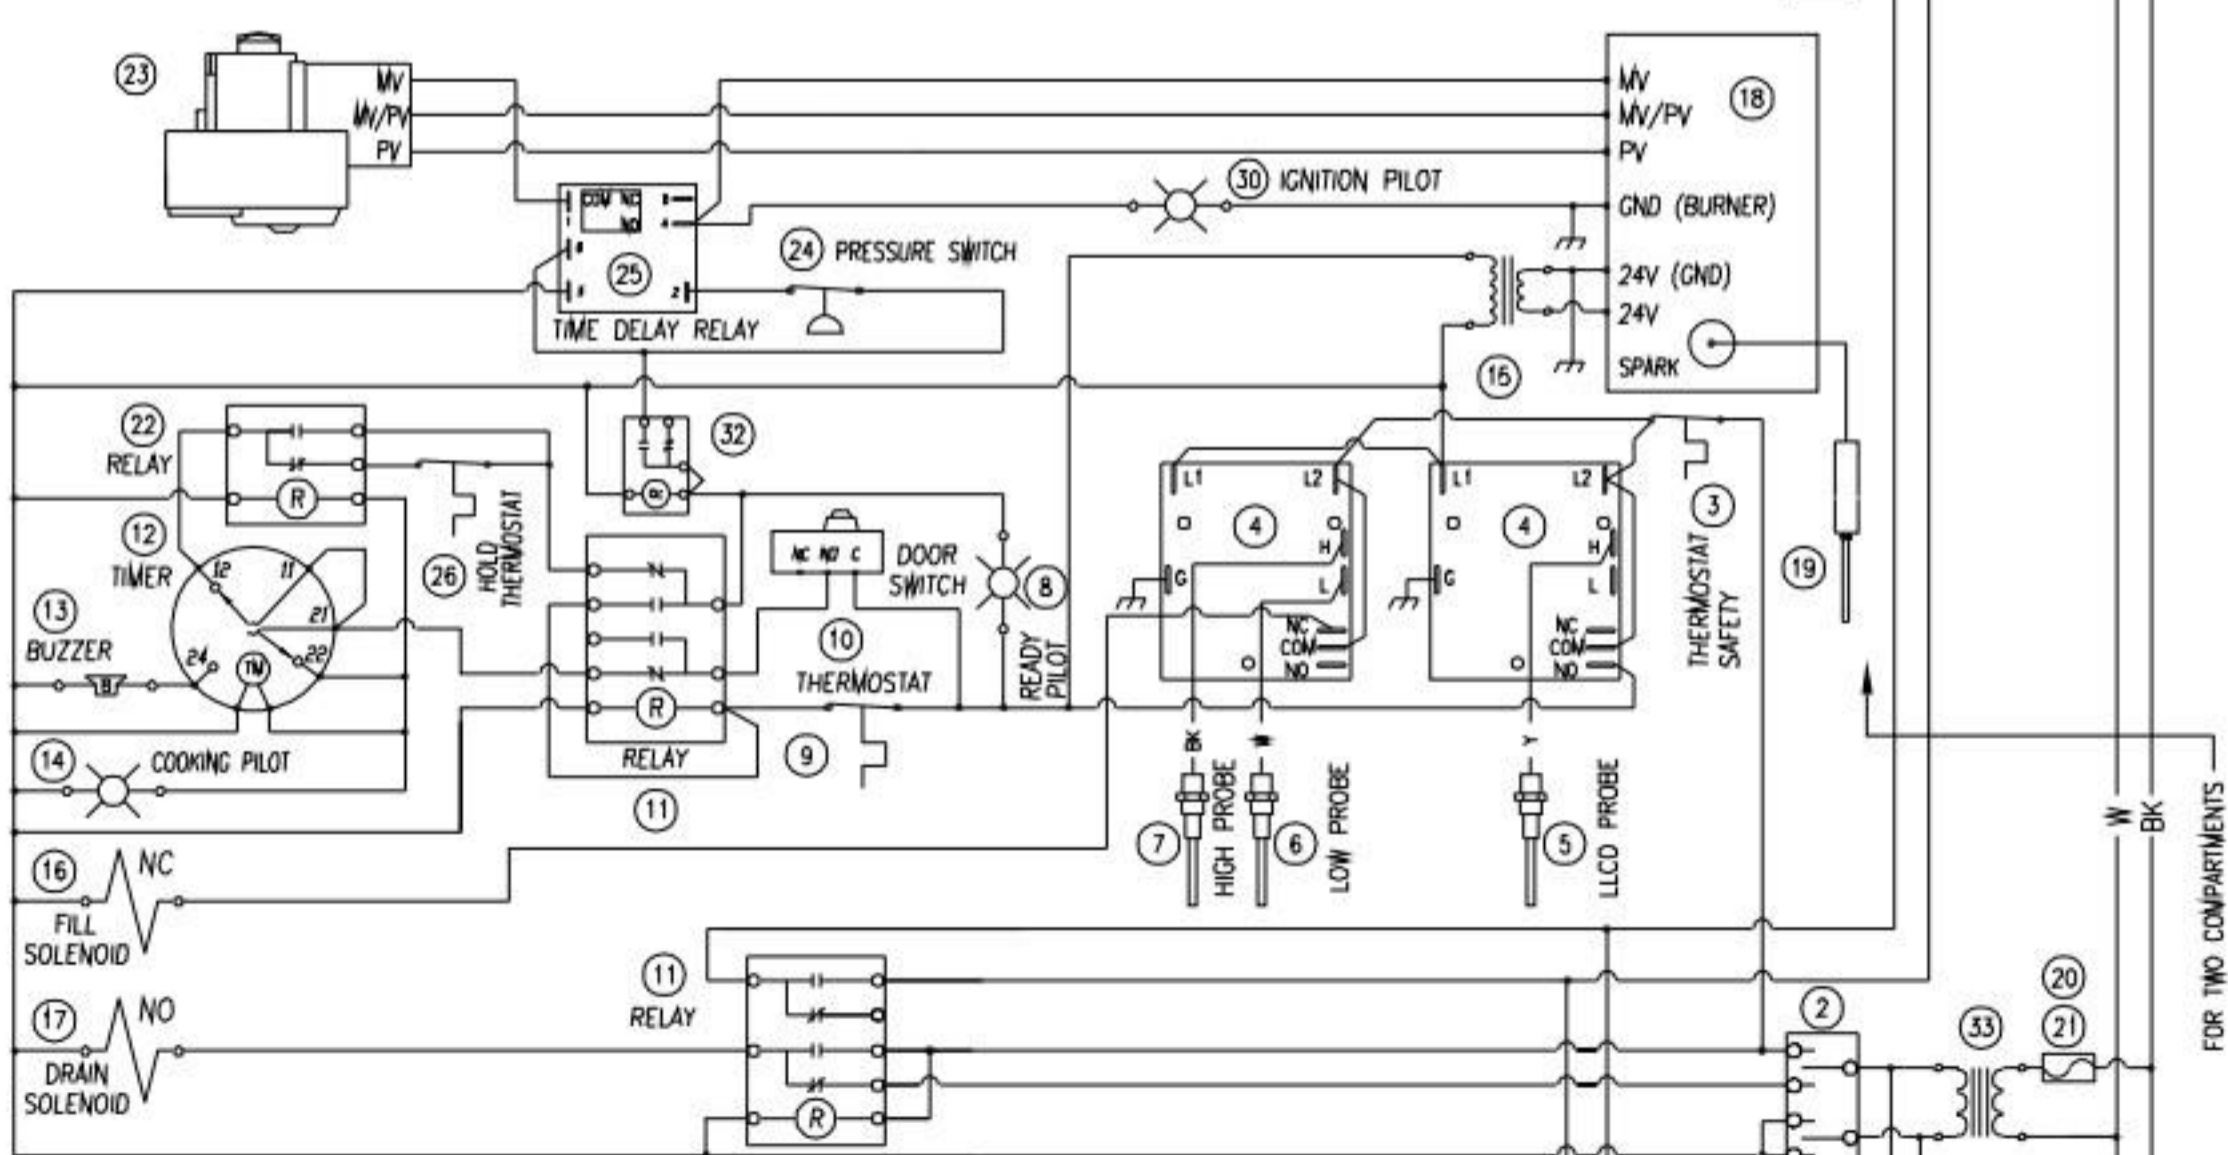

3G-12041R3

MARKET FORGE EIP 5G, EIP 10G (120V)

3G-12042R3

MARKET FORCE ETR, AC, ETR, 100 (220)

3G-12043R1

MARKET FORGE EIP 5G, EIP 10G, R.O. CONTROLS (120V)

FOR TWO COMPARTMENTS