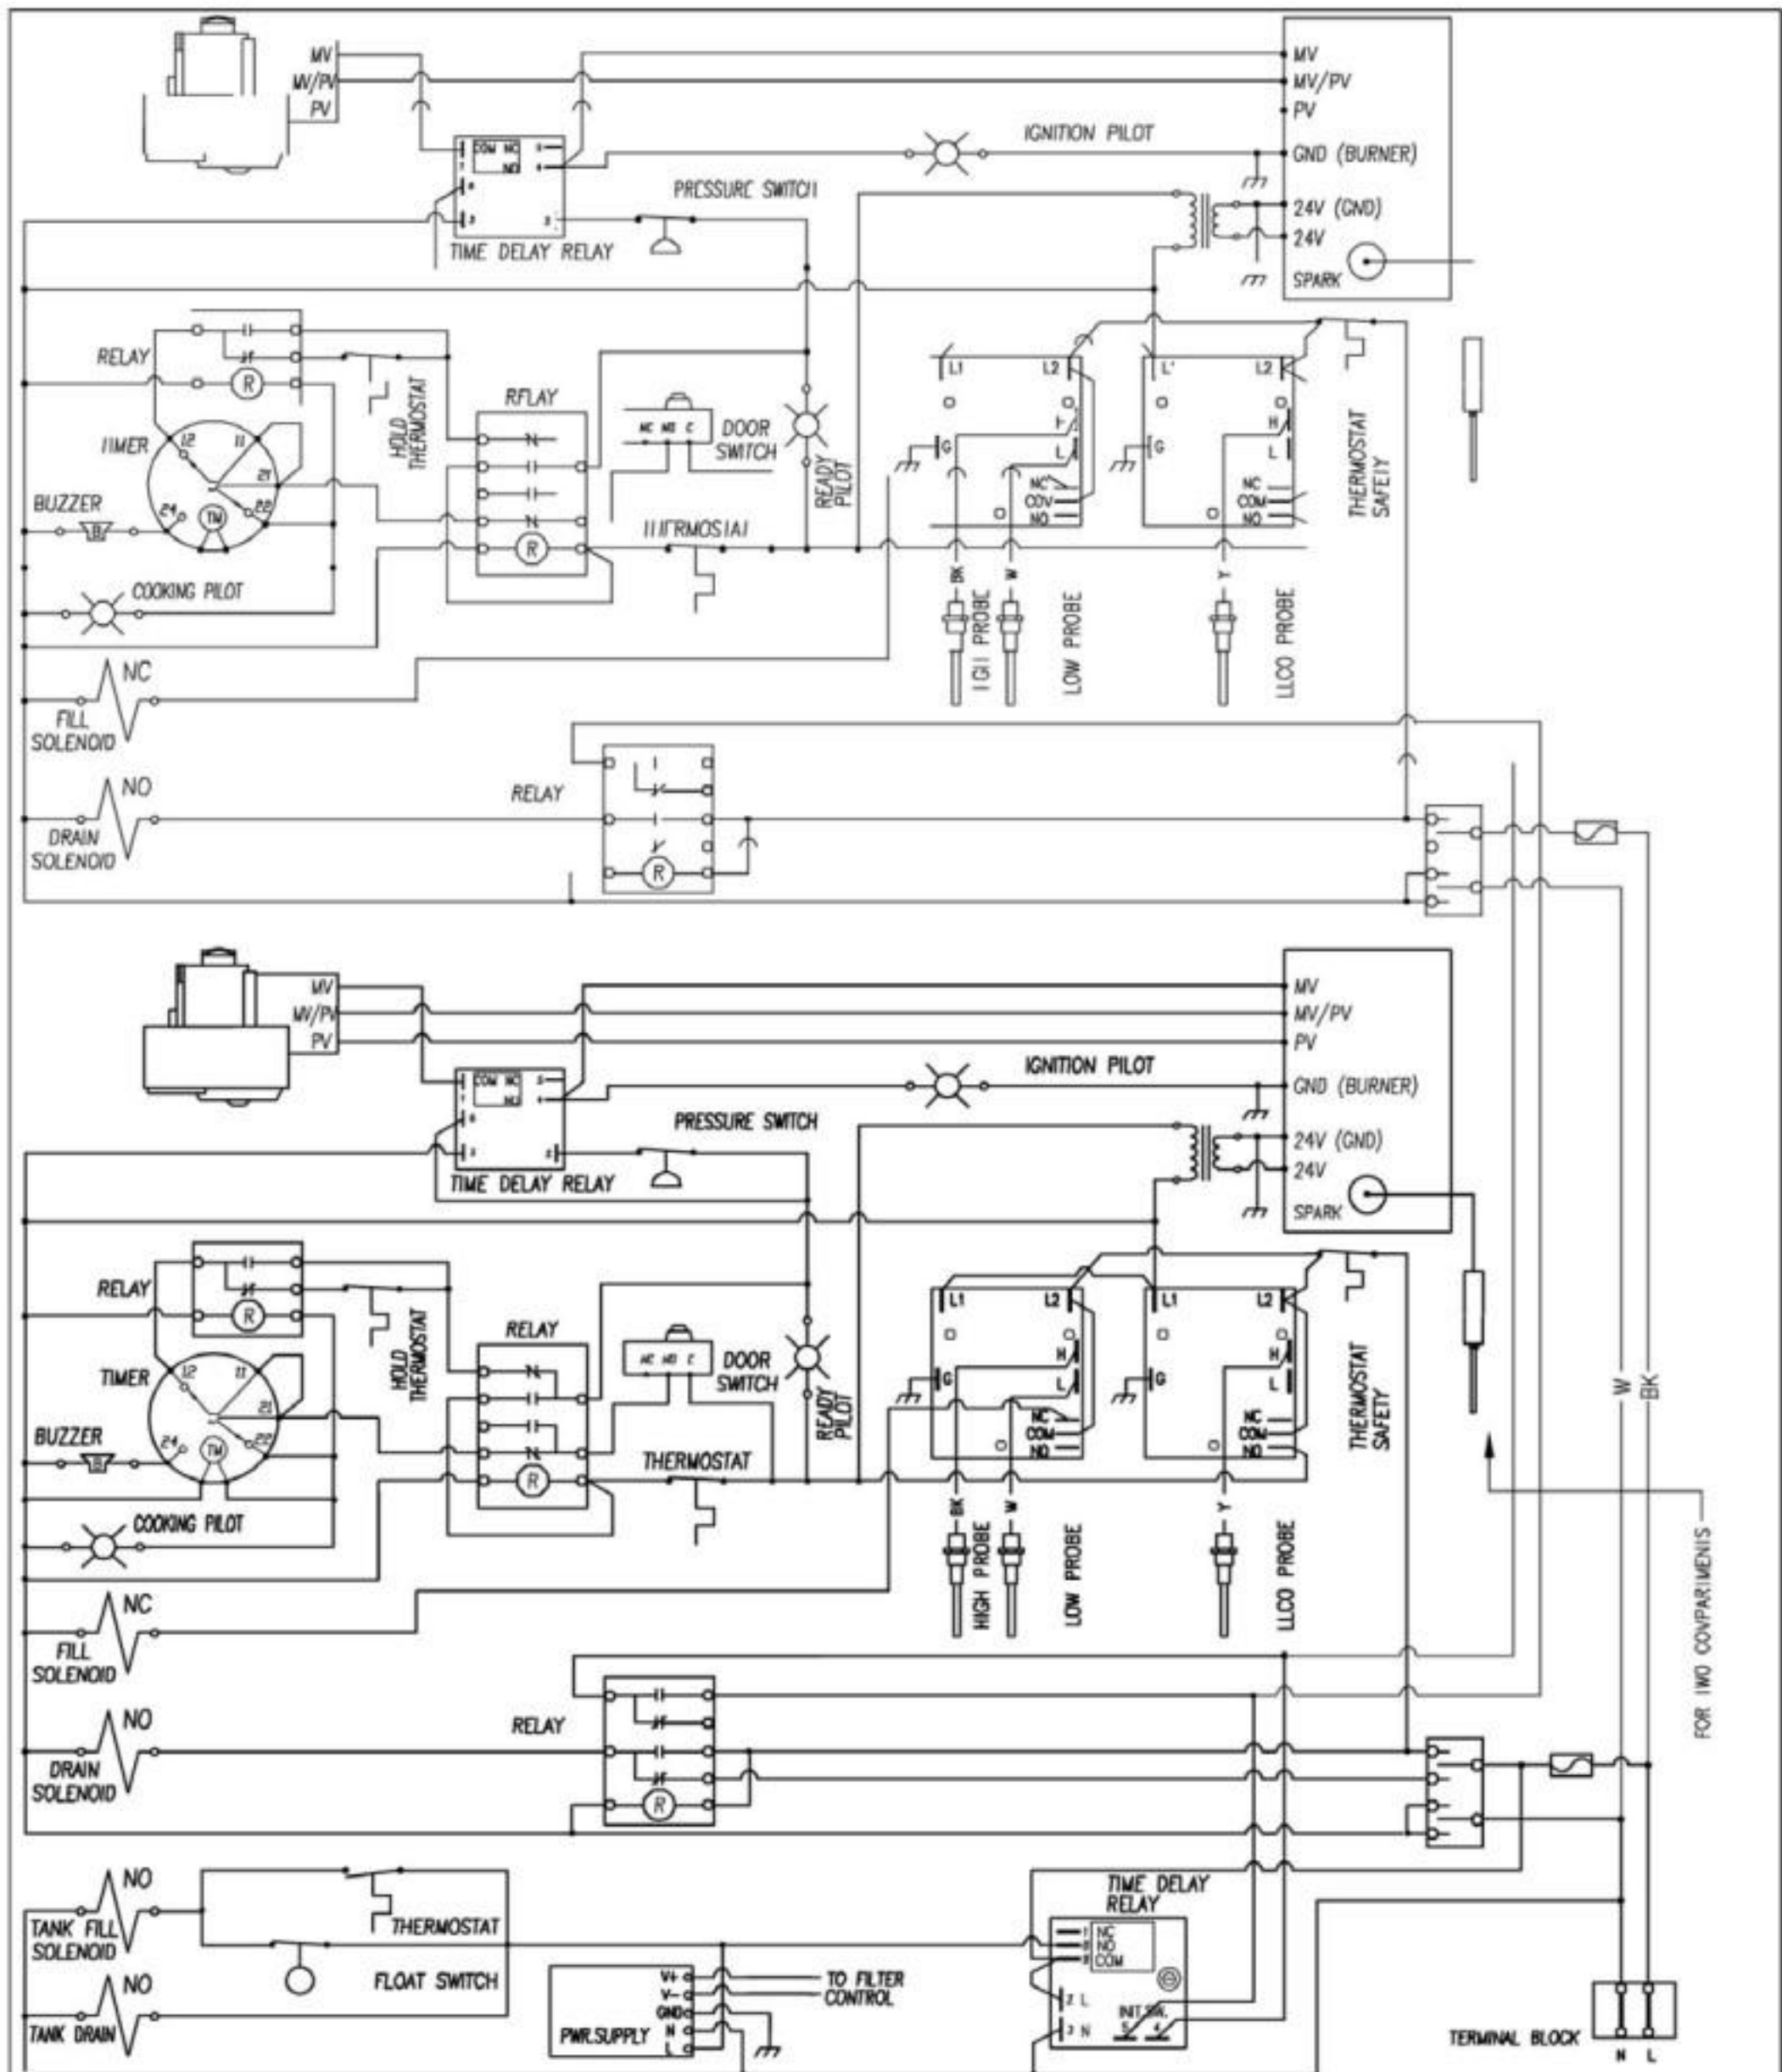

3G-12041R3

MARKET FORGE EIP 5G, EIP 10G (120V)

3G-12042R3

MARKET FORCE ETR, AC, ETR, 100 (220)

3G-12043R1

MARKET FORGE EIP 5G, EIP 10G, R.O. CONTROLS (120V)

FOR TWO COMPARTMENTS