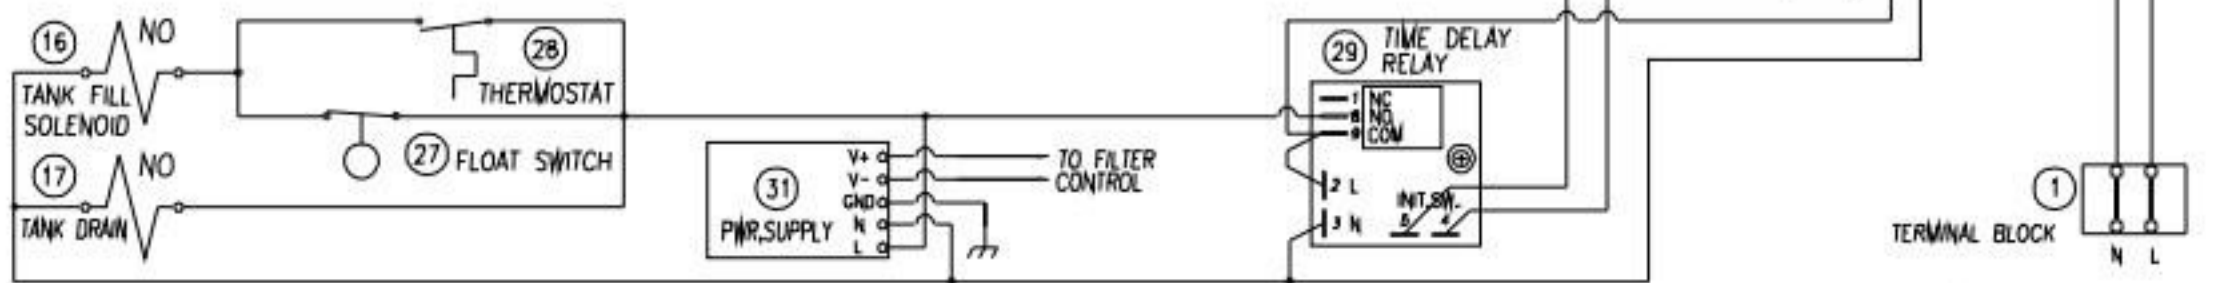

3G-12041R3

MARKET FORGE EIP 5G, EIP 10G (120V)

3G-12042R3

MARKET FORCE ETR, AC, ETR, 100 (220)

3G-12043R1

MARKET FORGE EIP 5G, EIP 10G, R.O. CONTROLS (120V)

FOR TWO COMPARTMENTS