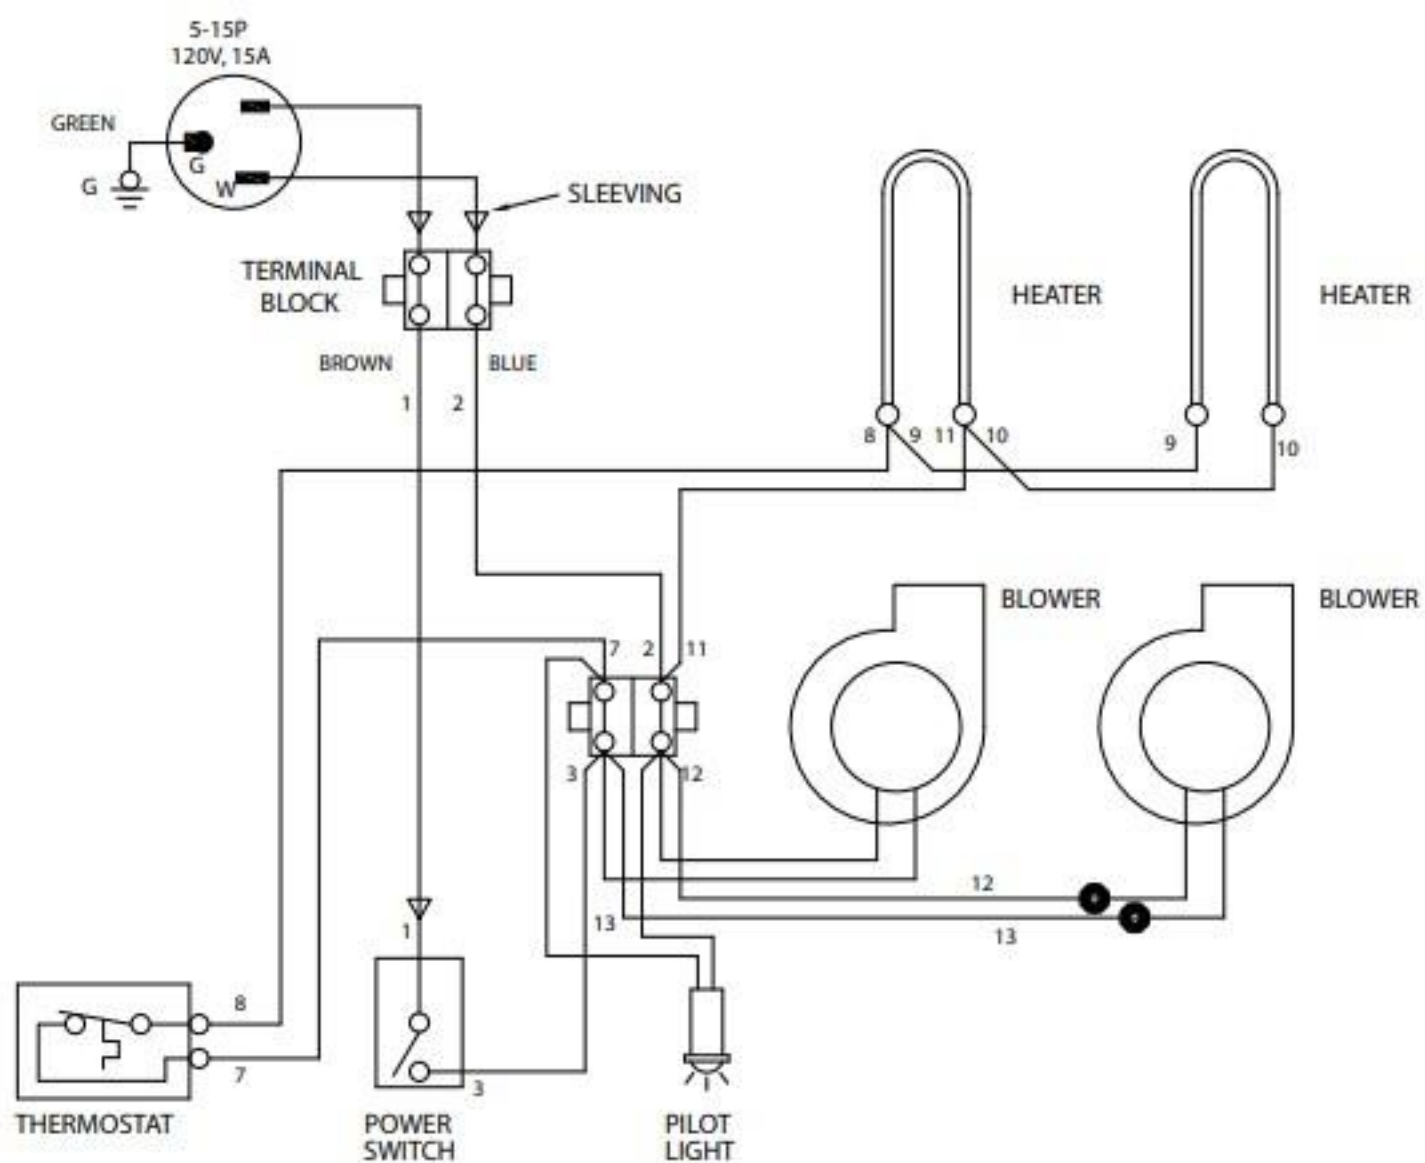

ELECTRICAL SPECS

HOT UNIT #0671-184
1650W, 120V, 60Hz, 1 Ph
AC SERVICE

HOT UNIT #0671-185
1650W, 240V, 60Hz, 1 Ph
AC SERVICE