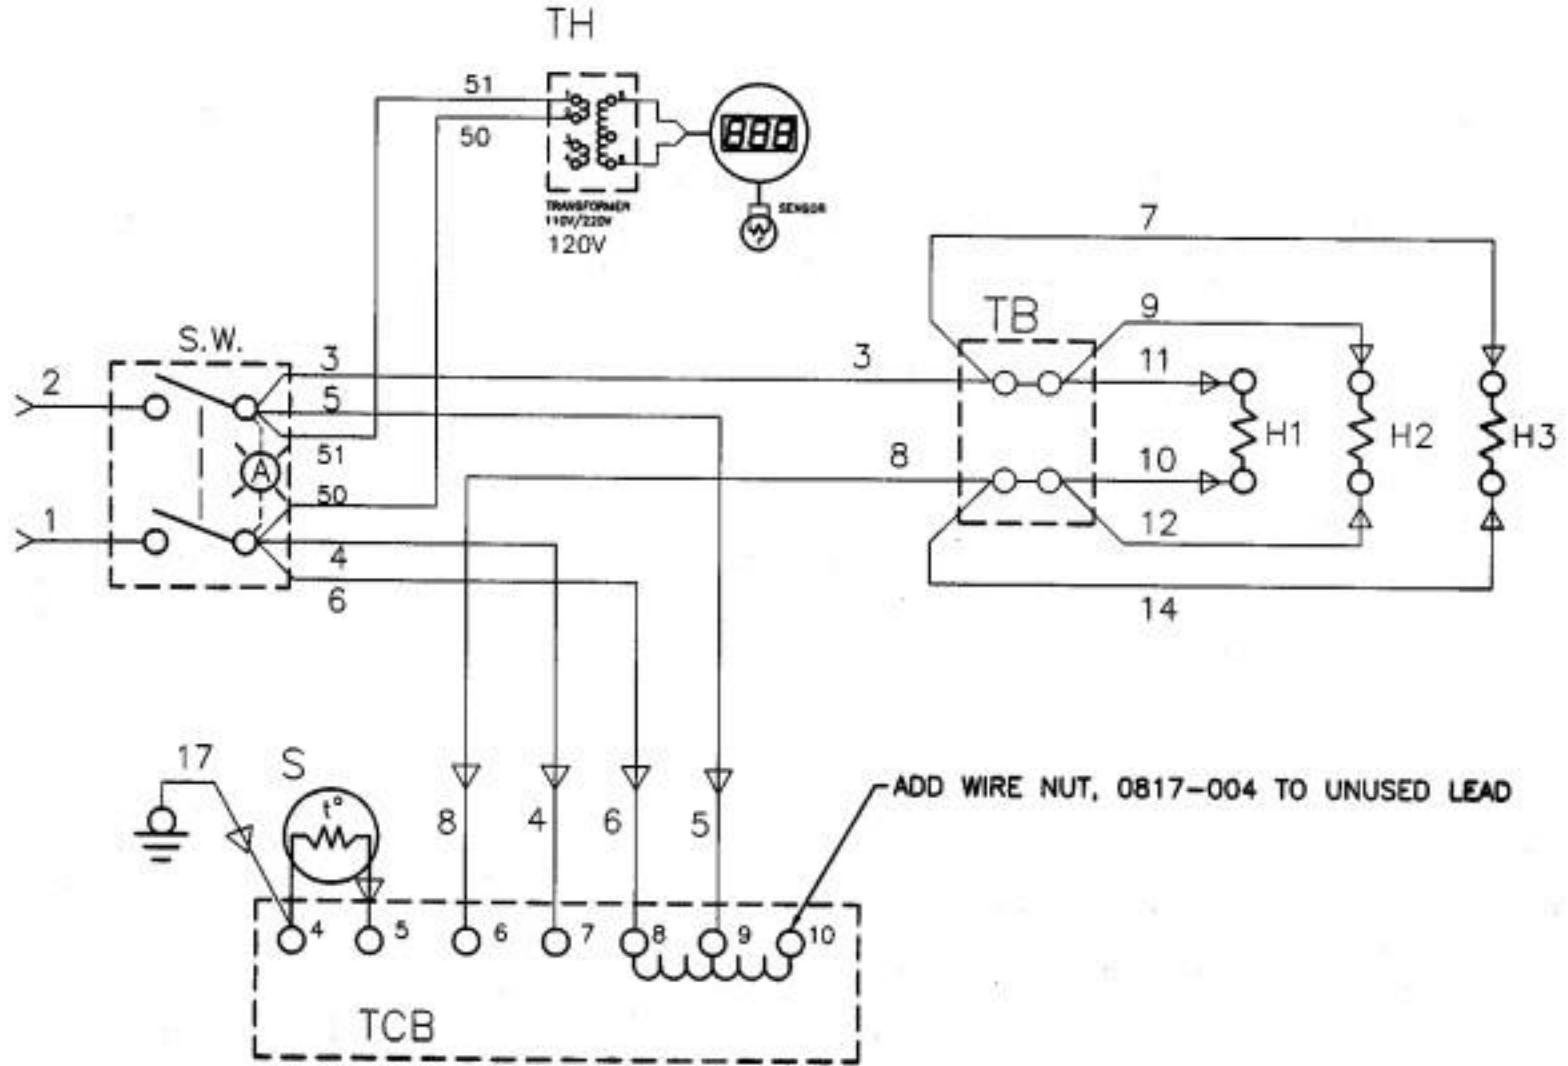

\* WIRE # 16 GROUND TO INNER BODY

**LEGEND**

- H1 HEATER - BOTTOM
- H2 & 3 HEATER - RIGHT & LEFT SIDE
- 5-15P PLUG (Power Cord), 120V. 15A.
- 6-15P PLUG (Power Cord), 240V. 15A.
- S SENSOR - AIR
- SW SWITCH - POWER (Lighted)
- TB TERMINAL BLOCK
- TCB TEMPERATURE CONTROL BOARD
- TH THERMOMETER, DIGITAL
- △ SLEEVING (12 PLACES)