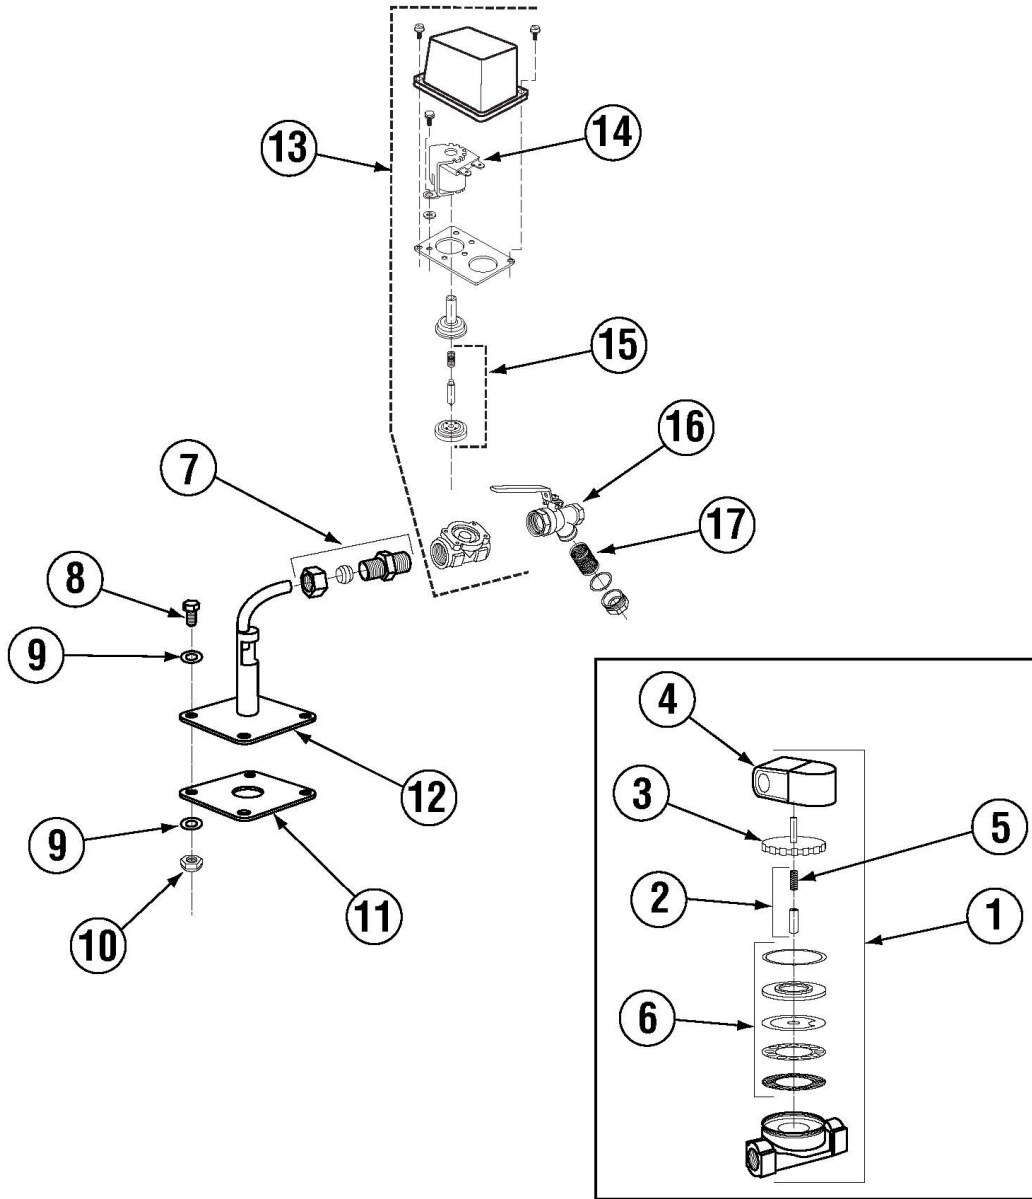

Title	Parts Manual	Rev 1.03B
	Model	EAH / EC Dishwasher	05/23/14

Plumbing System

Item	Qty	PartNo	Description
01	1	03603.10	½ Water Sol Valve 120v/60hz
02	1	00786.00	Water Sol Plunger G JE ¾ & ½
03	1	03603.20	½ Water Solenoid Bonnet
04	1	00738.10	Solenoid Coil JE 120V (¾ & ½)
05	1	00706.10	¾ Solenoid JE Spring Only
06	1	00707.00	½ Water Solenoid Repair Kit JE
07	1	00760.00	5/8 Comp X 1/2 MIP Adapter
08	4	00914.10	1/4-20 X 5/8 Hexhead Bolt
09	8	00924.00	1/4 SS Washer

Item	Qty	PartNo	Description
10	4	00912.00	1/4-20 Nylon Lock Nut
11	1	04306.00	Square Manifold Gasket
12	1	00710.00	Air Gap
13	1	03604.00	SS Water Solenoid Valve ½" 110
14	1	41015.60	Water Solenoid Coil Only 110V
15	1	03604.30	Dema Valve Repair Kit 3/8", 1/2"
16	1	41062.00	^1/2 Strainer Ball Valve
17	1	41062.10	^ 1/2 Ball Valve Strainer Only