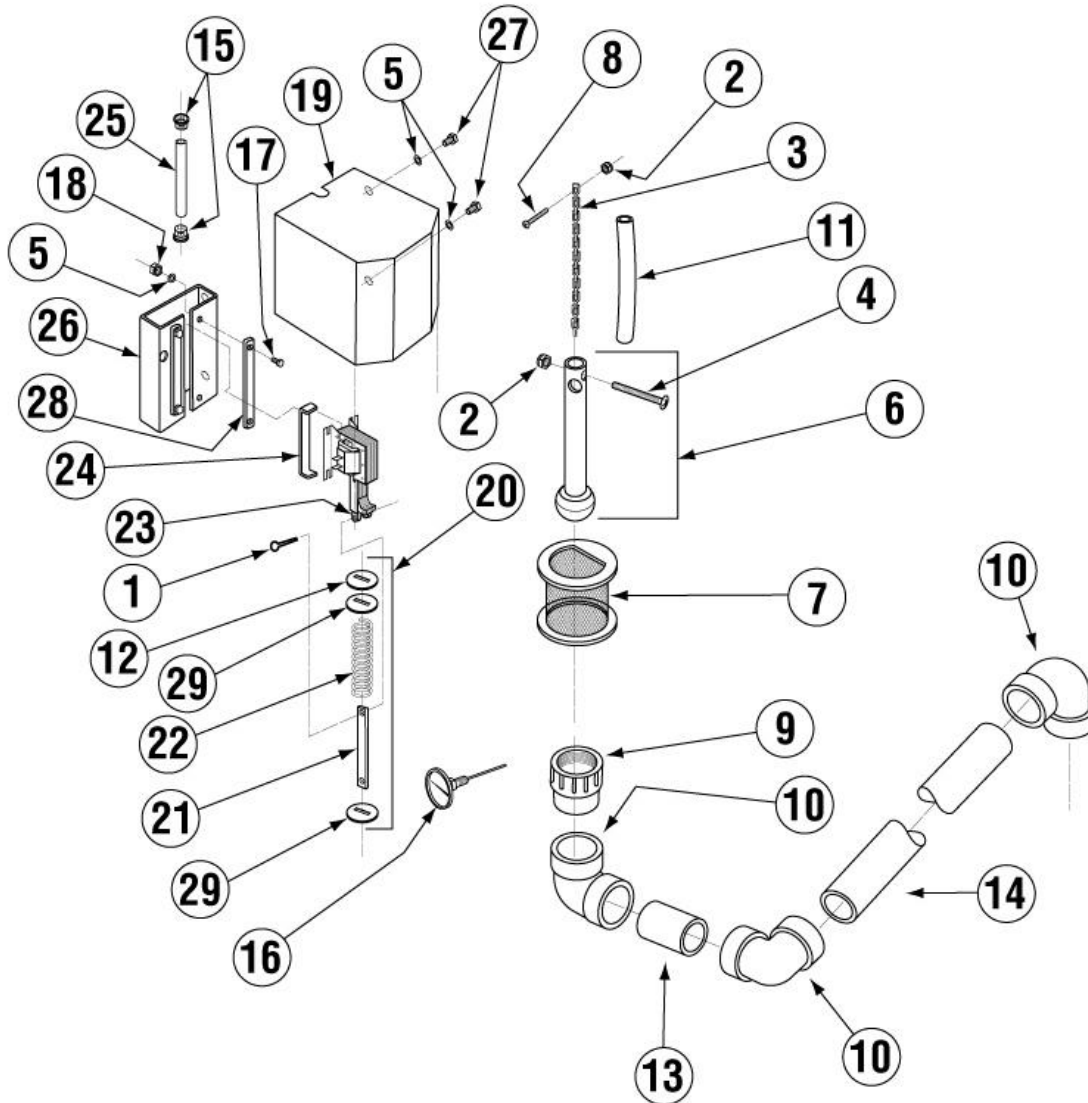

	Title	Parts Manual	Rev 1.03B
	Model	EAH / EC Dishwasher	05/23/14

Spray System Assembly E/E Tall

Item	Qty	PartNo	Description
01	4	00914.00	1/4-20 X 3/4 Hexhead Bolt
02	9	00924.00	1/4 SS Washer
03	4	00912.00	1/4-20 Nylon Lock Nut
04	1	00966.10	10-32 X 1/4 Hexhead SS Bolt
05	2	00342.00	Spray Arm Bearing
06	2	00310.00	Spray Arm
07	4	00308.50	Spray Arm End Plug SS
08	1	00305.03	Spray Manifold EAH
		00305.04	Spray Manifold EAH/Tall
09	1	04306.00	Square Manifold Gasket

Item	Qty	PartNo	Description
10	1	03108.10	Transfer Hose 10" EAH/C
11	2	03101.00	Hose Clamp # 16 1"
12	1	00905.82	1/4-20 X 3/8 Truss Head Bolt
13	1	00357.10	Lower Spray Base EAH
14	4	00363.00	^Spray Base Lock Pin
15	1	50302.06	1" MPT X 1" Barb PVC Sch 80
16	1	00302.84	Spray Base O ring E VA
17	4	00363.10	Lock Pin Spring
18	4	00363.20	Thumb Screw adapter

*Comes with O-Ring P/N 00342.11

	Title	Parts Manual	Rev 1.03B
	Model	EAH / EC Dishwasher	05/23/14

Optional Sani Alarm System Assembly

E-AH/C SANI ALARM ASSY

Item	Qty	PartNo	Description
01	3	00400.00	Conduit 3/8 Sealrite
02	1	00401.00	St-3/8 Straight Connector
03	1	00402.00	St-90 Deg 3/8 Connector
04	1	00406.00	Control Box Light .5" Dia Red
05	1	00435.00	Squeeze Tube 8" Silicone
06	1	00521.00	Wire 18 Gauge Orange
07	1	00531.00	Wire 18 Gauge White

	Title	Parts Manual	Rev 1.03B
	Model	EAH / EC Dishwasher	05/23/14

Drain System Assembly

Item	Qty	PartNo	Description
01	1	00900.10	Cotter pin 1/8" X 1"
02	2	00927.00	8-32 Nylon Lock Nut
03	1	00110.07	Drain Ball Chain-12 Link
04	1	00902.00	8-32 X 1 1/4 Panhead Bolt
05	6	00922.00	1/4 Lock Star Washer
06	1	00121.25	Drain Ball Assy (E) *
07	1	00115.06	Drain Sump Screen (A/C)
08	1	03812.00	8-32 X 5/8 Panhead Screw
09	1	01313.20	2" Spg X Fip Adapter
10	3	01312.20	2" Vent ELL Hub X Hub
11	1	41019.11	1/2 ID X 11/16 OD Hose 9"L
12	1	00105.20	Drain Solenoid Linkage Washer
13	1	05030.22	Tubing 2" X 3 3/4"
14	1	05030.24	Tubing 2" X 13 3/4"
15	2	00936.00	312-250 Shorty Bushing