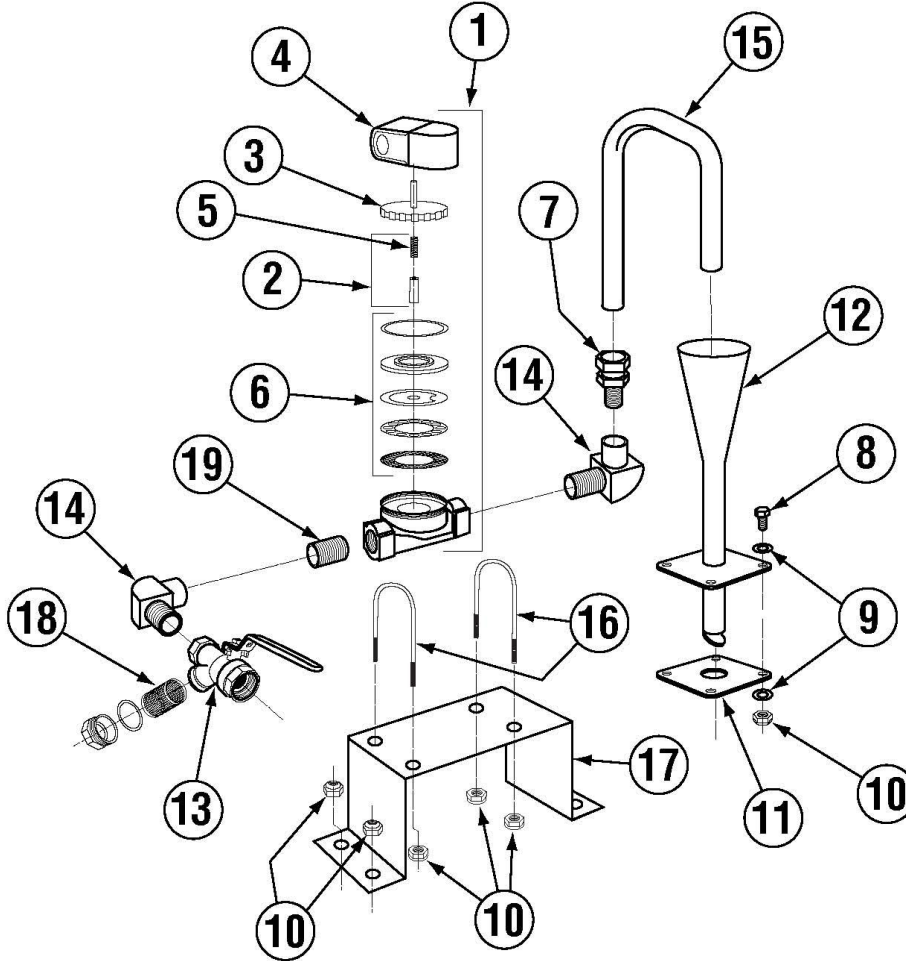

Title	Parts Manual	Rev 1.03B
	Model	EAH / EC Dishwasher	05/23/14

Plumbing System (Effective September 2013)

Item	Qty	PartNo	Description
01	1	03603.10	½ Water Sol Valve 120v/60hz
02	1	00786.00	Water Sol Plunger G JE ¾ & ½
03	1	03603.20	½ Water Solenoid Bonnet
04	1	00738.10	Solenoid Coil JE 120V (¾ & ½)
05	1	00706.10	¾ Solenoid JE Spring Only
06	1	00707.00	½ Water Solenoid Repair Kit JE
07	1	00760.00	5/8 Comp X 1/2 MIP Adapter
08	4	00914.10	1/4-20 X 5/8 Hexhead Bolt
09	8	00924.00	1/4 SS Washer
10	12	00912.00	1/4-20 Nylon Lock Nut

Item	Qty	PartNo	Description
11	1	04306.00	Square Manifold Gasket
12	1	00710.20	Air Gap
13	1	41062.00	¾ Strainer Ball Valve
14	2	00745.00	½" Street Elbow
15	1	N/A	½" s/s Tubing
16	2	01526.10	Plumbing Bracket Strap
17	1	01526.00	Plumbing Support Bracket
18	1	41062.10	¾ Ball Valve Strainer Only
19	1	00742.00	½"x1-1/2" Brass Nipple