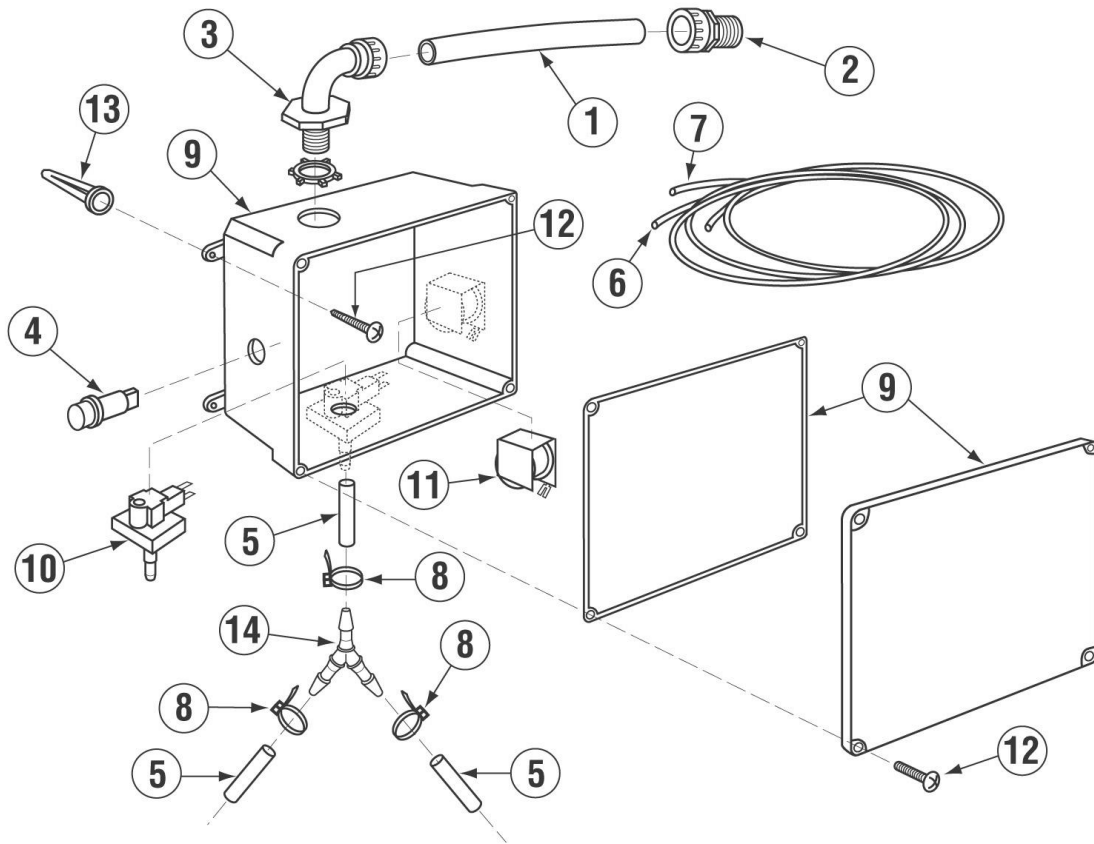

	Title	Parts Manual	Rev 1.03B
	Model	EAH / EC Dishwasher	05/23/14

Spray System Assembly E/E Tall

Item	Qty	PartNo	Description
01	4	00914.00	1/4-20 X 3/4 Hexhead Bolt
02	9	00924.00	1/4 SS Washer
03	4	00912.00	1/4-20 Nylon Lock Nut
04	1	00966.10	10-32 X 1/4 Hexhead SS Bolt
05	2	00342.00	Spray Arm Bearing
06	2	00310.00	Spray Arm
07	4	00308.50	Spray Arm End Plug SS
08	1	00305.03	Spray Manifold EAH
		00305.04	Spray Manifold EAH/Tall
09	1	04306.00	Square Manifold Gasket

Item	Qty	PartNo	Description
10	1	03108.10	Transfer Hose 10" EAH/C
11	2	03101.00	Hose Clamp # 16 1"
12	1	00905.82	1/4-20 X 3/8 Truss Head Bolt
13	1	00357.10	Lower Spray Base EAH
14	4	00363.00	^Spray Base Lock Pin
15	1	50302.06	1" MPT X 1" Barb PVC Sch 80
16	1	00302.84	Spray Base O ring E VA
17	4	00363.10	Lock Pin Spring
18	4	00363.20	Thumb Screw adapter

*Comes with O-Ring P/N 00342.11

	Title	Parts Manual	Rev 1.03B
	Model	EAH / EC Dishwasher	05/23/14

Optional Sani Alarm System Assembly

E-AH/C SANI ALARM ASSY

Item	Qty	PartNo	Description
01	3	00400.00	Conduit 3/8 Sealrite
02	1	00401.00	St-3/8 Straight Connector
03	1	00402.00	St-90 Deg 3/8 Connector
04	1	00406.00	Control Box Light .5" Dia Red
05	1	00435.00	Squeeze Tube 8" Silicone
06	1	00521.00	Wire 18 Gauge Orange
07	1	00531.00	Wire 18 Gauge White