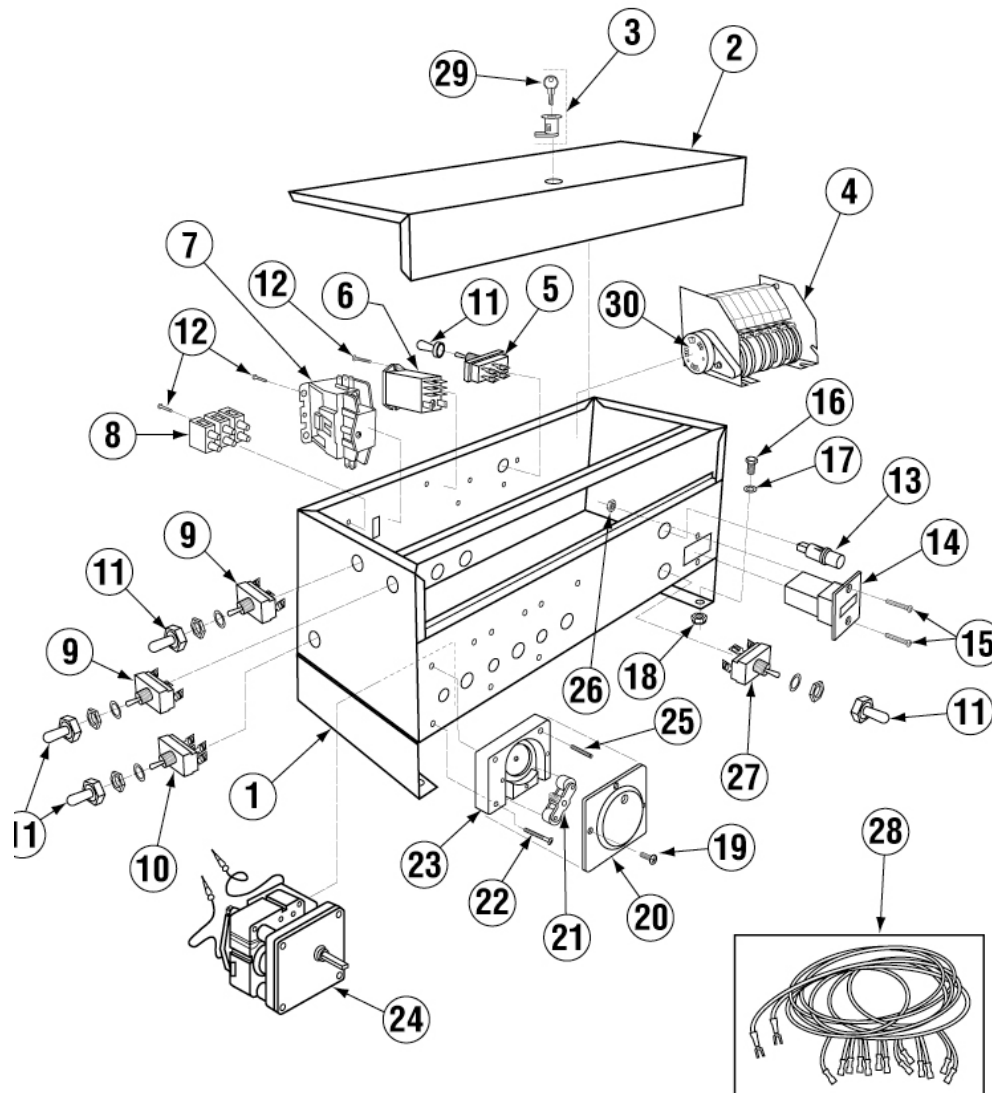

	Title	Parts Manual	Rev 1.03B
	Model	EAH / EC Dishwasher	05/23/14

Exploded View Drawings

Cabinet Assembly (E/E Tall)

Item	Qty	PartNo	Description
01	1	01540.40	Wrapper Panel EAH/EST
		01540.44	Wrapper Panel E/EVA Tall
02	2	01506.30	Door Standard (Stamped)
		01506.10	Door Pizza w/Dimple Stamped
03	2	01505.32	Tray Track Inline AH
03a	1	01505.10	Tray Track (EST/EC/CMA-180)
04	1	01502.70	E Pan - Bolt On No Legs
05	1	01510.40	Wrapper E (2010)
		01510.42	Wrapper E Tall (2010)
06	4	01554.30	EZ Glide Door Guide SS 21 1/8"
		17554.00	CMA-180/P Door Guide 26 3/8"
07	1	00124.65	Drain Ball Seat EAH/EC
08	1	00125.10	Drain Sump Gasket For E Dm
		00101.10	Solenoid Bracket C RH
09	1	00101.30	Solenoid Bracket C"P" RH
		00101.20	Solenoid Bracket C LH
10	1	00101.40	Solenoid Bracket C"P" LH

	Title	Parts Manual	Rev 1.03B
	Model	EAH / EC Dishwasher	05/23/14

Control Box

Item	Qty	PartNo	Description
1	1	01503.09	Control Box Body EAH/EC
2	1	01504.09	Control Box Lid EAH/EC
3	1	00449.00	Lock And Key
4*	1	00407.80	Timer 90 Sec 8 Cam 120/60Hz
5	1	00475.00	Toggle Sw dpdt 5 amp/Delimer
6	1	00631.00	Ice Cube Relay 120V
7	1	00404.82	Motor Contactor 115V/60HZ
8	1	00454.10	3 Pole Socket Terminal Block
9	2	03470.00	Toggle Sw Momentary ScTerm
10	1	00471.10	Toggle switch DPST 20AMP
11	5	00470.10	Toggle Switch Rubber Boot
12	4	00911.50	8-32 X 3/8 Pan Head Screw
13	1	00406.00	Control Box Light .5" Dia Red
14	1	03408.50	Counter (Panel Mount) 120/60
15	2	00907.00	6-32 X 1/2 SS Panhead Screw