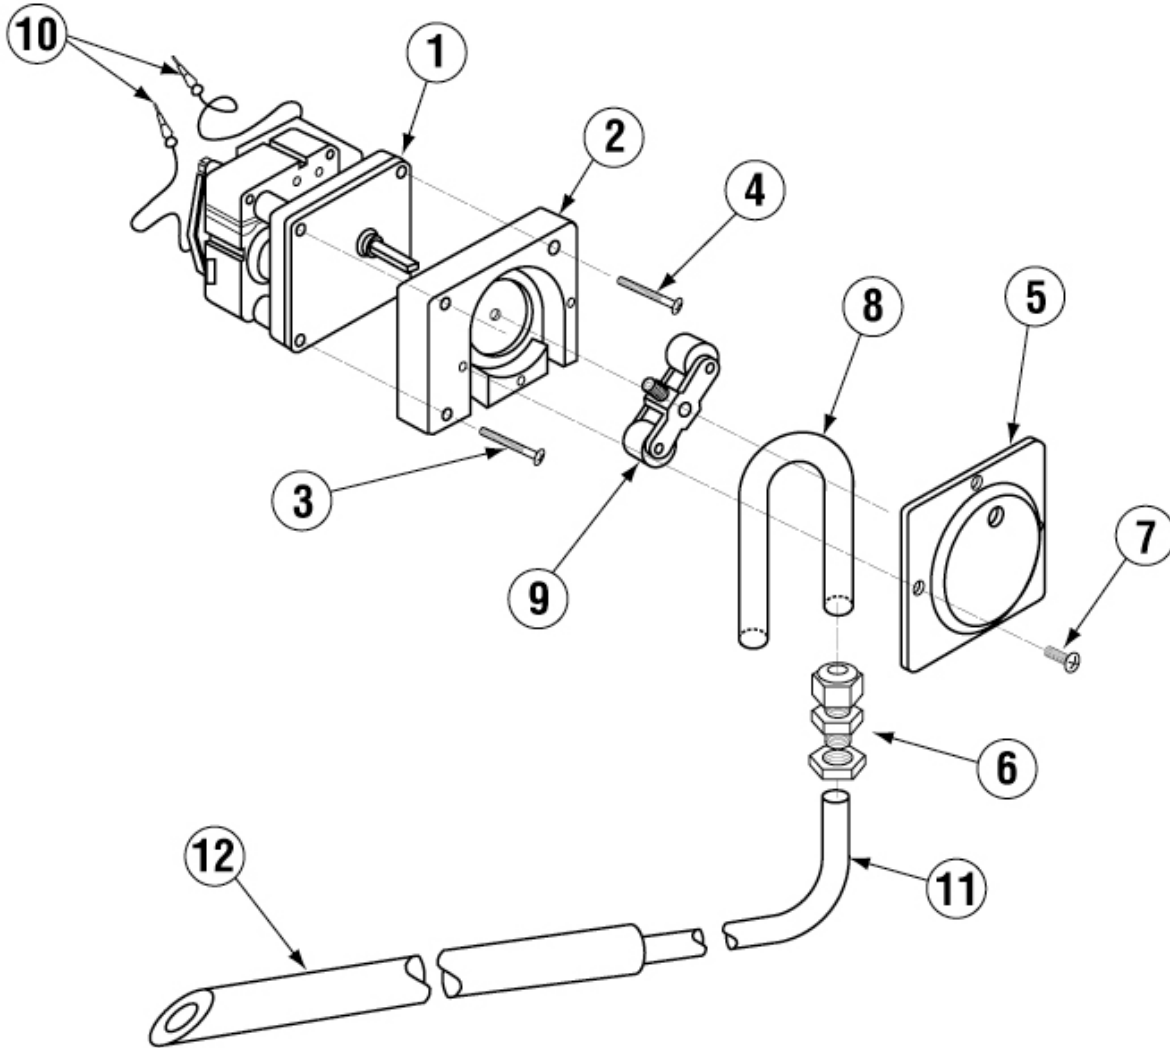

	Title	Parts Manual	Rev 1.03B
	Model	EAH / EC Dishwasher	05/23/14

Door Actuator Assembly (Corner) (E/E Tall)

Item	Qty	PartNo	Description
01	1	00613.04	Door Handle (C)
02	1	00619.34	Door Handle Mtg Plate-Long
2A	1	00619.44	Door Handle Mtg Plate Short
03	1	00603.04	Door Spring Extension Rod (C)
04	1	00602.00	Door Spring
		00602.20	Door Spring -Heavy Duty
05	2	01506.30	Door A B C M CMA-44
06	2	01553.00	Door Handle Link
07	1	00606.50	Turn Buckle
08	9	00913.00	5/16-18 SS Nut
09	9	00926.00	5/16 SS Washer
10	1	13805.00	5/16-18 Nylon Insert Lock Nut
11	2	01552.00	Door Stop

Item	Qty	PartNo	Description
12	6	00924.00	1/4 SS Washer
13	4	00912.00	1/4-20 Nylon Lock Nut
14	4	00610.00	Door Handle Spacer Small
15	4	00611.00	Door Handle Spacer (Lg)
16	2	00903.00	1/4-20 X 1 3/4 SS Hexhead Bolt
17	8	00926.00	5/16 SS Washer
18	2	00910.00	1/4-20 X 1 1/2 SS Hexhead Bolt
19	2	00607.04	Door Handle Cap 1"
20	8	00920.00	5/16-18 X 3/4 SS Hexhead Bolt
21	1	00563.20	Roller Switch Bracket (C)
22	1	00562.00	Roller Door Switch
23	1	00562.60	Connector Door Roller Switch
24	1	00546.00	18 AWG Switch Cord

	Title	Parts Manual	Rev 1.03B
	Model	EAH / EC Dishwasher	05/23/14

Peristaltic Pump Assembly

Item	Qty	PartNo	Description
01	1	00416.00	Peristaltic Pump Motor 120v/60hz
02	1	00417.10	Peristaltic Pump Block
03	2	00919.00	10-32 X 1 1/2 Panhead Bolt
04	1	00918.00	10-32 X 1 1/2 Filister Bolt
05	1	00418.00	Peristaltic Pump Cover
06	1	03415.40	Liquid Tight Fitting 1/4"
07	4	00911.00	8-32 X 1/2 Panhead Screw