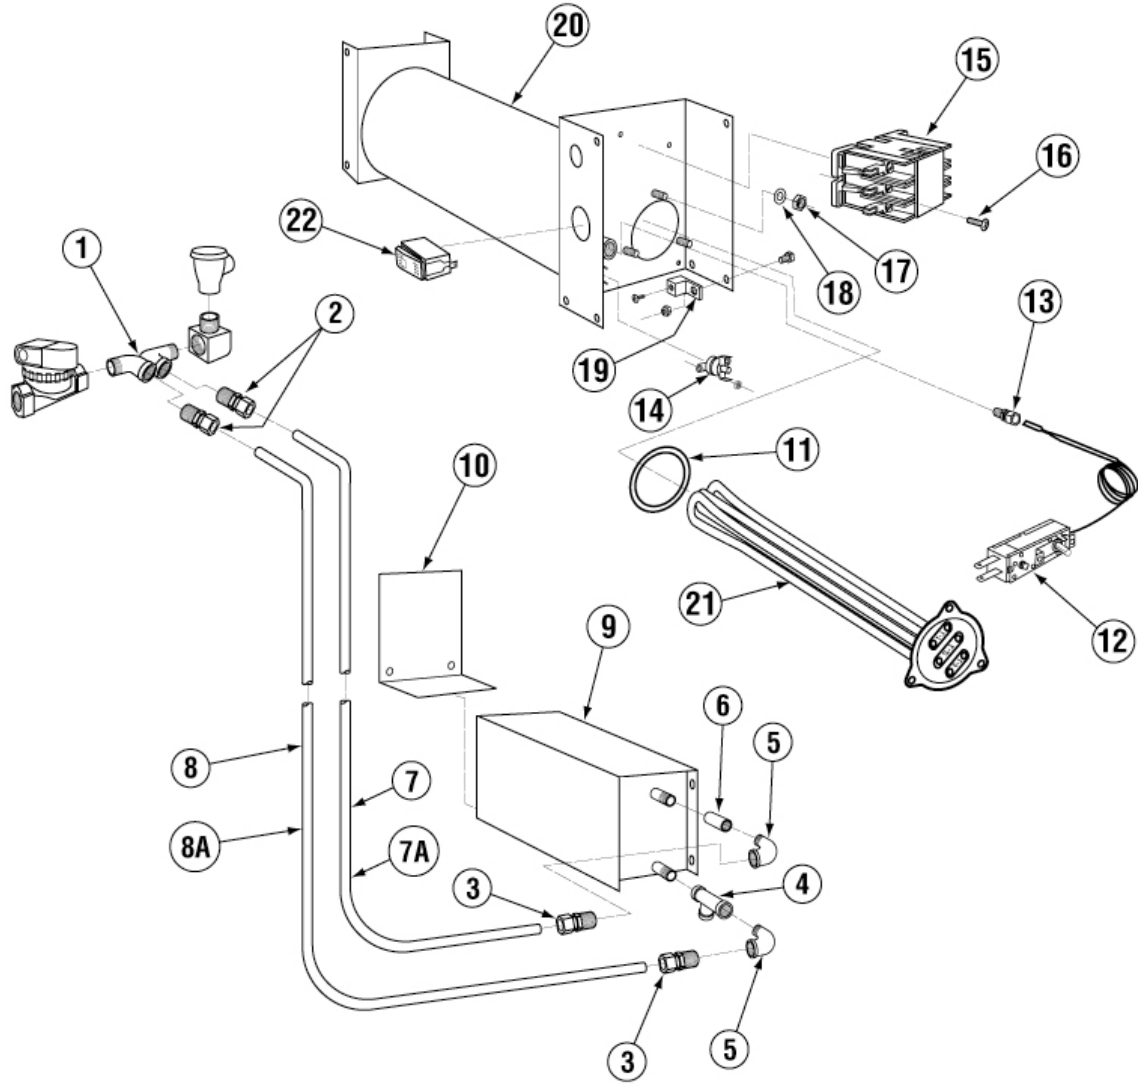

Title	Parts Manual	Rev 1.03B
	Model	EAH / EC Dishwasher	05/23/14

Temp – Sure Heater

ITEM NO.	NO. REQ'D	P/N	DESCRIPTION
1	1	13633.20	Booster Heater 3/4" in/out Adapter
2	2	00761.00	5/8" Comp. x 3/4" MIP Adapter
3	2	00760.00	5/8" Comp. x 1/2" MIP Adapter
4	1	00743.10	1/2" Tee FxFxF Brass
5	1	13620.00	1/2" S.S. Street Elbow
6	1	13618.00	1/2" S.S. Coupling
7	1	N/A	Tempsure Discharge Line for AH
7A	1	N/A	Tempsure Discharge Line for C
8	1	N/A	Tempsure Intake Line for AH
8A	1	N/A	Tempsure Intake Line for C
9	1	01594.20	3 Sided Heater Tank Shield
10	1	01594.10	Booster Heater Tank Access Cover

ITEM NO.	NO. REQ'D	P/N	DESCRIPTION
11	1	15518.11	Gasket for Triangular Flange Heater
12	1	13417.92	Thermostat for 12 KW Heater (EGO)
13	1	40116.00	1/4 Comp x 1/4 MIP Fitting
14	1	17523.51	Hi-Limit Switch 250 Deg.
15	1	13003.17	Contactora 60 Amp 3 Pole
16	2	00941.00	10-32x5/8" Panhead Screw
17	11	00912.00	1/4-20 Nylon Lock Nut
18	3	00924.00	1/4" S.S. Washer
19	1	13426.50	Ground Block
20	1	01595.40	Heater Tank for Tempsure
21	1	13422.71	240V 12KW Triangular Immersion Htr
22	1	00421.83	CMA-44 Rocker Switch White