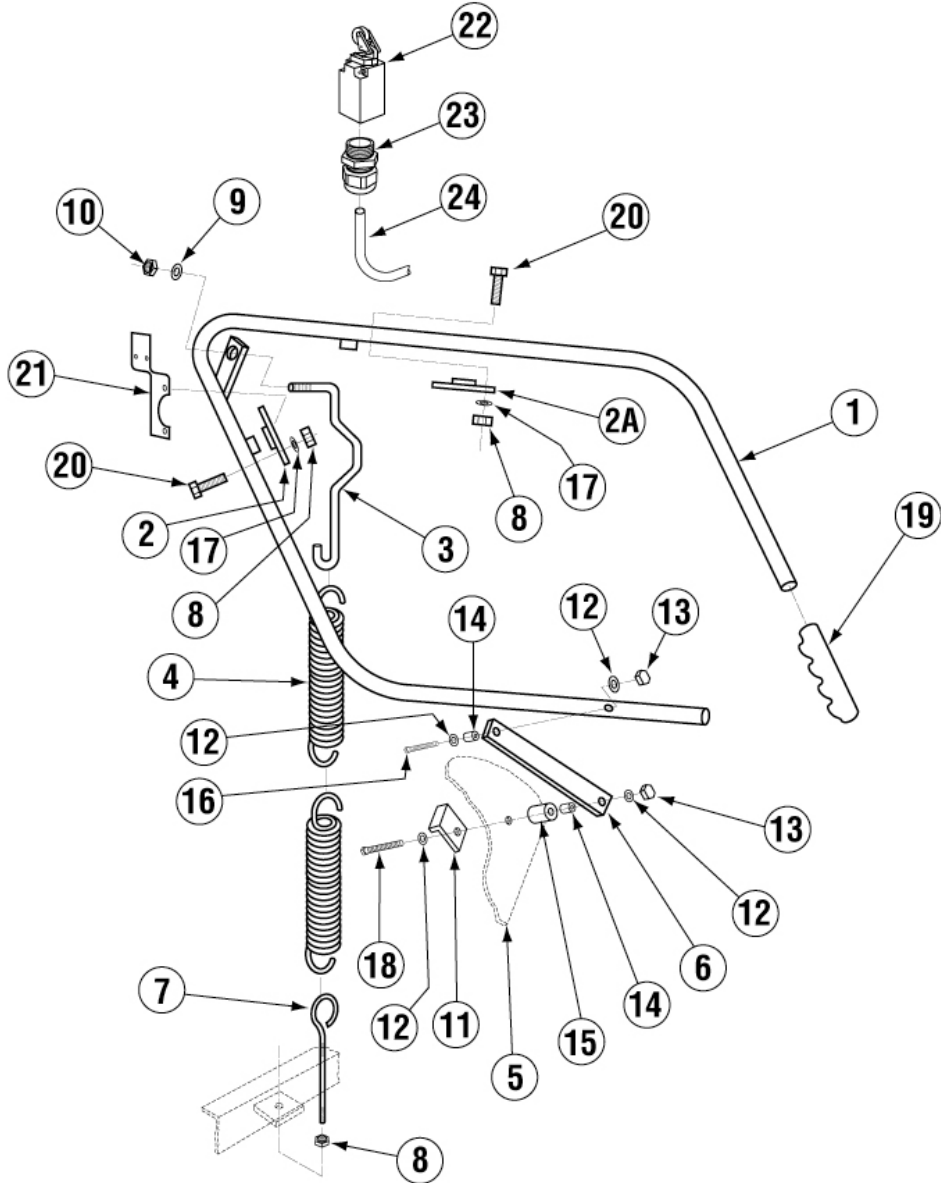

	Title	Parts Manual	Rev 1.03B
	Model	EAH / EC Dishwasher	05/23/14

Drain System Assembly

Item	Qty	PartNo	Description
01	1	00900.10	Cotter pin 1/8" X 1"
02	2	00927.00	8-32 Nylon Lock Nut
03	1	00110.07	Drain Ball Chain-12 Link
04	1	00902.00	8-32 X 1 1/4 Panhead Bolt
05	6	00922.00	1/4 Lock Star Washer
06	1	00121.25	Drain Ball Assy (E) *
07	1	00115.06	Drain Sump Screen (A/C)
08	1	03812.00	8-32 X 5/8 Panhead Screw
09	1	01313.20	2" Spg X Fip Adapter
10	3	01312.20	2" Vent ELL Hub X Hub
11	1	41019.11	1/2 ID X 11/16 OD Hose 9"L
12	1	00105.20	Drain Solenoid Linkage Washer
13	1	05030.22	Tubing 2" X 3 3/4"
14	1	05030.24	Tubing 2" X 13 3/4"
15	2	00936.00	312-250 Shorty Bushing

* Comes with Drain Ball Round For "E" Units Dome P/N 121.20

	Title	Parts Manual	Rev 1.03B
	Model	EAH / EC Dishwasher	05/23/14

Door Actuator Assembly (Straight) (E/E Tall)

Item	Qty	PartNo	Description
01	1	00613.09	Door Handle EAH
02	1	01556.50	RH Door Handle Support Brckt
03	1	00603.07	Door Spring Extension Rod AB
04	1	00602.00	Door Spring
		00602.20	Door Spring -Heavy Duty
05	2	01506.30	Door A B C M CMA-44
06	2	01553.00	Door Handle Link
07	1	00606.50	Turn Buckle
08	1	00913.00	5/16-18 SS Nut
09	1	00926.00	5/16 SS Washer
10	1	00900.00	Cotter Pin
11	4	00906.00	1/4-20 X 1/2 Hexhead Bolt
12	6	00924.00	1/4 SS Washer

	Title	Parts Manual	Rev 1.03B
	Model	EAH / EC Dishwasher	05/23/14

Door Actuator Assembly (Corner) (E/E Tall)

Item	Qty	PartNo	Description
01	1	00613.04	Door Handle (C)
02	1	00619.34	Door Handle Mtg Plate-Long
2A	1	00619.44	Door Handle Mtg Plate Short
03	1	00603.04	Door Spring Extension Rod (C)
04	1	00602.00	Door Spring
		00602.20	Door Spring -Heavy Duty
05	2	01506.30	Door A B C M CMA-44
06	2	01553.00	Door Handle Link
07	1	00606.50	Turn Buckle
08	9	00913.00	5/16-18 SS Nut
09	9	00926.00	5/16 SS Washer
10	1	13805.00	5/16-18 Nylon Insert Lock Nut
11	2	01552.00	Door Stop