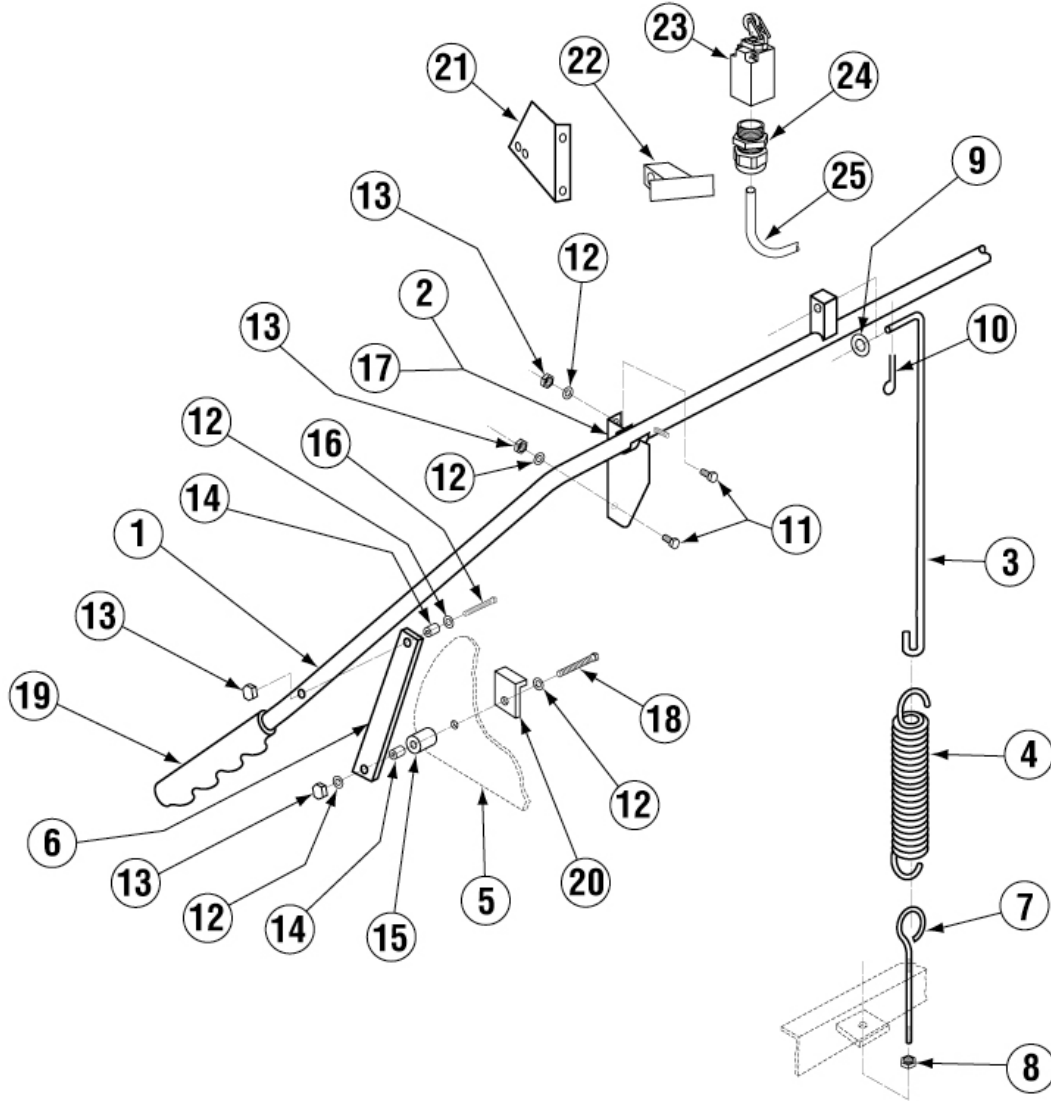

	Title	Parts Manual	Rev 1.03B
	Model	EAH / EC Dishwasher	05/23/14

Drain System Assembly

Item	Qty	PartNo	Description
01	1	00900.10	Cotter pin 1/8" X 1"
02	2	00927.00	8-32 Nylon Lock Nut
03	1	00110.07	Drain Ball Chain-12 Link
04	1	00902.00	8-32 X 1 1/4 Panhead Bolt
05	6	00922.00	1/4 Lock Star Washer
06	1	00121.25	Drain Ball Assy (E) *
07	1	00115.06	Drain Sump Screen (A/C)
08	1	03812.00	8-32 X 5/8 Panhead Screw
09	1	01313.20	2" Spg X Fip Adapter
10	3	01312.20	2" Vent ELL Hub X Hub
11	1	41019.11	1/2 ID X 11/16 OD Hose 9"L
12	1	00105.20	Drain Solenoid Linkage Washer
13	1	05030.22	Tubing 2" X 3 3/4"
14	1	05030.24	Tubing 2" X 13 3/4"
15	2	00936.00	312-250 Shorty Bushing

Item	Qty	PartNo	Description
16	1	00120.02	Thermometer (Bi Metal)
17	4	00914.00	1/4-20 X 3/4 Hexhead Bolt
18	4	00915.00	1/4-20 SS Nut
19	1	01507.50	Solenoid Cover TM A/B/C
20	1	00122.00	Drain Solenoid Spring Assy
21	1	01551.00	Solenoid Link
22	1	00105.00	Solenoid Spring
23	1	00100.00	Drain Ball Solenoid 120V
24	1	01550.00	Solenoid Stop
25	1	00464.07	3/8 SS Tubing(TM A/B Sol Wire)
26	1	00102.00	Solenoid Base
27	9	00906.00	1/4-20 X 1/2 Hexhead Bolt
28	2	00103.00	Solenoid Bar
29	2	00106.00	Slot Washer Large-SS

* Comes with Drain Ball Round For "E" Units Dome P/N 121.20

	Title	Parts Manual	Rev 1.03B
	Model	EAH / EC Dishwasher	05/23/14

Door Actuator Assembly (Straight) (E/E Tall)

Item	Qty	PartNo	Description
01	1	00613.09	Door Handle EAH
02	1	01556.50	RH Door Handle Support Brckt
03	1	00603.07	Door Spring Extension Rod AB
04	1	00602.00	Door Spring
		00602.20	Door Spring -Heavy Duty
05	2	01506.30	Door A B C M CMA-44
06	2	01553.00	Door Handle Link
07	1	00606.50	Turn Buckle
08	1	00913.00	5/16-18 SS Nut
09	1	00926.00	5/16 SS Washer
10	1	00900.00	Cotter Pin
11	4	00906.00	1/4-20 X 1/2 Hexhead Bolt
12	6	00924.00	1/4 SS Washer