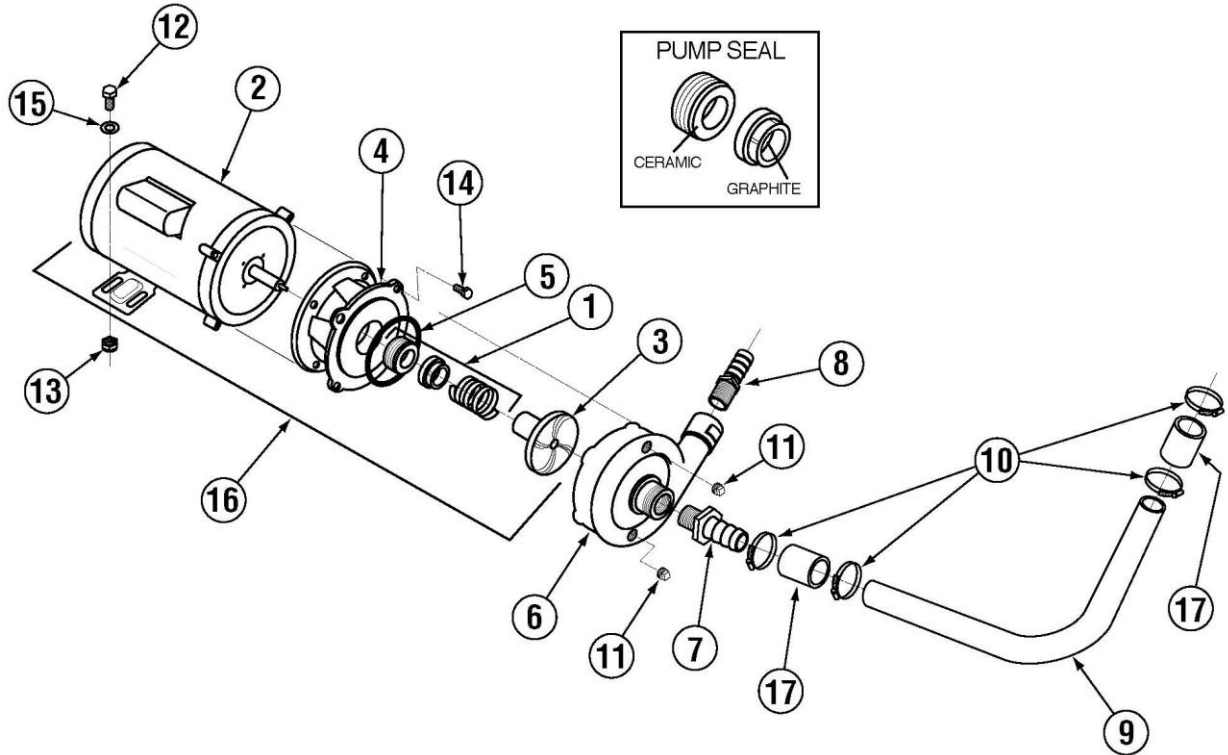

	Title	Parts Manual	Rev 1.03B
	Model	EAH / EC Dishwasher	05/23/14

Plumbing System

Item	Qty	PartNo	Description
01	1	03603.10	½ Water Sol Valve 120v/60hz
02	1	00786.00	Water Sol Plunger G JE ¾ & ½
03	1	03603.20	½ Water Solenoid Bonnet
04	1	00738.10	Solenoid Coil JE 120V (¾ & ½)
05	1	00706.10	¾ Solenoid JE Spring Only
06	1	00707.00	½ Water Solenoid Repair Kit JE
07	1	00760.00	5/8 Comp X 1/2 MIP Adapter
08	4	00914.10	1/4-20 X 5/8 Hexhead Bolt
09	8	00924.00	1/4 SS Washer

Item	Qty	PartNo	Description
10	4	00912.00	1/4-20 Nylon Lock Nut
11	1	04306.00	Square Manifold Gasket
12	1	00710.00	Air Gap
13	1	03604.00	SS Water Solenoid Valve ½" 110
14	1	41015.60	Water Solenoid Coil Only 110V
15	1	03604.30	Dema Valve Repair Kit 3/8", 1/2"
16	1	41062.00	^1/2 Strainer Ball Valve
17	1	41062.10	^ 1/2 Ball Valve Strainer Only

	Title	Parts Manual	Rev 1.03B
	Model	EAH / EC Dishwasher	05/23/14

Pump Assembly

Item	Qty	PartNo	Description
01	1	00206.30	Pump Seal Kit
02	1	00201.00	Pump Motor 1Hp 115/208-230V
03	1	03222.10	Impeller (Universal) Open
04	1	03224.00	Pump Base
05	1	03226.00	Pump O Ring Gasket
06	1	04206.00	Pump Cover
07	1	50302.40	1 ¼ MIP X 1" Barb Fitting
08	1	50302.06	1" MPT X 1" Barb PVC Sch 80
09	1	00246.40	Motor Suction Tube E machine

	Title	Parts Manual	Rev 1.03B
	Model	EAH / EC Dishwasher	05/23/14

Spray System Assembly E/E Tall

Item	Qty	PartNo	Description
01	4	00914.00	1/4-20 X 3/4 Hexhead Bolt
02	9	00924.00	1/4 SS Washer
03	4	00912.00	1/4-20 Nylon Lock Nut
04	1	00966.10	10-32 X 1/4 Hexhead SS Bolt
05	2	00342.00	Spray Arm Bearing
06	2	00310.00	Spray Arm
07	4	00308.50	Spray Arm End Plug SS
08	1	00305.03	Spray Manifold EAH
		00305.04	Spray Manifold EAH/Tall
09	1	04306.00	Square Manifold Gasket