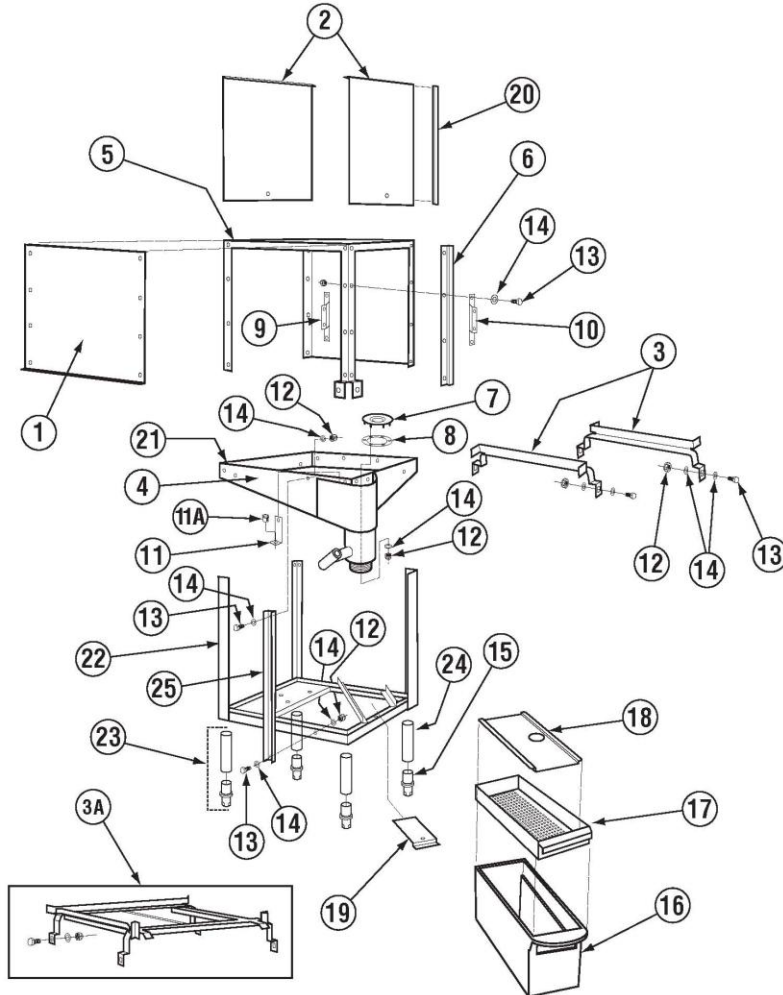

	Title	Parts Manual	Rev 1.03B
	Model	EAH / EC Dishwasher	05/23/14

Exploded View Drawings

Cabinet Assembly (E/E Tall)

Item	Qty	PartNo	Description
01	1	01540.40	Wrapper Panel EAH/EST
		01540.44	Wrapper Panel E/EVA Tall
02	2	01506.30	Door Standard (Stamped)
		01506.10	Door Pizza w/Dimple Stamped
03	2	01505.32	Tray Track Inline AH
03a	1	01505.10	Tray Track (EST/EC/CMA-180)
04	1	01502.70	E Pan - Bolt On No Legs
05	1	01510.40	Wrapper E (2010)
		01510.42	Wrapper E Tall (2010)
06	4	01554.30	EZ Glide Door Guide SS 21 1/8"
		17554.00	CMA-180/P Door Guide 26 3/8"
07	1	00124.65	Drain Ball Seat EAH/EC
08	1	00125.10	Drain Sump Gasket For E Dm
		00101.10	Solenoid Bracket C RH
09	1	00101.30	Solenoid Bracket C"P" RH
		00101.20	Solenoid Bracket C LH
10	1	00101.40	Solenoid Bracket C"P" LH

	Title	Parts Manual	Rev 1.03B
	Model	EAH / EC Dishwasher	05/23/14

Control Box

Item	Qty	PartNo	Description
1	1	01503.09	Control Box Body EAH/EC
2	1	01504.09	Control Box Lid EAH/EC
3	1	00449.00	Lock And Key
4*	1	00407.80	Timer 90 Sec 8 Cam 120/60Hz
5	1	00475.00	Toggle Sw dpdt 5 amp/Delimer
6	1	00631.00	Ice Cube Relay 120V
7	1	00404.82	Motor Contactor 115V/60HZ
8	1	00454.10	3 Pole Socket Terminal Block
9	2	03470.00	Toggle Sw Momentary ScTerm
10	1	00471.10	Toggle switch DPST 20AMP
11	5	00470.10	Toggle Switch Rubber Boot
12	4	00911.50	8-32 X 3/8 Pan Head Screw
13	1	00406.00	Control Box Light .5" Dia Red
14	1	03408.50	Counter (Panel Mount) 120/60
15	2	00907.00	6-32 X 1/2 SS Panhead Screw