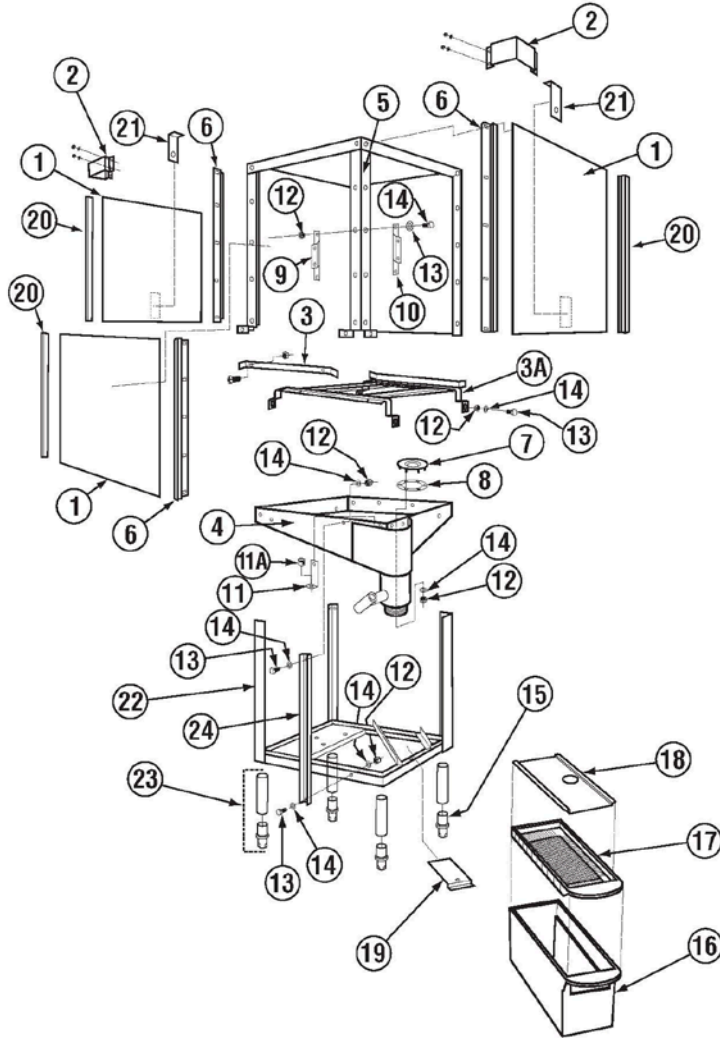

Exploded View Drawings

Cabinet Assembly

Item	Qty	Part No	Description
01	3	01506.45	Door Standard (Blanks)
02	2	01516.50	3-Door Bracket outside Style
03	1	01505.16	Corner Tray Track Bolt On Rail
03a	1	01505.10	Tray Track
04	1	01502.70	Pan - Bolt On No Legs
05	1	01510.40	Wrapper
06	6	01554.30	EZ Glide Door Guide SS 21 1/8"
07	1	00124.65	Drain Ball Seat
08	1	00125.10	Drain Sump Gasket
09	1	00101.20	Solenoid Bracket C LH
10	1	00101.10	Solenoid Bracket C RH
11	1	01558.20	Chem. Support Bracket
11a	3	00427.00	Snap Bushing 375-4

Item	Qty	Part No	Description
12	31	00912.00	1/4-20 Nylon Lock Nut
13	4	00906.00	1/4-20 X 1/2 Hexhead Bolt
14	9	00924.00	1/4 SS Washer
15	4	01310.20	Bullet Foot Plastic
16	1	01577.10	Molded Scrap Trap Body - New
17	1	01577.21	S/S Scrap Trap Drawer
18	1	01577.30	Molded Scrap Trap Lid - SS
19	1	01577.50	Molded Scrap Trap-Mount Bracket
20	6	00636.10	EZ Glide Door Guide Sq 21 7/8"
21	2	17552.00	Door Stop
22	1	01502.75	E Stand - Bolt On No Legs
23	4	01145.00	Leg Assy. w\Adjustable Socket
24	1	01570.24	Pan Support Bracket - C long