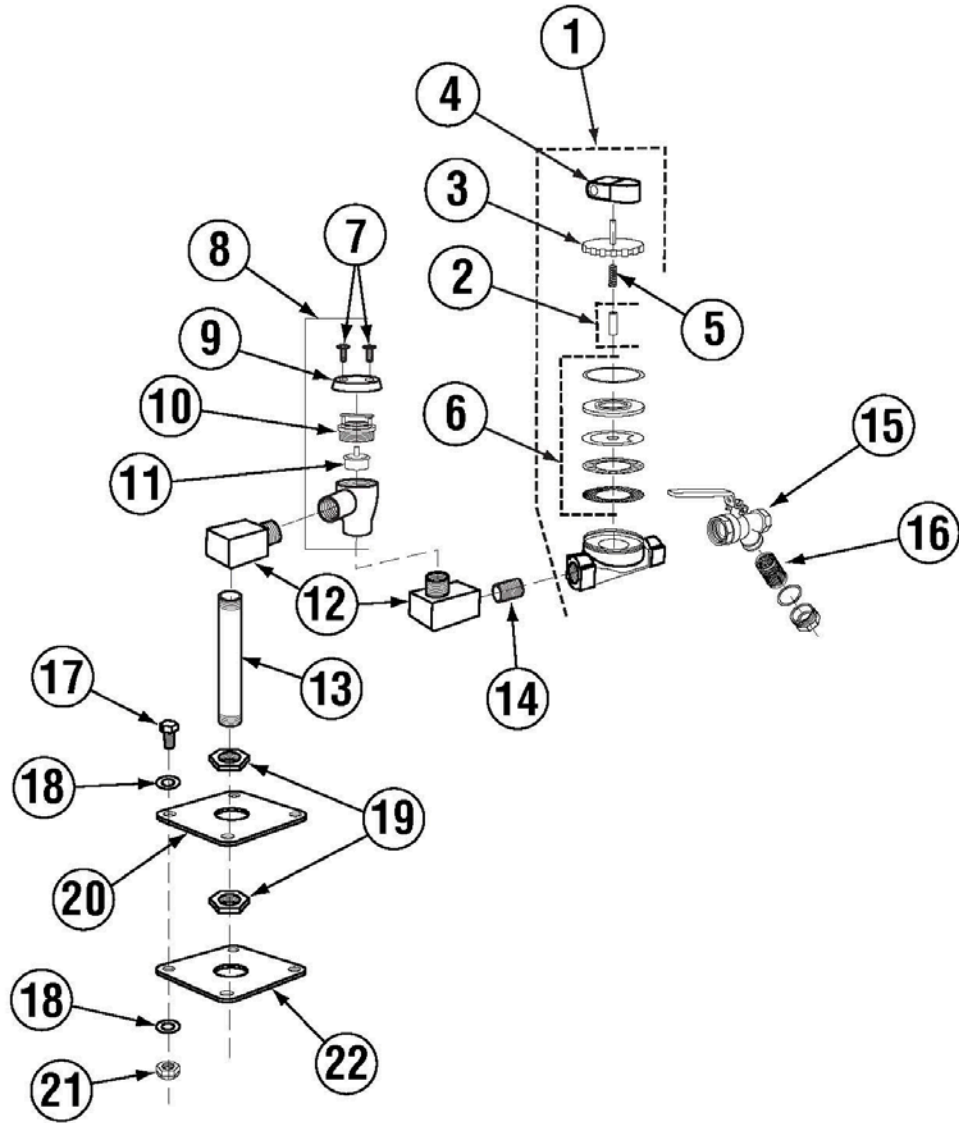

Plumbing System

Item	Qty	Part No	Description
01	1	03603.10	½" Water Sol Valve 120v/60hz
02	1	00786.00	Water Sol Plunger G JE ¾ & ½
03	1	03603.20	½ "Water Solenoid Bonnet
04	1	00738.10	Solenoid Coil JE 120V (¾ & ½)
05	1	00706.10	¾" Solenoid JE Spring Only
06	1	00707.00	1/2" Water Solenoid Repair Kit JE
07	2	00421.51	6-32 x 1/4" Pan Head Screw
08	1	03624.00	Vacuum Breaker Assembly, Watts**
09	1	00739.50	Vacuum Breaker Cap, SS (fits ½/ ¾)
10	1	03624.25	½" Vacuum Breaker Bonnet, Brass
11	1	03623.00	½" Vacuum Breaker Repair Kit

Item	Qty	Part No	Description
12	2	00745.00	½" 90 Deg Street Elbow
13	1	00747.10	Nipple Brass ½" x5
14	1	00742.00	½"x1-1/2" Brass Nipple
15	1	41062.00	½" Strainer Ball Valve
16	1	41062.10	½" Ball Valve Strainer Only
17	4	00914.10	1/4-20 X 5/8 Hexhead Bolt
18	8	00924.00	1/4 SS Washer
19	2	00721.00	½" Jamb Nut
20	1	13302.17	Flange Sq (¾ Dia.)
21	4	00912.00	¼-20 Nylon Lock Nut
22	1	04306.00	Square Manifold Gasket