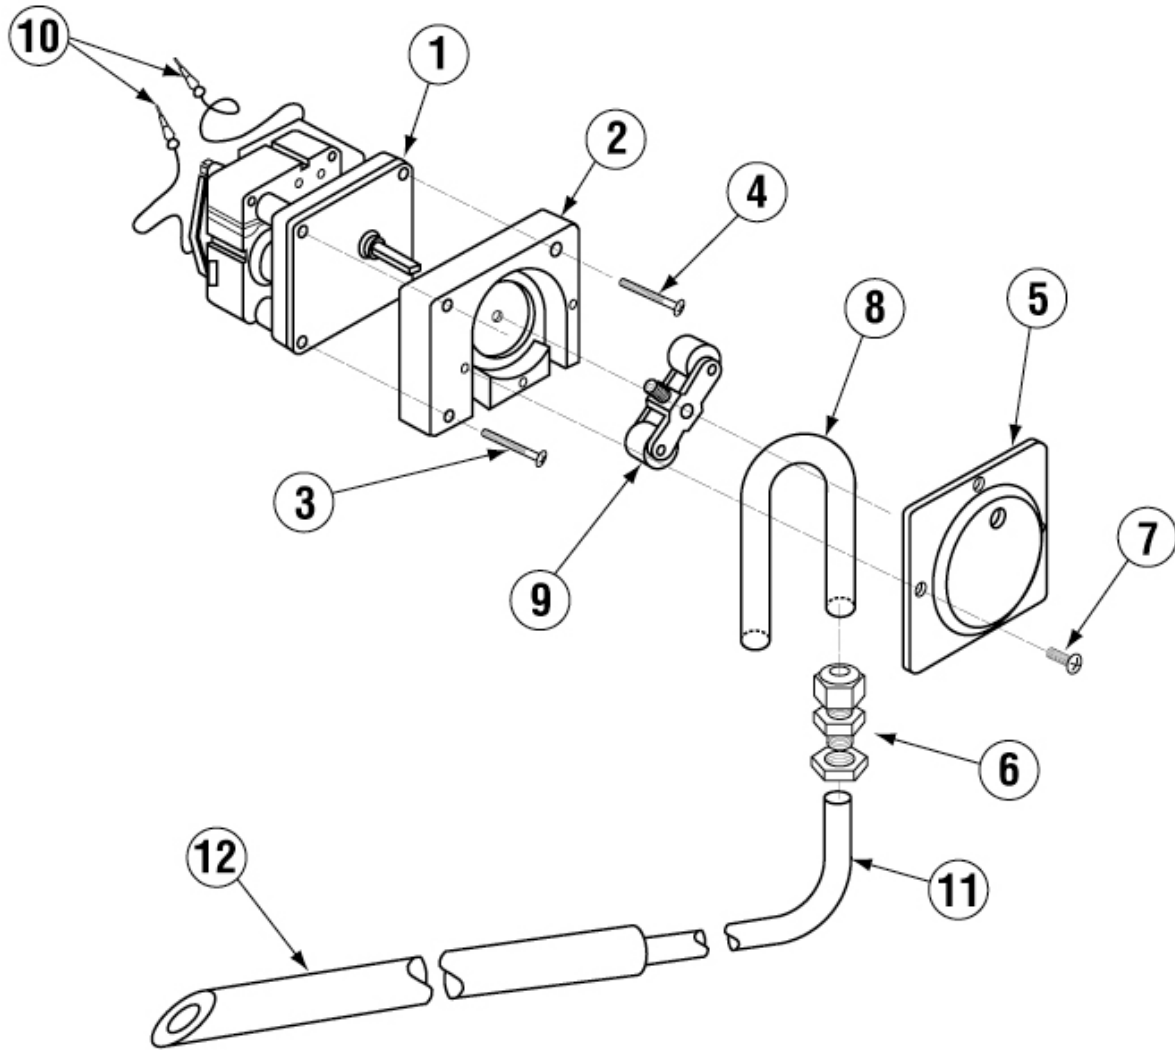

Peristaltic Pump Assembly

Item	Qty	Part No	Description
01	1	00416.00	Peristaltic Pump Motor 120v/60hz
02	1	00417.10	Peristaltic Pump Block
03	2	00919.00	10-32 X 1 1/2 Panhead Bolt
04	1	00918.00	10-32 X 1 1/2 Filister Bolt
05	1	00418.00	Peristaltic Pump Cover
06	1	03415.40	Liquid Tight Fitting 1/4"
07	4	00911.00	8-32 X 1/2 Panhead Screw

Item	Qty	Part No	Description
08	1	00435.10	Squeeze Tube 8" Orange
09	1	00419.00	Peristaltic Pump Rotor Assy.
10	2	00448.00	Male Barrel connector 14-16 gauge
11	1	00425.51	Chemical Tubing Blue
11	1	00425.53	Chemical Tubing Red
11	1	00425.54	Chemical Tubing White
12	1	00443.00	Tube Stiffener