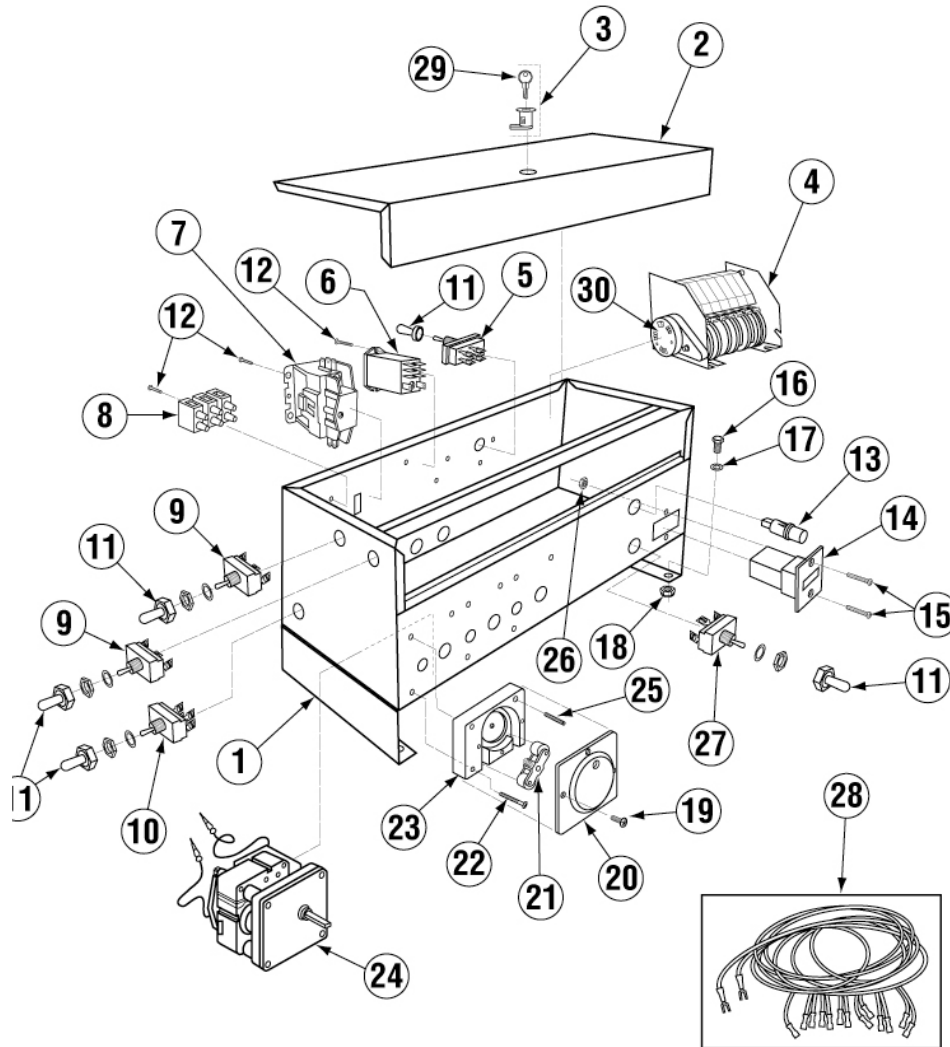

Exploded View Drawings

Cabinet Assembly

Item	Qty	Part No	Description
01	3	01506.45	Door Standard (Blanks)
02	2	01516.50	3-Door Bracket outside Style
03	1	01505.16	Corner Tray Track Bolt On Rail
03a	1	01505.10	Tray Track
04	1	01502.70	Pan - Bolt On No Legs
05	1	01510.40	Wrapper
06	6	01554.30	EZ Glide Door Guide SS 21 1/8"
07	1	00124.65	Drain Ball Seat
08	1	00125.10	Drain Sump Gasket
09	1	00101.20	Solenoid Bracket C LH
10	1	00101.10	Solenoid Bracket C RH
11	1	01558.20	Chem. Support Bracket
11a	3	00427.00	Snap Bushing 375-4

Item	Qty	Part No	Description
12	31	00912.00	1/4-20 Nylon Lock Nut
13	4	00906.00	1/4-20 X 1/2 Hexhead Bolt
14	9	00924.00	1/4 SS Washer
15	4	01310.20	Bullet Foot Plastic
16	1	01577.10	Molded Scrap Trap Body - New
17	1	01577.21	S/S Scrap Trap Drawer
18	1	01577.30	Molded Scrap Trap Lid - SS
19	1	01577.50	Molded Scrap Trap-Mount Bracket
20	6	00636.10	EZ Glide Door Guide Sq 21 7/8"
21	2	17552.00	Door Stop
22	1	01502.75	E Stand - Bolt On No Legs
23	4	01145.00	Leg Assy. w\Adjustable Socket
24	1	01570.24	Pan Support Bracket - C long

Control Box

Item	Qty	Part No	Description
1	1	01503.09	Control Box Body
2	1	01504.09	Control Box Lid
3	1	00449.00	Lock And Key
4*	1	00407.80	Timer 90 Sec 8 Cam 120/60Hz
5	1	00475.00	Toggle Sw dpdt 5 amp/Delimer
6	1	00631.00	Ice Cube Relay 120V
7	1	00404.82	Motor Contactor 115V/60HZ
8	1	00454.10	3 Pole Socket Terminal Block
9	2	03470.00	Toggle Sw Momentary ScTerm
10	1	00471.10	Toggle switch DPST 20AMP
11	5	00470.10	Toggle Switch Rubber Boot
12	4	00911.50	8-32 X 3/8 Pan Head Screw
13	1	00406.50	Control Box Light .5" Dia Red
14	1	03408.50	Counter (Panel Mount) 120/60
15	2	00907.00	6-32 X 1/2 SS Panhead Screw