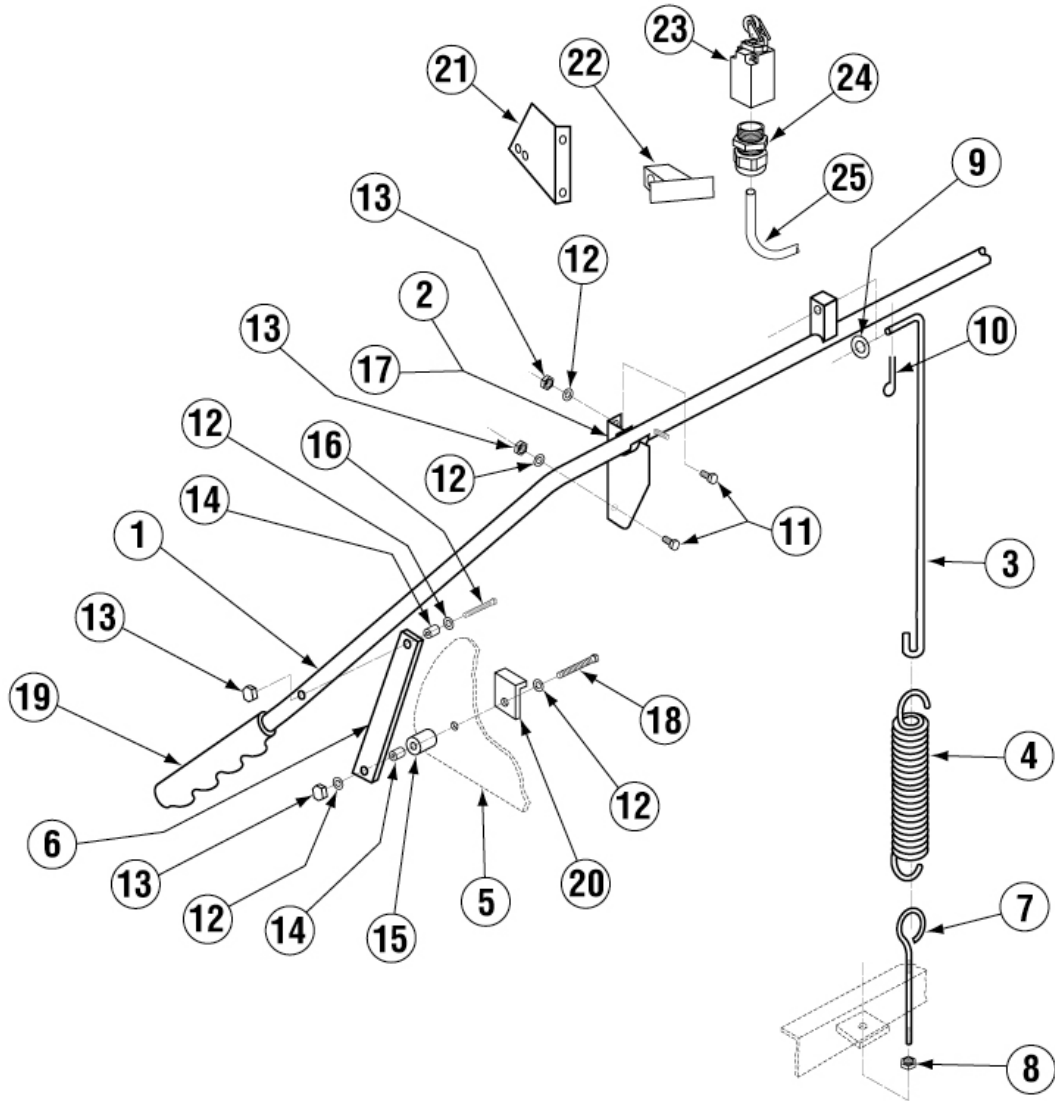

Door Actuator Assembly

Item	Qty	Part No	Description
01	1	00613.09	Door Handle EAH
02	1	01556.50	RH Door Handle Support Brckt
03	1	00603.07	Door Spring Extension Rod AB
04	1	00602.00	Door Spring
		00602.20	Door Spring -Heavy Duty
05	2	01506.30	Door A B C M CMA-44
06	2	01553.00	Door Handle Link
07	1	00606.00	Eye Bolt 5/16-18 X 8 1/2
08	1	00913.00	5/16-18 SS Nut
09	1	00926.00	5/16 SS Washer
10	1	00900.00	Cotter Pin
11	4	00906.00	1/4-20 X 1/2 Hexhead Bolt
12	6	00924.00	1/4 SS Washer

Item	Qty	Part No	Description
13	8	00912.00	1/4-20 Nylon Lock Nut
14	4	00610.00	Door Handle Spacer Small
15	4	00611.00	Door Handle Spacer (Lg)
16	2	00910.00	1/4-20 X1 1/2 SS Hexhead Bolt
17	1	01555.50	LH Door Handle Support Brckt
18	2	00903.00	1/4-20 X 1 3/4 SS Hexhead Bolt
19	2	00607.04	Door Handle Cap 1"
20	2	01552.00	Door Stop
21	1	00563.40	Door Switch Bracket (8-08)
22	1	00563.42	Door Switch Actuator (8-08)
23	1	00562.00	Roller Door Switch
24	1	00562.60	Connector Door Roller Switch
25	1	00546.00	18 AWG Switch Cord