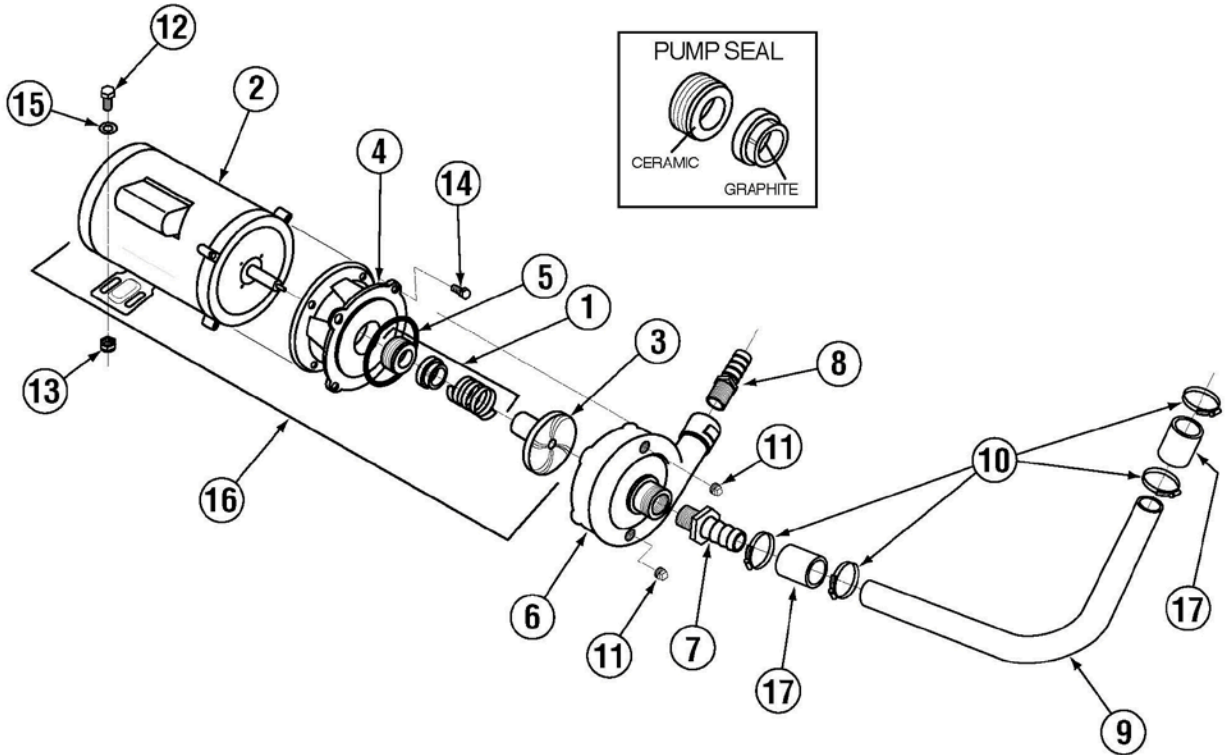

Pump Assembly

Item	Qty	Part No	Description
01	1	00206.30	Pump Seal Kit
02	1	00201.00	Pump Motor 1Hp 115/208-230V
03	1	03222.10	Impeller (Universal) Open
04	1	03224.00	Pump Base
05	1	03226.00	Pump O Ring Gasket
06	1	04206.00	Pump Cover
07	1	50302.40	1 1/4 MIP X 1" Barb Fitting
08	1	50302.06	1" MPT X 1" Barb PVC Sch 80
09	1	00246.40	Motor Suction Tube

Item	Qty	Part No	Description
10	2	03101.00	Hose Clamp # 16 1"
11	2	00238.00	3/8 Male Plug
12	1	00906.00	1/4-20 X 1/2 Hexhead Bolt
13	1	00912.00	1/4-20 Nylon Lock Nut
14	4	00921.00	3/8-16 X 3/4 SS Hexhead Bolt
15	1	00924.00	1/4 SS Washer
16	1	00200.10	Pump Assy. 110/ 220V 60Hz
17	2	03108.67	Transfer Hose 1" Reinforced 2"