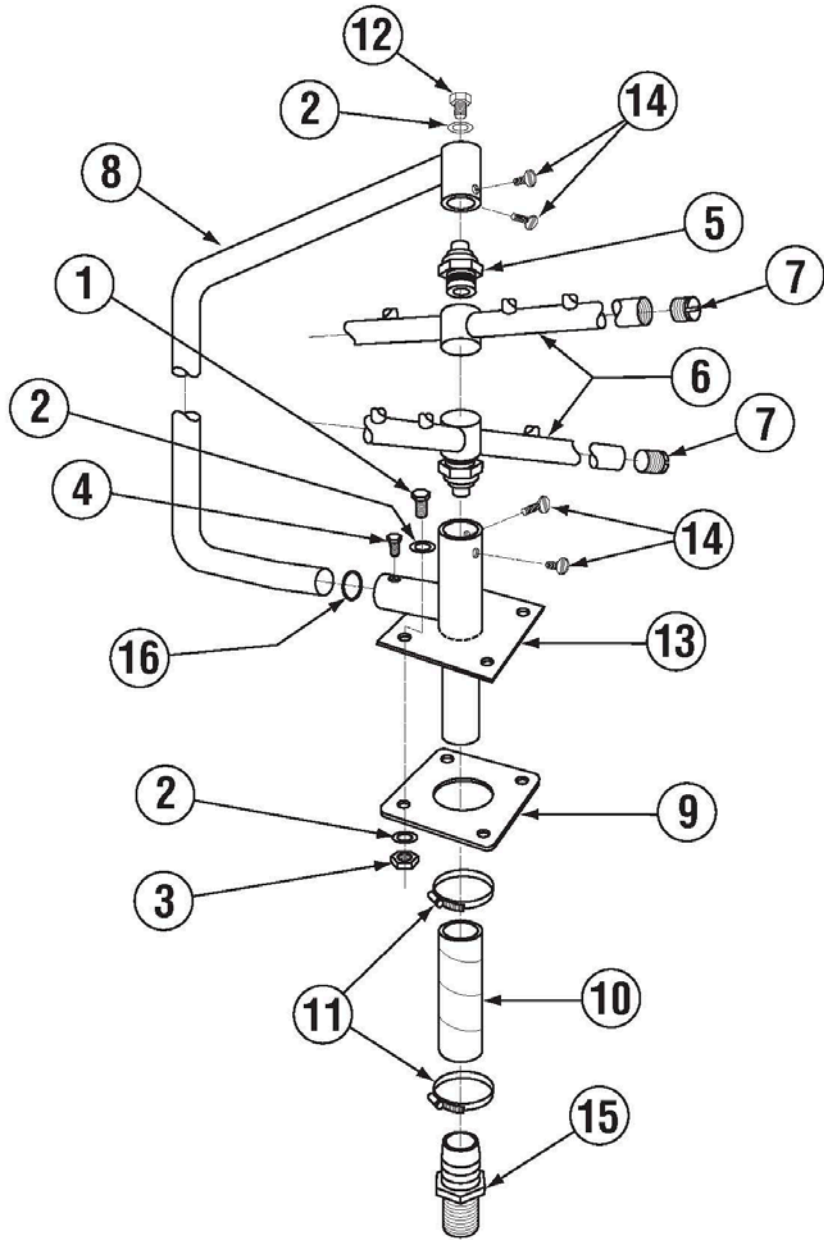

Spray System Assembly

Item	Qty	Part No	Description
01	4	00914.00	1/4-20 X 3/4 Hexhead Bolt
02	9	00924.00	1/4 SS Washer
03	4	00912.00	1/4-20 Nylon Lock Nut
04	1	00966.10	10-32 X 1/4 Hexhead SS Bolt
05	2	00342.00	Spray Arm Bearing
06	2	00310.00	Spray Arm
07	4	00308.50	Spray Arm End Plug SS
08	1	00305.03	Spray Manifold

Item	Qty	Part No	Description
09	1	04306.00	Square Manifold Gasket
10	1	03108.10	Transfer Hose 10"
11	2	03101.00	Hose Clamp # 16 1"
12	1	00905.82	1/4-20 X 3/8 Truss Head Bolt
13	1	00357.10	Lower Spray Base EAH
14	4	00955.00	5/16 -18x 5/8 Thumbscrew
15	1	50302.06	1" MPT X 1" Barb PVC Sch 80
16	1	00302.84	Spray Base O ring