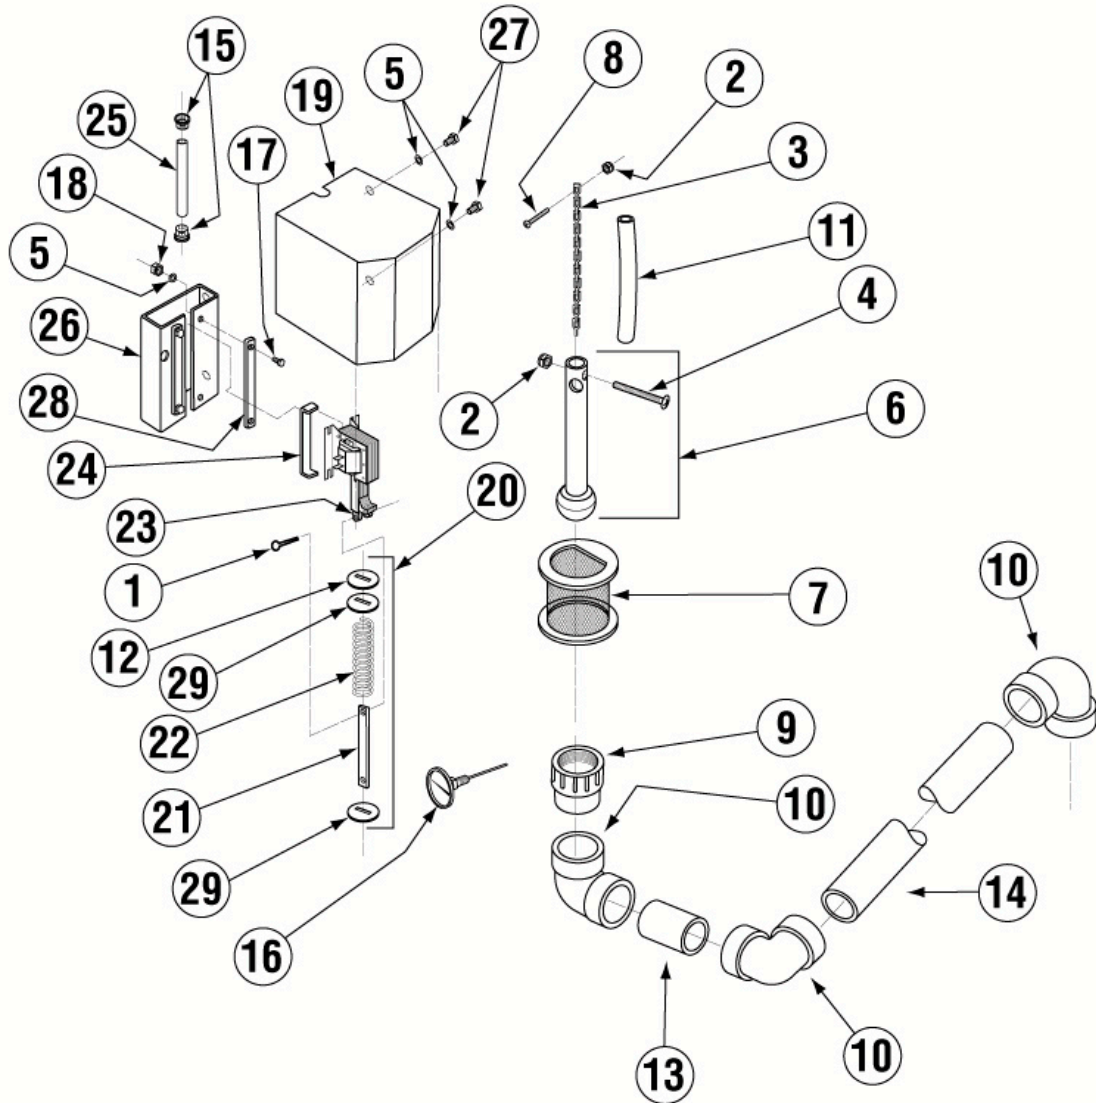

Drain System Assembly

Item	Qty	Part No	Description
01	1	00900.10	Cotter pin 1/8" X 1"
02	2	00927.00	8-32 Nylon Lock Nut
03	1	00110.07	Drain Ball Chain-12 Link
04	1	00902.00	8-32 X 1 1/4 Panhead Bolt
05	6	00922.00	1/4 Lock Star Washer
06	1	00121.25	Drain Ball Assy
07	1	00115.08	Drain Sump Screen
08	1	03812.00	8-32 X 5/8 Panhead Screw
09	1	01313.20	2" Spg X Fip Adapter
10	3	01312.20	2" Vent ELL Hub X Hub
11	1	41019.11	1/2 ID X 11/16 OD Hose 9"L
12	1	00105.20	Drain Solenoid Linkage Washer
13	1	05030.22	Tubing 2" X 3 3/4"
14	1	05030.24	Tubing 2" X 13 3/4"
15	2	00936.00	312-250 Shorty Bushing

Item	Qty	Part No	Description
16	1	00120.02	Thermometer (Bi Metal)
17	4	00914.00	1/4-20 X 3/4 Hexhead Bolt
18	4	00915.00	1/4-20 SS Nut
19	1	01507.50	Solenoid Cover TM A/B/C
20	1	00122.00	Drain Solenoid Spring Assy.
21	1	01551.00	Solenoid Link
22	1	00105.00	Solenoid Spring
23	1	00100.00	Drain Ball Solenoid 120V
24	1	01550.00	Solenoid Stop
25	1	00464.07	3/8 SS Tubing(TM A/B Sol Wire)
26	1	00102.00	Solenoid Base
27	9	00906.00	1/4-20 X 1/2 Hexhead Bolt
28	2	00103.00	Solenoid Bar
29	2	00106.00	Slot Washer Large-SS