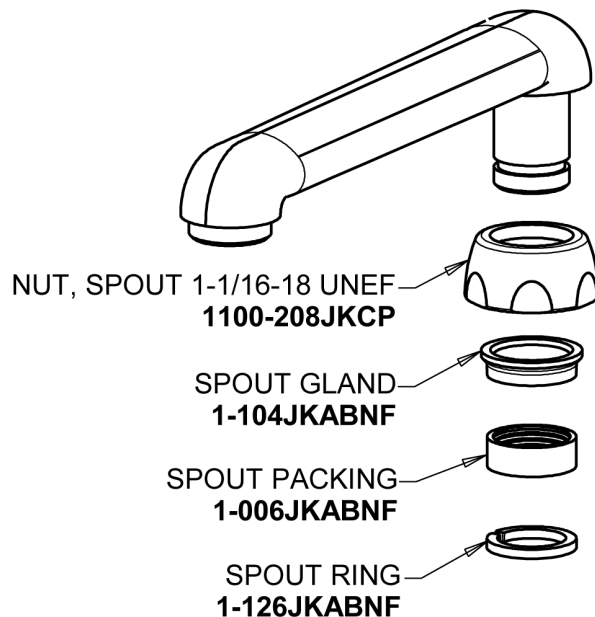

Repair Parts

S6LEOJKAB

CHICAGO FAUCETS®

Geberit Group

6" S Type Swing Spout (Less Outlet)
S6LEOJKAB

For Technical Assistance:

Phone: 800-TEC-TRUE (832-8783)

Email: techsupport.us@chicagofaucets.com