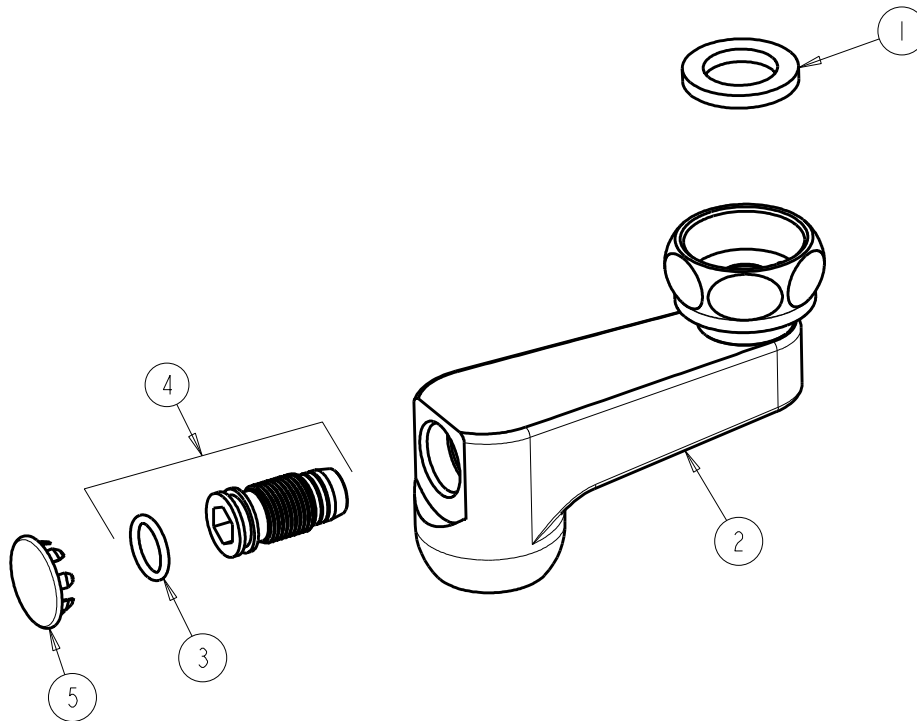

BY: JAR DATE: 11-10-11
CHK: *[Signature]* REV:

FITTING NO.

RJKABCP

SUBMITTED MODEL NO.

ITEM NO.

ITEM	PART NO.	DESCRIPTION
1	1-011JKNF	WASHER, .97 X .62 X .12
2	-----	STOP ARM 'R'
3	1104-007JKNF	O RING
4	173-108KJKABRBF	STEM ASSEMBLY
5	1-144JKCP	BUTTON