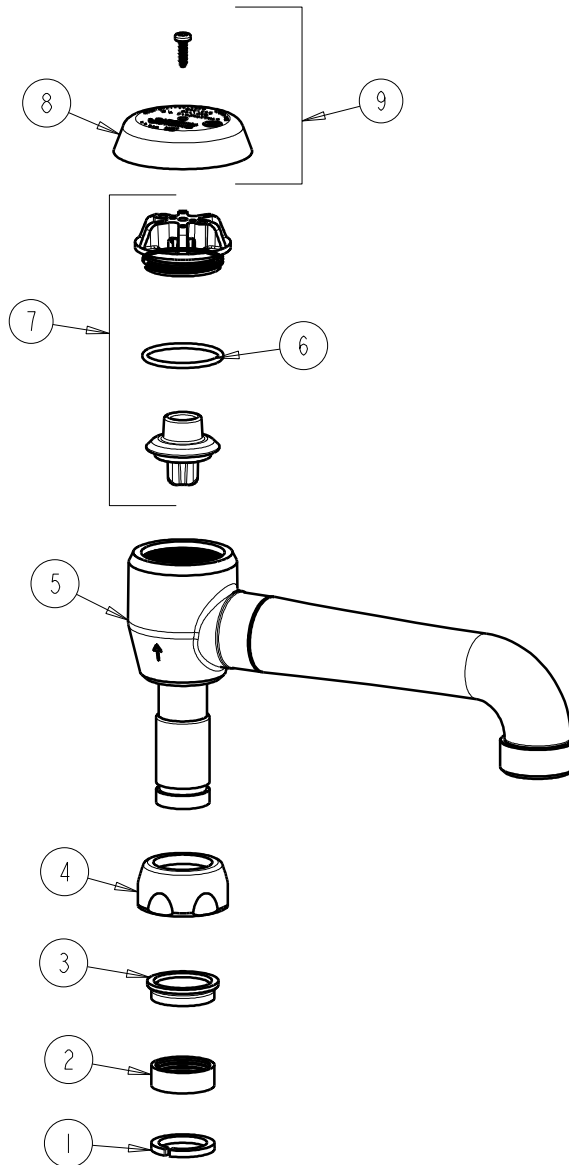

CHICAGO FAUCETS
a Geberit company

2100 South Clearwater Drive
Des Plaines, IL 60018
Phone: 847-803-5000
Fax: 847-803-5454
www.chicagofaucets.com

REPAIR PARTS

BY: JAR DATE: 05-20-03
CHK: *JR* REV: 11-05-09

FITTING NO.

L5VBJKCP

SUBMITTED MODEL NO.

ITEM NO.

FOR TECHNICAL ASSISTANCE
1-800-TEC-TRUE (1-800-832-8783)

ITEM	PART NO.	DESCRIPTION
1	1-126JKNF	SPLIT RING
2	1-006JKNF	SPOUT PACKING
3	1-104JKNF	SPOUT GLAND
4	1100-208JKCP	NUT, SPOUT 1-1/16-18 UNEF
5	---	BODY (NOT SOLD SEPARATELY)
6	80-007JKNF	O RING 0.989 X .070
7	892-302KJKNF	VACUUM BREAKER REPAIR KIT
8	---	VACUUM BREAKER COVER
9	892-254KJKCP	VACUUM BREAKER COVER w/SCREW