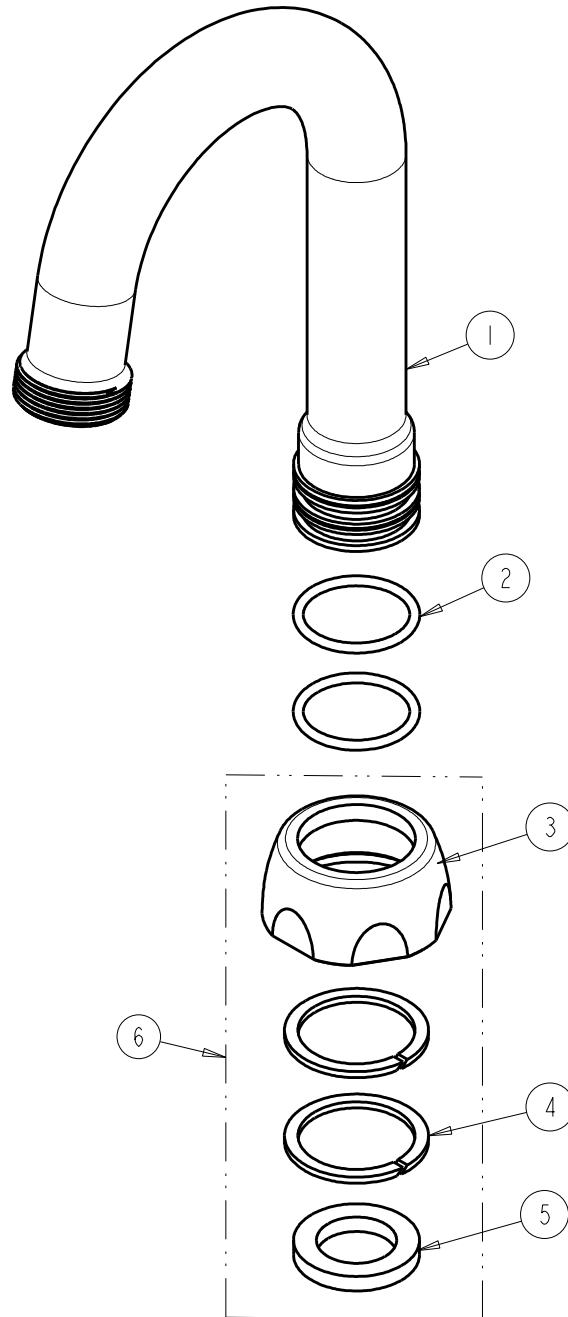

# REPAIR PARTS

BY: SID      DATE: 11-10-14

CHK: *[Signature]*      REV:

FITTING NO.

**GN3AJKABCP**

SUBMITTED MODEL NO.

ITEM NO.

| ITEM | PART NO.                    | DESCRIPTION               |
|------|-----------------------------|---------------------------|
| 1    | -----                       | TUBE SPOUT                |
| 2    | 50-035JKABNF                | O RING 0.739 X .070       |
| 3    | 1100-208JKCP                | NUT, SPOUT 1-1/16-18 UNEF |
| 4    | 50-036JKNF                  | SPLIT WASHER              |
| 5    | 340-004JKABNF               | CELCON WASHER             |
| 6    | <a href="#">226-TJKABCP</a> | KIT, BAG WASHERS AND NUT  |