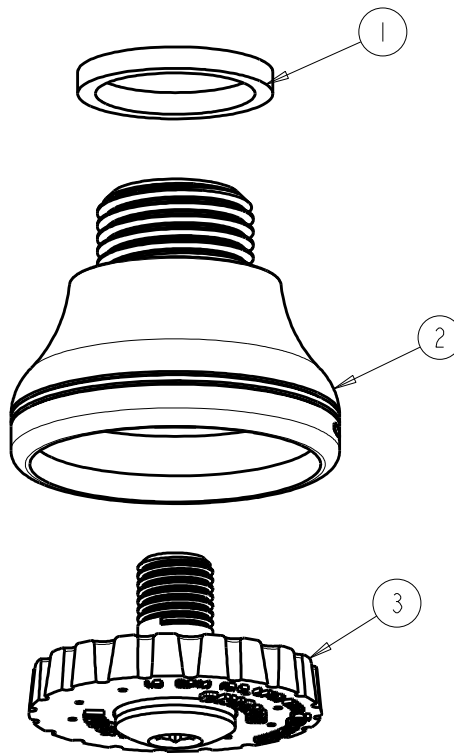

FITTING NO.

E4JKABCP

SUBMITTED MODEL NO.

ITEM NO.

ITEM	PART NO.	DESCRIPTION
1	229-003JKABNF	WASHER
2	-----	OUTLET, ROSE SPRAY 1.5 GPM
3	224-009KJKABBNF	SCREW ASSEMBLY