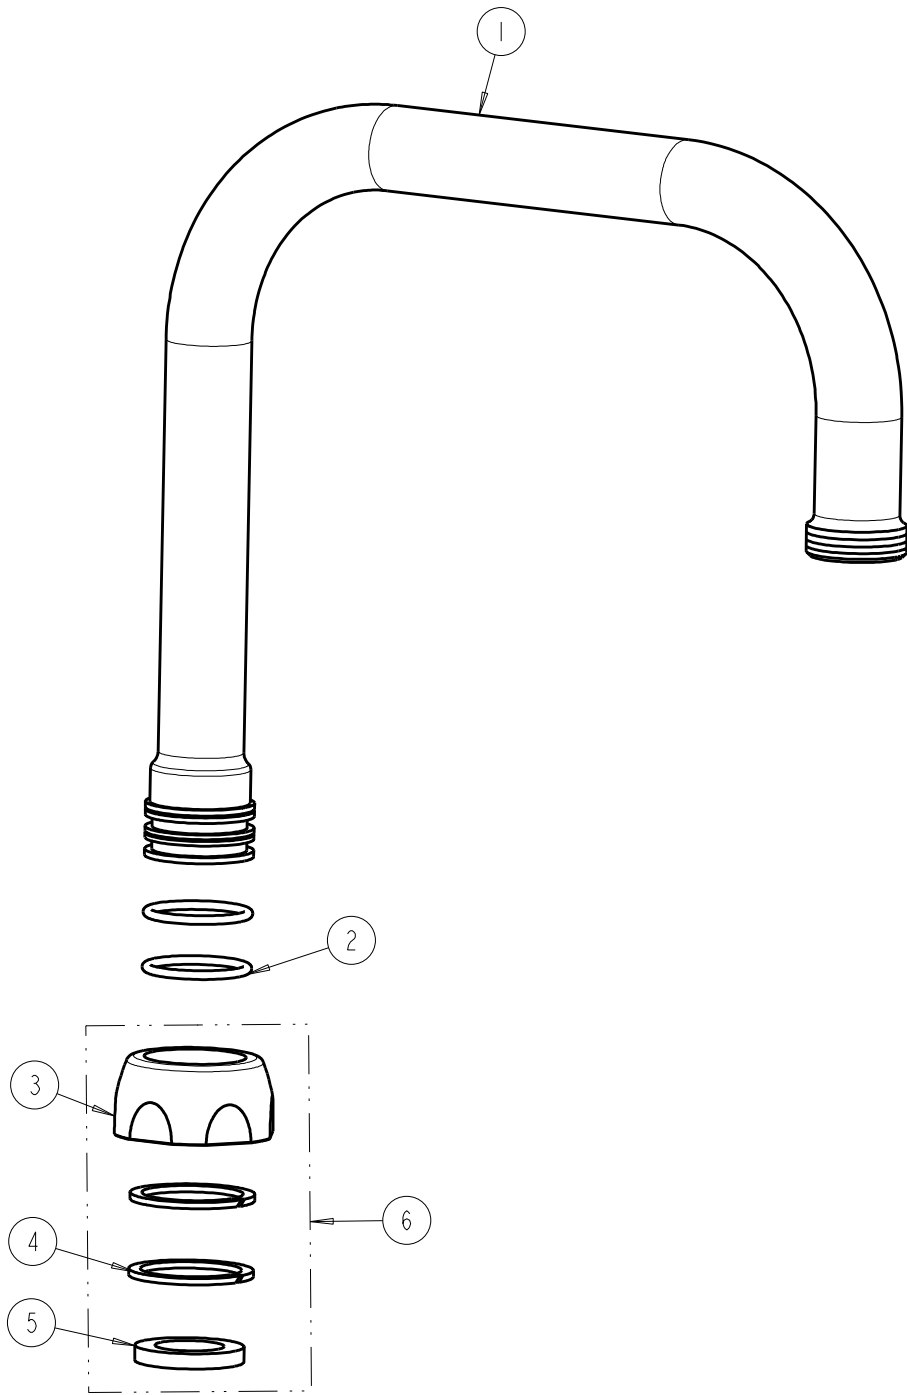

CHICAGO FAUCETS 

a Geberit company

FOR TECHNICAL ASSISTANCE
1-800-TEC-TRUE (1-800-832-8783)

2100 South Clearwater Drive
Des Plaines, IL 60018
Phone: 847-803-5000
Fax: 847-803-5454
www.chicagofaucets.com

REPAIR PARTS

BY: SID DATE: 06-11-15

CHK: *SR* REV:

FITTING NO.

DB6AJKABCP

SUBMITTED MODEL NO.

ITEM NO.

ITEM	PART NO.	DESCRIPTION
1	-----	DOUBLE BEND TUBE SPOUT
2	50-035JKABNF	O RING 0.739 X .070
3	1100-208JKCP	NUT, SPOUT 1-1/16-18 UNEF
4	50-036JKNF	SPLIT WASHER
5	340-004JKABNF	CELCON WASHER
6	226-TJKABCP	KIT, BAG WASHERS AND NUT