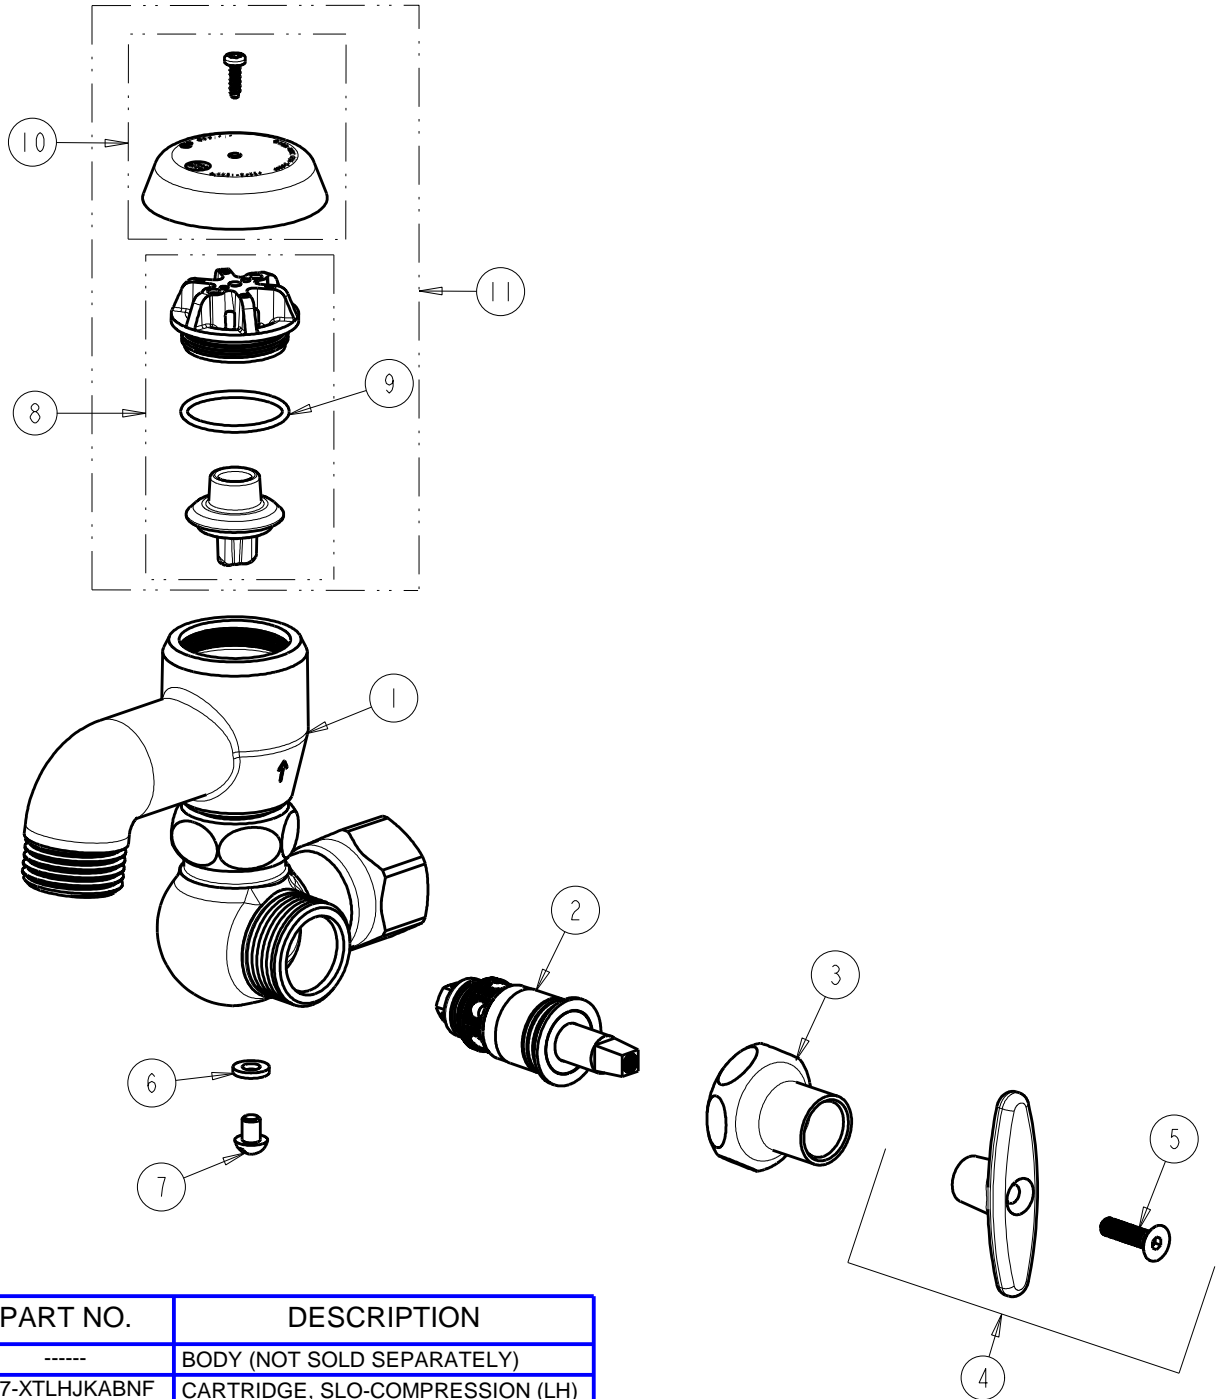

CHICAGO FAUCETS 

a Geberit company

2100 South Clearwater Drive
Des Plaines, IL 60018
Phone: 847-803-5000
Fax: 847-803-5454
www.chicagofaucets.com

REPAIR PARTS

BY: SID DATE: 11-01-01
CHK: *[Signature]* REV: 04-11-18

FITTING NO.

998-RCF

SUBMITTED MODEL NO.

ITEM NO.

FOR TECHNICAL ASSISTANCE
1-800-TEC-TRUE (1-800-832-8783)

ITEM	PART NO.	DESCRIPTION
1	-----	BODY (NOT SOLD SEPARATELY)
2	217-XTLHJKABNF	CARTRIDGE, SLO-COMPRESSION (LH)
3	1-246JKCP	NUT, CAP LOOSE KEY 1-1/8-18 UNEF
4	293-006JKRCF	TEE HANDLE (INCLUDES SCREW)
5	420-021JKNF	SCREW, 1/8 FLAT HEX HEAD X 1/2
6	998-004JKNF	WASHER
7	1-317JKBNF	SCREW
8	892-302KJKABNF	VACUUM BREAKER REPAIR KIT
9	80-007JKABNF	O RING 0.989 X .070
10	892-254JKCP	VACUUM BREAKER COVER w/SCREW
11	892-402KJKABNF	KIT, VACUUM BREAKER ASSEMBLY