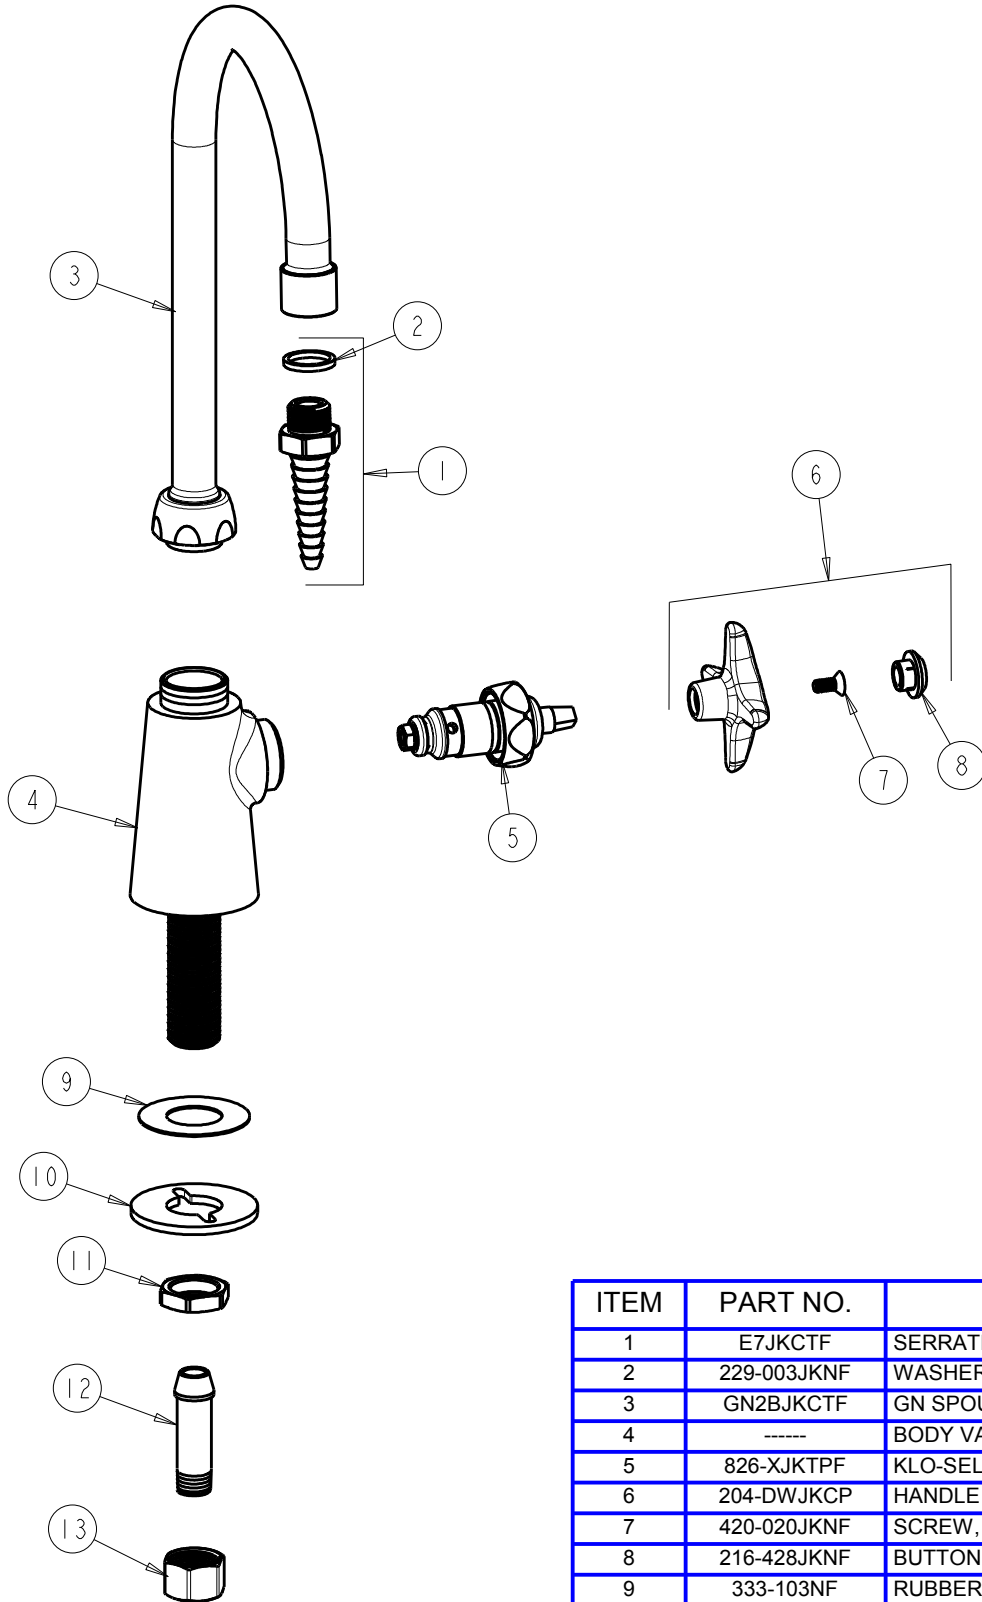

**REPAIR PARTS**

BY: SID DATE: 04-11-02

CHK:  REV: 10-27-14

FITTING NO.

**969-CTF**

SUBMITTED MODEL NO.

ITEM NO.

ITEM	PART NO.	DESCRIPTION
1	E7JKCTF	SERRATED HOSE NOZZLE
2	229-003JKNF	WASHER
3	GN2BJKCTF	GN SPOUT B TYPE END
4	-----	BODY VALVE (NOT SOLD SEPARATELY)
5	826-XJKTPF	KLO-SELF CARTRIDGE
6	204-DWJKCP	HANDLE ASSEMBLY
7	420-020JKNF	SCREW, 1/8 FLAT HEX HEAD X 1/2
8	216-428JKNF	BUTTON 'DW'
9	333-103NF	RUBBER WASHER
10	807-112JKNF	WASHER
11	49-004JKRBF	LOCKNUT
12	49-006JKTPF	TAILPIECE
13	49-005JKRBF	COUPLING NUT