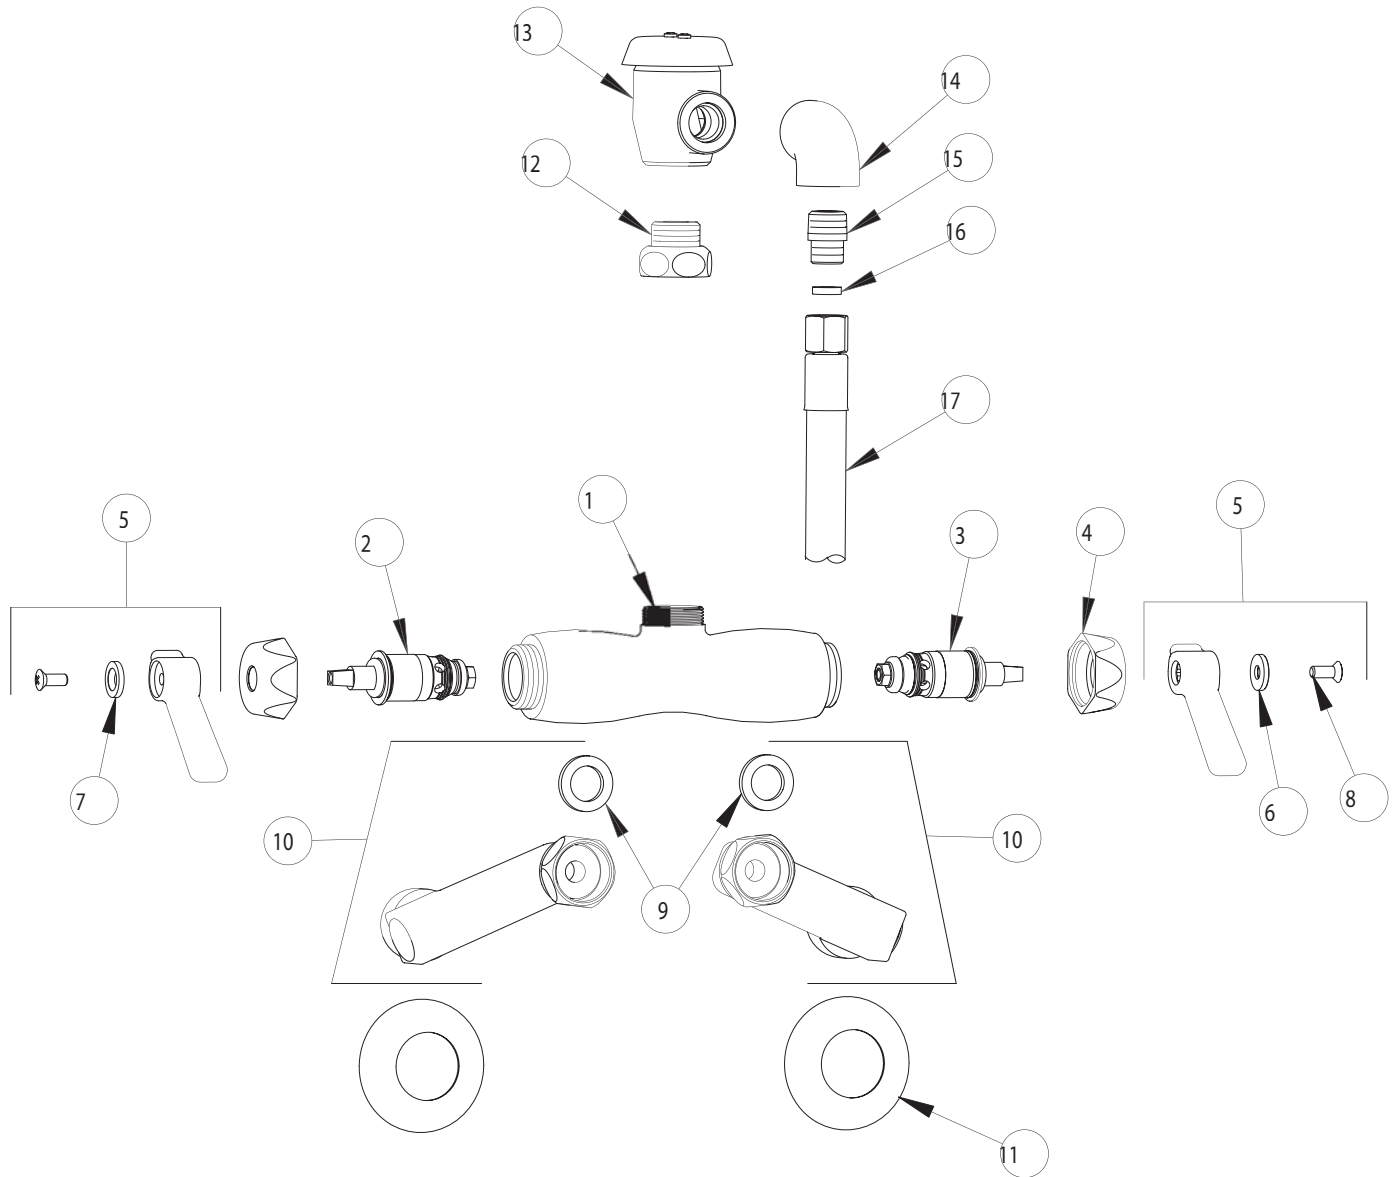

# PARTS LIST

BY: SID  
CHK'D:

FINISH:  
DATE:

AS SPECIFIED  
10-30-01

956-R

ITEM NO.	PART NO.	DESCRIPTION	ITEM NO.	PART NO.	DESCRIPTION
1	----	VALVE BODY (NOT SOLD SEPARATELY)	10	R	R-ARM
2	1-100XT	QUATURN UNIT (LH)	11	1-055	FLANGE
3	1-099XT	QUATURN UNIT (RH)	12	683-001	ADAPTER
4	444-005	CAP NUT	13	893	FOR PARTS SEE 893
5	369PR	LEVER HANDLE ASSEMBLY	14	647-102	ELBOW
6	633-123	INDEX BUTTON (BLUE)	15	777-011	HOSE ADAPTER
7	633-023	INDEX BUTTON (RED)	16	739-051	GASKET
8	420-010	SCREW	17	252-011K	WHITE VINYL HOSE ASSEMBLY
9	1-011	WASHER			