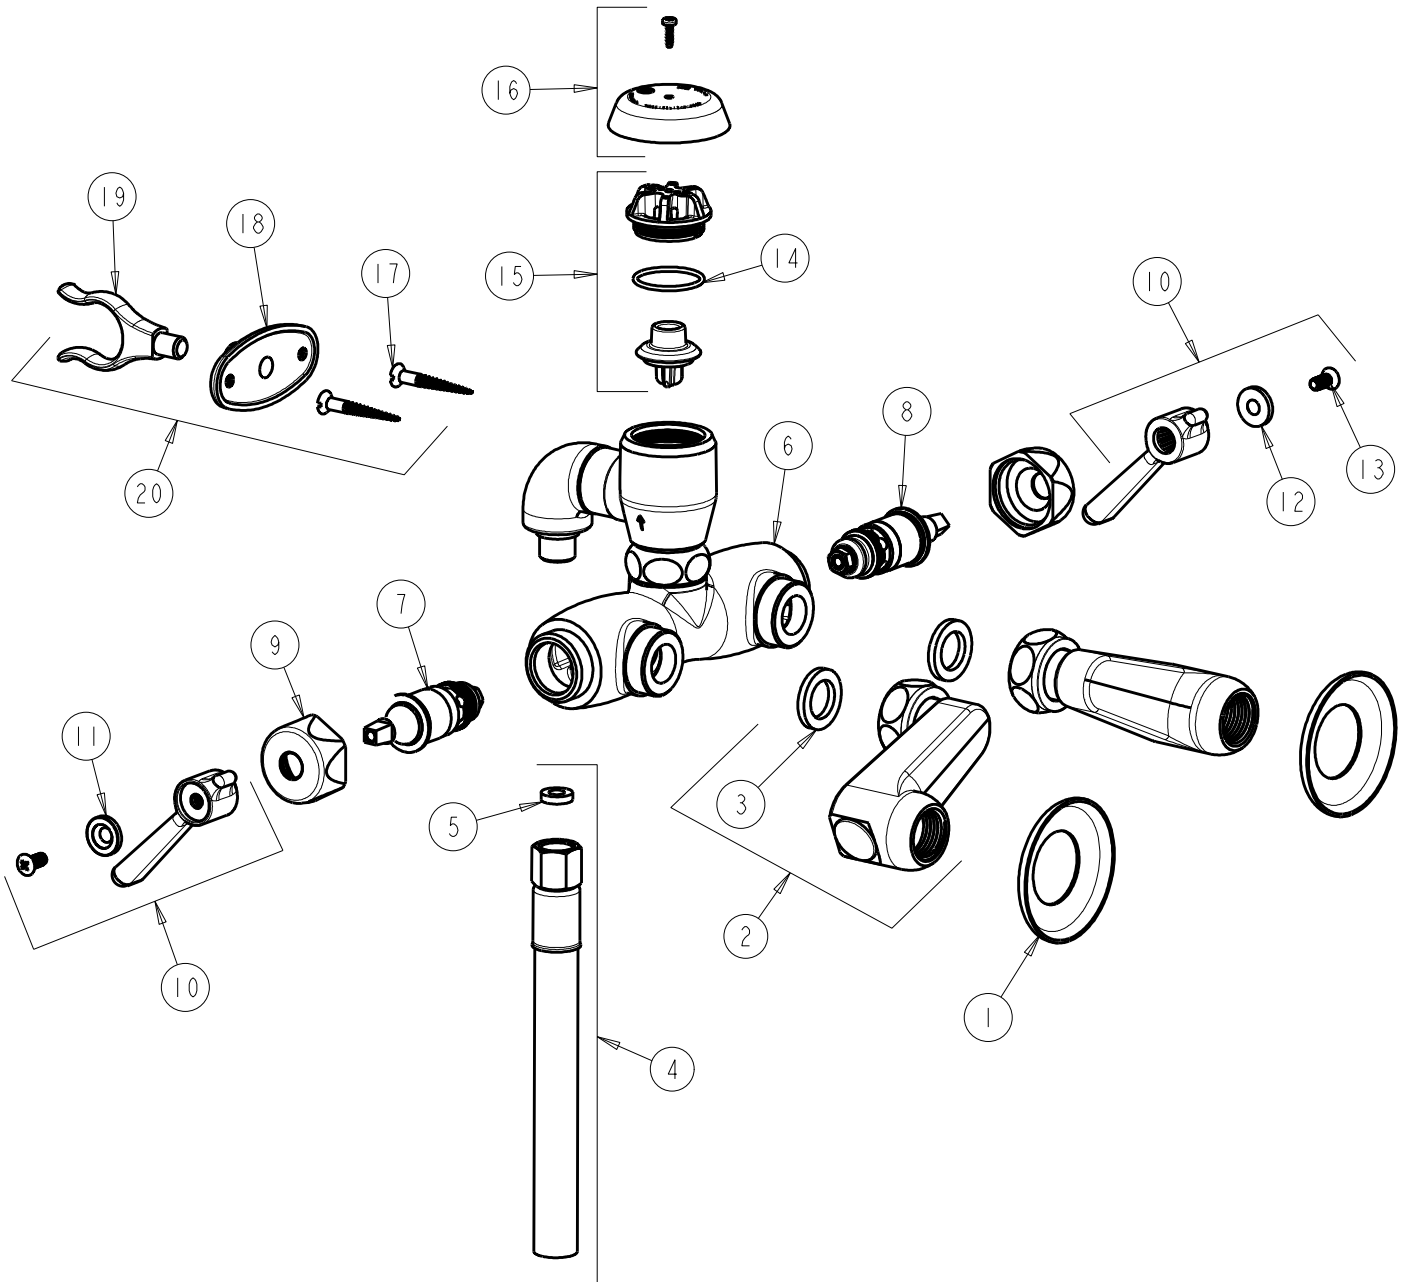

CHICAGO FAUCETS
a Geberit company

2100 South Clearwater Drive
Des Plaines, IL 60018
Phone: 847-803-5000
Fax: 847-803-5454
www.chicagofaucets.com

REPAIR PARTS

FITTING NO.

956-R853CP

SUBMITTED MODEL NO.

ITEM NO.

FOR TECHNICAL ASSISTANCE
1-800-TEC-TRUE (1-800-832-8783)

BY: SID DATE: 11-01-11

CHK: *[Signature]* REV:

ITEM	PART NO.	DESCRIPTION	ITEM	PART NO.	DESCRIPTION
1	1-055JKCP	FLANGE	11	633-123JKNF	INDEX BUTTON (BLUE)
2	RJKABCP	SUPPLY ARM WITH BUILT-IN SHUT-OFF	12	633-023JKNF	INDEX BUTTON (RED)
3	1-011JKNF	WASHER, .97 X .62 X .12	13	420-010JKRCF	SCREW, 10-32 UNC PH 1/2
4	252-011KJKNF	HOSE ASSEMBLY 5'	14	80-007JKNF	O RING 0.989 X .070
5	739-051JKNF	GASKET, 1/2 X 1/4 X 1/8	15	892-302JKNF	VACUUM BREAKER REPAIR KIT
6	-----	VALVE BODY (NOT SOLD SEPARATELY)	16	892-254JKCP	VACUUM BREAKER COVER w/SCREW
7	1-099XTJKNF	QUATURN CARTRIDGE (RH)	17	173-006JKCP	FLAT HEAD WOOD SCREW (1)
8	1-100XTJKNF	QUATURN CARTRIDGE (LH)	18	173-109JKCP	FLANGE
9	444-005JKCP	CAP	19	853-001JKCP	FORK
10	369-PRJKCP	LEVER HANDLE ASSEMBLY (PAIR)	20	853-CP	WALL HOOK ASSEMBLY