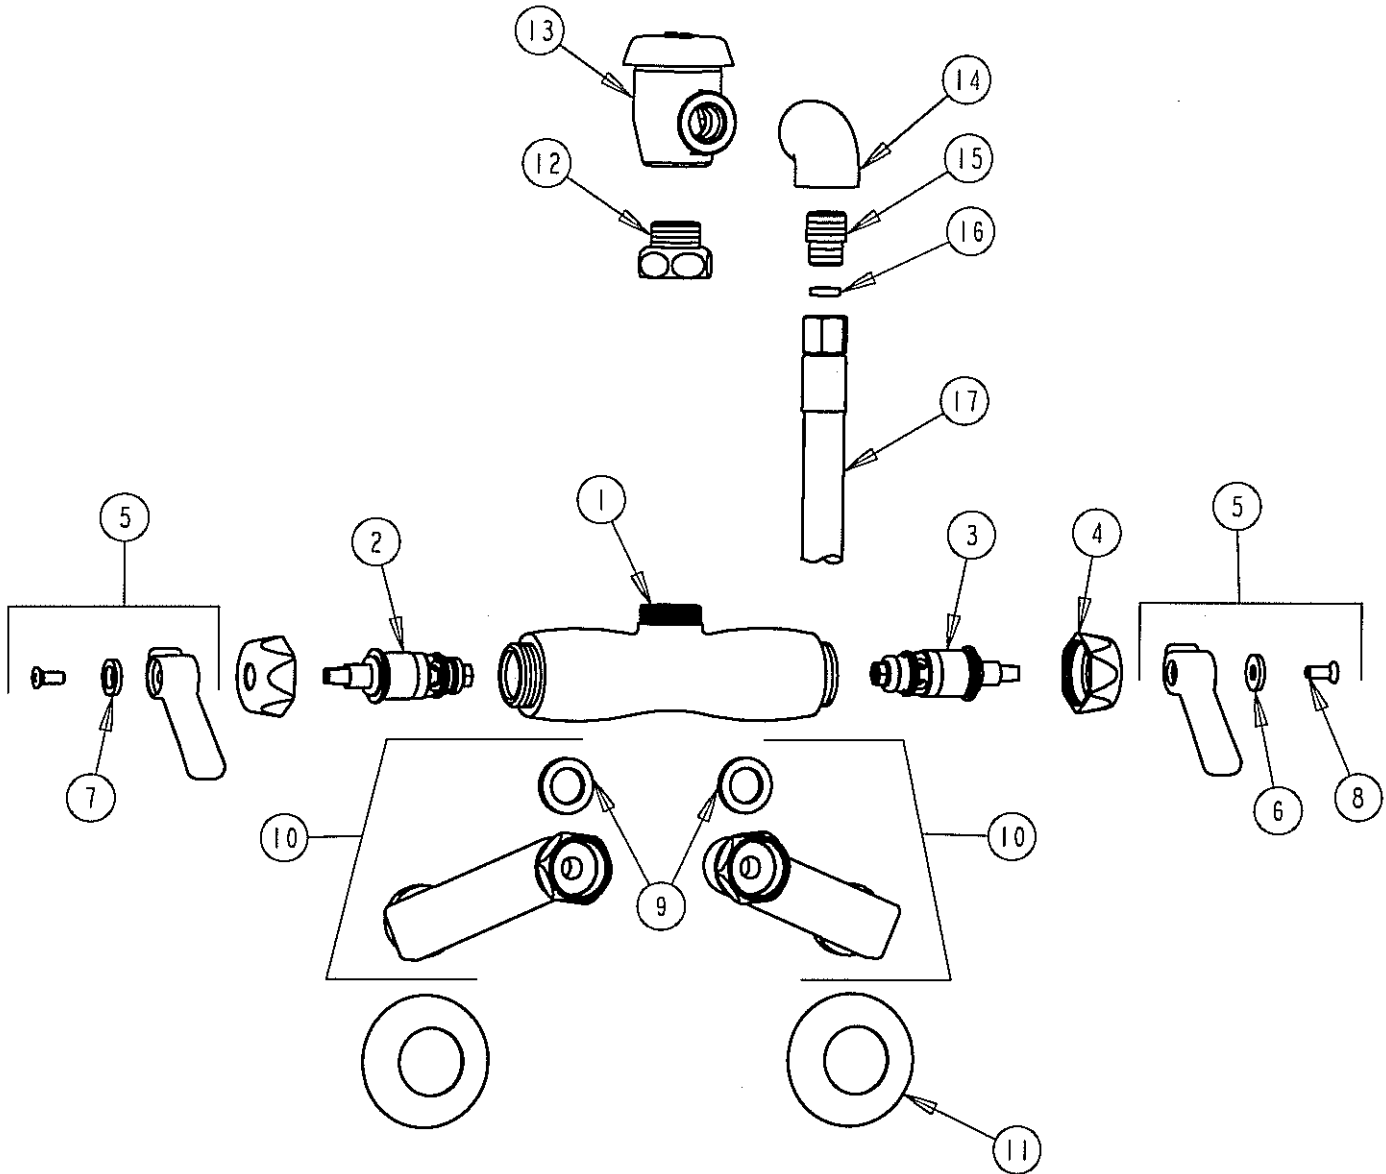

PARTS LIST

BY: SID
CHK'D: 

CHICAGO FAUCETS
Last As Long As The Building

FINISH: AS SPECIFIED
DATE: 11-22-02

956

ITEM NO.	PART NO.	DESCRIPTION	ITEM NO.	PART NO.	DESCRIPTION
1	-----	VALVE BODY (NOT SOLD SEPARATELY)	10	H	'H' ARM ASSEMBLY w/WASHER
2	1-100XT	QUATURN UNIT (LH)	11	1-055	FLANGE
3	1-099XT	QUATURN UNIT (RH)	12	683-001	ADAPTER
4	444-005	CAP NUT	13	893	FOR PARTS SEE 893
5	369PR	LEVER HANDLE ASSEMBLY	14	647-102	ELBOW
6	633-123	INDEX BUTTON (BLUE)	15	777-011	HOSE ADAPTER
7	633-023	INDEX BUTTON (RED)	16	739-051	GASKET
8	420-010	SCREW	17	252-011K	WHITE VINYL HOSE ASSEMBLY
9	1-011	WASHER			