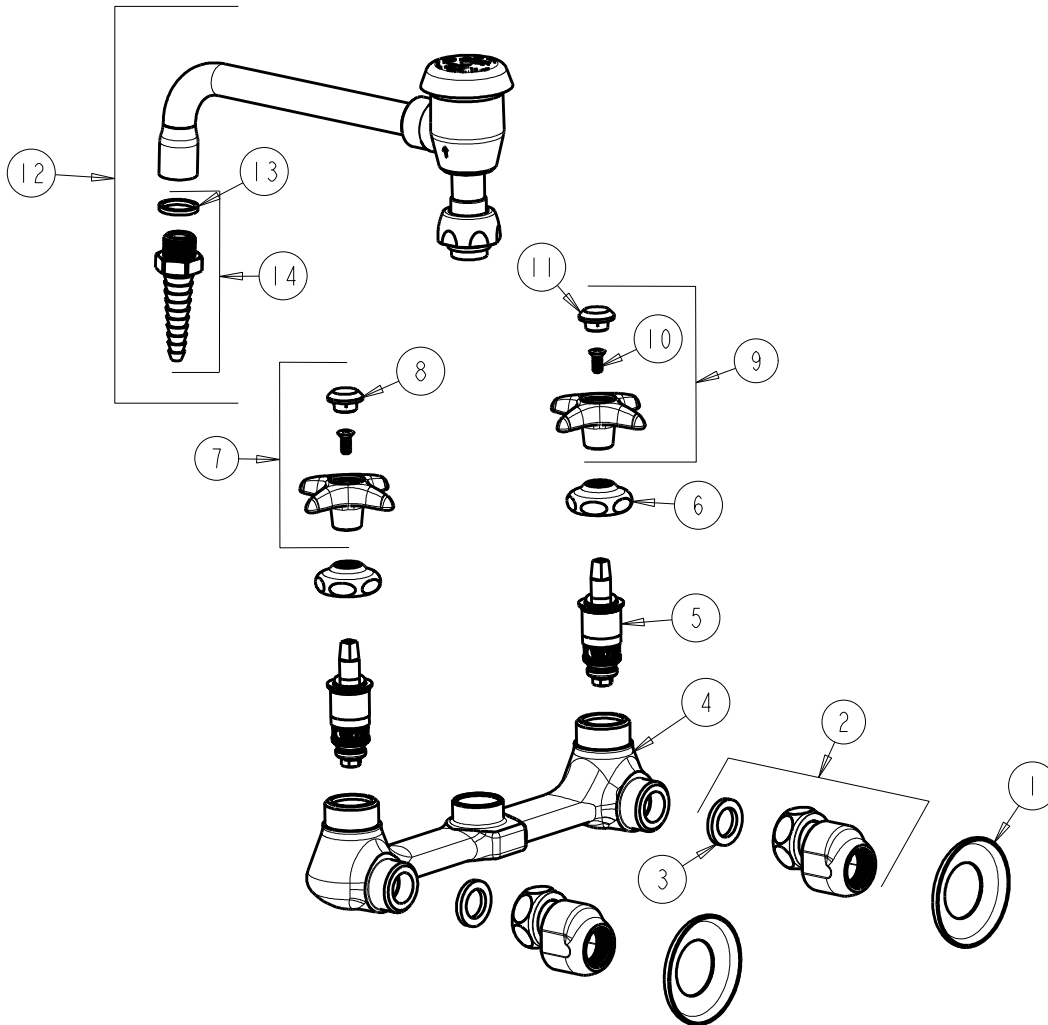

CHICAGO FAUCETS
a Geberit company

2100 South Clearwater Drive
Des Plaines, IL 60018
Phone: 847-803-5000
Fax: 847-803-5454
www.chicagofaucets.com

REPAIR PARTS

FITTING NO.

940-VBE7CP

SUBMITTED MODEL NO.

ITEM NO.

BY: SID DATE: 11-01-07

CHK: *[Signature]* REV: 11-16-11

FOR TECHNICAL ASSISTANCE
1-800-TEC-TRUE (1-800-832-8783)

ITEM	PART NO.	DESCRIPTION	ITEM	PART NO.	DESCRIPTION
1	1-055JKCP	FLANGE	8	216-178JKNF	BUTTON 'CW'
2	GJKABCP	ARM ASSEMBLY w/WASHER	9	204-HWJKCP	HANDLE ASSEMBLY
3	1-011JKNF	WASHER, .97 X .62 X .12	10	420-010JKRCF	SCREW, 10-32 UNC PH 1/2
4	—	VALVE BODY (NOT SOLD SEPARATELY)	11	216-128JKNF	BUTTON 'HW'
5	217-XTLHJKNF	CARTRIDGE, SLO-COMPRESSION (LH)	12	L8BVBE7JKCP	VACUUM BREAKER SWING SPOUT
6	1-214JKCP	CAP	13	229-003JKNF	WASHER
7	204-CWJKCP	HANDLE ASSEMBLY	14	E7JKCP	SERRATED HOSE NOZZLE