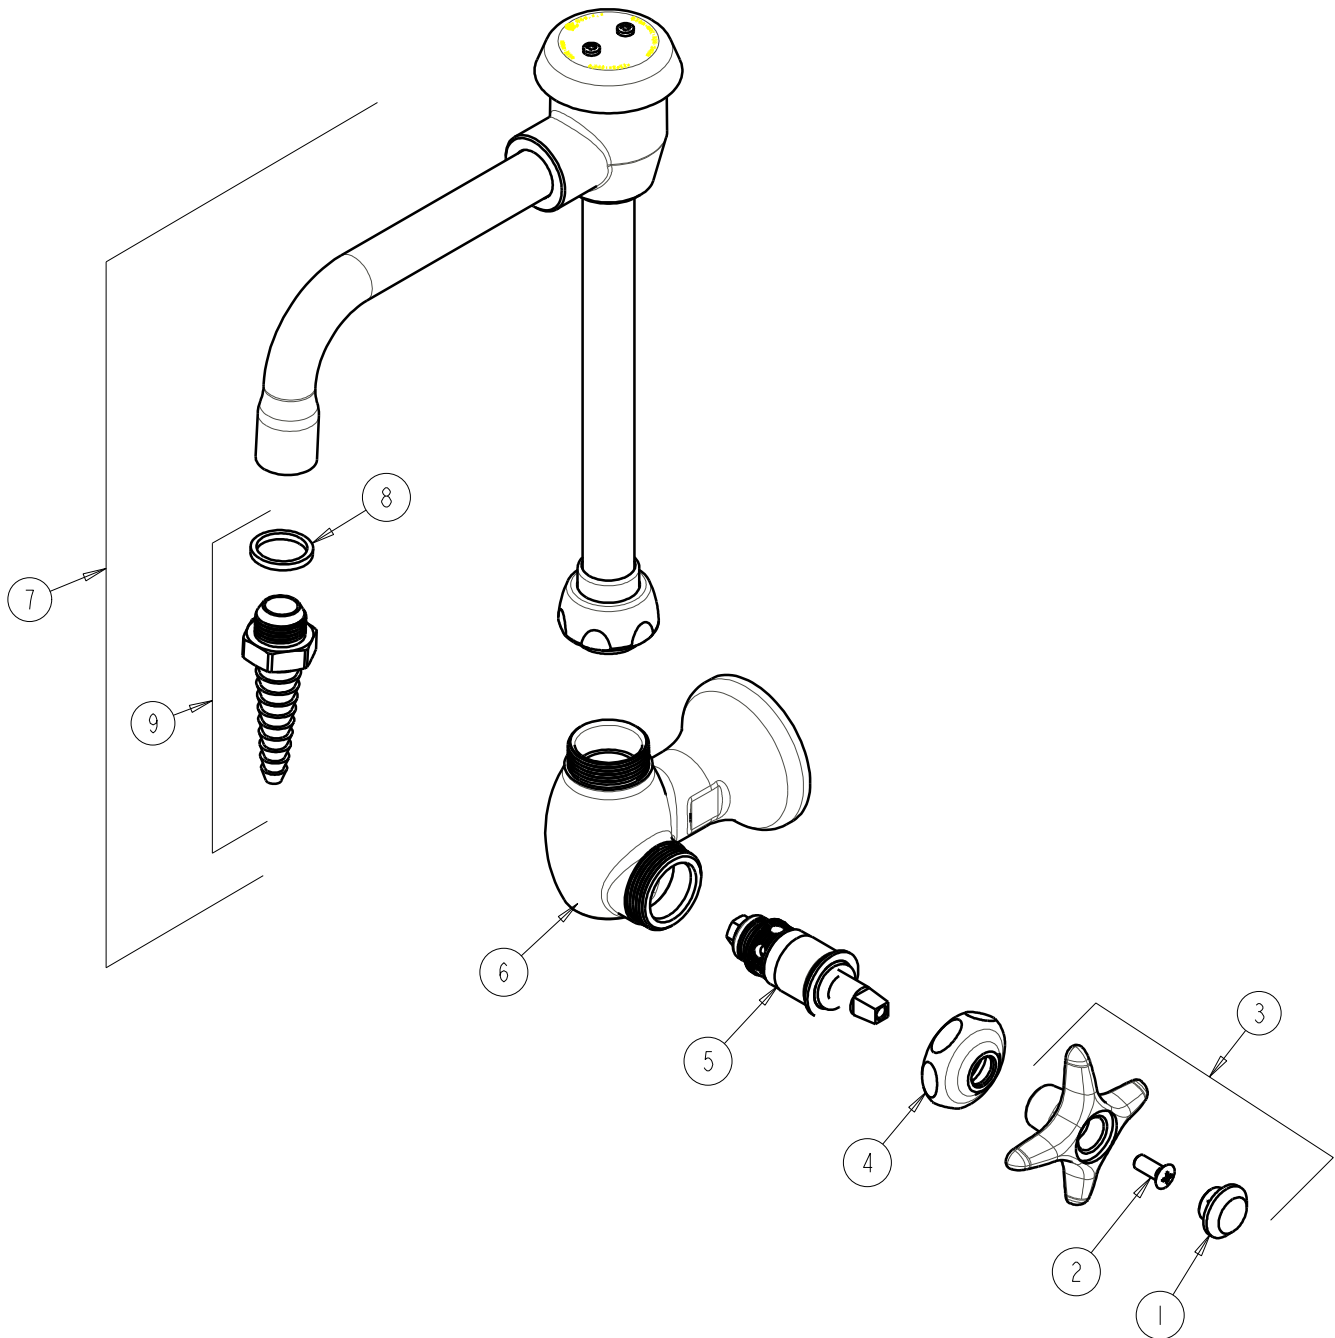

CHICAGO FAUCETS
a Geberit company

2100 South Clearwater Drive
Des Plaines, IL 60018
Phone: 847-803-5000
Fax: 847-803-5454
www.chicagofaucets.com

REPAIR PARTS

BY: SID DATE: 01-07-08
CHK: *[Signature]* REV:

FITTING NO.

934-CP

SUBMITTED MODEL NO.

ITEM NO.

FOR TECHNICAL ASSISTANCE
1-800-TEC-TRUE (1-800-832-8783)

ITEM	PART NO.	DESCRIPTION	ITEM	PART NO.	DESCRIPTION
1	216-178JKNF	BUTTON 'CW'	6	—	VALVE BODY (NOT SOLD SEPARATELY)
2	420-010JKRCF	SCREW, 10-32 UNC PH 1/2	7	GN2BVBE7JKCP	VACUUM BREAKER SWING SPOUT
3	204-CWJKCP	HANDLE ASSEMBLY	8	229-003JKNF	WASHER
4	1-214JKCP	CAP	9	E7JKCP	SERRATED HOSE NOZZLE
5	217-XTLHJKNF	CARTRIDGE, SLO-COMPRESSION			