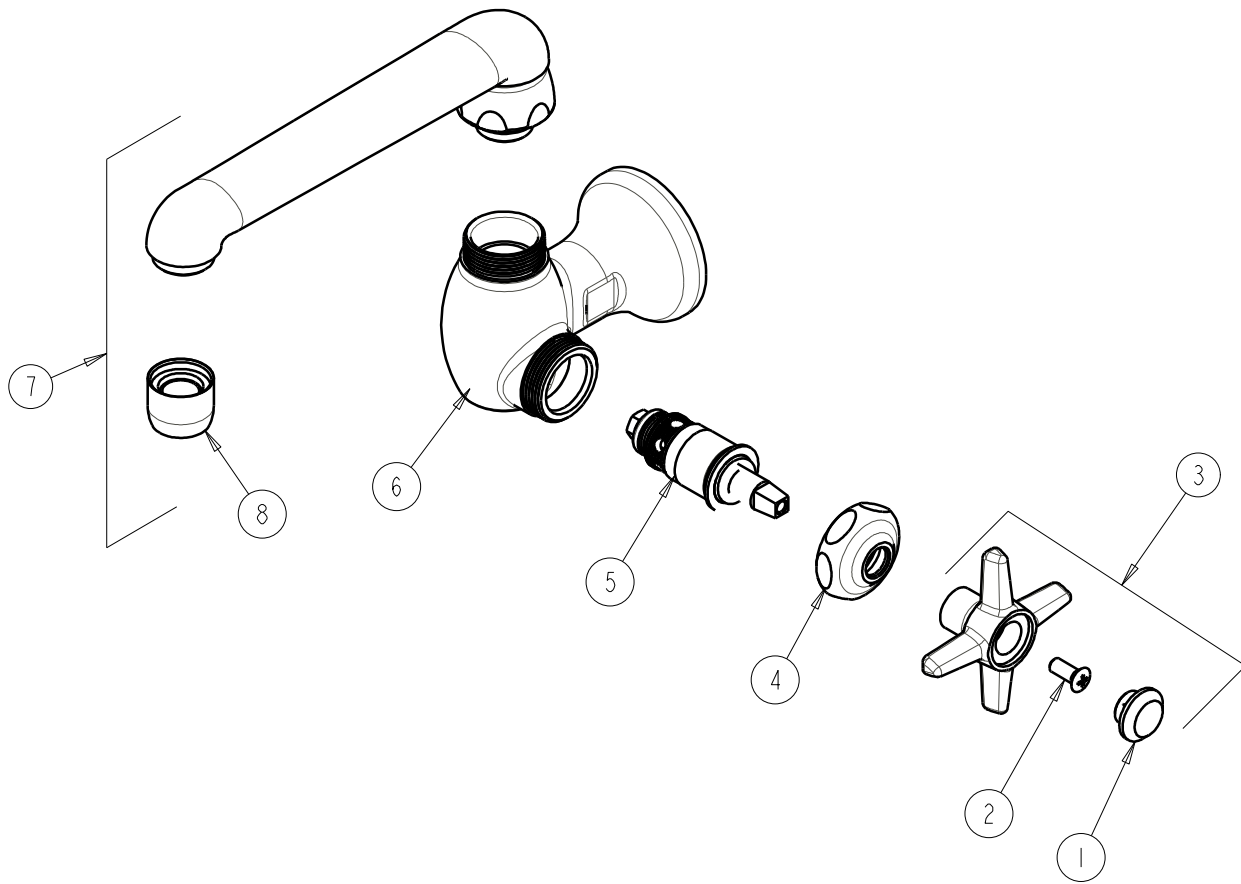

CHICAGO FAUCETS
a Geberit company

2100 South Clearwater Drive
Des Plaines, IL 60018
Phone: 847-803-5000
Fax: 847-803-5454
www.chicagofaucets.com

REPAIR PARTS

BY: SID DATE: 12-27-07

CHK: *[Signature]* REV:

FITTING NO.

932-CP

SUBMITTED MODEL NO.

ITEM NO.

FOR TECHNICAL ASSISTANCE
1-800-TEC-TRUE (1-800-832-8783)

ITEM	PART NO.	DESCRIPTION
1	216-178JKNF	BUTTON 'CW'
2	420-010JKRCF	SCREW, 10-32 UNC PH 1/2
3	204-CWJKCP	HANDLE ASSEMBLY
4	1-214JKCP	CAP
5	217-XTLHJKNF	CARTRIDGE, SLO-COMPRESSION
6	---	VALVE BODY (NOT SOLD SEPARATELY)
7	S6JKCP	FOR PARTS SEE S6JKCP
8	E3JKCP	SOFTFLO OUTLET