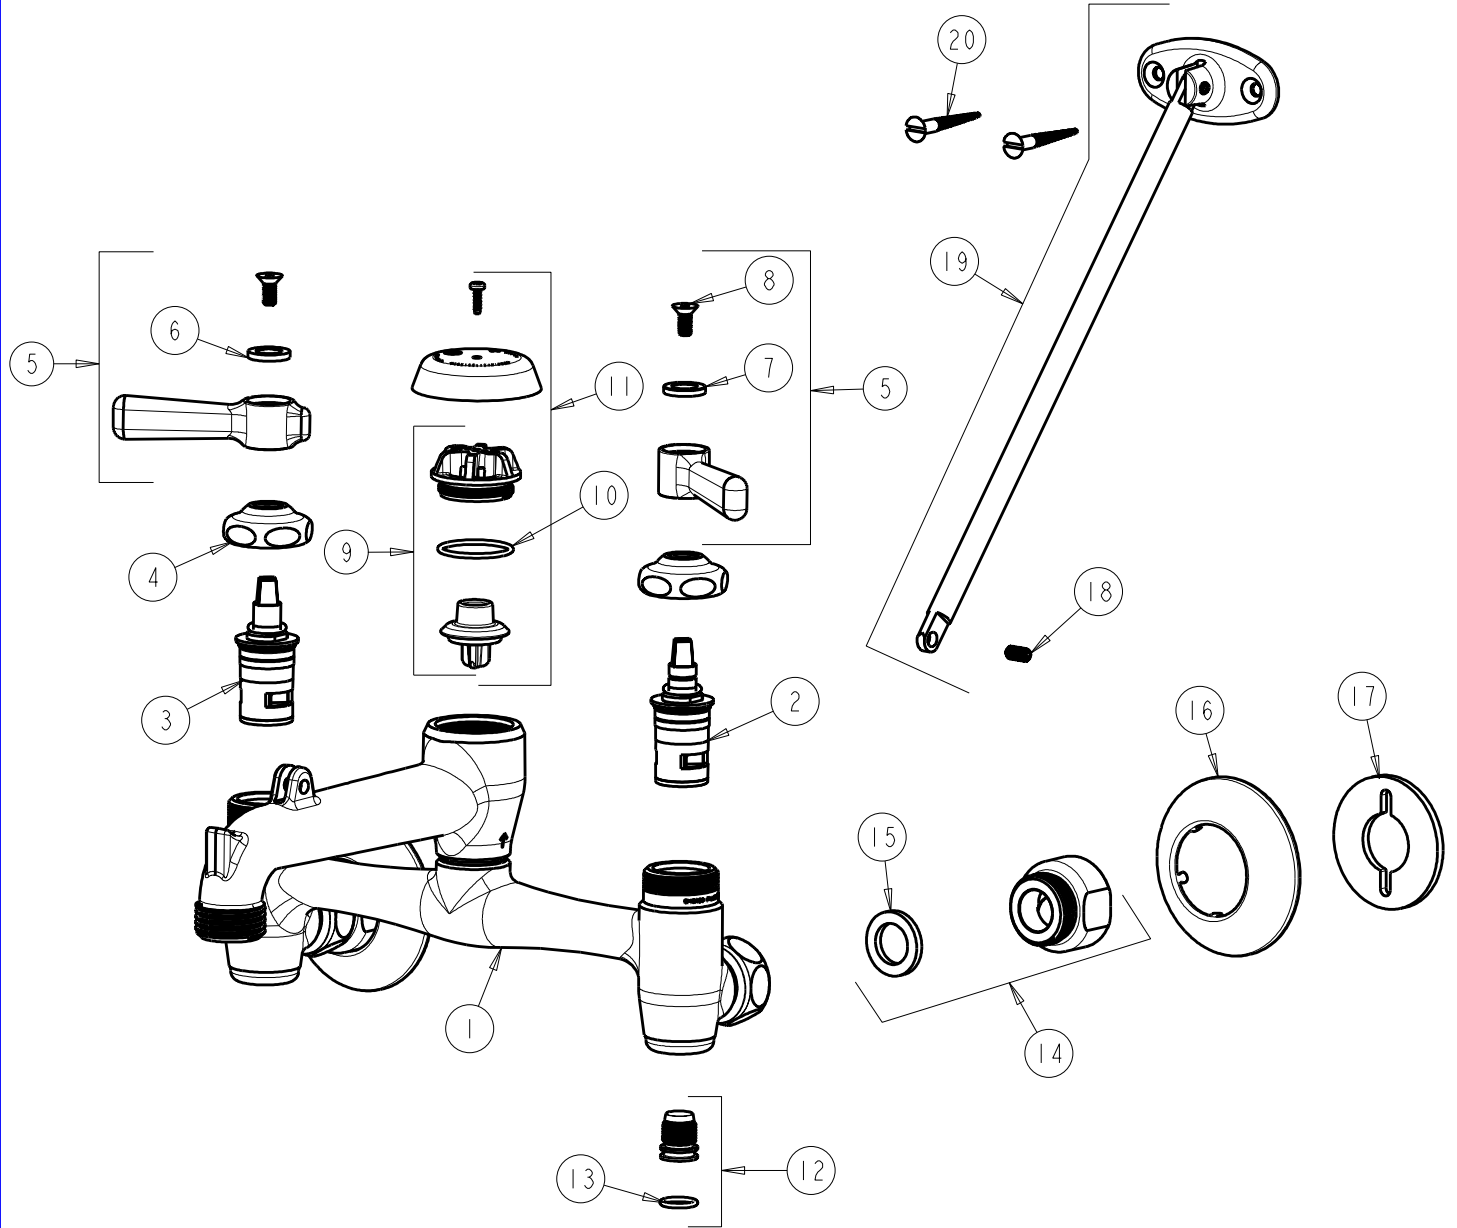

**CHICAGO FAUCETS**  
a Geberit company

2100 South Clearwater Drive  
Des Plaines, IL 60018  
Phone: 847-803-5000  
Fax: 847-803-5454  
www.chicagofaucets.com

**REPAIR PARTS**

BY: SID DATE: 10-03-19  
CHK: *JS* REV:

FITTING NO.

**897-ABRCF**

SUBMITTED MODEL NO.

ITEM NO.

**FOR TECHNICAL ASSISTANCE**  
1-800-TEC-TRUE (1-800-832-8783)

ITEM	PART NO.	DESCRIPTION	ITEM	PART NO.	DESCRIPTION
1	-----	NOT SOLD SEPARATELY	11	892-402KJKABNF	KIT, VACUUM BREAKER ASSEMBLY
2	1-099XKJKABNF	RH CERAMIC CARTRIDGE 1/4	12	897-014KJKABRBF	INTEGRAL STOP STEM ASSEMBLY
3	1-100XKJKABNF	LH CERAMIC CARTRIDGE 1/4	13	1104-007JKABNF	O RING
4	1-214JKCP	CAP	14	897-012JKRCF	ARM ASSEMBLY (INCLUDES WASHER)
5	369-PRJKCP	HANDLE, 2-3/8" LEVER (PAIR)	15	1-011JKABNF	WASHER, .97 X .62 X .12
6	633-023JKNF	INDEX BUTTON (RED)	16	633-201JKCP	WALL FLANGE
7	633-123JKNF	INDEX BUTTON (BLUE)	17	807-112JKNF	WASHER
8	420-020JKNF	SCREW, 1/8 FLAT HEX HEAD X 1/2	18	665-116JKNF	SET SCREW
9	892-302KJKABNF	VACUUM BREAKER REPAIR KIT	19	897-013KJKCP	BRACE ROD ASSEMBLY, 10" LONG
10	80-007JKABNF	O RING 0.989 X .070	20	173-006JKCP	FLAT HEAD WOOD SCREW