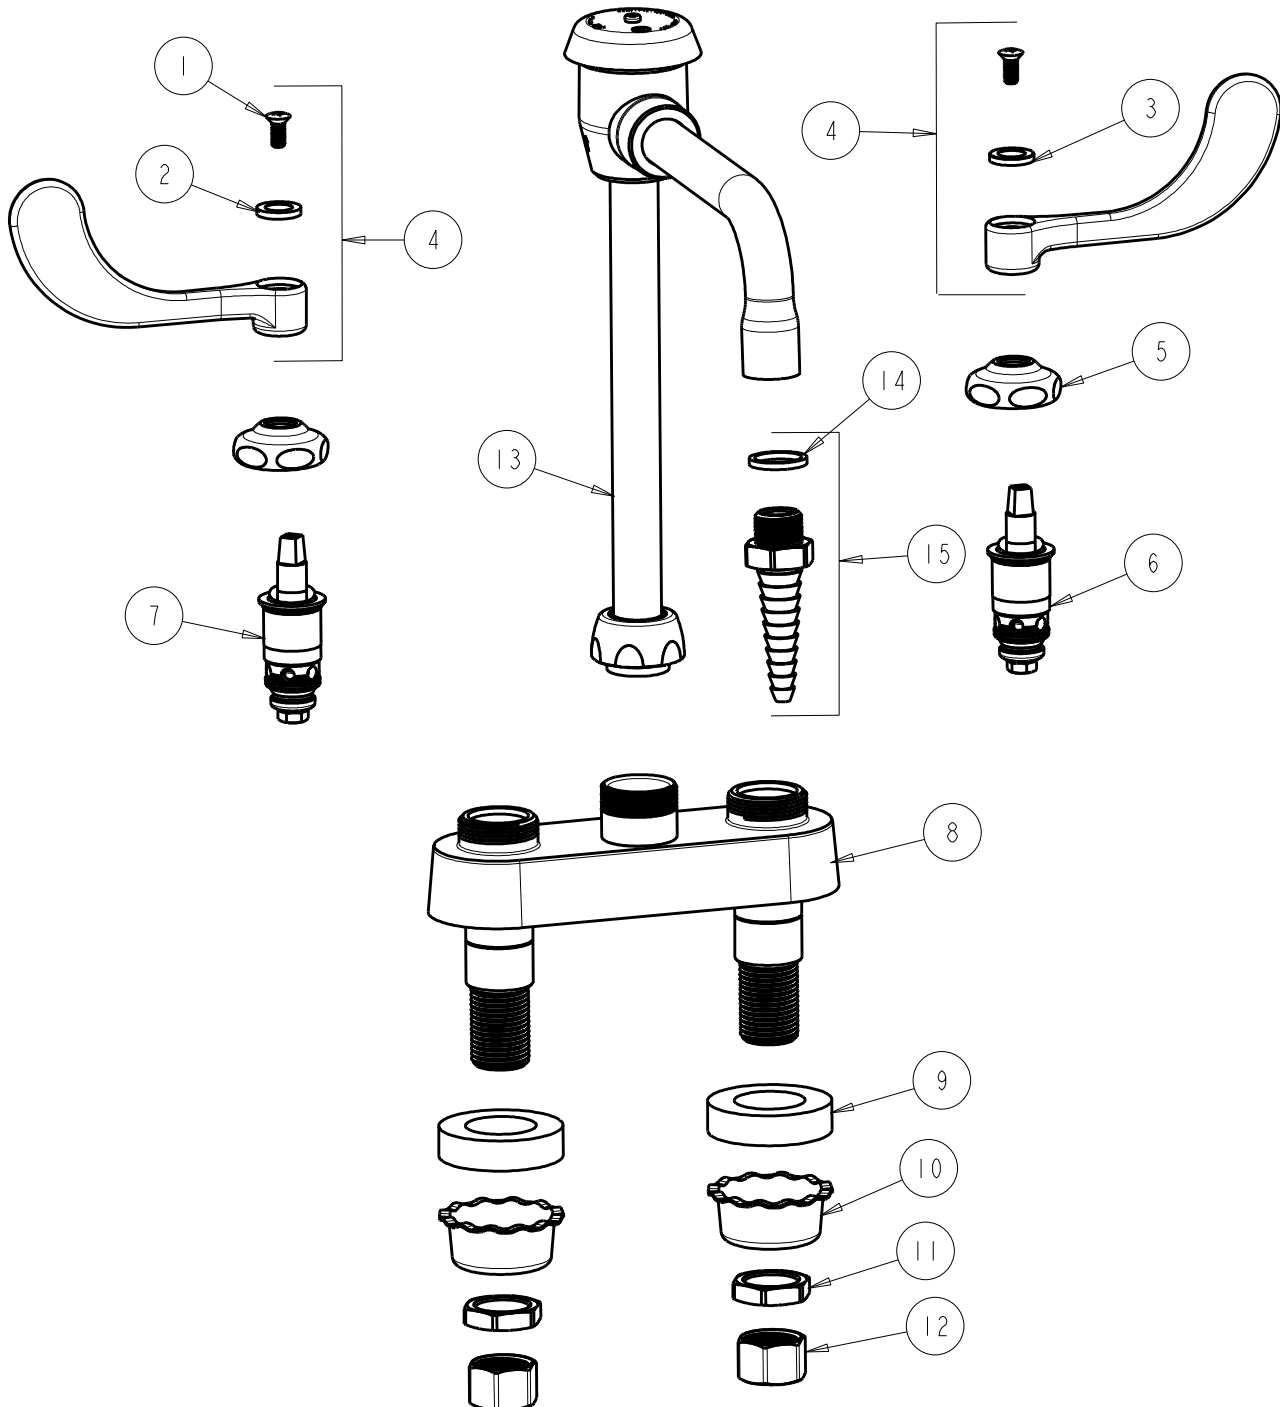

CHICAGO FAUCETS
a Geberit company

2100 South Clearwater Drive
Des Plaines, IL 60018
Phone: 847-803-5000
Fax: 847-803-5454
www.chicagofaucets.com

REPAIR PARTS

FITTING NO.

895-317GN2BVBE7CP

SUBMITTED MODEL NO.

BY: SID DATE: 11-04-11

CHK: *[Signature]* REV:

ITEM NO.

FOR TECHNICAL ASSISTANCE
1-800-TEC-TRUE (1-800-832-8783)

ITEM	PART NO.	DESCRIPTION	ITEM	PART NO.	DESCRIPTION
1	420-010JKRCF	SCREW, 10-32 UNC PH 1/2	9	555-313JKNF	WASHER
2	633-023JKNF	INDEX BUTTON (RED)	10	1797-114JKNF	BASIN COCK WASHER
3	633-123JKNF	INDEX BUTTON (BLUE)	11	49-004JKRBF	LOCKNUT
4	317-PRJKCP	HANDLE, 4" WRISTBLADE (PAIR)	12	49-005JKRBF	COUPLING NUT
5	1-214JKCP	CAP	13	GN2BVBJKCP	VACUUM BREAKER SWING SPOUT
6	1-099XTJKNF	QUATURN CARTRIDGE (RH)	14	229-003JKNF	WASHER
7	1-100XTJKNF	QUATURN CARTRIDGE (LH)	15	E7JKCP	SERRATED HOSE NOZZLE
8	---	VALVE BODY (NOT SOLD SEPARATELY)			