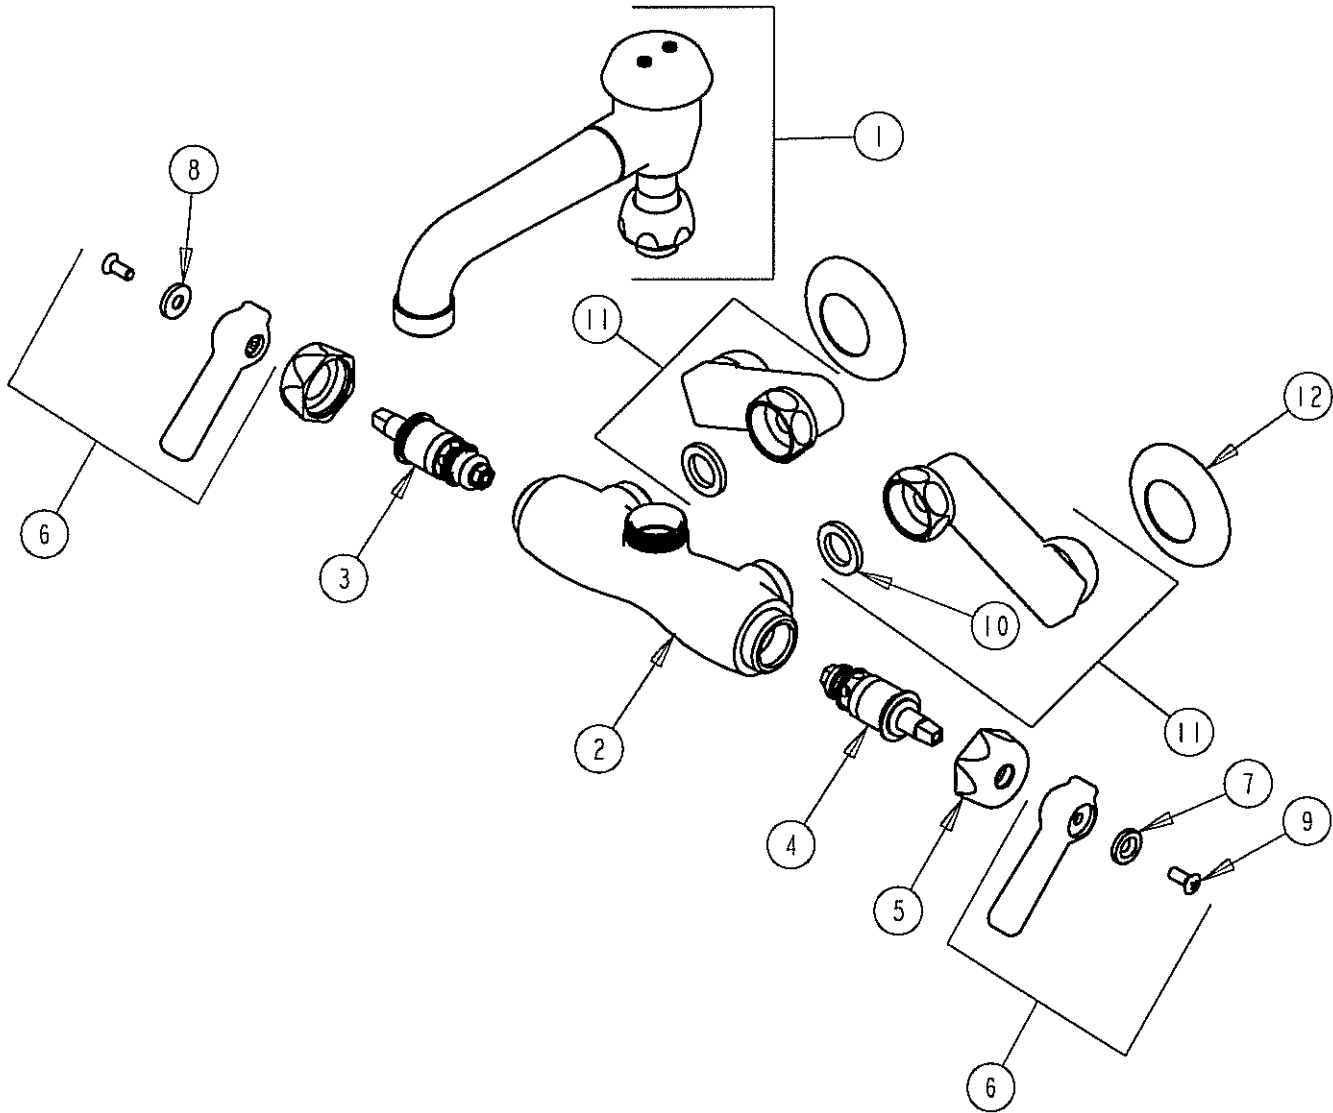

PARTS LIST

BY: SID
CHK'D: *AT*

CHICAGO FAUCETS
Last As Long As The Building

FINISH: AS SPECIFIED
DATE: 11-11-02

886-RCF

ITEM NO.	PART NO.	DESCRIPTION	ITEM NO.	PART NO.	DESCRIPTION
1	L5VB	FOR PARTS SEE L5VB	7	633-123	INDEX BUTTON (BLUE)
2	-----	VALVE BODY (NOT SOLD SEPARATELY)	8	633-023	INDEX BUTTON (RED)
3	1-100XT	QUATURN UNIT (LH)	9	420-010	SCREW
4	1-099XT	QUATURN UNIT (RH)	10	1-011	WASHER
5	444-005	CAP NUT	11	H	'H' ARM ASSEMBLY w/WASHER
6	369PR	LEVER HANDLE ASSEMBLY	12	1-055	FLANGE