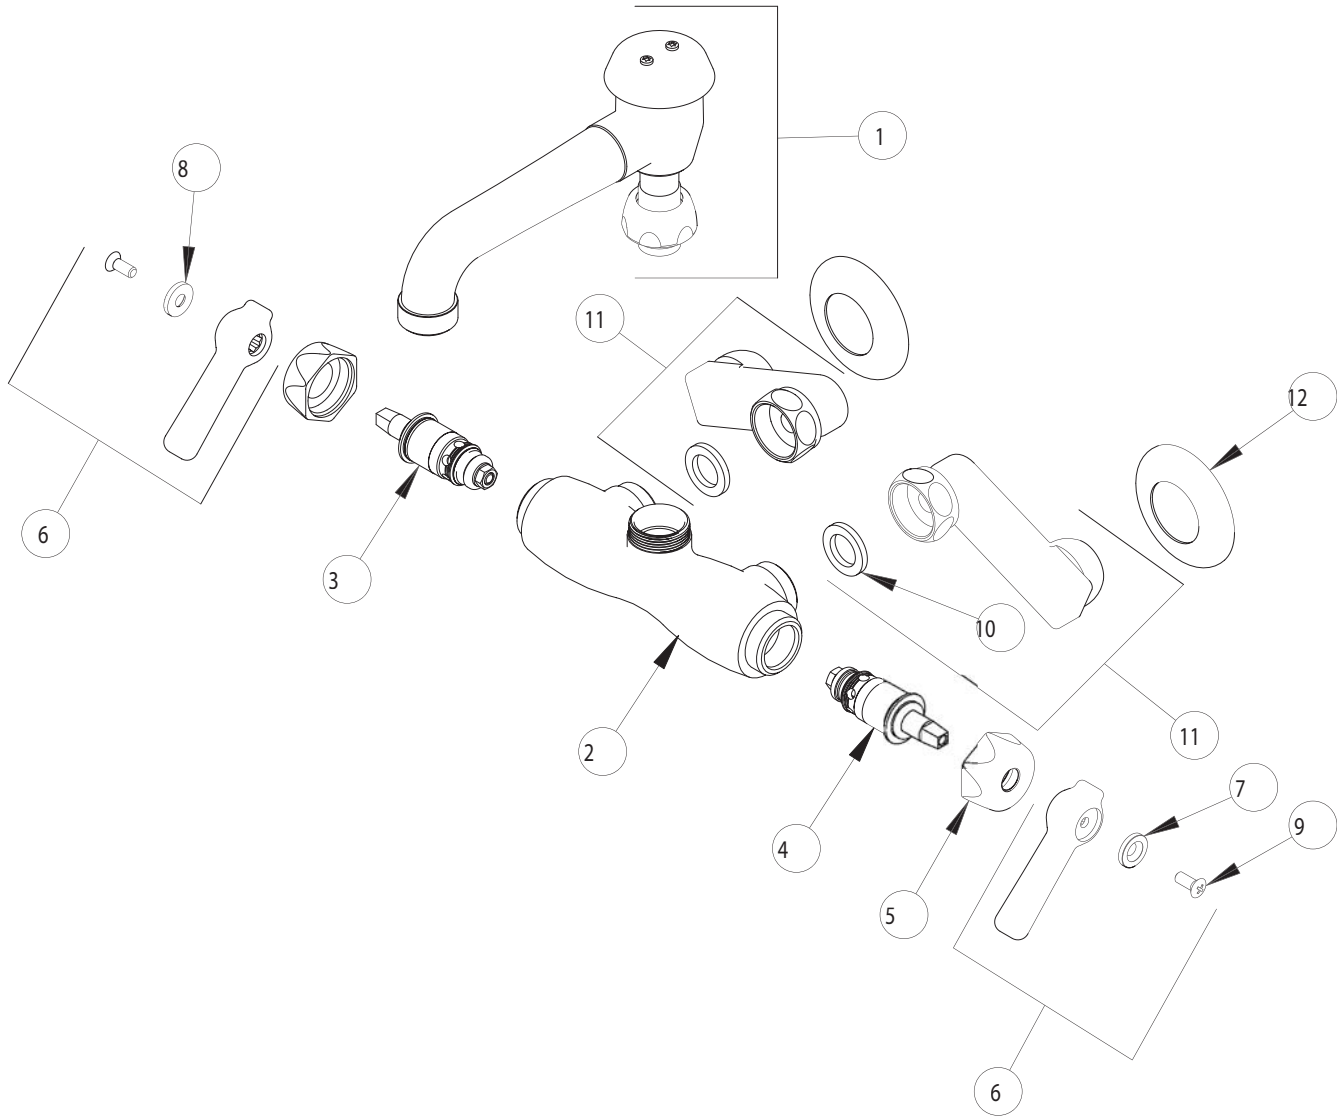

# PARTS LIST

BY:

SID

FINISH:

AS SPECIFIED

CHK'D:

DATE:

10-25-01

886

ITEM NO.	PART NO.	DESCRIPTION	ITEM NO.	PART NO.	DESCRIPTION
1	L5VB	FOR PARTS SEE L5VB	7	633-123	INDEX BUTTON (BLUE)
2	-----	VALVE BODY (NOT SOLD SEPARATELY)	8	633-023	INDEX BUTTON (RED)
3	1-100XT	QUATURN UNIT (LH)	9	420-010	SCREW
4	1-099XT	QUATURN UNIT (RH)	10	1-011	WASHER
5	444-005	CAP NUT	11	H	'H' ARM ASSEMBLY w/WASHER
6	369PR	LEVER HANDLE ASSEMBLY	12	1-055	FLANGE